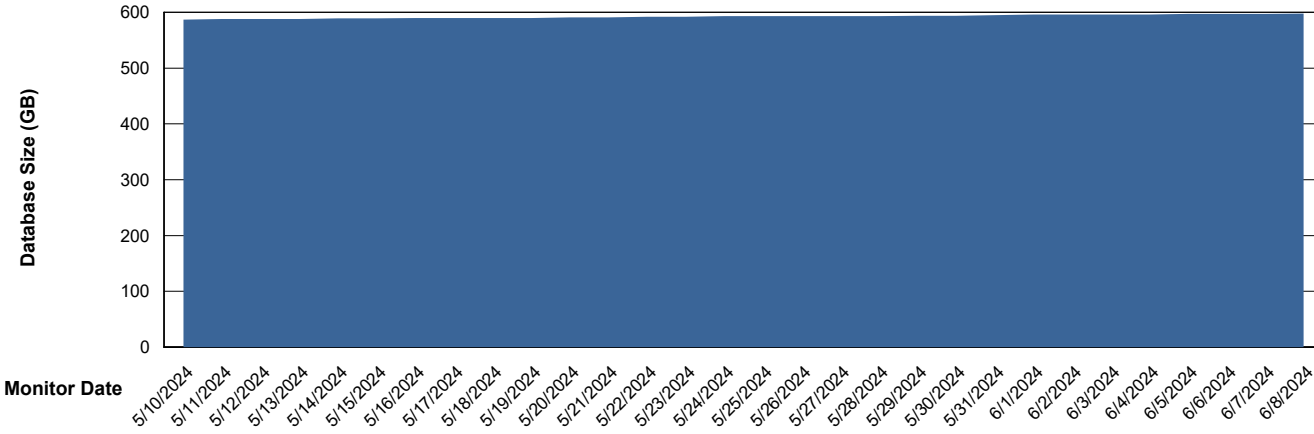

Database growth over last month

Database Tablespace CUS_PRD_ABSDB1_ABS1

Date	Tablespace Name	Filesize (Gb)	Usedsize (Gb)	Percentage free
6/8/2024	ABSDATA	268	224	16
	INDX	424	358	16
6/7/2024	ABSDATA	268	224	16
	INDX	424	358	16
6/6/2024	ABSDATA	268	224	16
	INDX	424	357	16
6/5/2024	ABSDATA	268	224	16
	INDX	424	357	16
6/4/2024	ABSDATA	268	224	17
	INDX	424	357	16
6/3/2024	ABSDATA	268	224	17
	INDX	424	357	16
6/2/2024	ABSDATA	268	224	17
	INDX	424	356	16