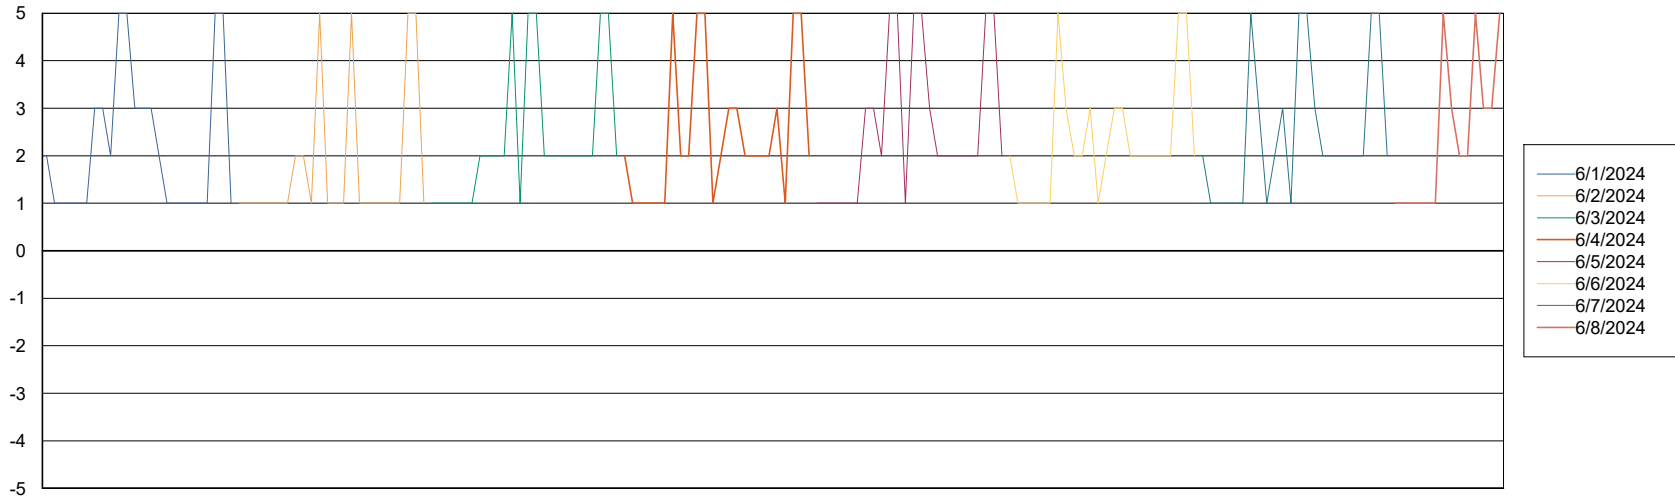

Standby Database Health CUS_Production (24/7)

Recovery lag for last 7 days