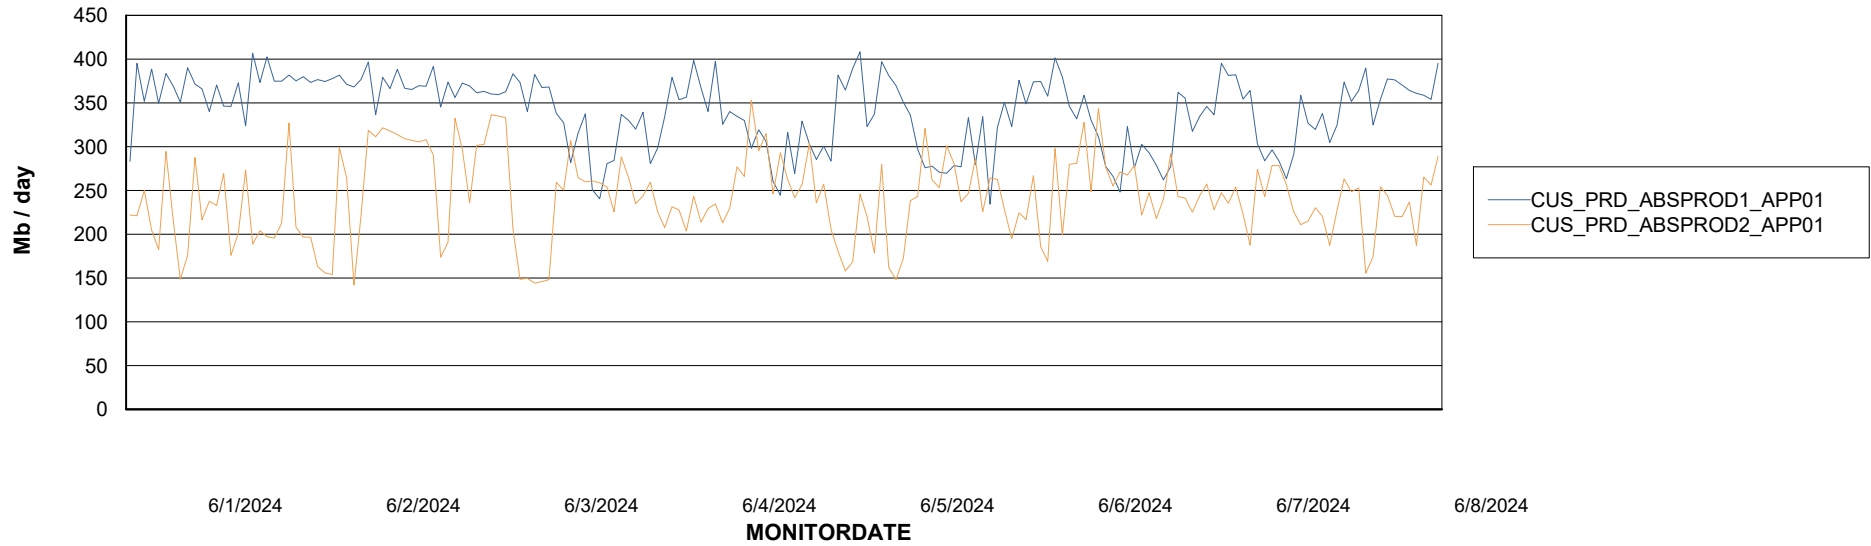

ABSSolute Application Server Services

Avg memory used per ABS Server Service