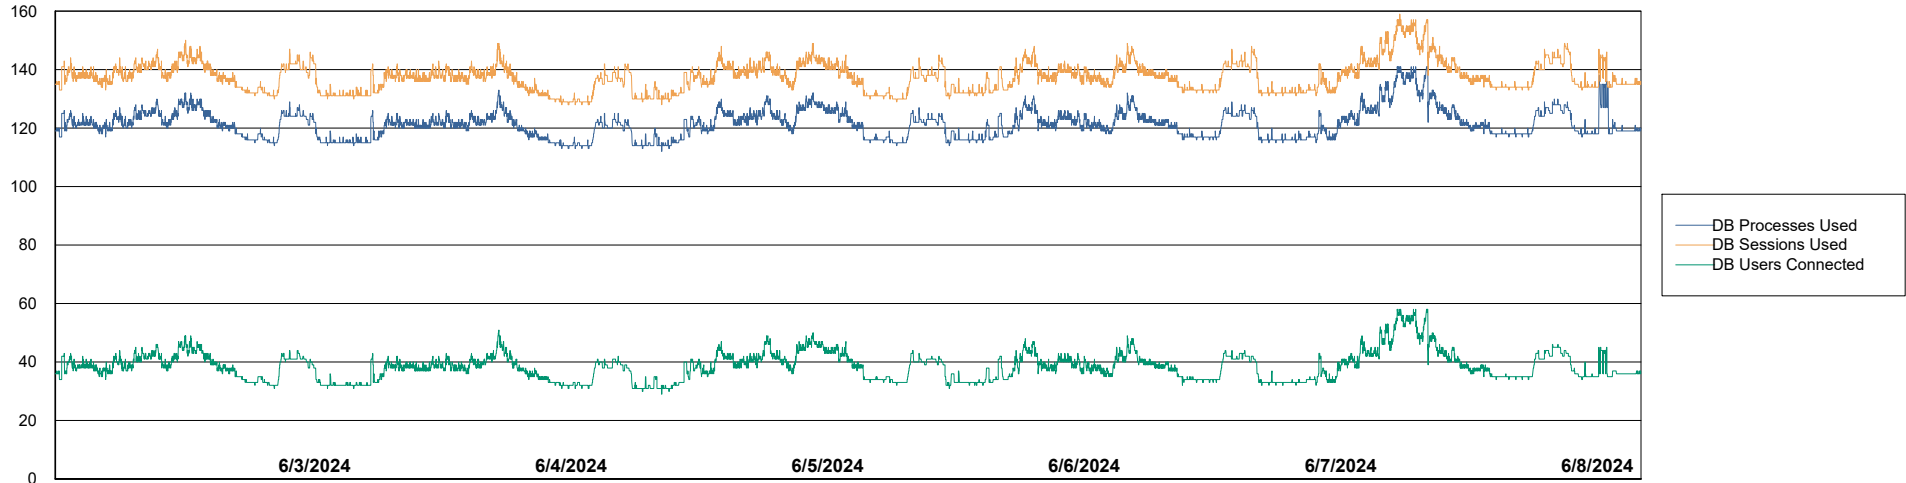

Database Performance CUS_PRD_ABSDB1_ABS1