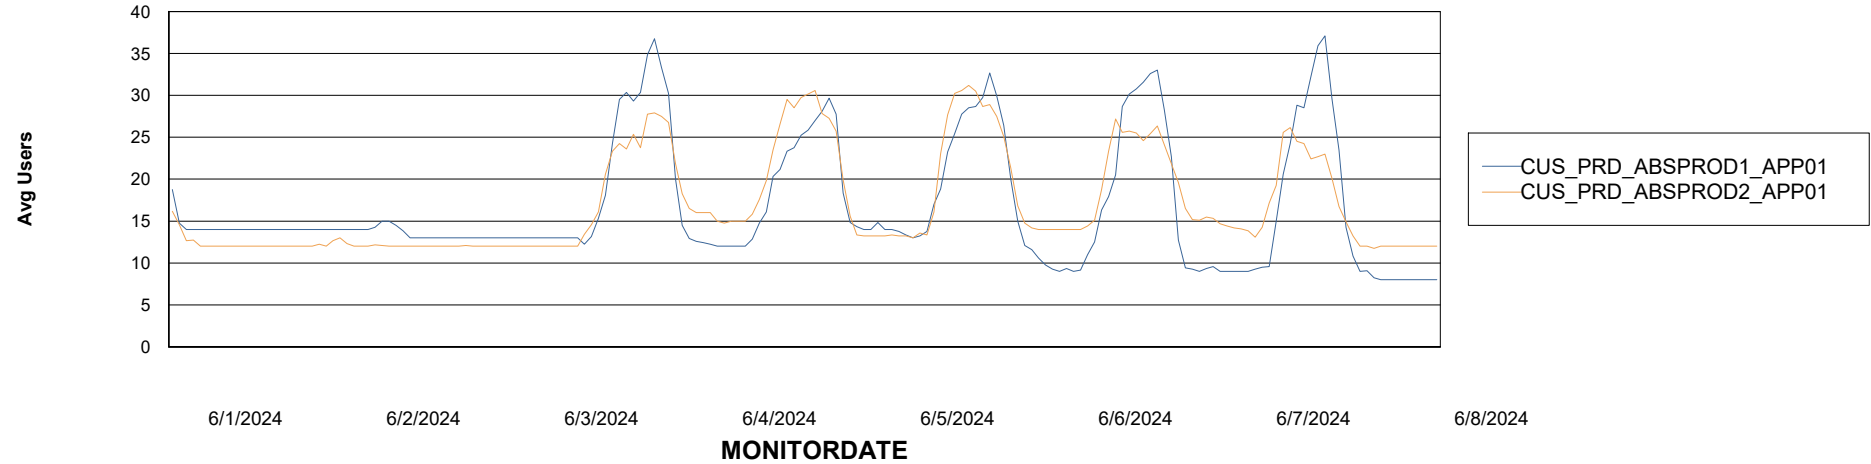

Avg users per day per ABS server