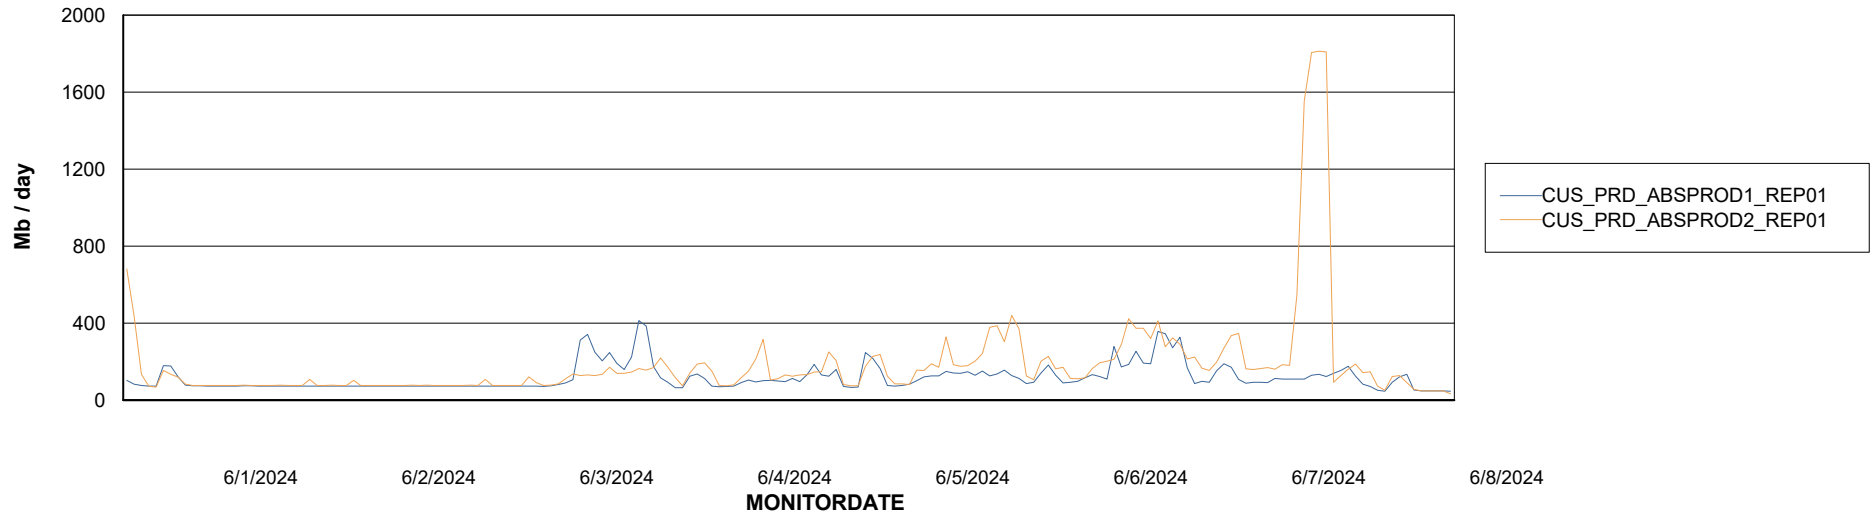

ABSSolute Application ReportServer Services

Avg memory used per ReportServer Service