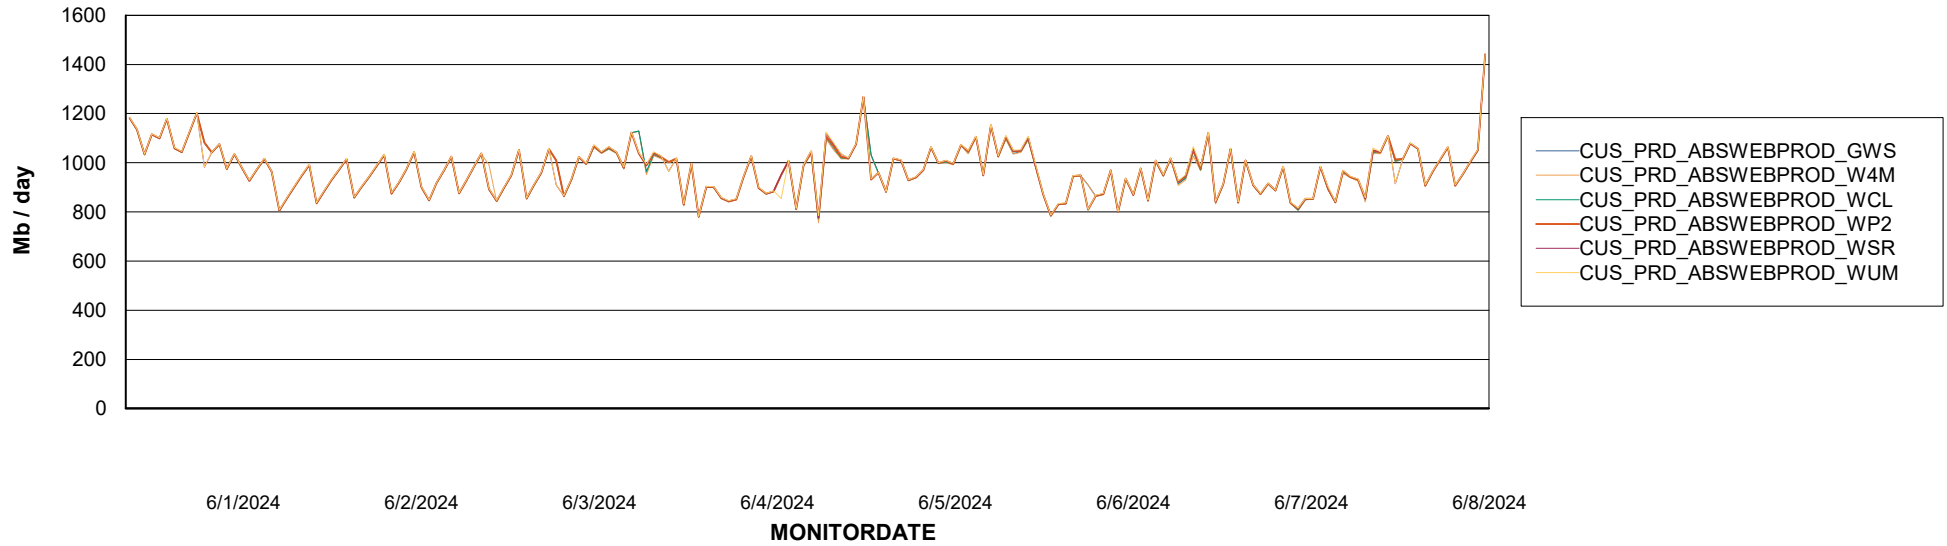

ABSSolute Web Component Services

Avg memory used per ABS Web component