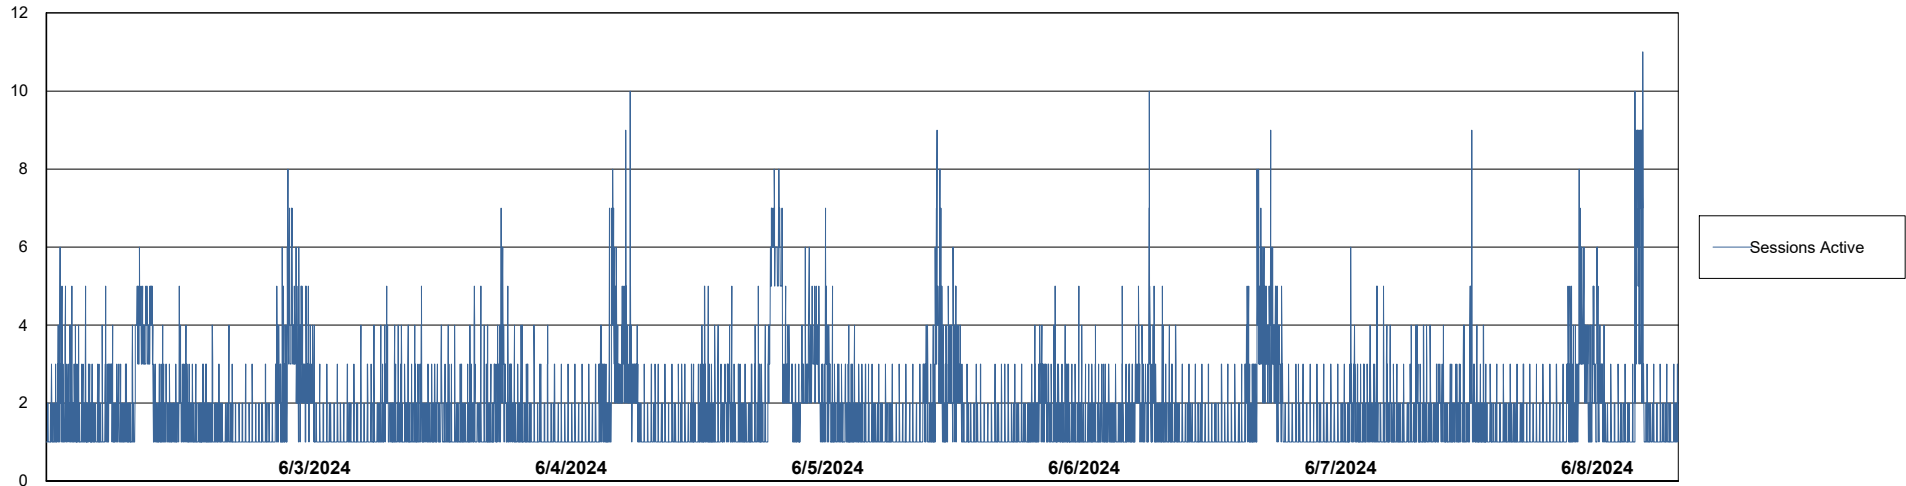

Database Performance CUS_PRD_ABSDB1_ABS1