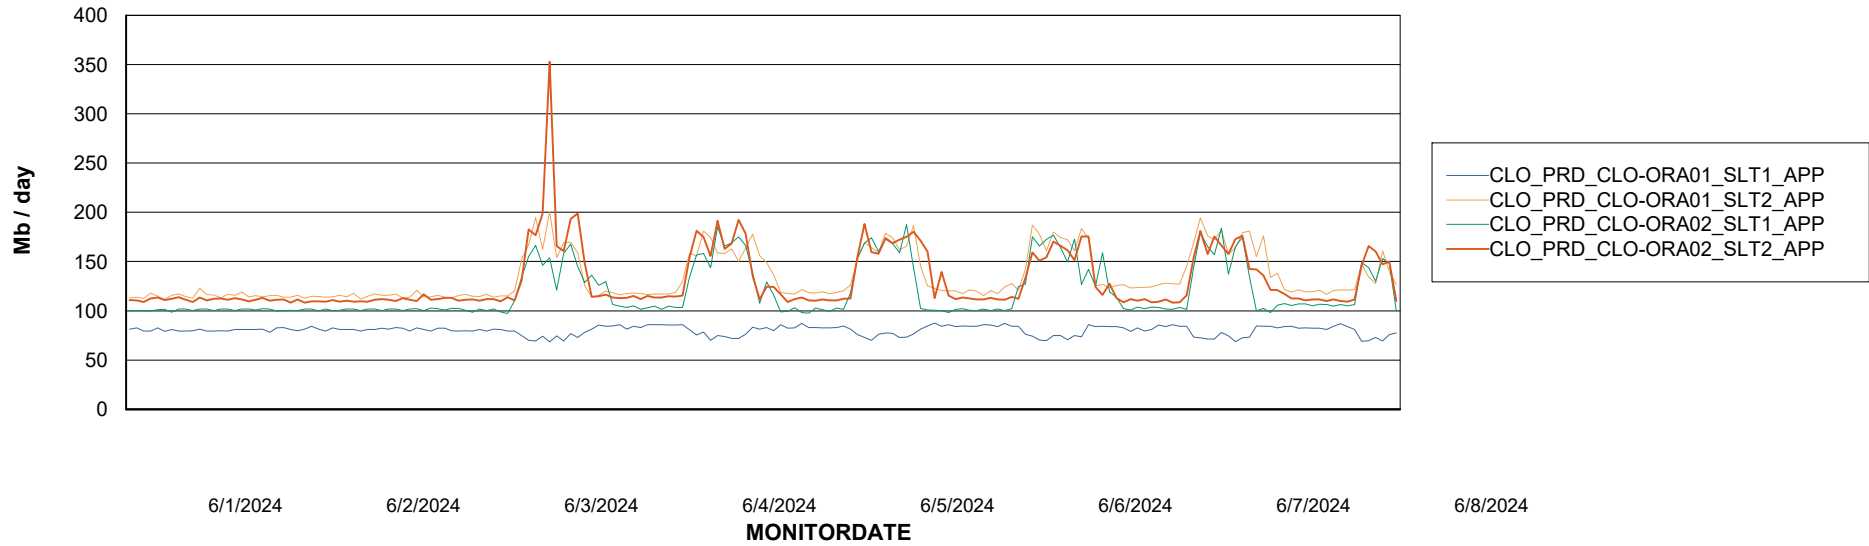

ABSSolute Application Server Services

Avg memory used per ABS Server Service