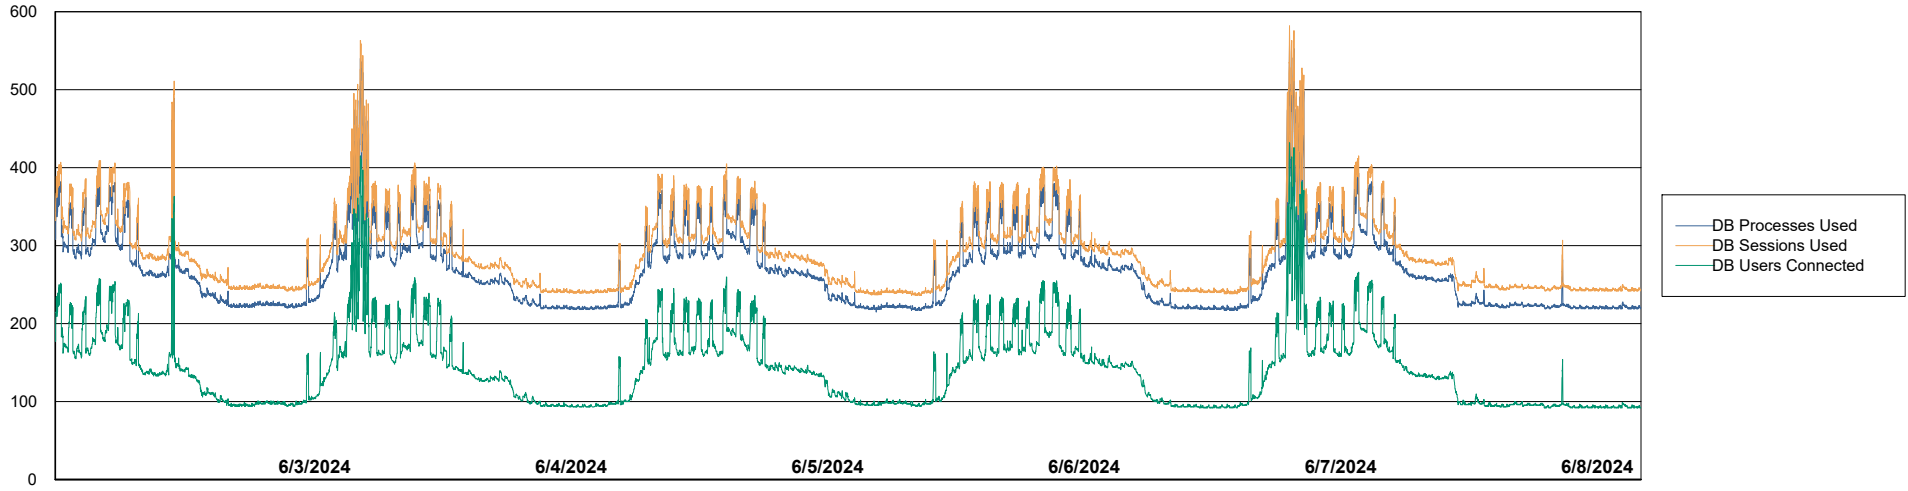

Harddisk Usage BNL_PRD_vm-absa03

	Free disk space on C: (%)	Total disk space on C: (Gb)	Used disk space on C: (Gb)	Free disk space on D: (%)	Total disk space on D: (Gb)	Used disk space on D: (Gb)	Free disk space on E: (%)	Total disk space on E: (Gb)	Used disk space on E: (Gb)
6/8/2024	67	127	42	29	127	91	92	64	5
6/7/2024	67	127	42	29	127	90	92	64	5
6/6/2024	67	127	42	29	127	90	92	64	5
6/5/2024	67	127	42	29	127	90	92	64	5
6/4/2024	67	127	41	29	127	90	92	64	5
6/3/2024	67	127	41	29	127	90	92	64	5
6/2/2024	67	127	41	29	127	90	92	64	5

Weekly SLA Customer Report

Customer BNL_Production
Database ID 83

Database Performance BNLDB_Production

Weekly SLA Customer Report

Customer BNL_Production
Database ID 83

Database Performance BNLDB_Standby

DB Processes Max 1,000
DB Processes Max 0
DB Processes Max 4