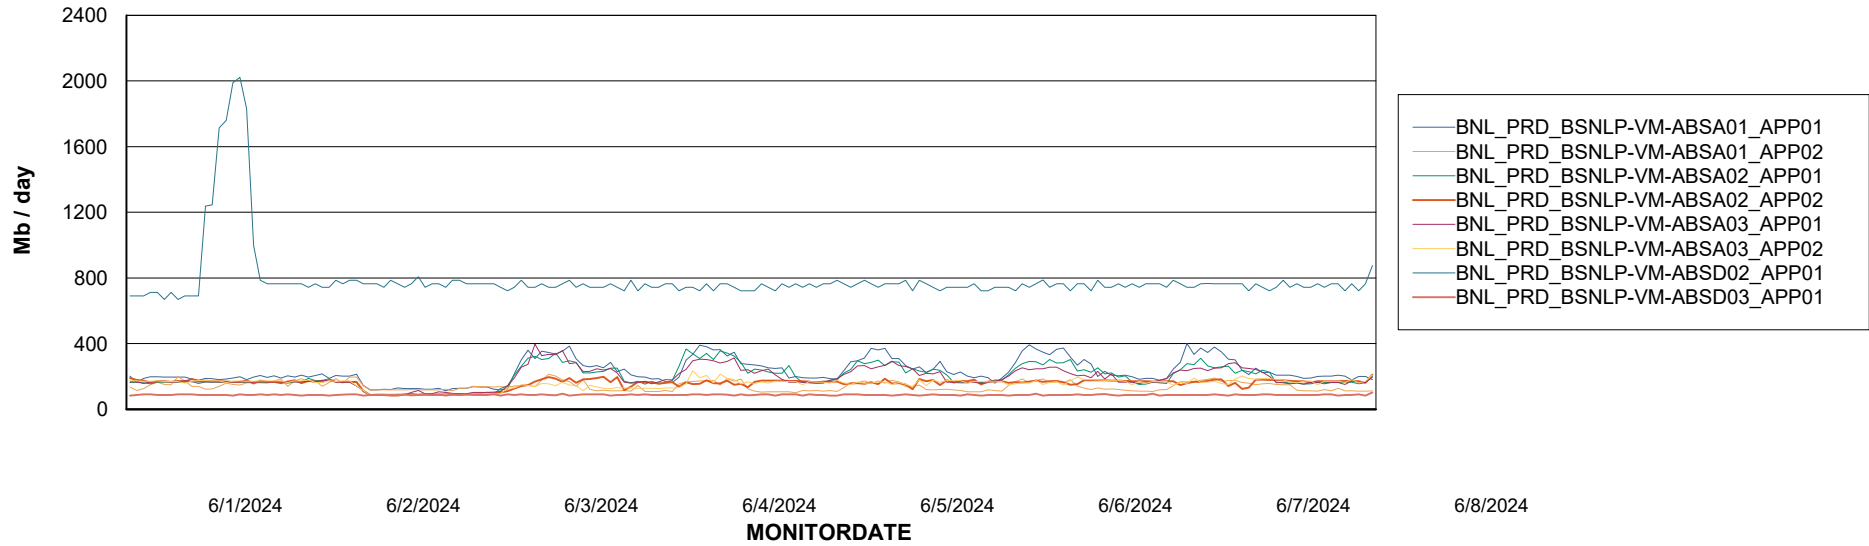

ABSSolute Application Server Services

Avg memory used per ABS Server Service