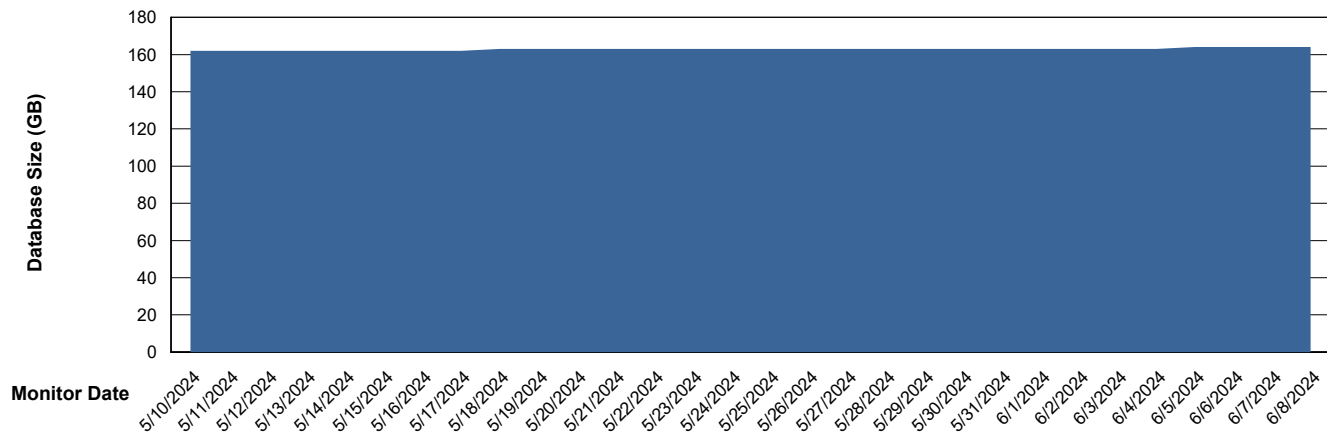

Weekly SLA Customer Report

Customer AUJ_Production
Database ID 185

Database Performance AUJ_BI2_DB

Weekly SLA Customer Report

Customer AUJ_Production
Database ID 185

Database Performance AUJ_DB2_Primary

Weekly SLA Customer Report

Customer AUJ_Production
Database ID 185

DATABASE SIZE AUJ_BI2_DB

Database growth over last month

DATABASE SIZE AUJ_DB2_Primary

Database growth over last month

Weekly SLA Customer Report

Customer AUJ_Production
Database ID 185