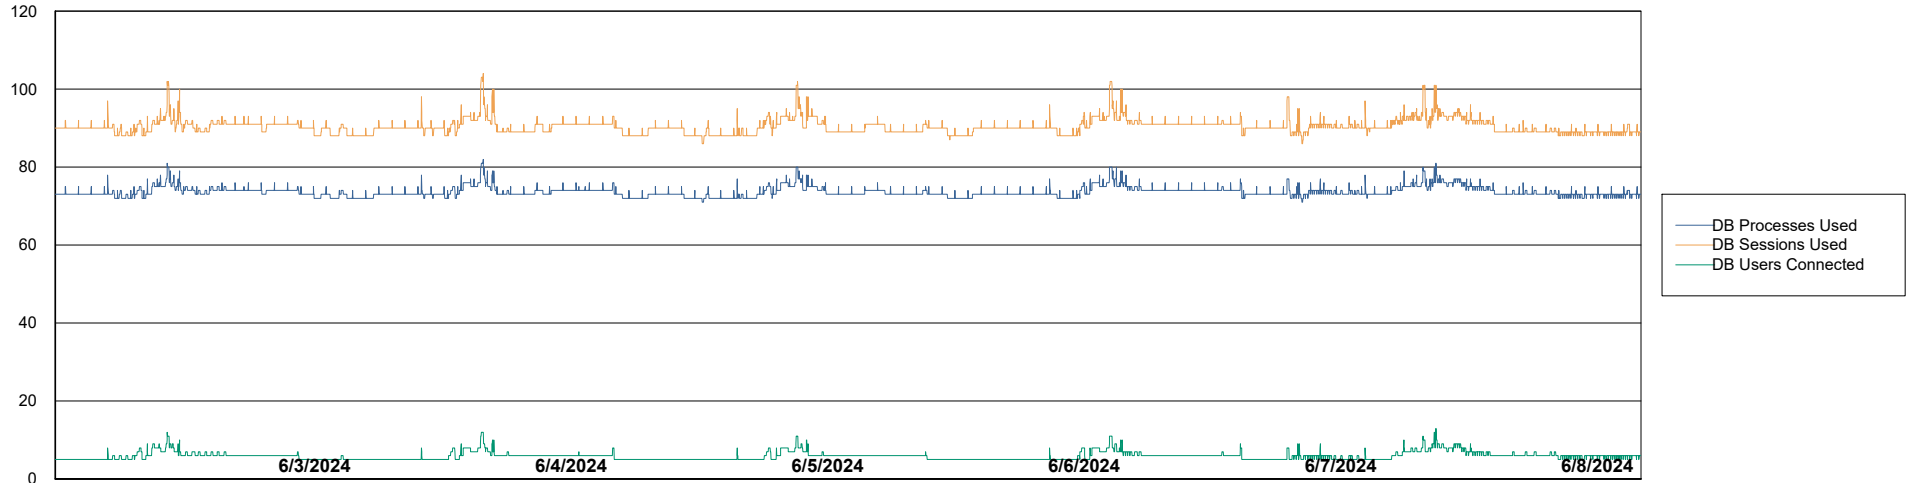

Weekly SLA Customer Report

Customer AUJ_Production
Database ID 185

Harddisk Usage AUJ_PRD_PABSWEB1

	Free disk space on / (%)	Total disk space on / (Gb)	Used disk space on / (Gb)	Free disk space on /abs (%)	Total disk space on /abs (Gb)	Used disk space on /abs (Gb)
6/8/2024	78	40	9	99	60	1
6/7/2024	78	40	9	99	60	1
6/6/2024	78	40	9	99	60	1
6/5/2024	78	40	9	99	60	1
6/4/2024	78	40	9	99	60	1
6/3/2024	78	40	9	99	60	1
6/2/2024	78	40	9	99	60	1

Weekly SLA Customer Report

Customer AUJ_Production
Database ID 185

Database Performance AUJ_BI2_DB

Weekly SLA Customer Report

Customer AUJ_Production
Database ID 185

Database Performance AUJ_DB2_Primary

Weekly SLA Customer Report