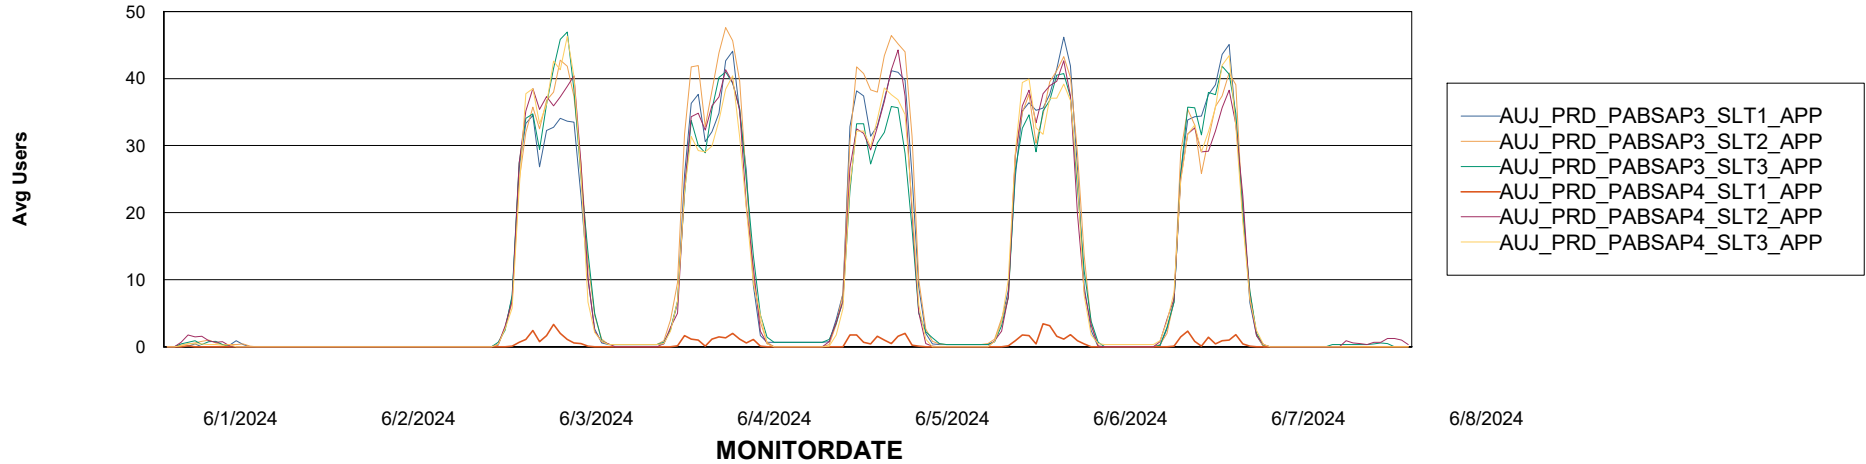

Avg users per day per ABS server