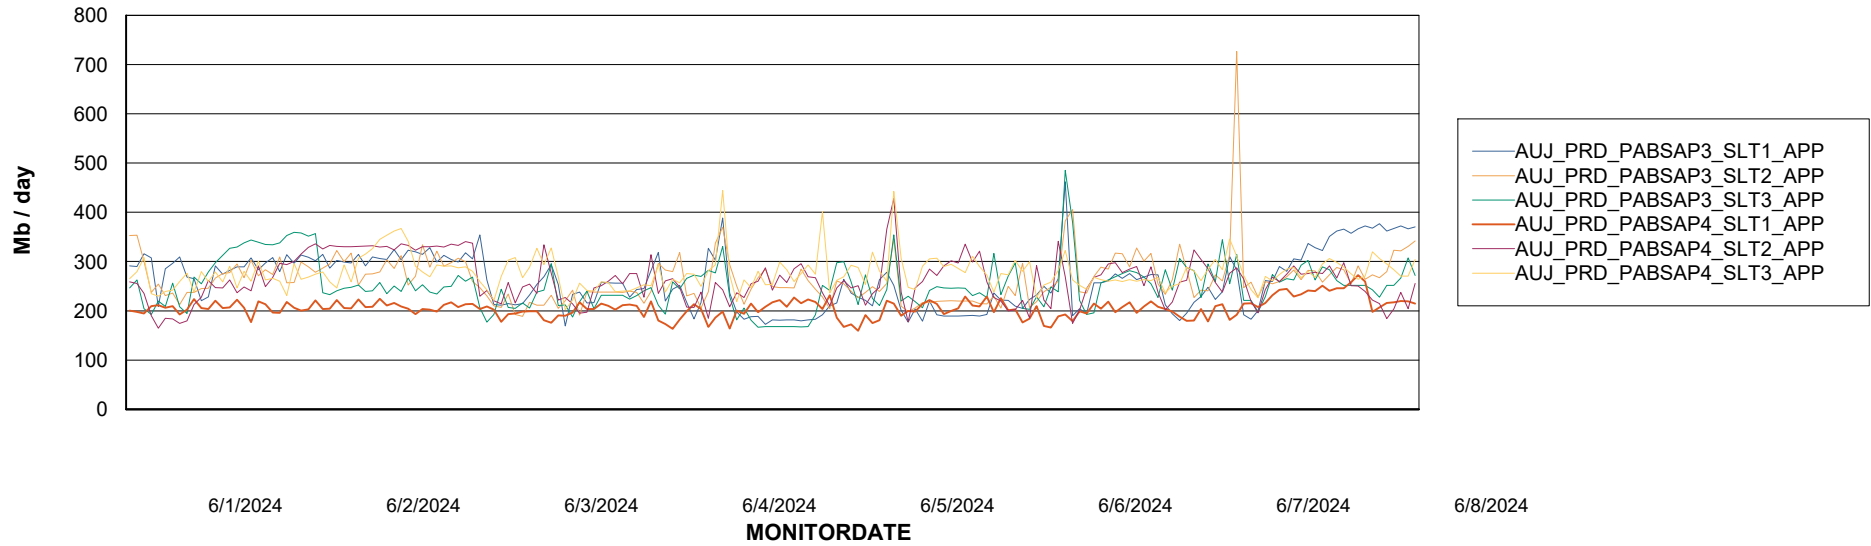

ABSSolute Application Server Services

Avg memory used per ABS Server Service