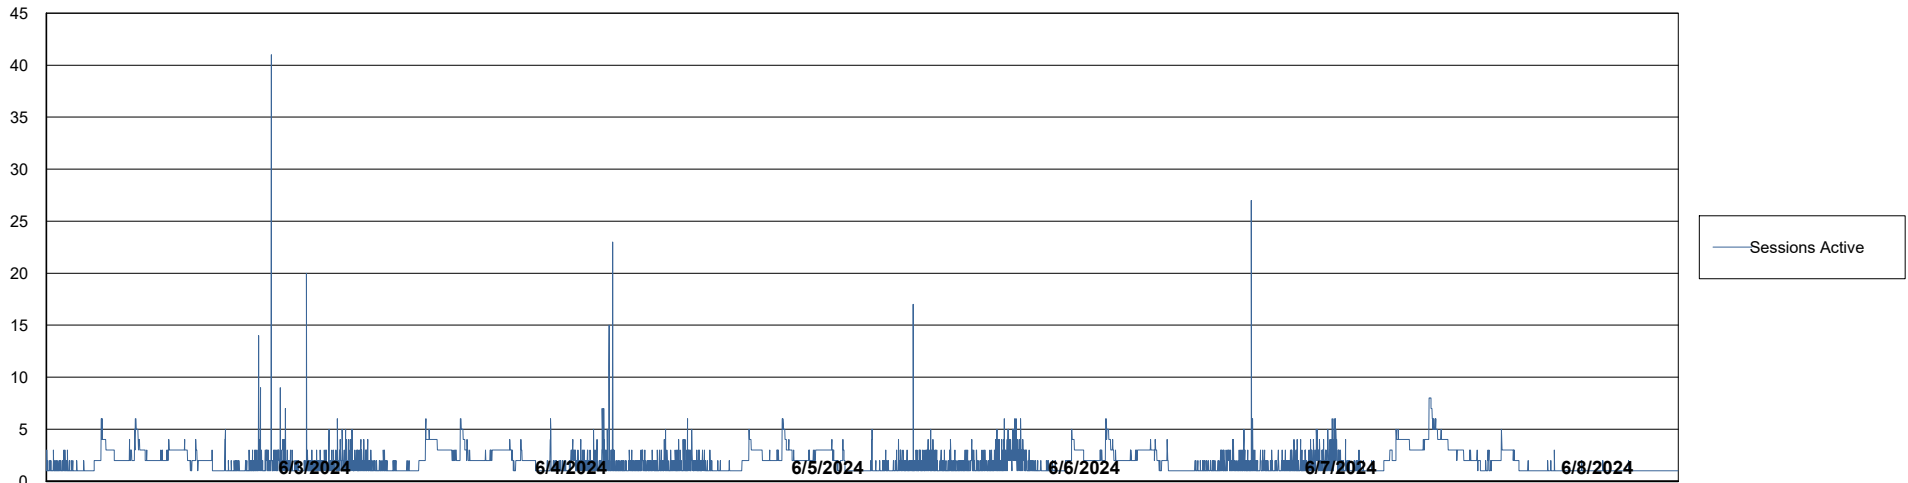

Weekly SLA Customer Report

Customer AUJ_Production
Database ID 185

Database Performance AUJ_BI2_DB

Weekly SLA Customer Report

Customer AUJ_Production
Database ID 185

Database Performance AUJ_DB2_Primary

Weekly SLA Customer Report