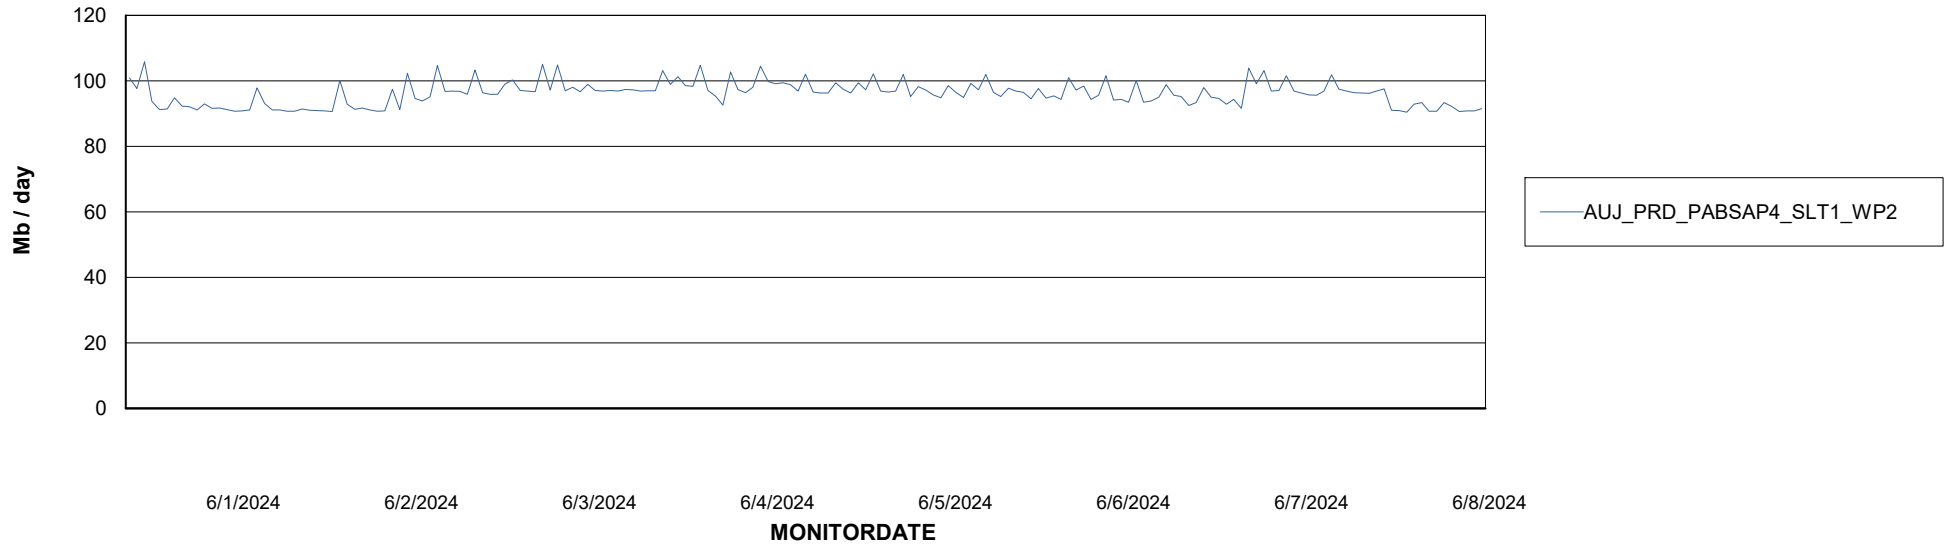

ABSSolute Application ReportServer Services

Avg memory used per ReportServer Service

Weekly SLA Customer Report

Customer AUJ_Production
Database ID 185

ABSSolute Web Component Services

Avg memory used per ABS Web component