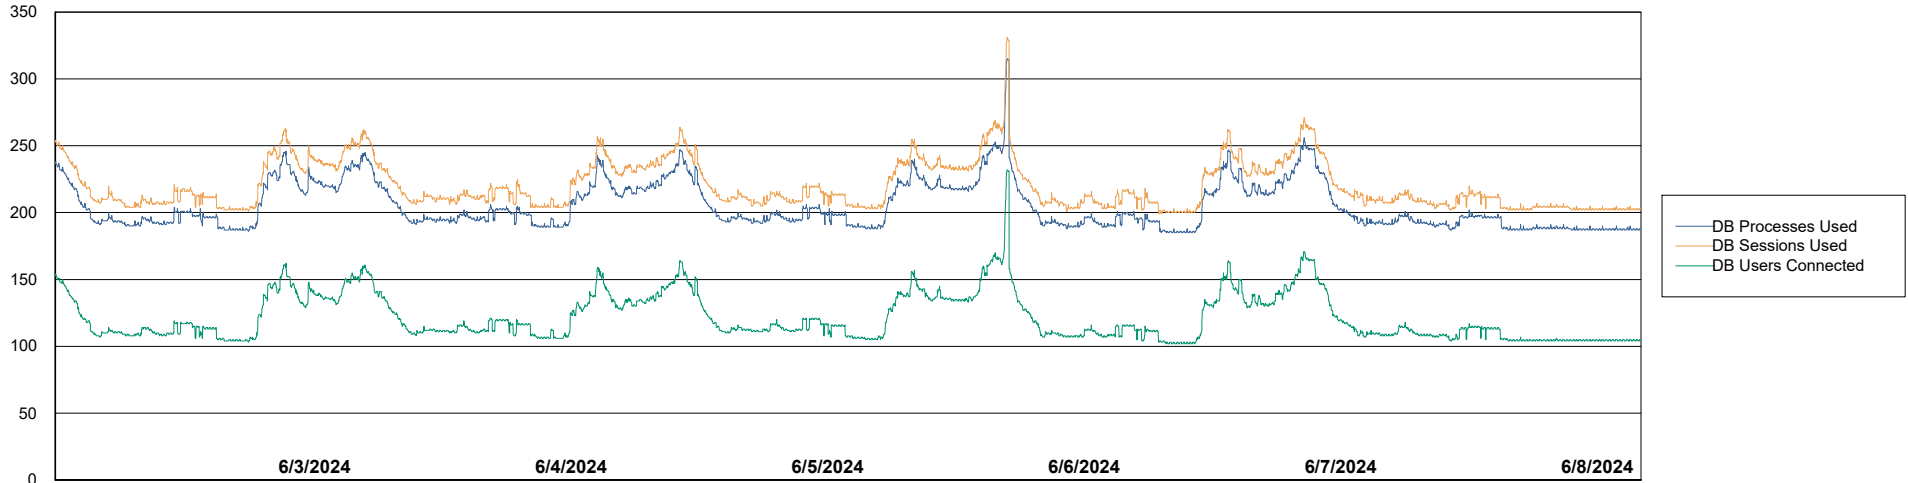

Weekly SLA Customer Report

Customer AUJ_Production
Database ID 185

Database Performance AUJ_BI2_DB

Weekly SLA Customer Report

Customer AUJ_Production
Database ID 185

Database Performance AUJ_DB2_Primary

Weekly SLA Customer Report