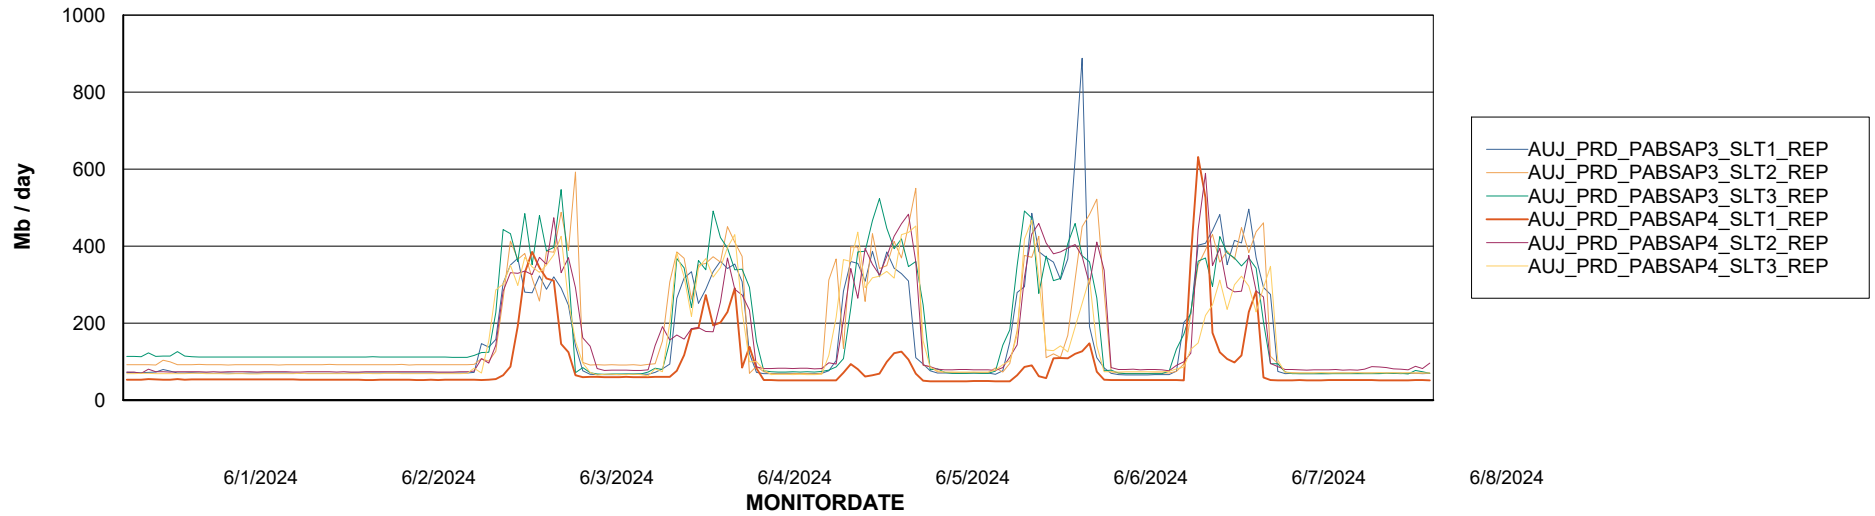

ABSSolute Application ReportServer Services

Avg memory used per ReportServer Service