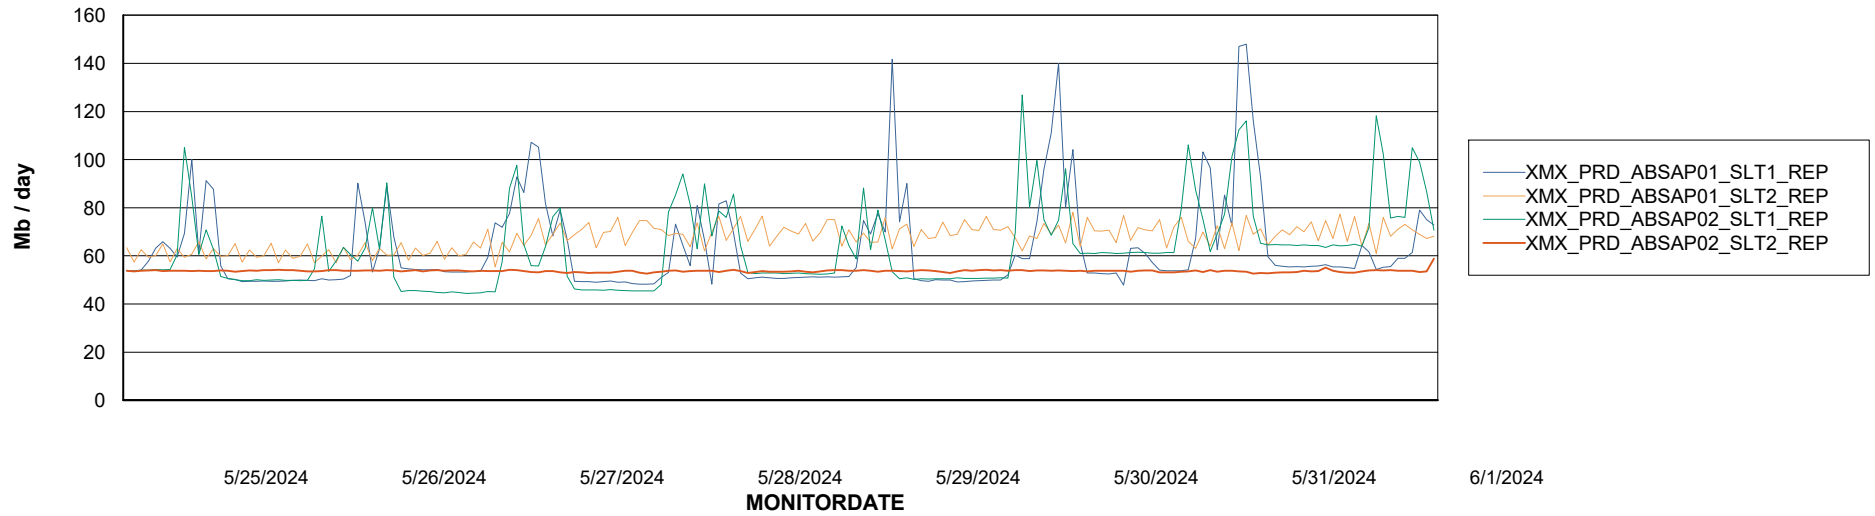

ABSSolute Application ReportServer Services

Avg memory used per ReportServer Service