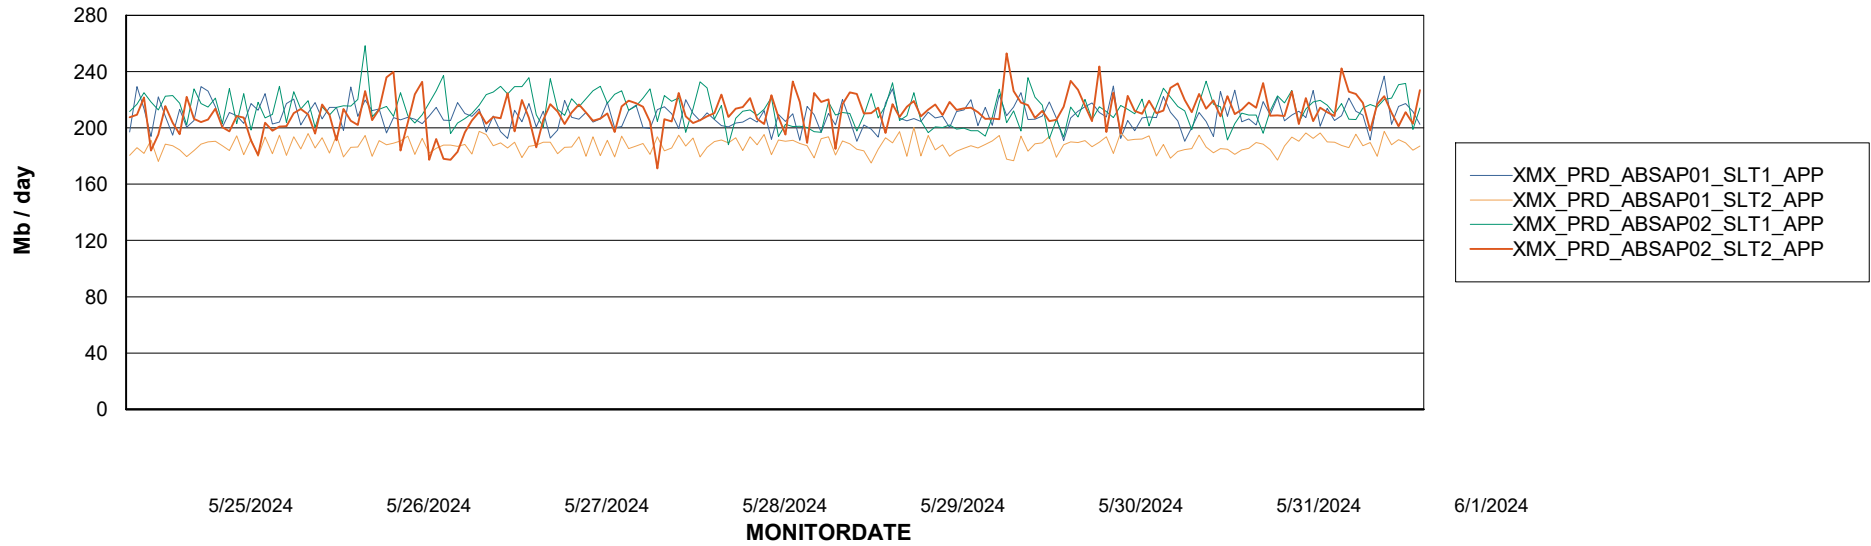

ABSSolute Application Server Services

Avg memory used per ABS Server Service