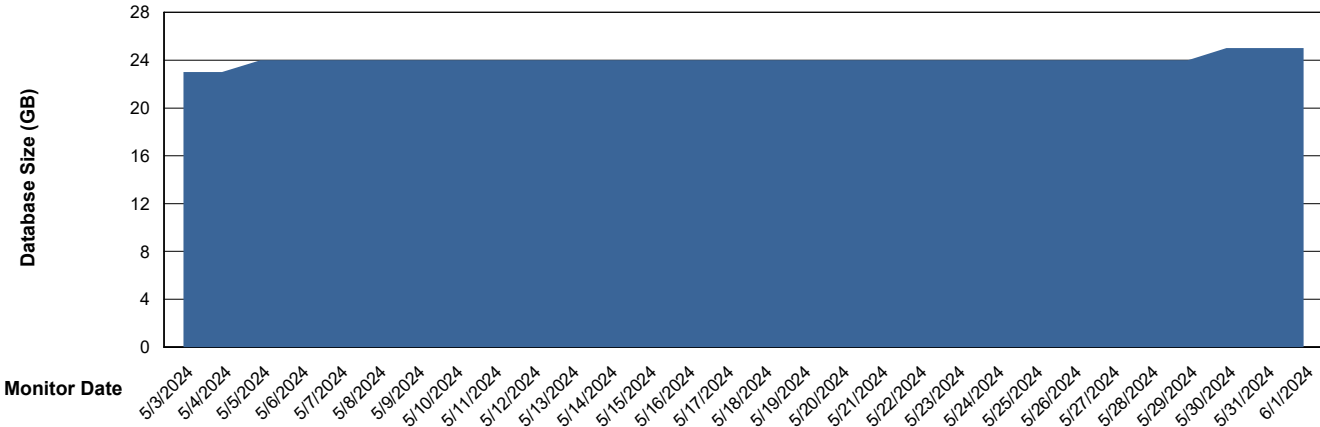

DB Processes Max 0
DB Processes Max 1,000
DB Processes Max 4

Weekly SLA Customer Report

Customer XMX Production (24/7)
 Database ID 146

DATABASE SIZE XMX_PROD_ABSDB01_PRDB_ABS1

Database growth over last month

Database Tablespace XMX_PROD_ABSDB01_PRDB_ABS1

Date	Tablespace Name	Filesize (Gb)	Usedsize (Gb)	Percentage free
6/1/2024	ABSDATA	10	9	15
	INDX	8	0	100
5/31/2024	ABSDATA	10	9	15
	INDX	8	0	100
5/30/2024	ABSDATA	10	9	15
	INDX	8	0	100
5/29/2024	ABSDATA	10	8	15
	INDX	8	0	100
5/28/2024	ABSDATA	10	8	16
	INDX	8	0	100
5/27/2024	ABSDATA	10	8	17
	INDX	8	0	100
5/26/2024	ABSDATA	10	8	17
	INDX	8	0	100

Weekly SLA Customer Report

Customer XMX Production (24/7)
Database ID 146

Standby Database Health XMX Production (24/7)

Recovery lag for last 7 days

Weekly SLA Customer Report

Customer XMX Production (24/7)
Database ID 146