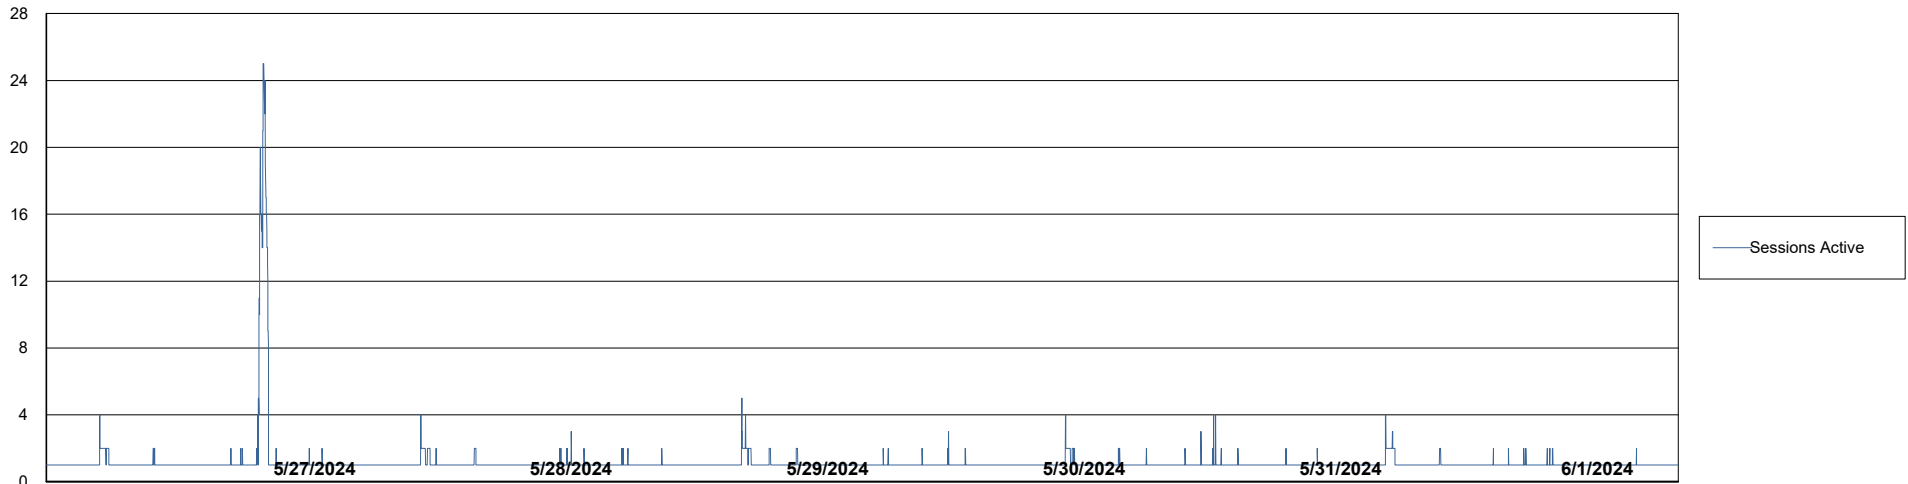

Harddisk Usage XMX_PROD_ABSWEB02

	Free disk space on / (%)	Total disk space on / (Gb)	Used disk space on / (Gb)	Free disk space on /abs (%)	Total disk space on /abs (Gb)	Used disk space on /abs (Gb)
6/1/2024	95	150	7	83	50	9
5/31/2024	95	150	7	83	50	9
5/30/2024	95	150	7	83	50	9
5/29/2024	95	150	7	83	50	9
5/28/2024	95	150	7	83	50	9
5/27/2024	95	150	7	83	50	9
5/26/2024	95	150	7	83	50	9

Weekly SLA Customer Report

Customer XMX Production (24/7)
Database ID 146

Database Performance XMX_PROD_ABSDB01_PRDB_ABS1

Weekly SLA Customer Report

Customer XMX Production (24/7)
Database ID 146

Database Performance XMX_PROD_ABSDB02_SBDB_HSBABS1