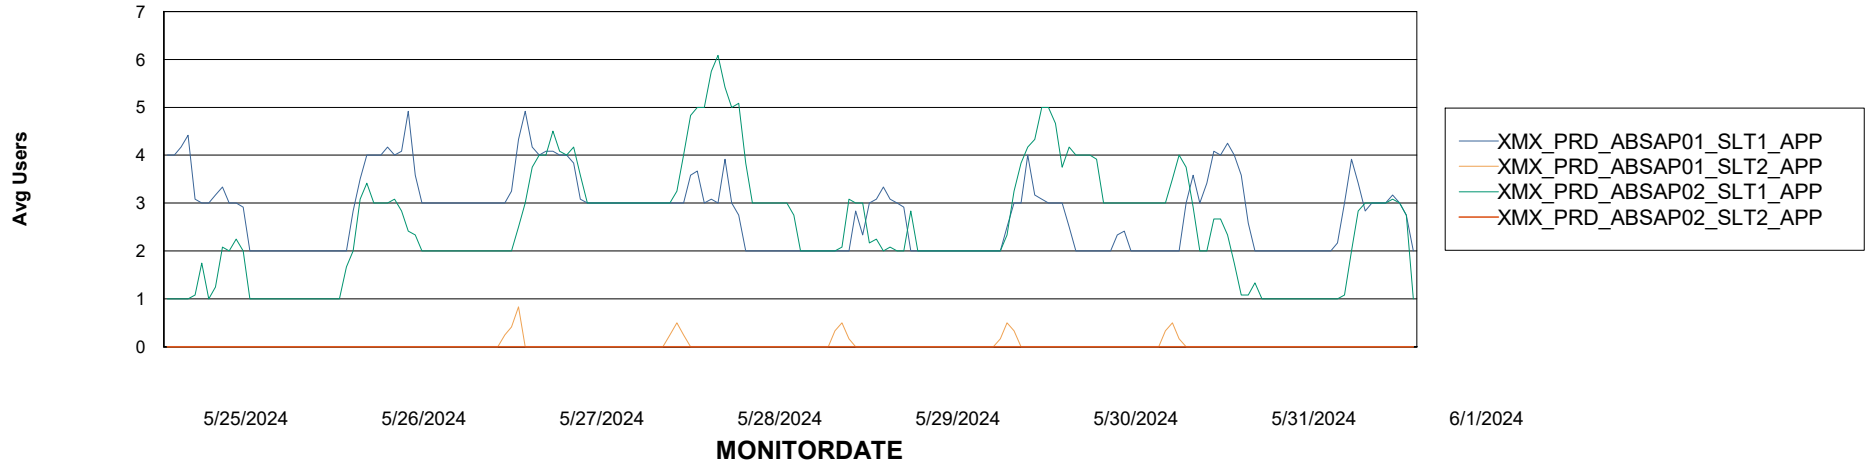

Database Tablespace XMX_PROD_ABSDB01_PRDB_ABS1

Date	Tablespace Name	Filesize (Gb)	Usedsize (Gb)	Percentage free
6/1/2024	ABSDATA	10	9	15
	INDX	8	0	100
5/31/2024	ABSDATA	10	9	15
	INDX	8	0	100
5/30/2024	ABSDATA	10	9	15
	INDX	8	0	100
5/29/2024	ABSDATA	10	8	15
	INDX	8	0	100
5/28/2024	ABSDATA	10	8	16
	INDX	8	0	100
5/27/2024	ABSDATA	10	8	17
	INDX	8	0	100
5/26/2024	ABSDATA	10	8	17
	INDX	8	0	100

Weekly SLA Customer Report

Customer XMX Production (24/7)
Database ID 146

Standby Database Health XMX Production (24/7)

Recovery lag for last 7 days

Weekly SLA Customer Report

Customer XMX Production (24/7)
Database ID 146

ABSSolute Application Server Services

Avg memory used per ABS Server Service

Avg users per day per ABS server

Weekly SLA Customer Report

Customer XMX Production (24/7)
Database ID 146

ABSSolute Application ReportServer Services