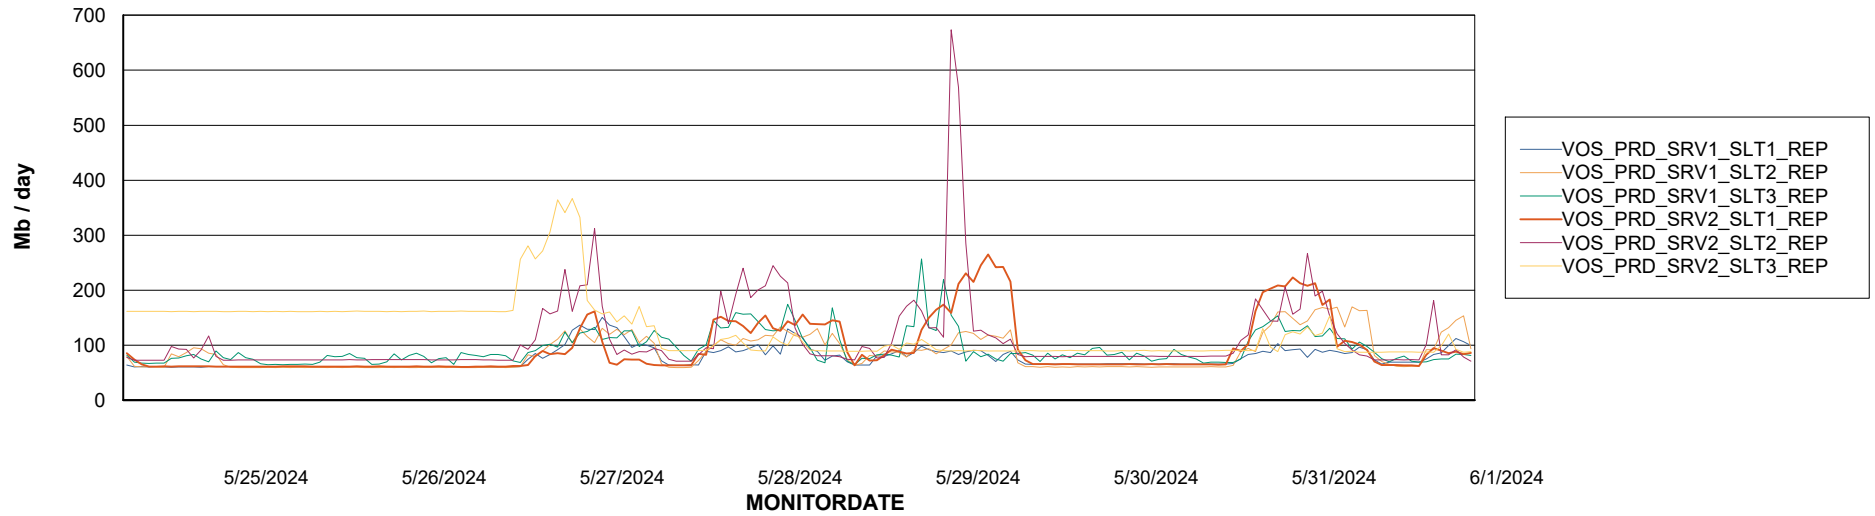

ABSSolute Application ReportServer Services

Avg memory used per ReportServer Service