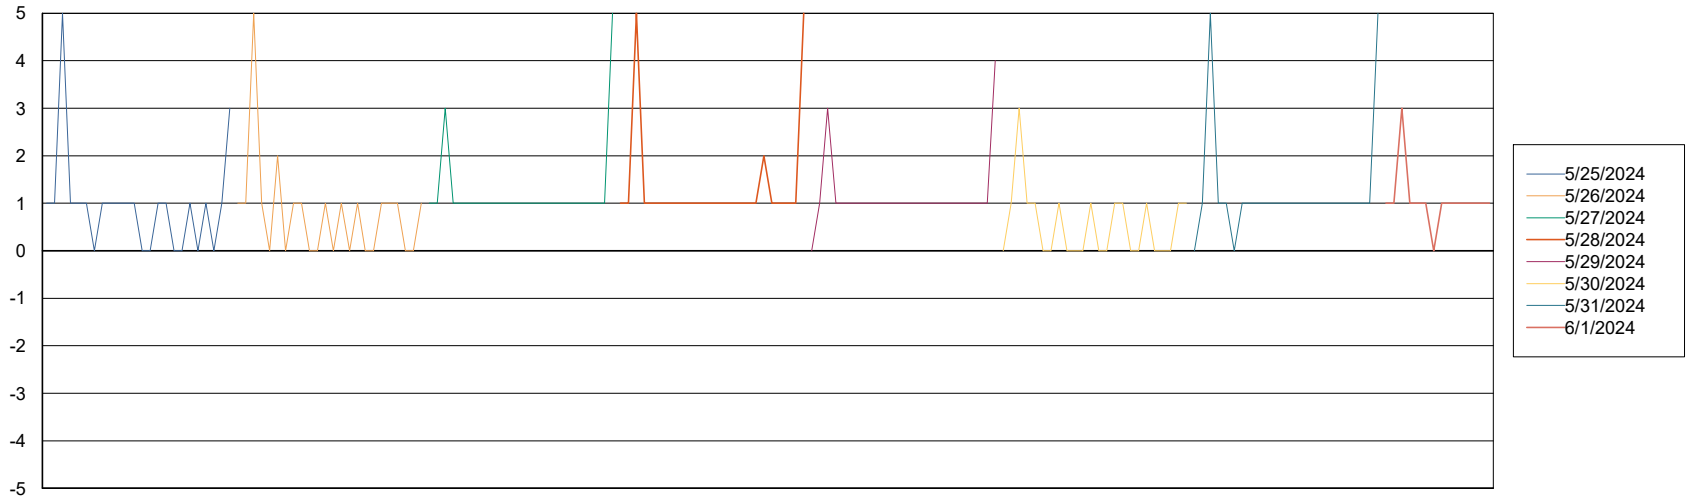

Standby Database Health VOS_Production

Recovery lag for last 7 days