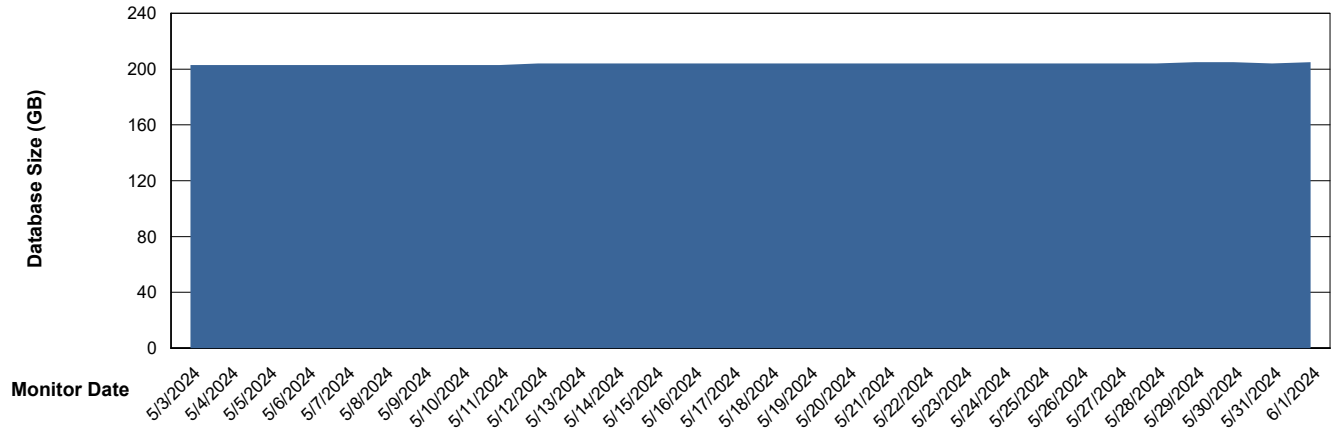

DATABASE SIZE VOS_PRD_ABSBI-2018_ABS1

Database growth over last month