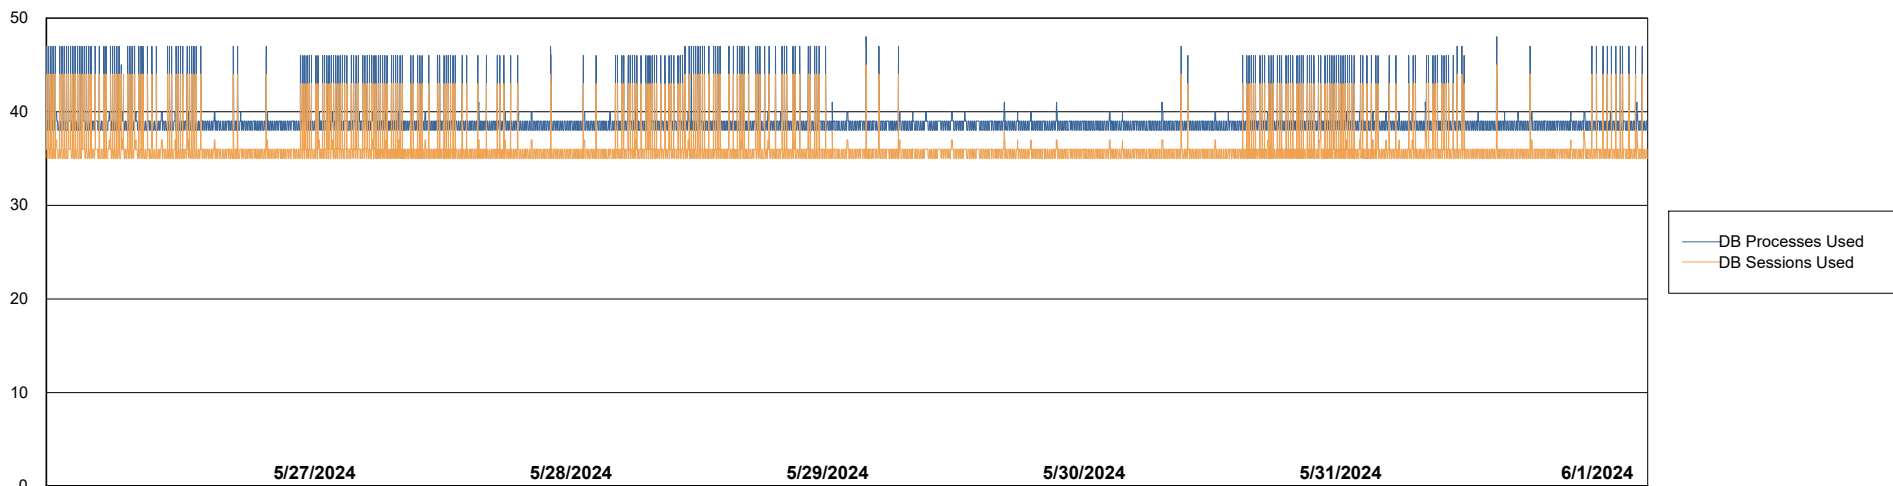

Database Performance VOS_PRD_ABSORA2-2022_HSBABS1

DB Processes Max 1,000