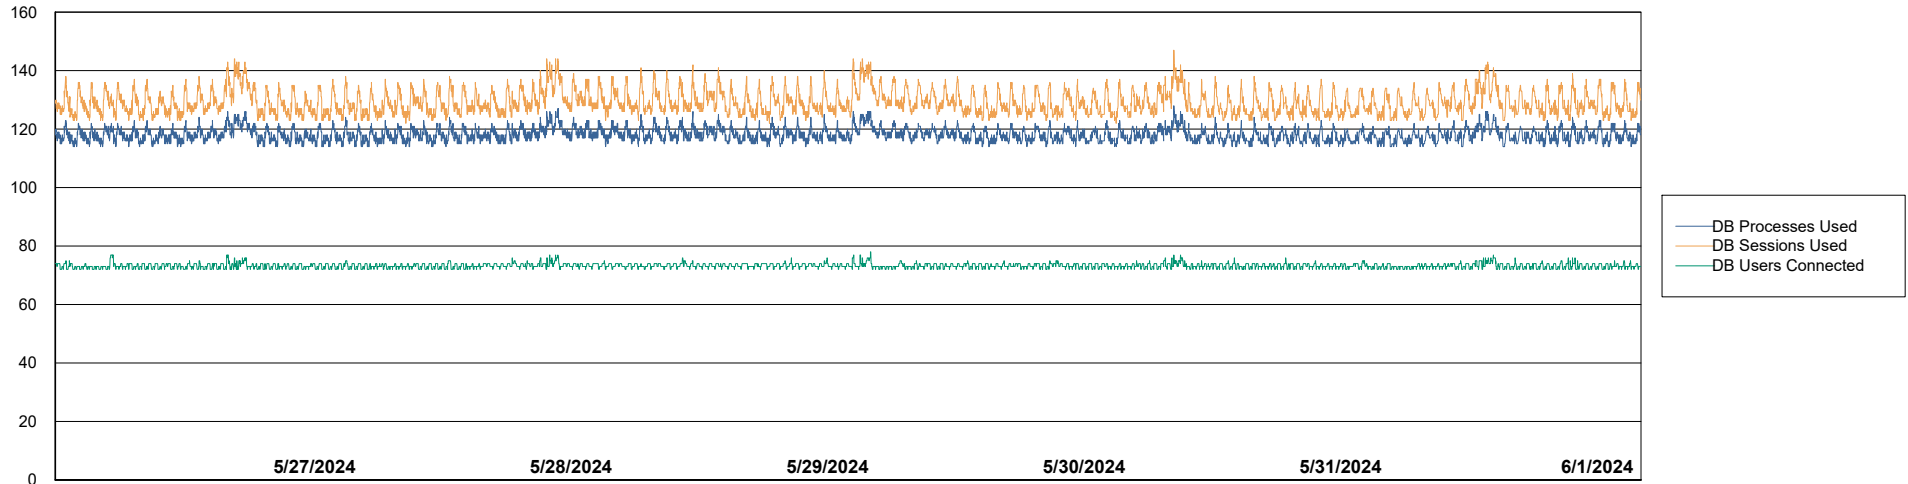

Database Performance VOS_PRD_ABSBI-2018_ABS1