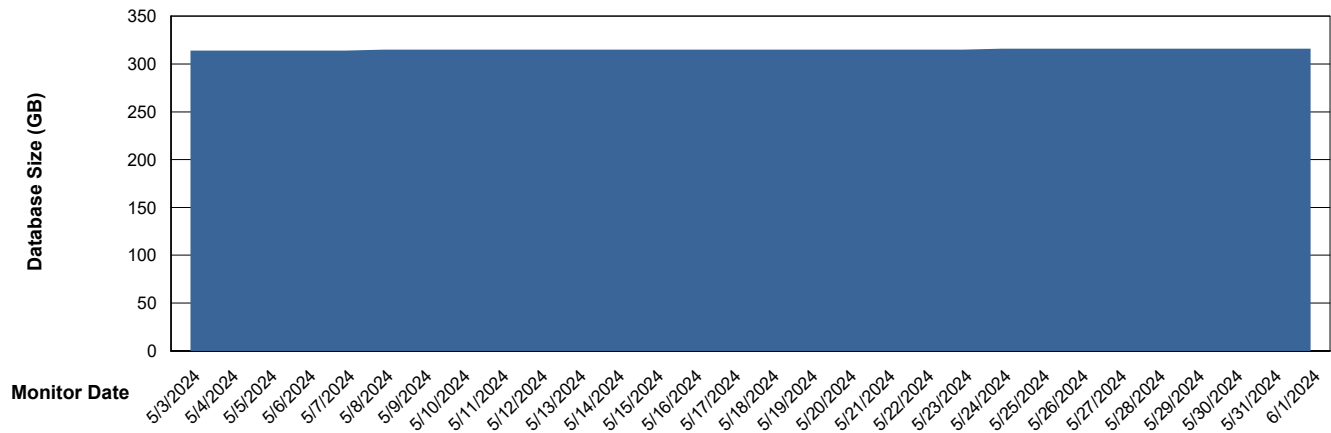

DATABASE SIZE VOS_PRD_ABSORA1-2022_ABS1

Database growth over last month