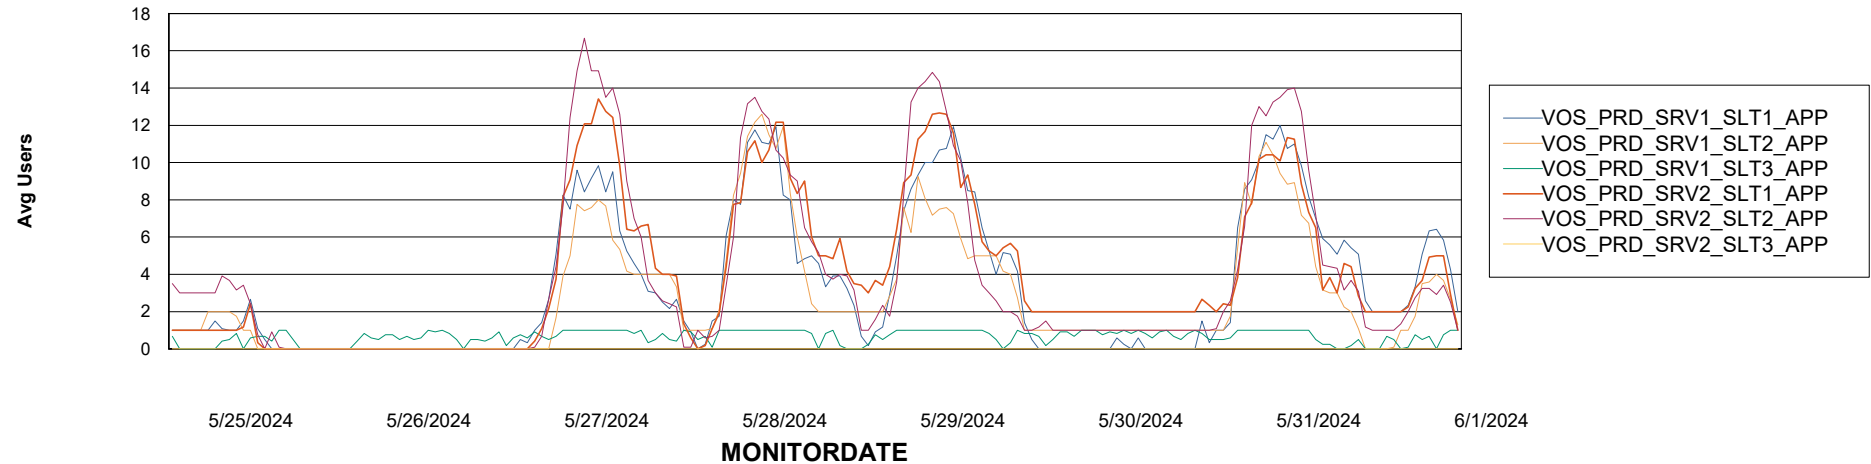

Avg users per day per ABS server