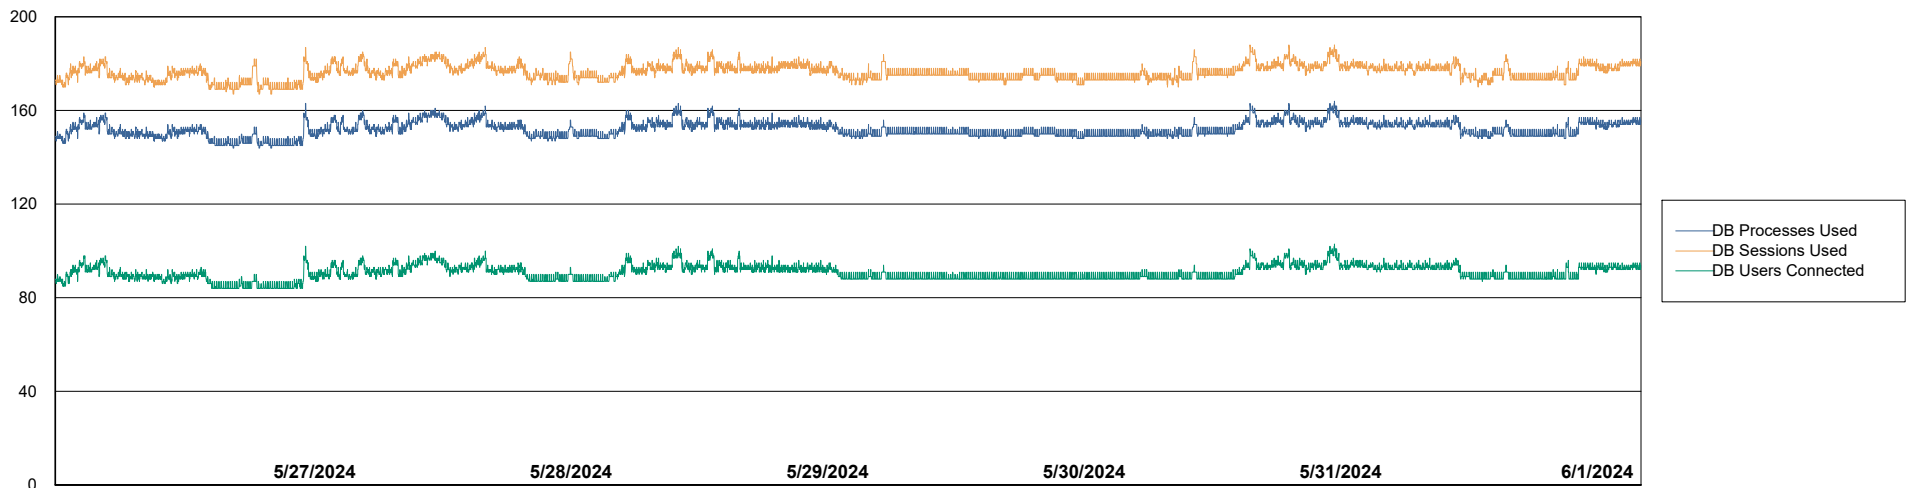

Database Performance VOS_PRD_ABSORA1-2022_ABS1