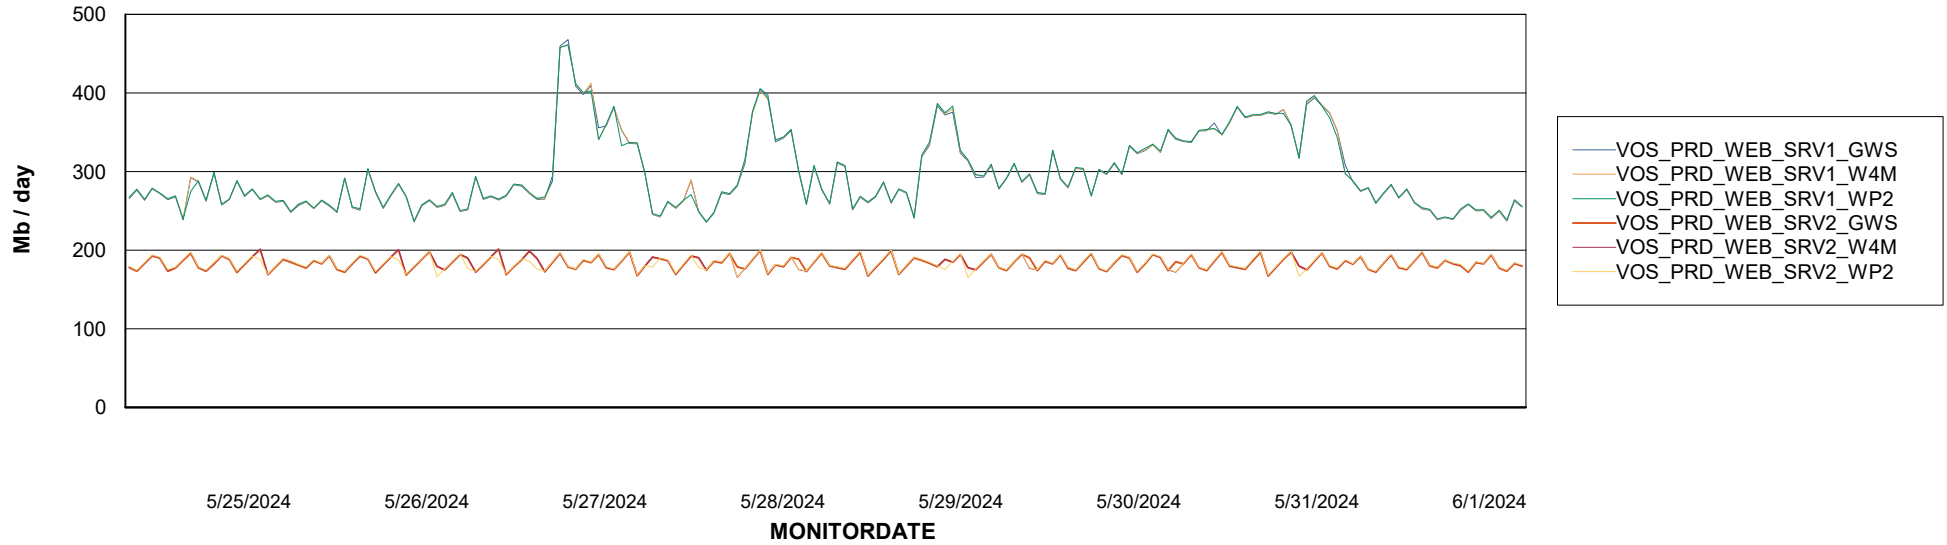

ABSSolute Web Component Services

Avg memory used per ABS Web component