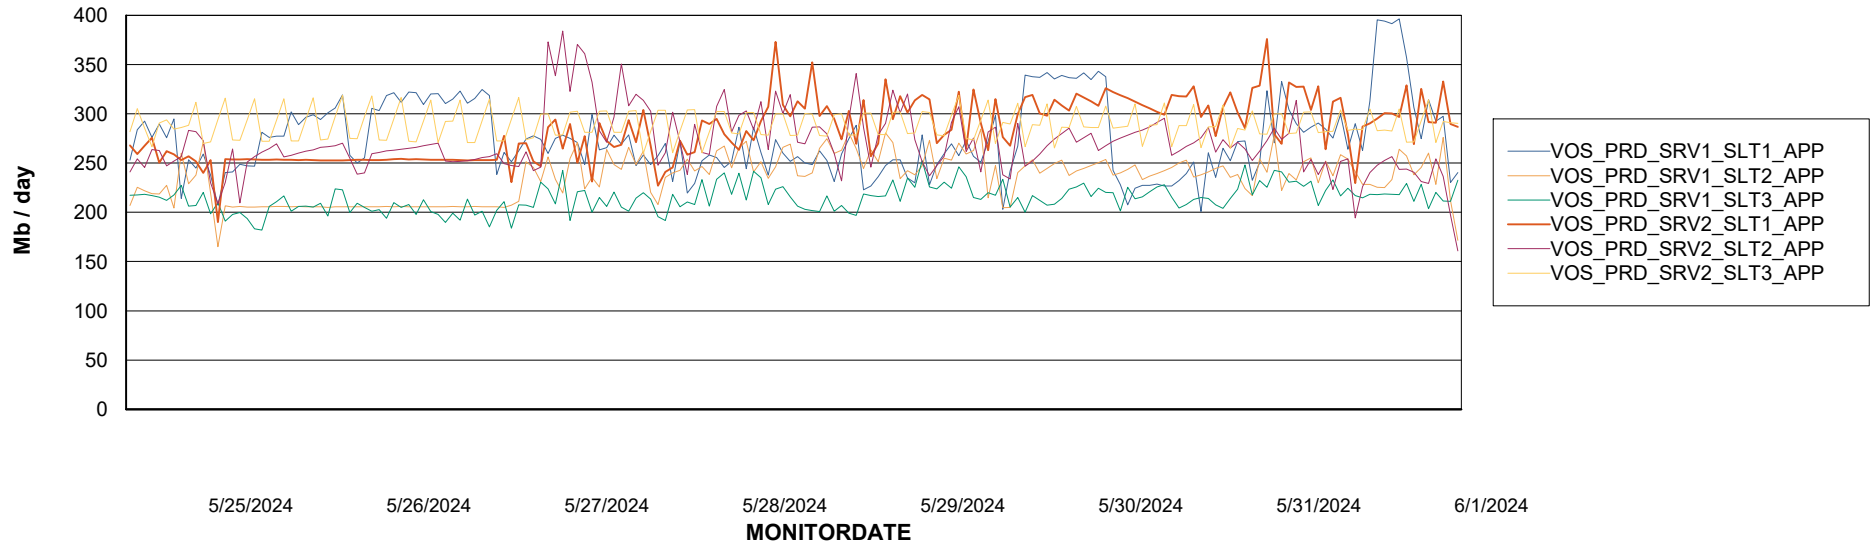

ABSSolute Application Server Services

Avg memory used per ABS Server Service