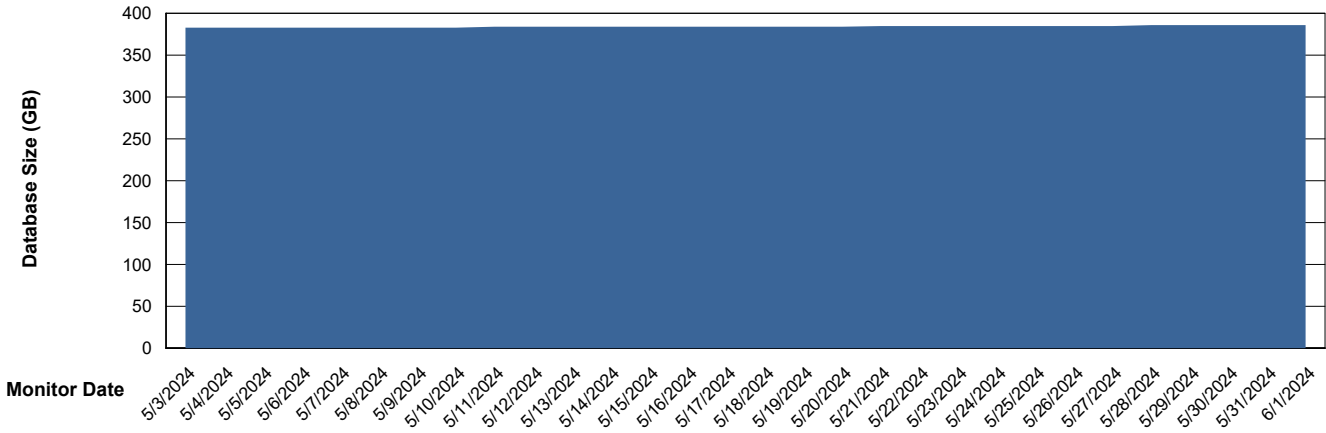

DB Processes Max 300

Weekly SLA Customer Report

Customer VEN_Production
 Database ID 35

DATABASE SIZE VENDB_Production_ABS1

Database growth over last month

Database Tablespace VENDB_Production_ABS1

Date	Tablespace Name	Filesize (Gb)	Usedsize (Gb)	Percentage free
6/1/2024	ABSDATA	230	193	16
	INDX	216	181	16
5/31/2024	ABSDATA	230	193	16
	INDX	216	181	16
5/30/2024	ABSDATA	230	193	16
	INDX	216	181	16
5/29/2024	ABSDATA	230	193	16
	INDX	216	181	16
5/28/2024	ABSDATA	230	193	16
	INDX	216	181	16
5/27/2024	ABSDATA	230	193	16
	INDX	216	180	16
5/26/2024	ABSDATA	230	193	16
	INDX	216	180	16

Weekly SLA Customer Report

Customer VEN_Production
Database ID 35

Standby Database Health VEN_Production

Recovery lag for last 7 days