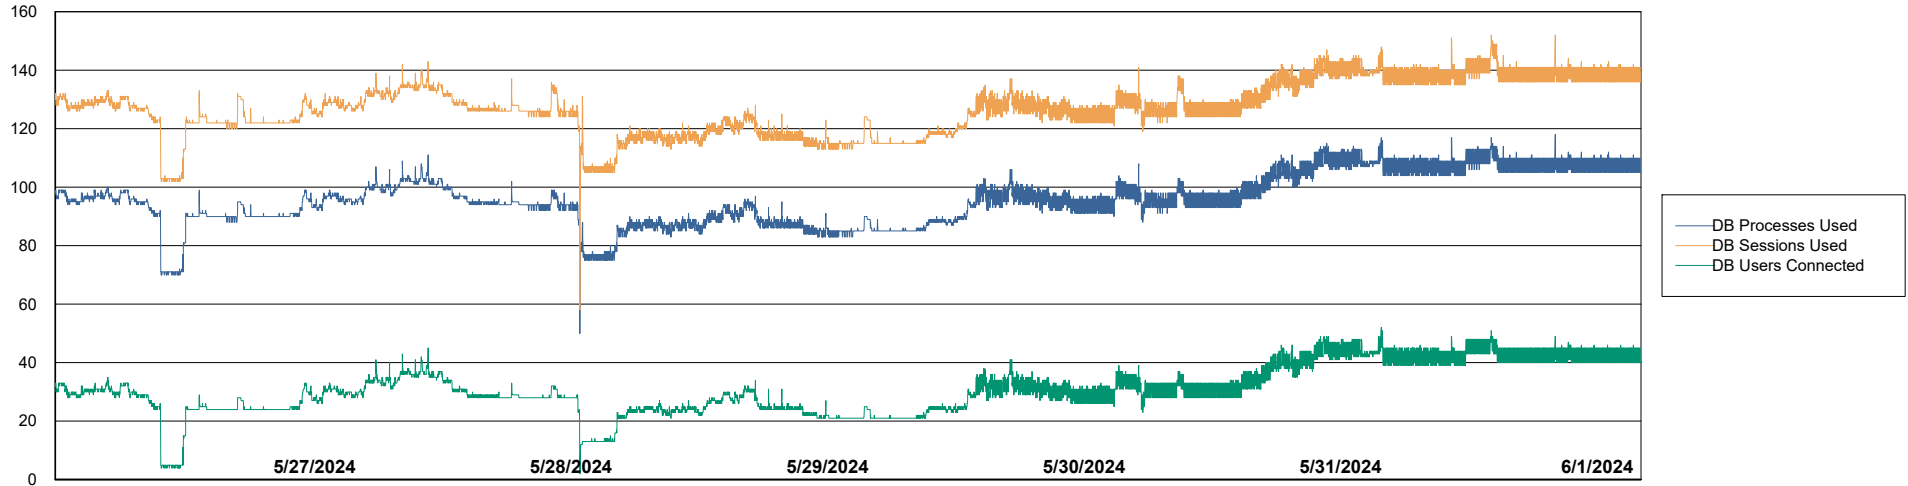

Harddisk Usage VEN_PRD_VENABS07_SB-DB

	Free disk space on C: (%)	Total disk space on C: (Gb)	Used disk space on C: (Gb)	Free disk space on D: (%)	Total disk space on D: (Gb)	Used disk space on D: (Gb)	Free disk space on E: (%)	Total disk space on E: (Gb)	Used disk space on E: (Gb)
6/1/2024	32	102	69	17	1,000	830	87	400	53
5/31/2024	32	102	69	17	1,000	830	87	400	53
5/30/2024	32	102	69	17	1,000	830	86	400	55
5/29/2024	32	102	69	17	1,000	830	87	400	51
5/28/2024	34	102	68	17	1,000	830	87	400	50
5/27/2024	34	102	68	17	1,000	830	87	400	50
5/26/2024	33	102	68	17	1,000	830	88	400	49

Weekly SLA Customer Report

Customer VEN_Production
Database ID 35

Database Performance VENDB_Production_ABS1

Weekly SLA Customer Report

Customer VEN_Production
Database ID 35

Database Performance VENDB_Standby_ABS1_SB