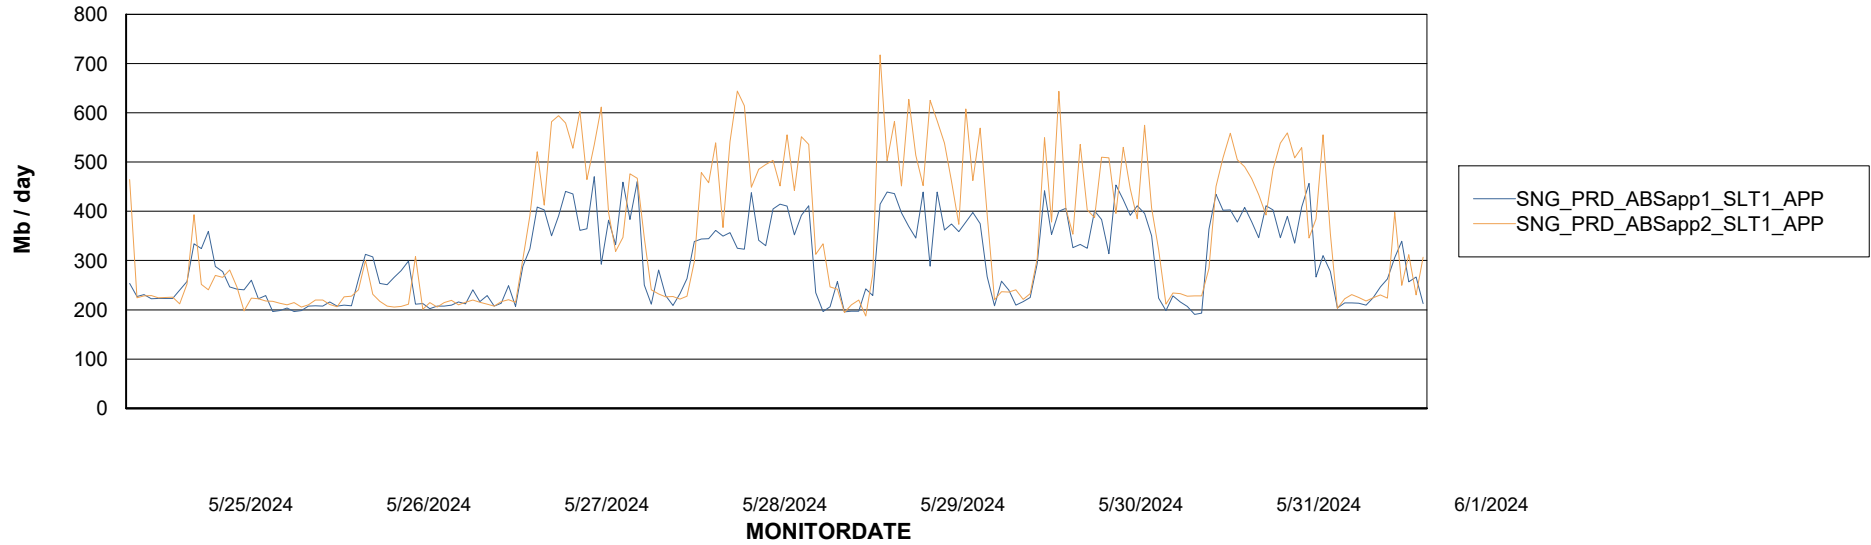

ABSSolute Application Server Services

Avg memory used per ABS Server Service