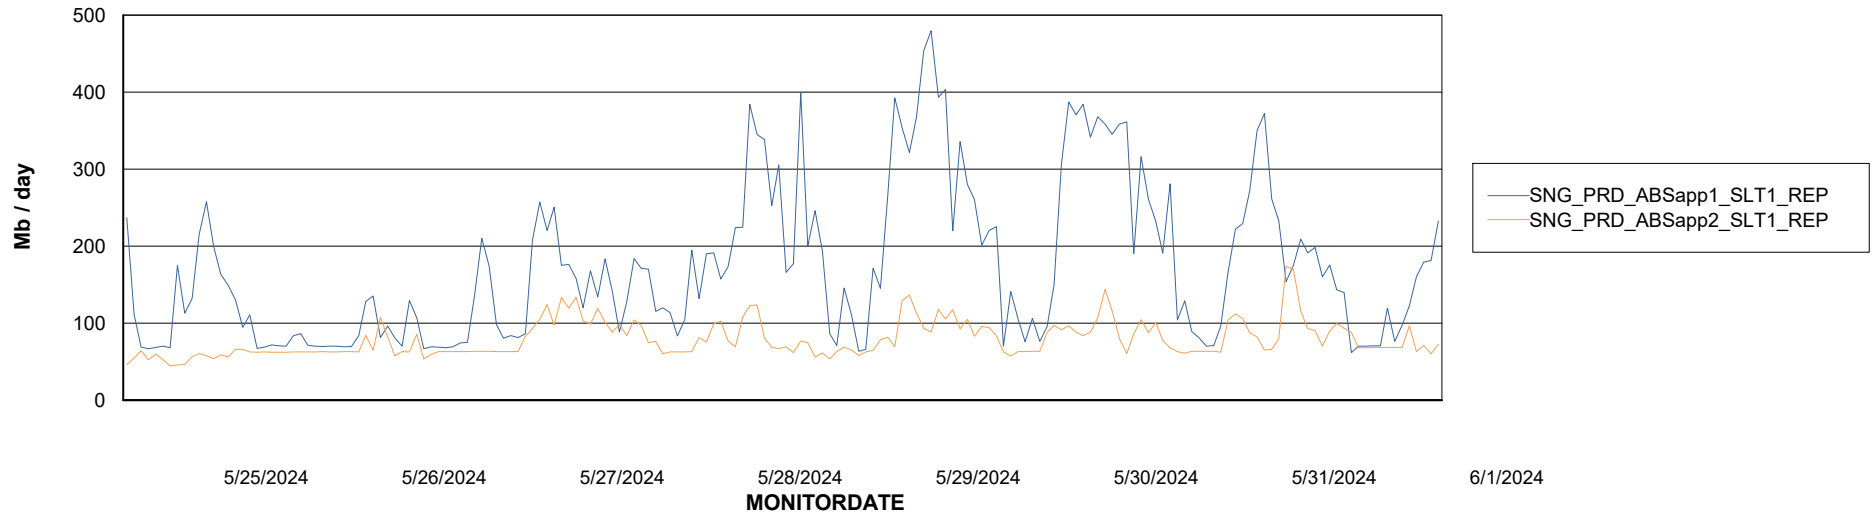

ABSSolute Application ReportServer Services

Avg memory used per ReportServer Service