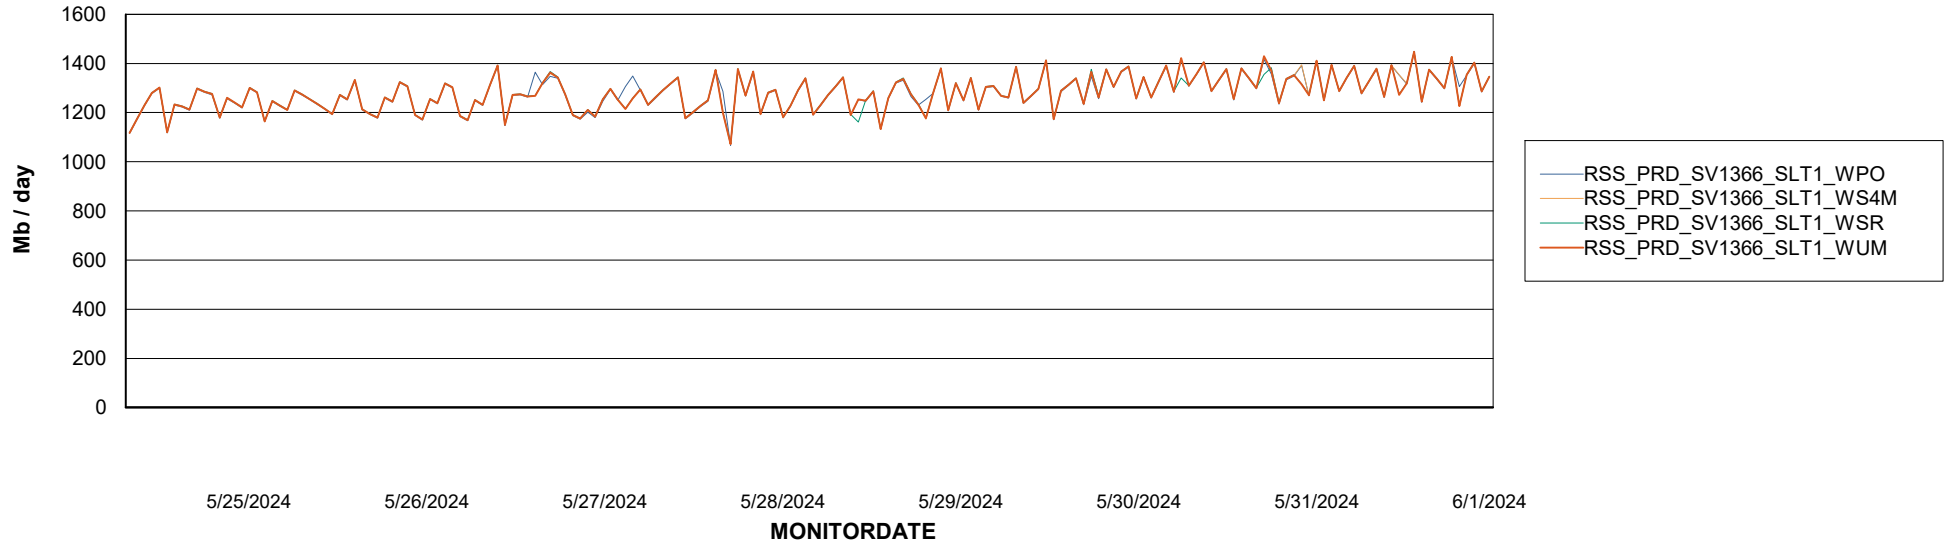

ABSSolute Web Component Services

Avg memory used per ABS Web component