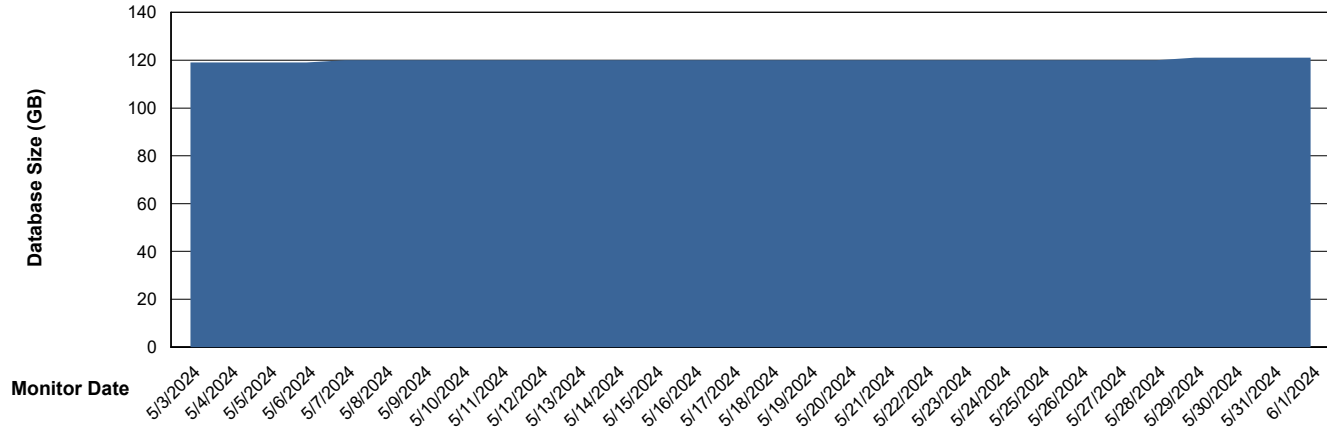

DB Processes Max 300

Weekly SLA Customer Report

Customer RSS Production
 Database ID 52

DATABASE SIZE RSS_PRD_SV1364_PRD_ABS1

Database growth over last month

Database Tablespace RSS_PRD_SV1364_PRD_ABS1

| Date | Tablespace Name | Filesize (Gb) | Usedsize (Gb) | Percentage free |
|-----------|-----------------|---------------|---------------|-----------------|
| 6/1/2024 | ABSDATA | 61 | 49 | 20 |
| | INDX | 83 | 67 | 19 |
| 5/31/2024 | ABSDATA | 61 | 49 | 20 |
| | INDX | 83 | 67 | 19 |
| 5/30/2024 | ABSDATA | 61 | 49 | 20 |
| | INDX | 83 | 67 | 19 |
| 5/29/2024 | ABSDATA | 61 | 49 | 20 |
| | INDX | 83 | 67 | 19 |
| 5/28/2024 | ABSDATA | 61 | 49 | 20 |
| | INDX | 83 | 67 | 19 |
| 5/27/2024 | ABSDATA | 61 | 49 | 20 |
| | INDX | 83 | 67 | 19 |
| 5/26/2024 | ABSDATA | 61 | 49 | 20 |
| | INDX | 83 | 67 | 19 |