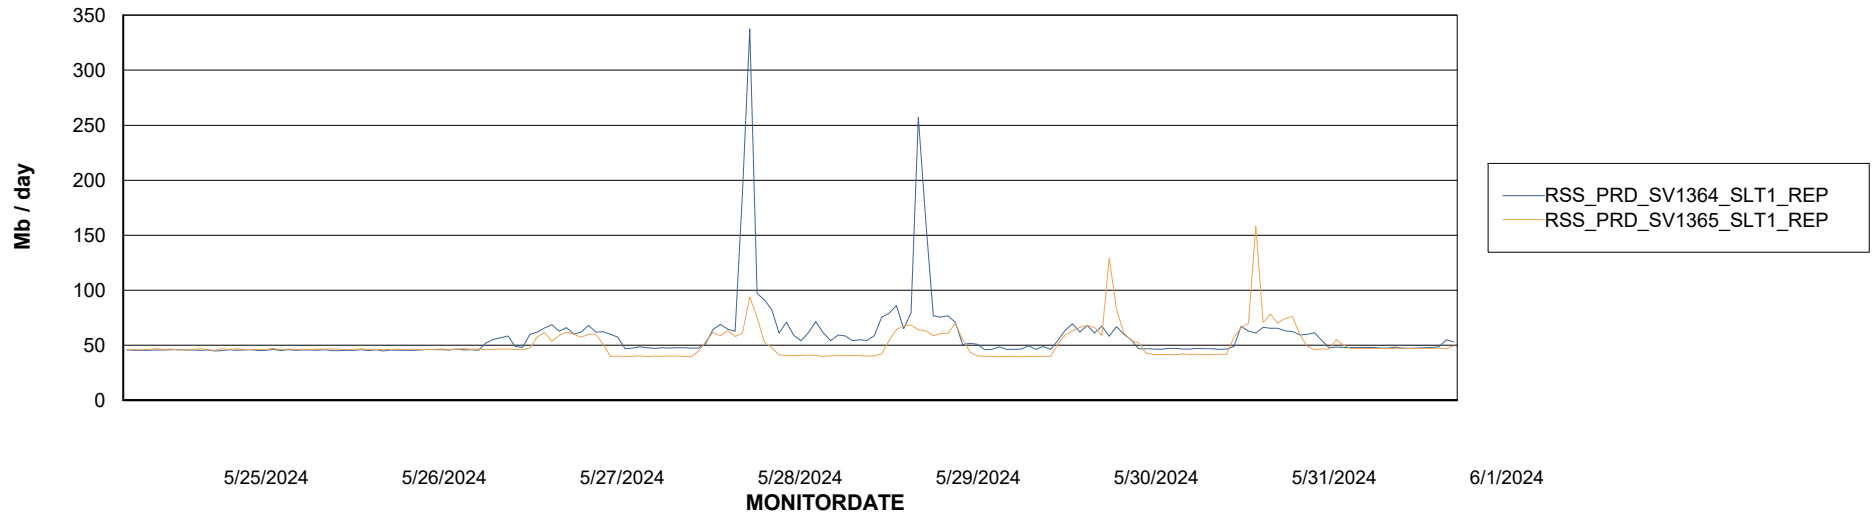

Avg memory used per ABS Server Service

Avg users per day per ABS server

Weekly SLA Customer Report

Customer RSS Production
Database ID 52

ABSSolute Application ReportServer Services

Avg memory used per ReportServer Service