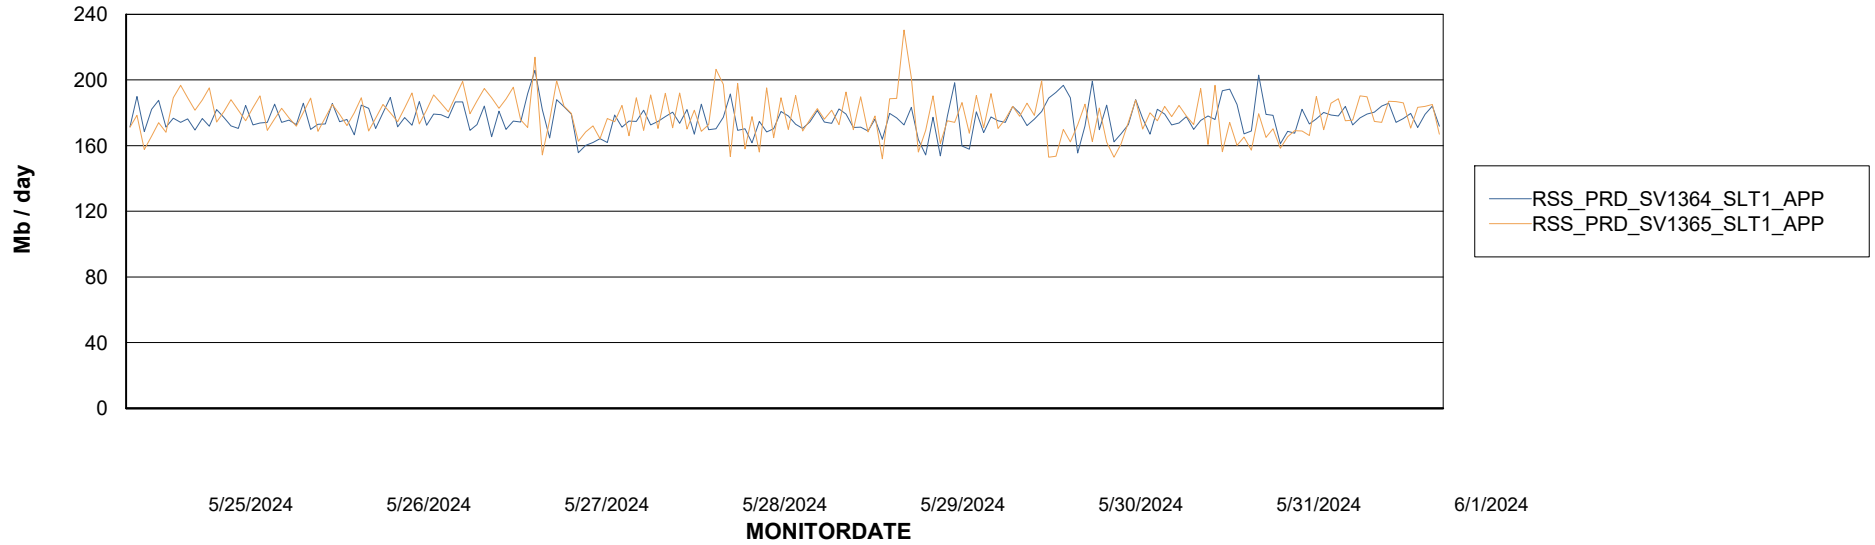

ABSSolute Application Server Services

Avg memory used per ABS Server Service