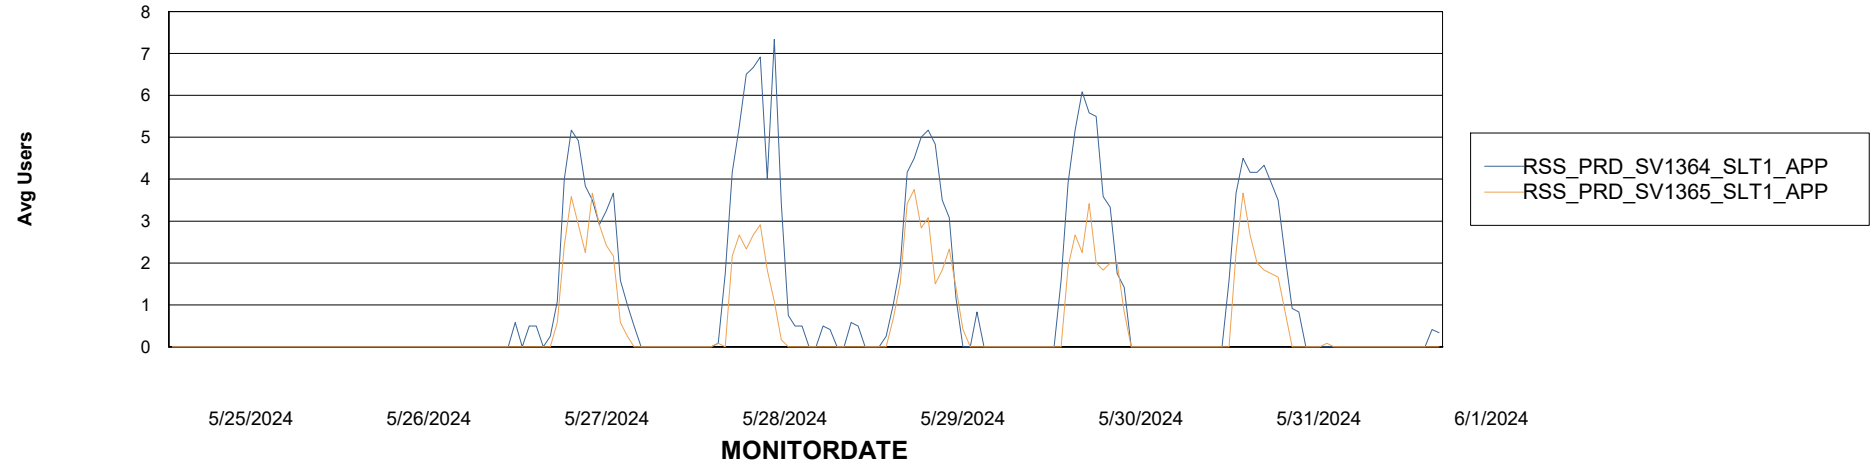

Avg users per day per ABS server