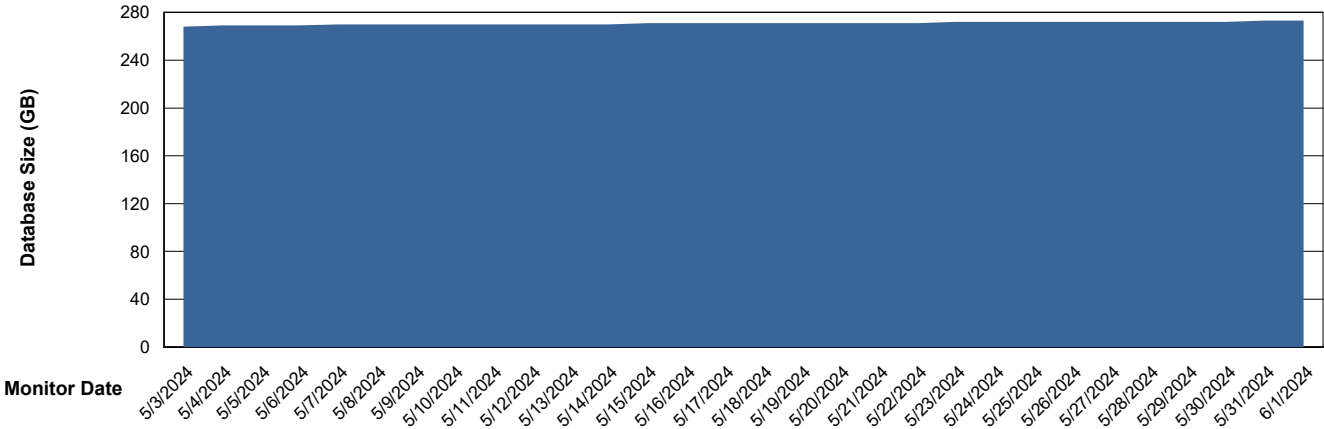

DB Processes Max 1,000

Weekly SLA Customer Report

Customer RFL_Production
 Database ID 36

DATABASE SIZE RFL_PRD_ABS01_DB

Database growth over last month

Database Tablespace RFL_PRD_ABS01_DB

Date	Tablespace Name	Filesize (Gb)	Usedsize (Gb)	Percentage free
6/1/2024	ABSDATA	95	78	18
	INDX	224	182	19
5/31/2024	ABSDATA	95	78	18
	INDX	224	182	19
5/30/2024	ABSDATA	95	78	18
	INDX	224	181	19
5/29/2024	ABSDATA	95	78	18
	INDX	224	181	19
5/28/2024	ABSDATA	95	78	18
	INDX	224	181	19
5/27/2024	ABSDATA	95	78	18
	INDX	224	181	19
5/26/2024	ABSDATA	95	78	18
	INDX	224	181	19

Weekly SLA Customer Report

Customer RFL_Production
Database ID 36

Standby Database Health RFL_Production

Recovery lag for last 7 days