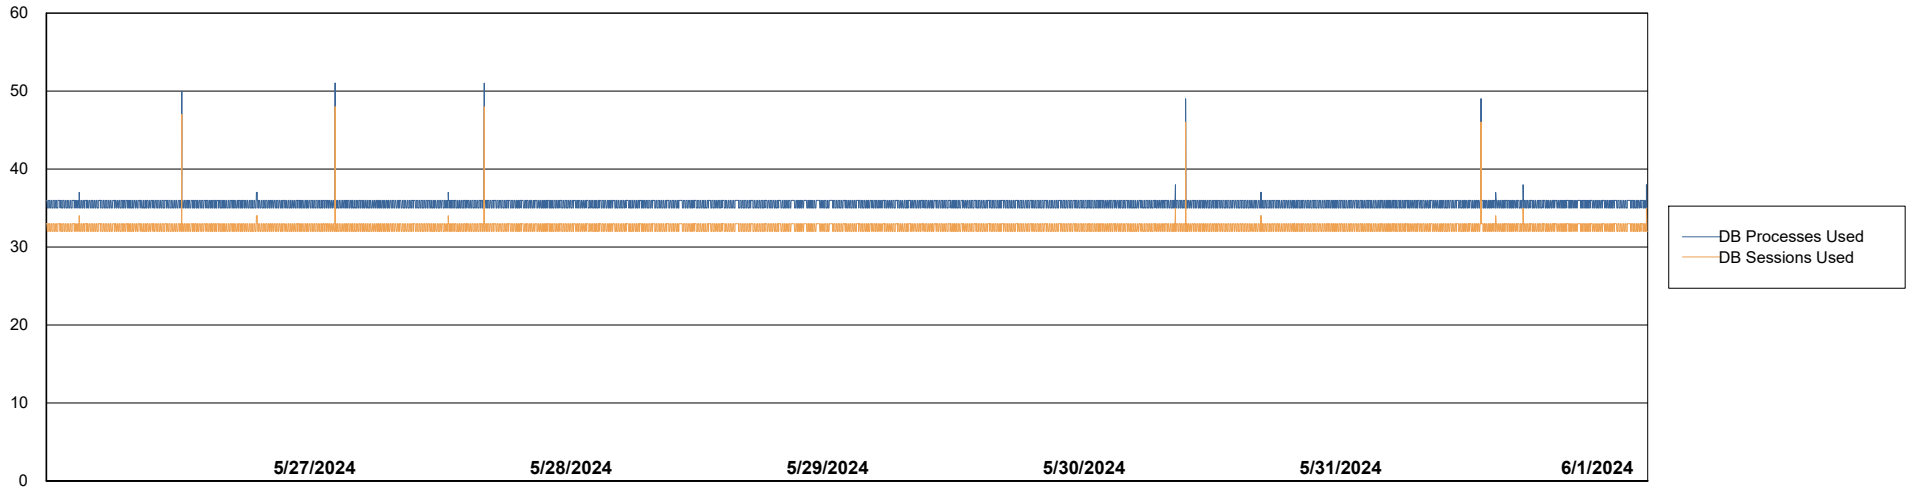

Weekly SLA Customer Report

Customer RFL_Production
Database ID 36

Database Performance RFL_PRD_ABS01_DB

Weekly SLA Customer Report

Customer RFL_Production
Database ID 36

Database Performance RFL_PRD_ABS02_STB_DB

DB Processes Max 1,000

Weekly SLA Customer Report

Customer RFL_Production
 Database ID 36

DATABASE SIZE RFL_PRD_ABS01_DB

Database growth over last month

Database Tablespace RFL_PRD_ABS01_DB

Date	Tablespace Name	Filesize (Gb)	Usedsize (Gb)	Percentage free
6/1/2024	ABSDATA	95	78	18
	INDX	224	182	19
5/31/2024	ABSDATA	95	78	18
	INDX	224	182	19
5/30/2024	ABSDATA	95	78	18
	INDX	224	181	19
5/29/2024	ABSDATA	95	78	18
	INDX	224	181	19
5/28/2024	ABSDATA	95	78	18
	INDX	224	181	19
5/27/2024	ABSDATA	95	78	18
	INDX	224	181	19
5/26/2024	ABSDATA	95	78	18
	INDX	224	181	19