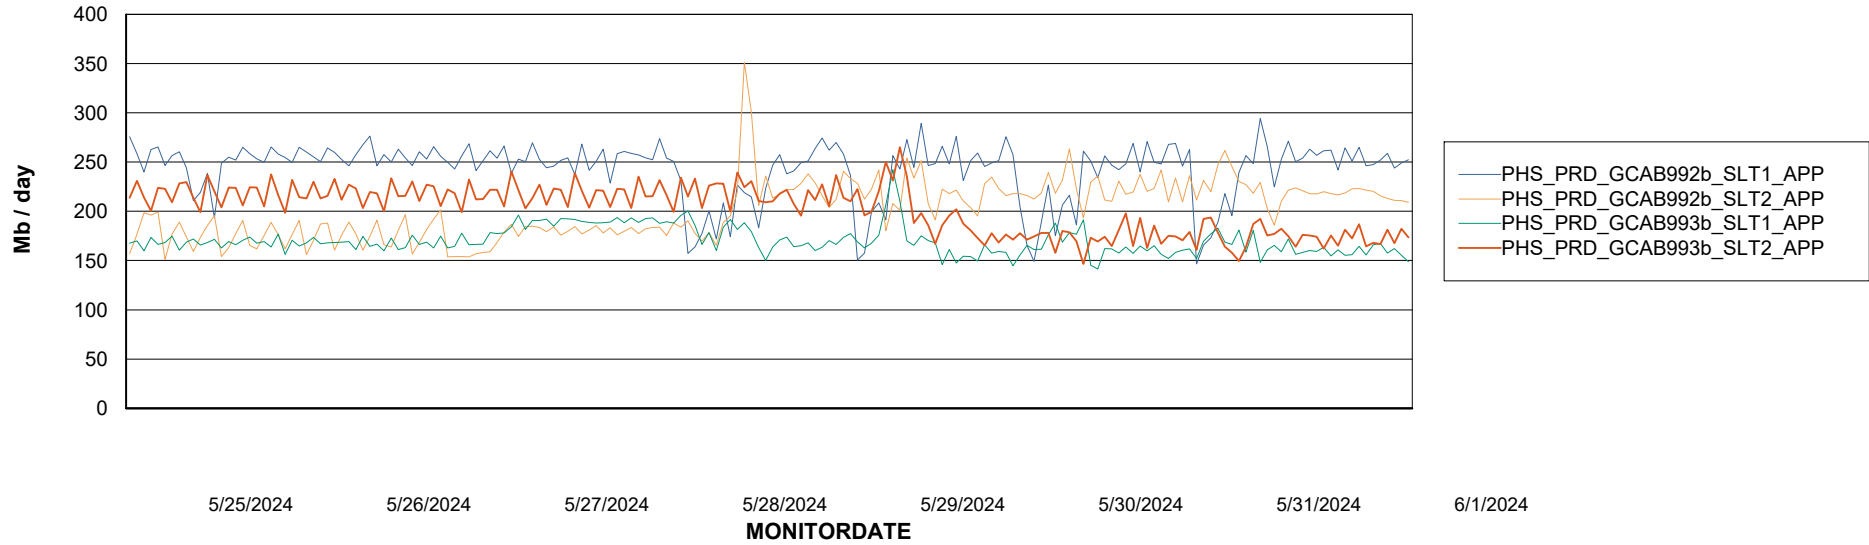

ABSSolute Application Server Services

Avg memory used per ABS Server Service