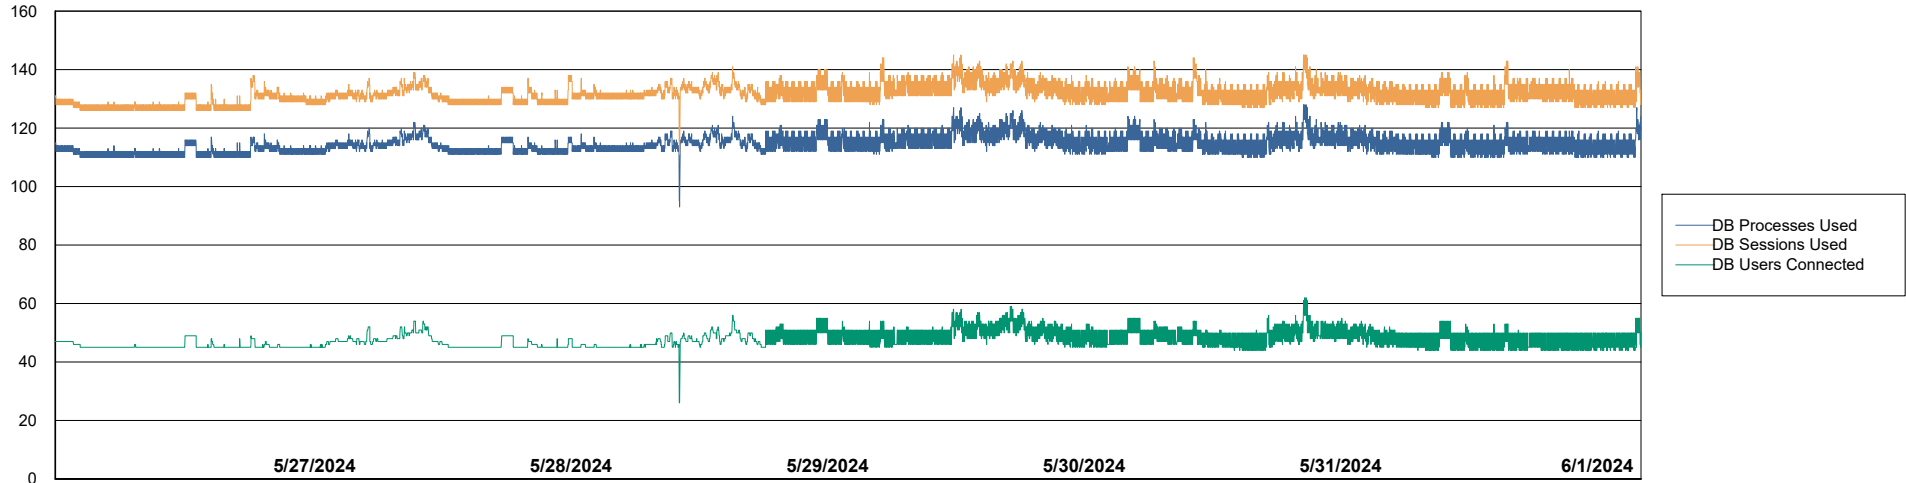

Database Performance PHS_PRD_GCAB992B_ABS1