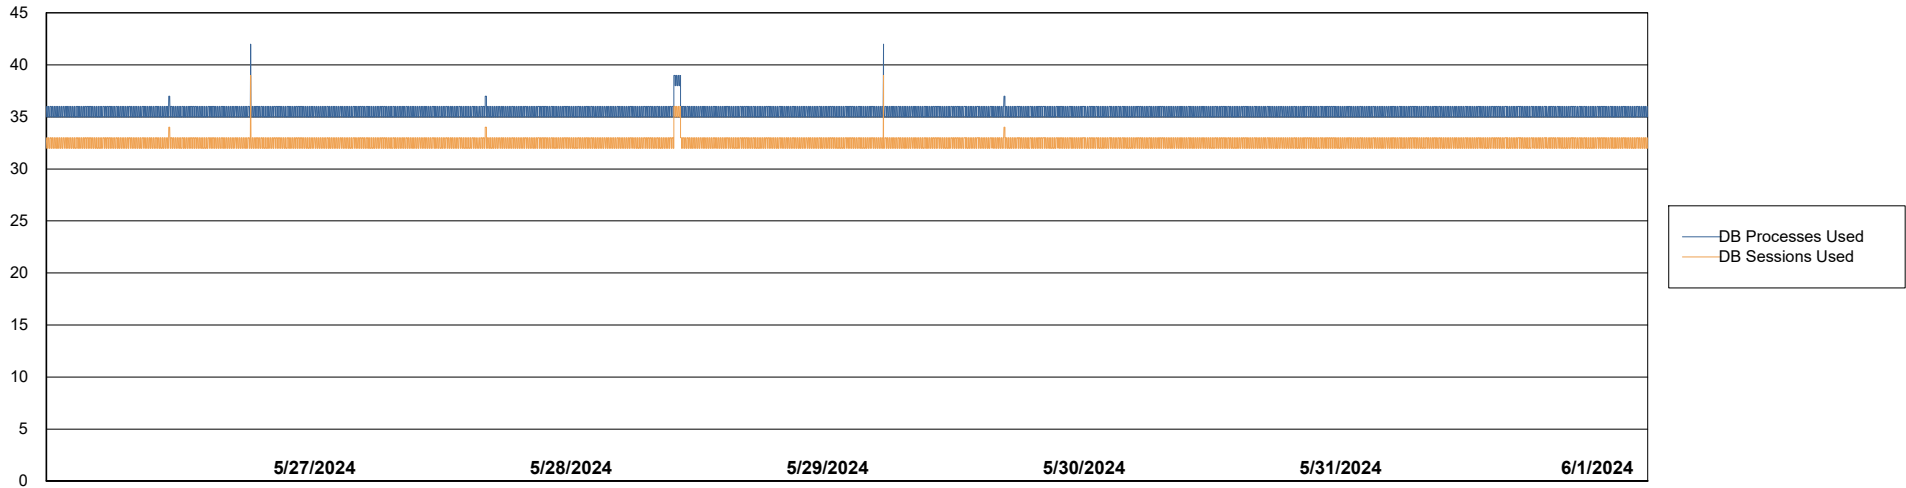

Database Performance PHS_PRD_GCAB993B_HSBABS1

DB Processes Max 1,000