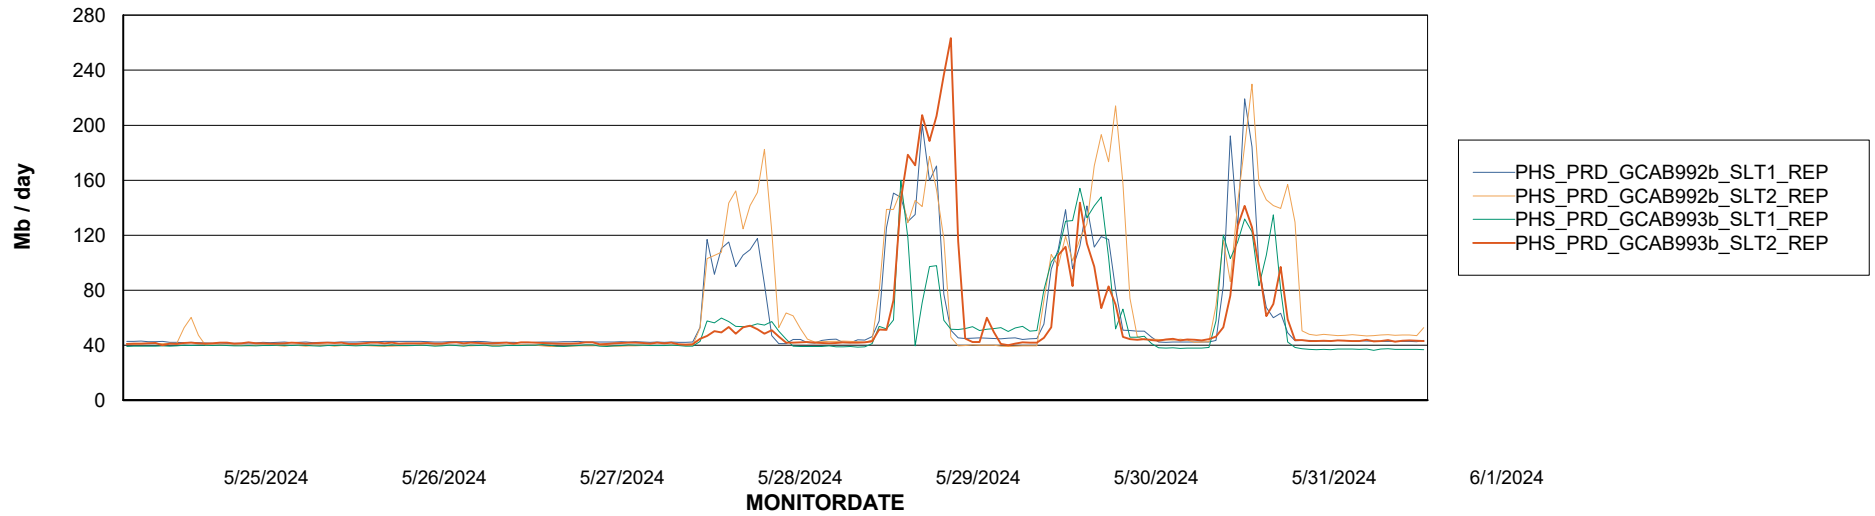

ABSSolute Application ReportServer Services

Avg memory used per ReportServer Service