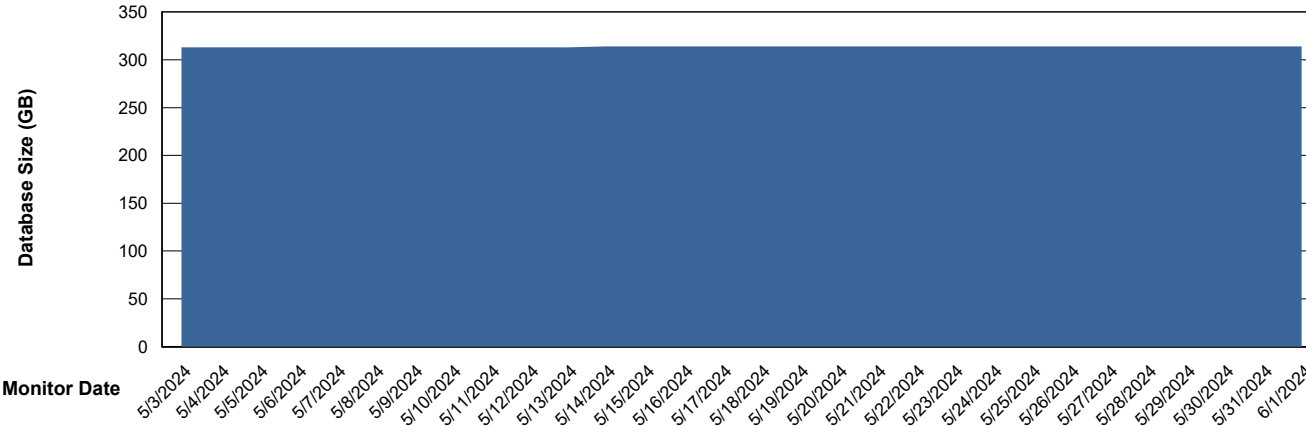

Database growth over last month

Database Tablespace PCO_PRD_PARIS-ABS1_ABS1

Date	Tablespace Name	Filesize (Gb)	Usedsize (Gb)	Percentage free
6/1/2024	ABSDATA	238	119	50
	INDX	329	192	42
5/31/2024	ABSDATA	238	119	50
	INDX	329	192	42
5/30/2024	ABSDATA	238	119	50
	INDX	329	192	42
5/29/2024	ABSDATA	238	119	50
	INDX	329	192	42
5/28/2024	ABSDATA	238	119	50
	INDX	329	192	42
5/27/2024	ABSDATA	238	119	50
	INDX	329	192	42
5/26/2024	ABSDATA	238	119	50
	INDX	329	192	42