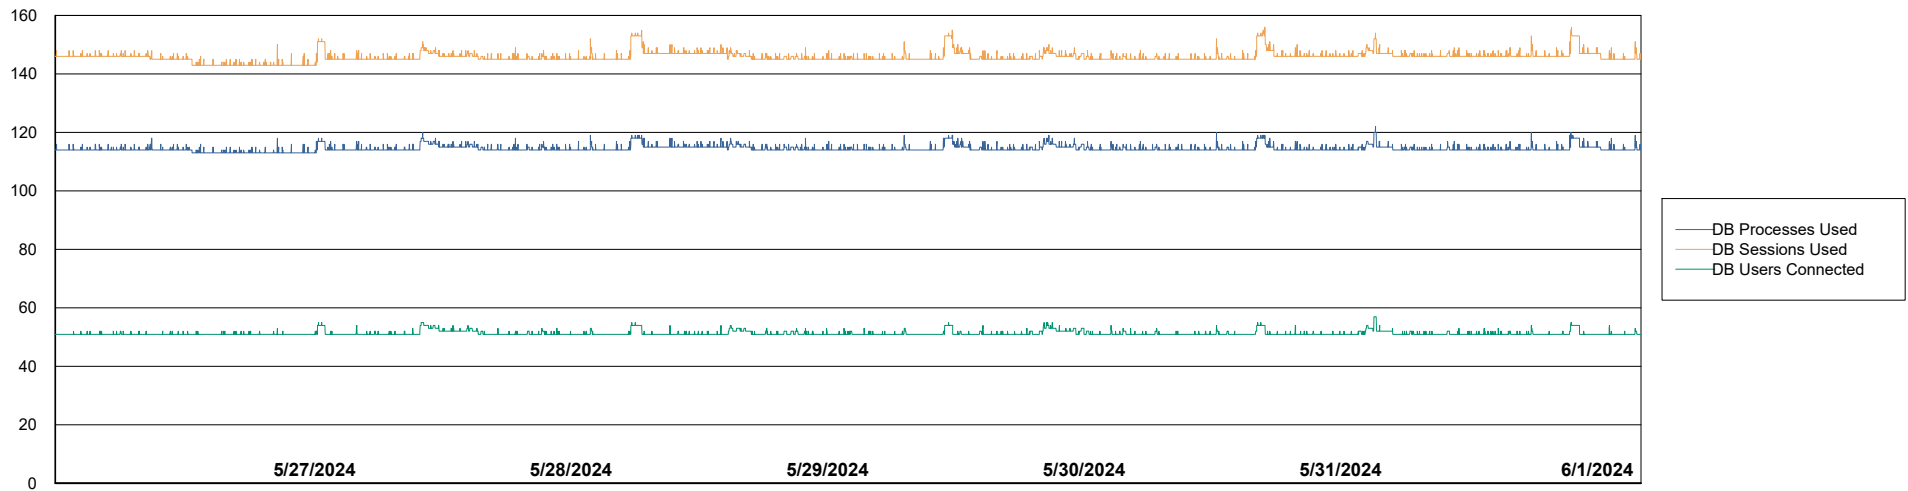

Database Performance PCO_PRD_PARIS-ABS1_ABS1