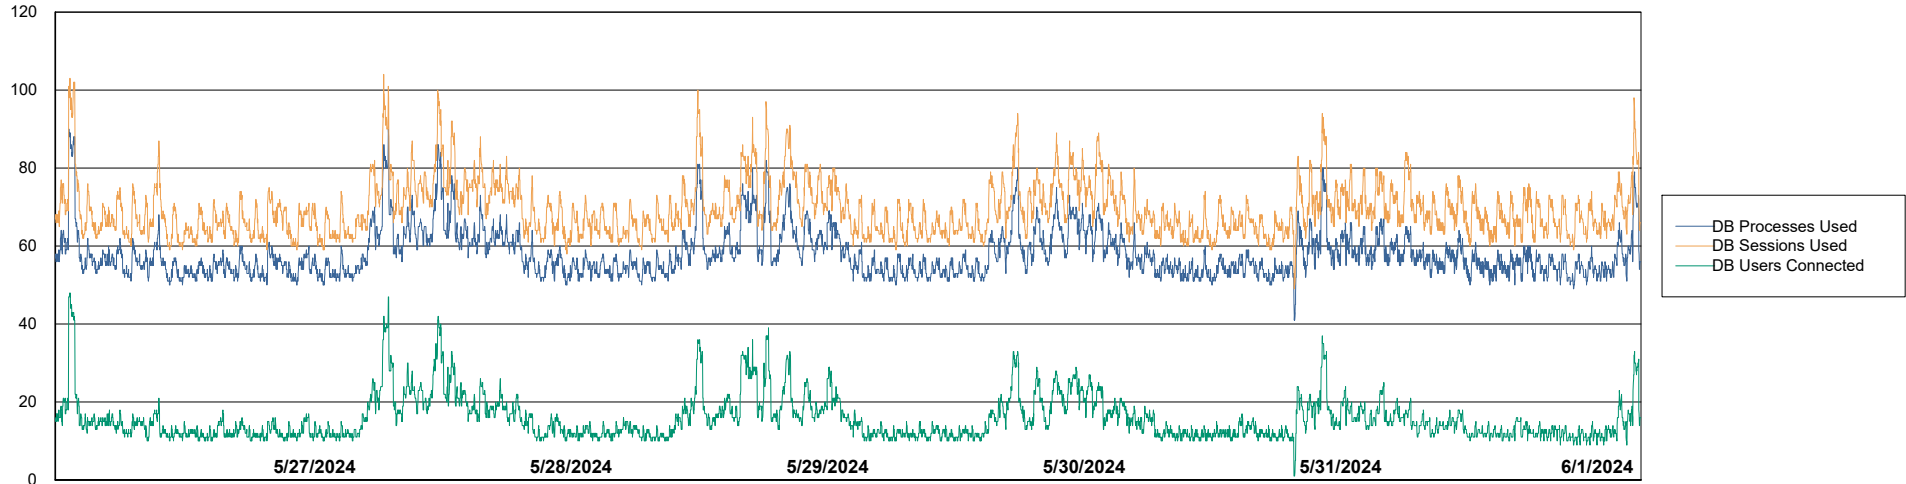

DB Processes Max 300

Weekly SLA Customer Report

Customer NOA_Production (24/7)
Database ID 116

Database Performance NOA_PRD_NOVOBI_ABS1

Weekly SLA Customer Report

Customer NOA_Production (24/7)
Database ID 116