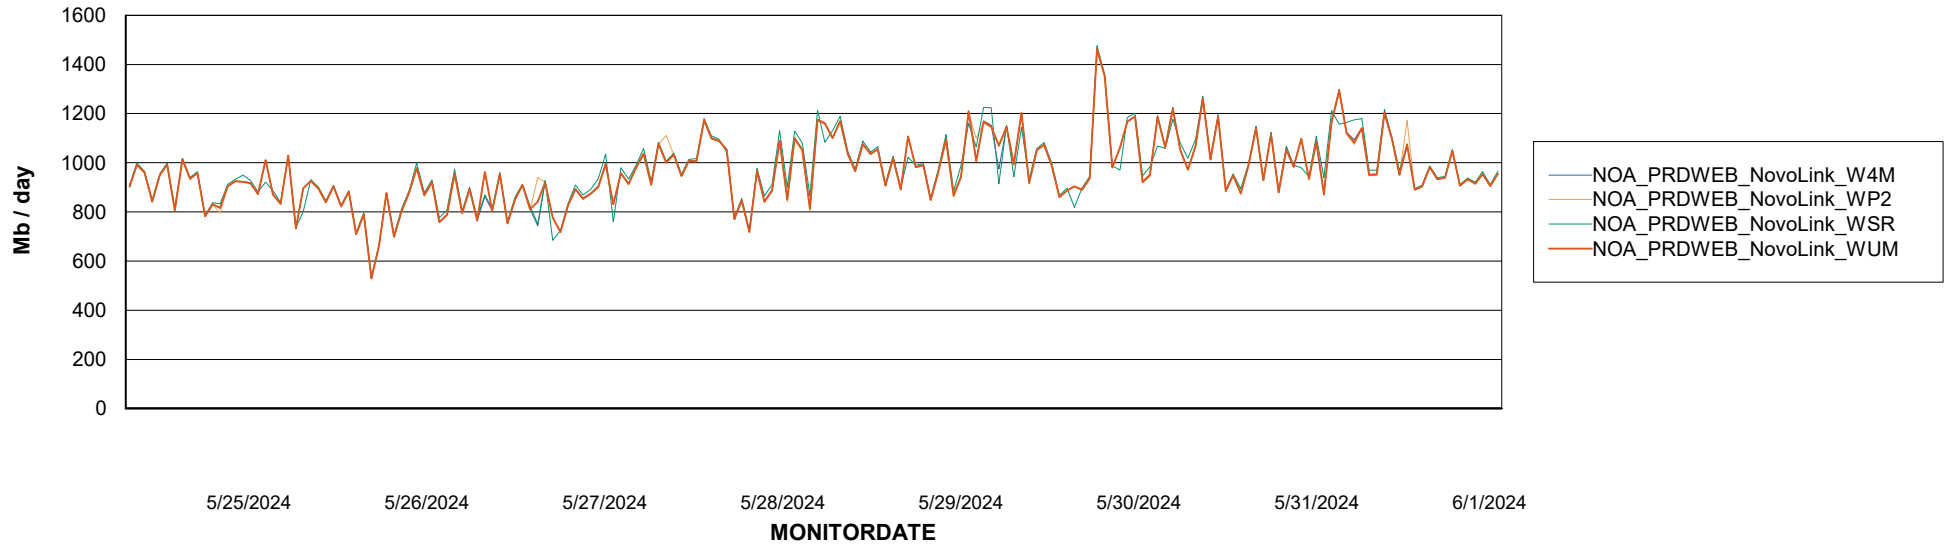

Avg memory used per ReportServer Service

Weekly SLA Customer Report

Customer NOA_Production (24/7)
Database ID 116

ABSSolute Web Component Services

Avg memory used per ABS Web component

Weekly SLA Customer Report