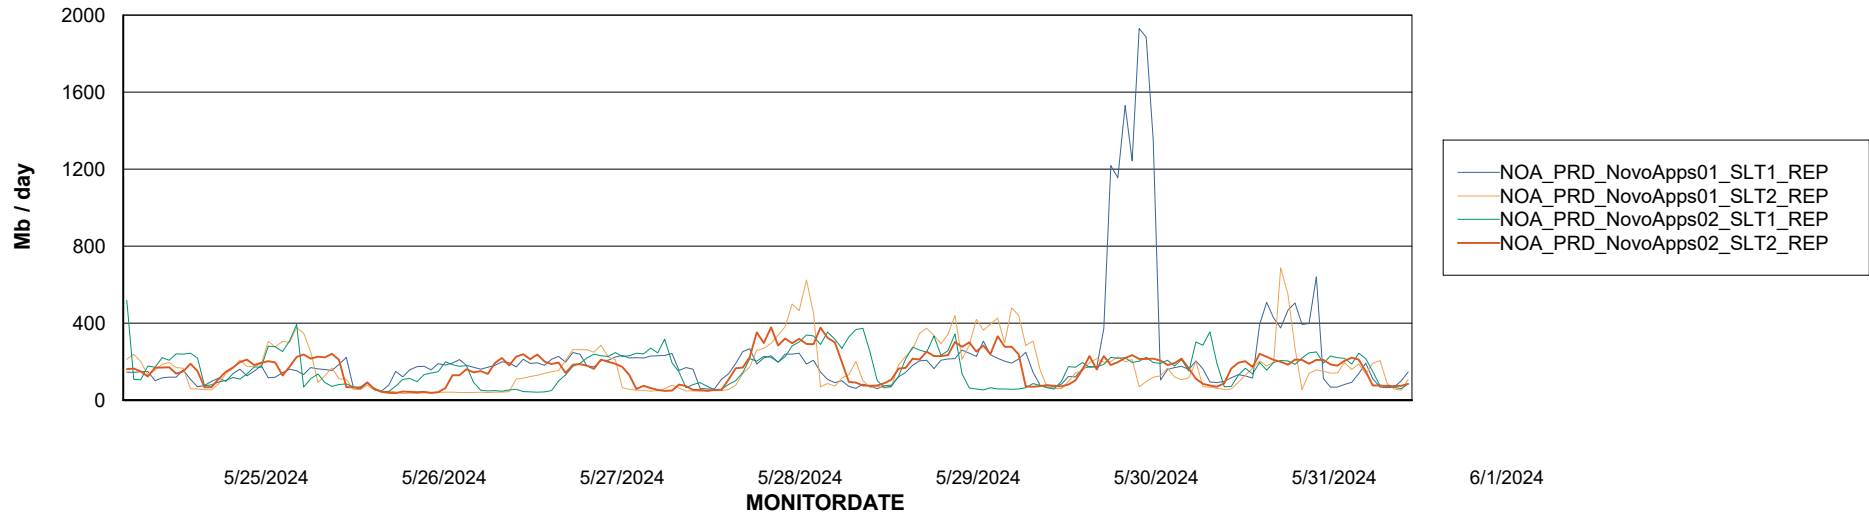

ABSSolute Application ReportServer Services

Avg memory used per ReportServer Service