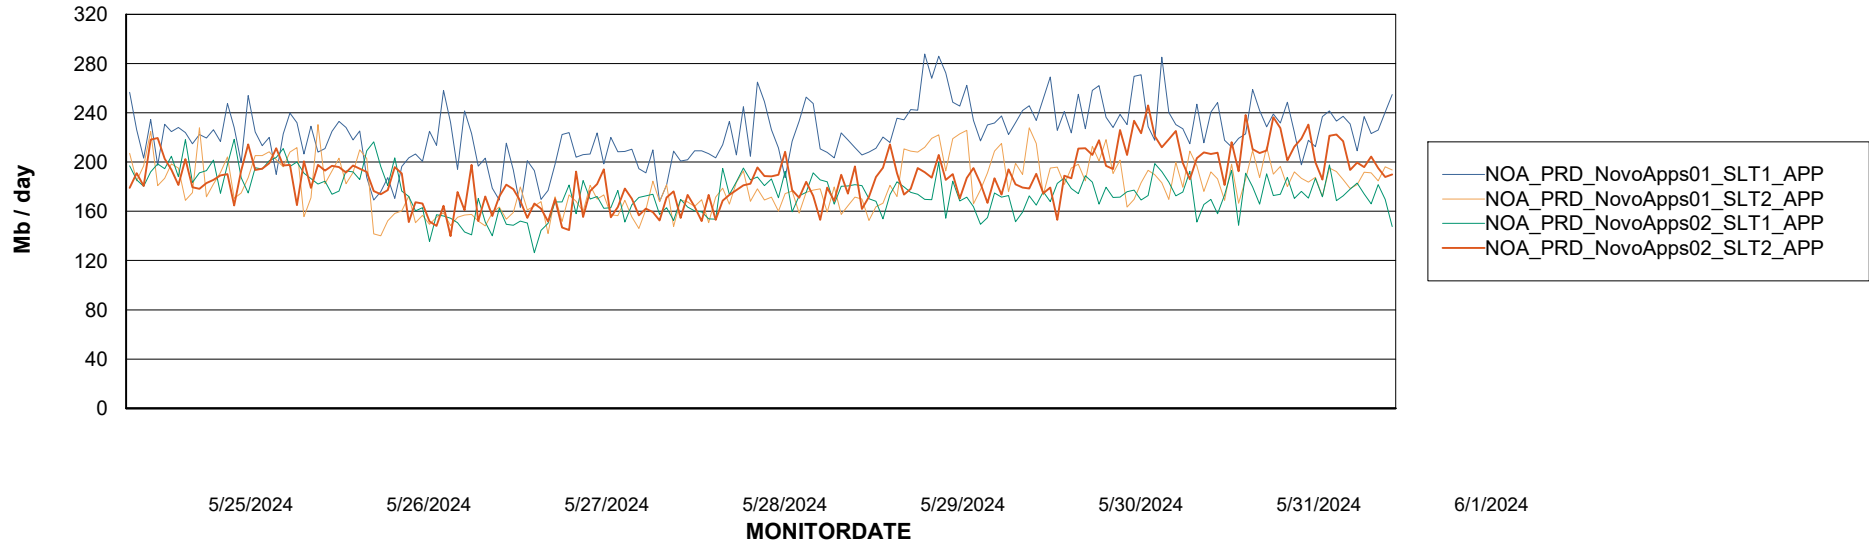

ABSSolute Application Server Services

Avg memory used per ABS Server Service