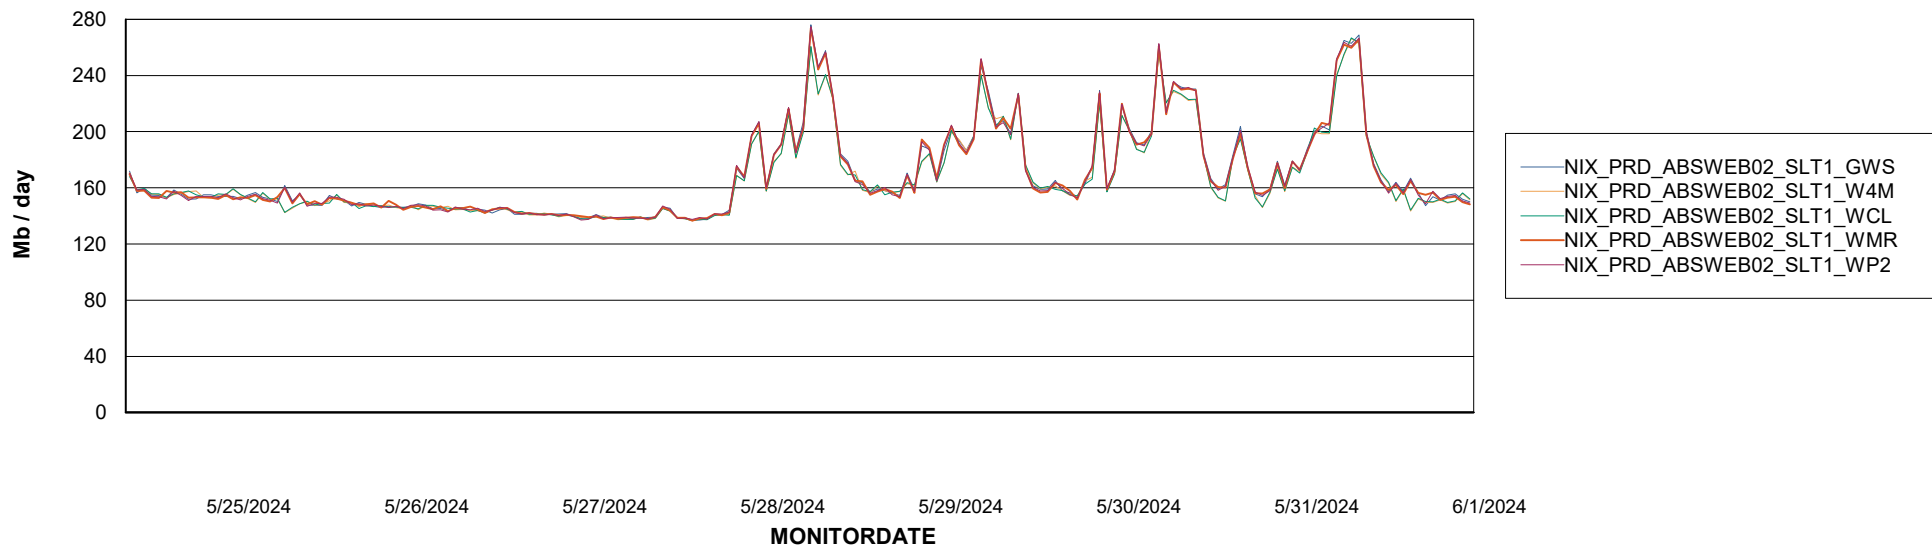

ABSSolute Web Component Services

Avg memory used per ABS Web component