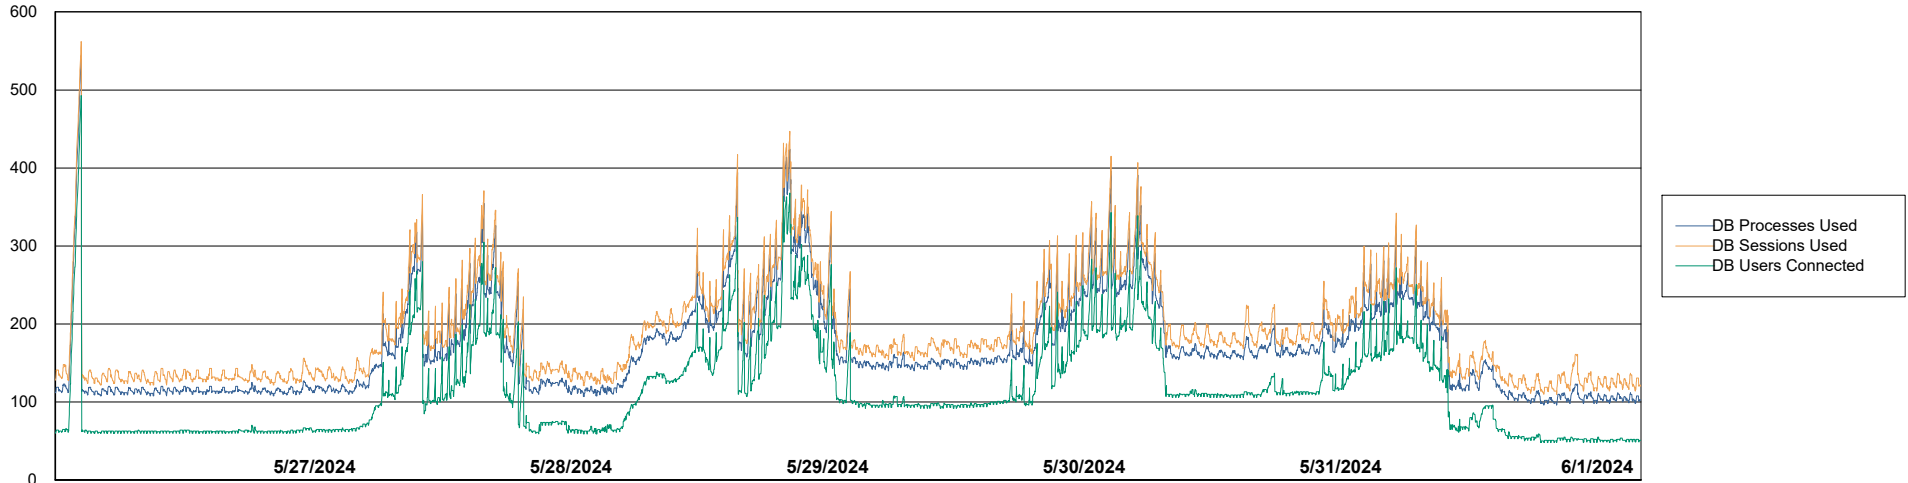

Weekly SLA Customer Report

Customer NIX_Production
Database ID 51

Database Performance NIX_PRD_ABSBI_ABS1

Weekly SLA Customer Report

Customer NIX_Production
Database ID 51

Database Performance NIX_PRD_ABSD01_ABS1