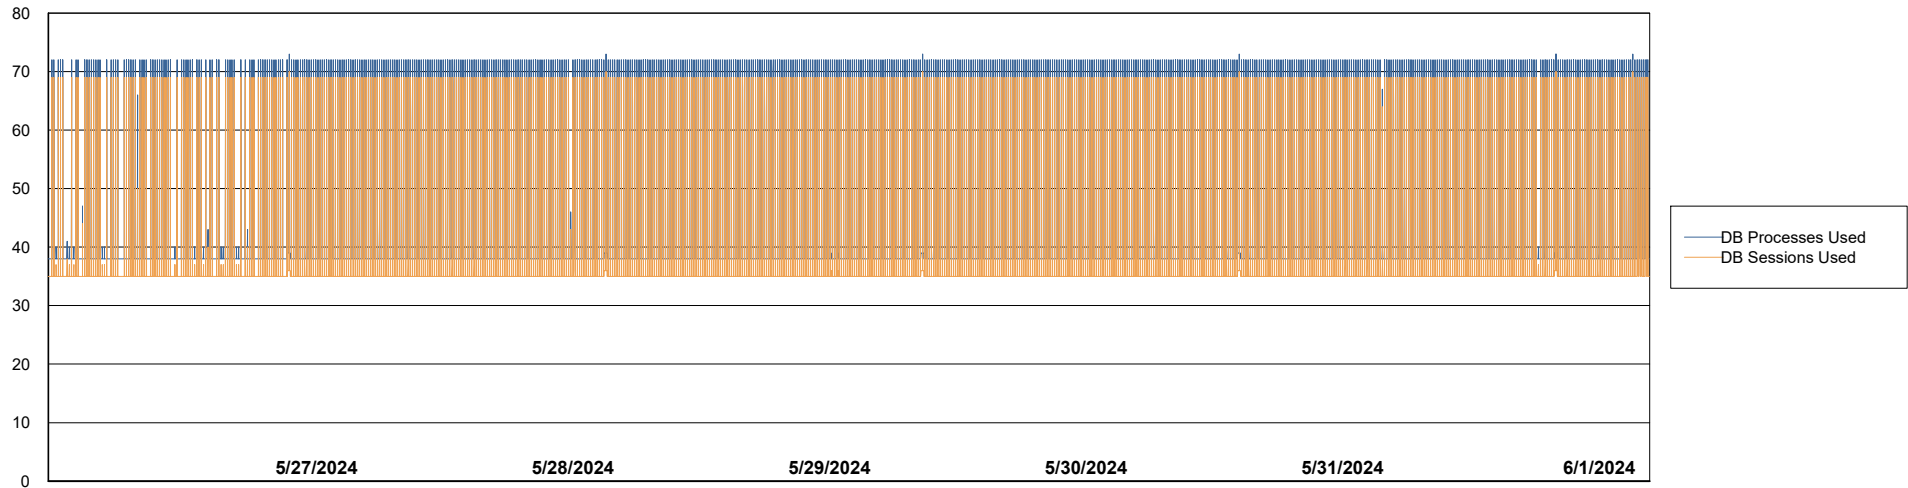

Database Performance NIX_PRD_ABSD02_HSBABS1

DB Processes Max 300