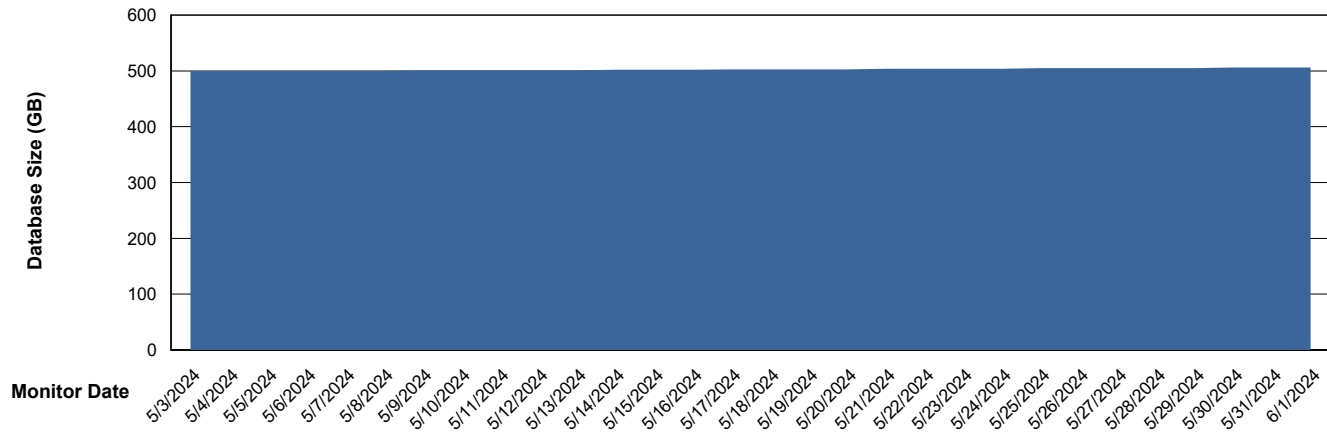

DATABASE SIZE NIX_PRD_ABSDB01_ABS1

Database growth over last month