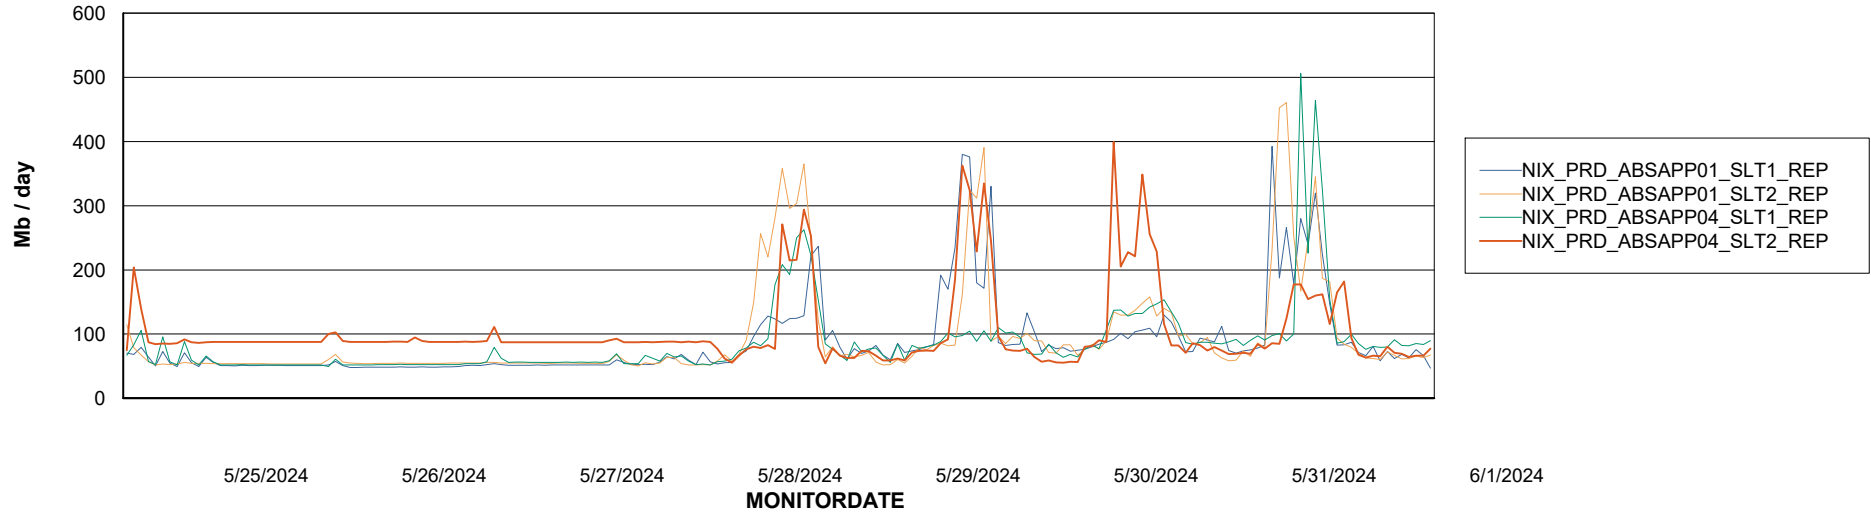

Avg memory used per ABS Server Service

Avg users per day per ABS server

Weekly SLA Customer Report

Customer NIX_Production
Database ID 51

ABSSolute Application ReportServer Services

Avg memory used per ReportServer Service