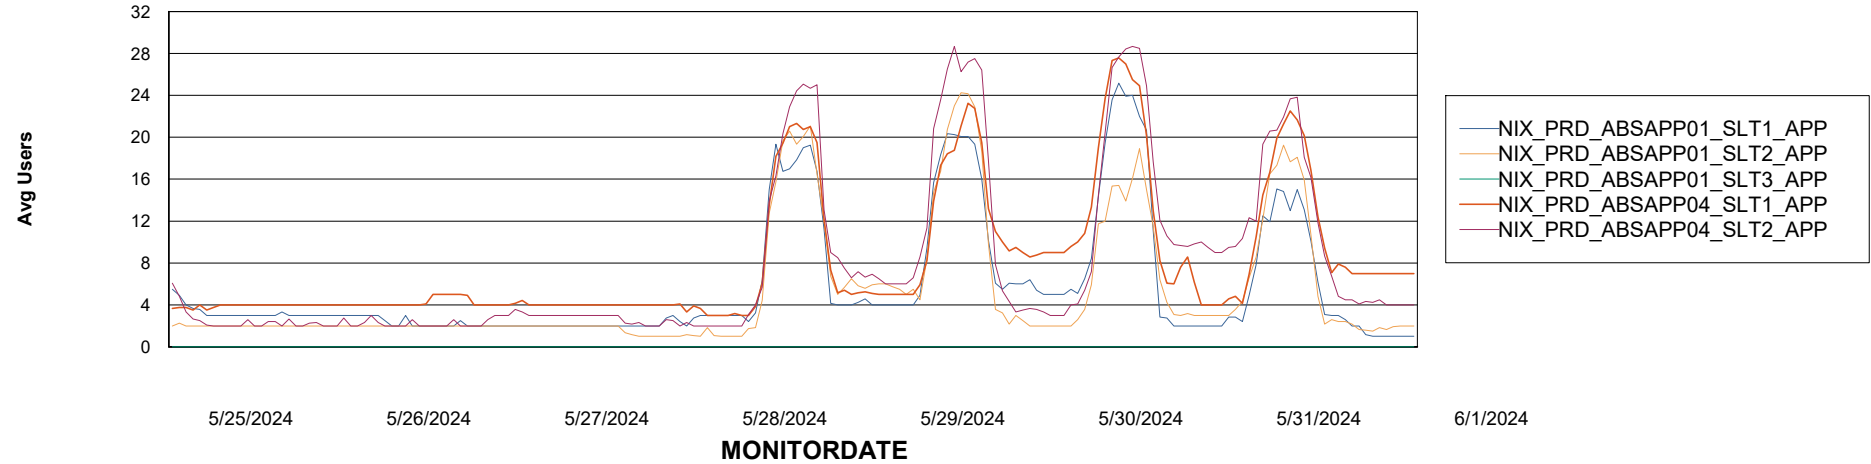

Avg users per day per ABS server