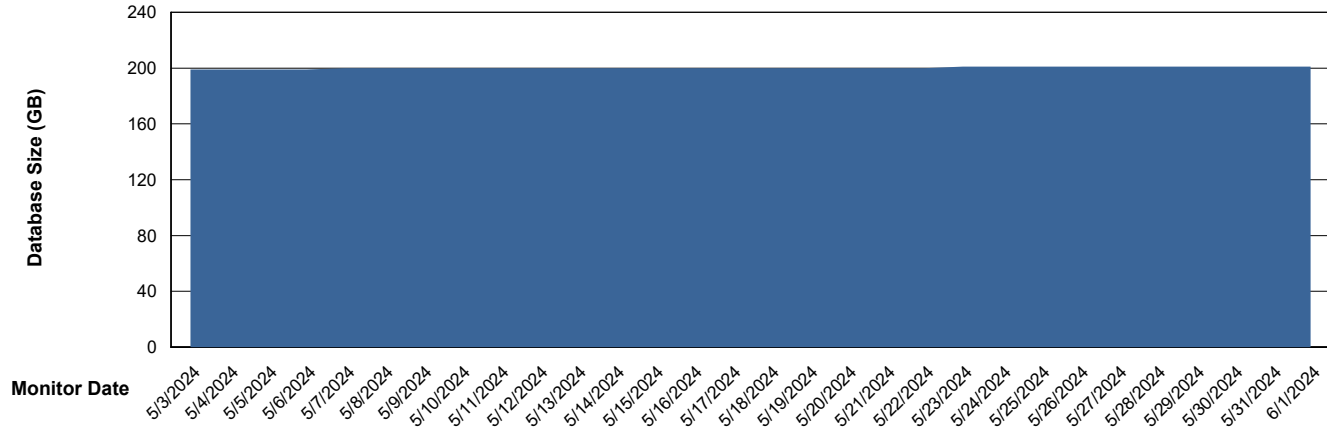

DATABASE SIZE NIX_PRD_ABSBI_ABS1

Database growth over last month