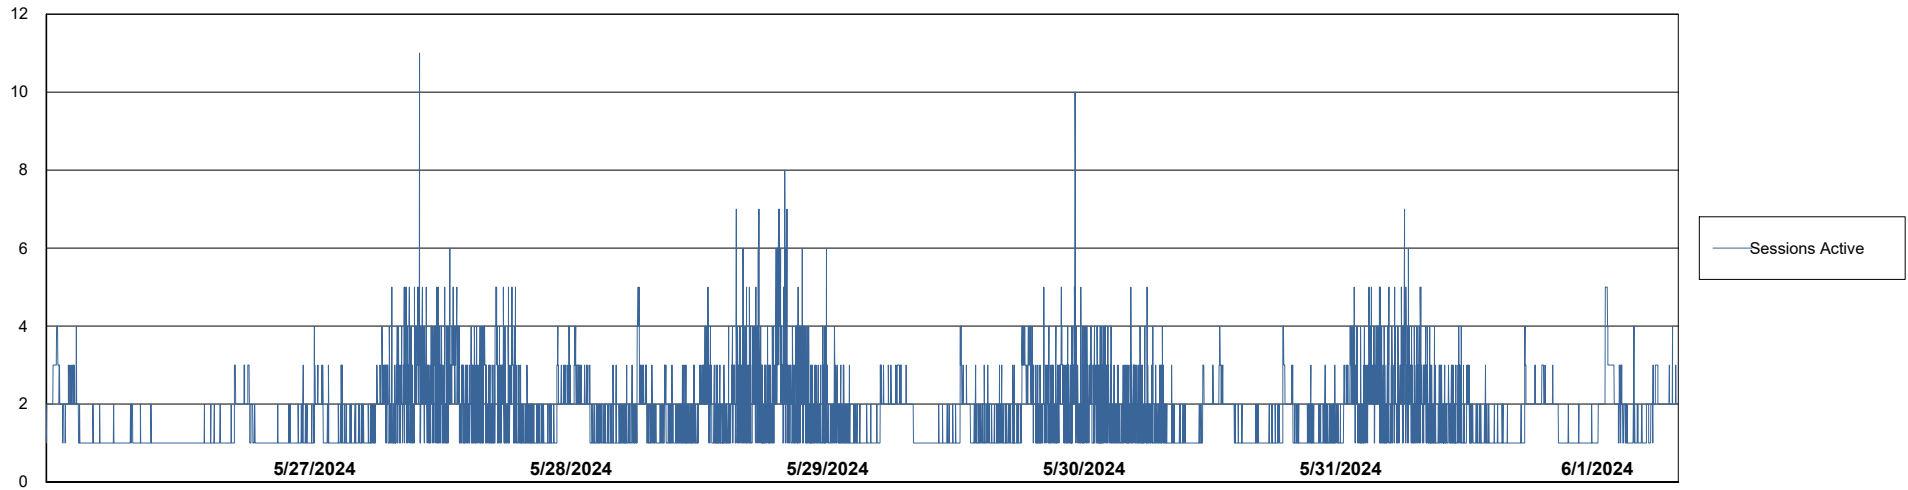

Weekly SLA Customer Report

Customer NIX_Production
Database ID 51

Database Performance NIX_PRD_ABSBI_ABS1

Weekly SLA Customer Report

Customer NIX_Production
Database ID 51

Database Performance NIX_PRD_ABSD01_ABS1