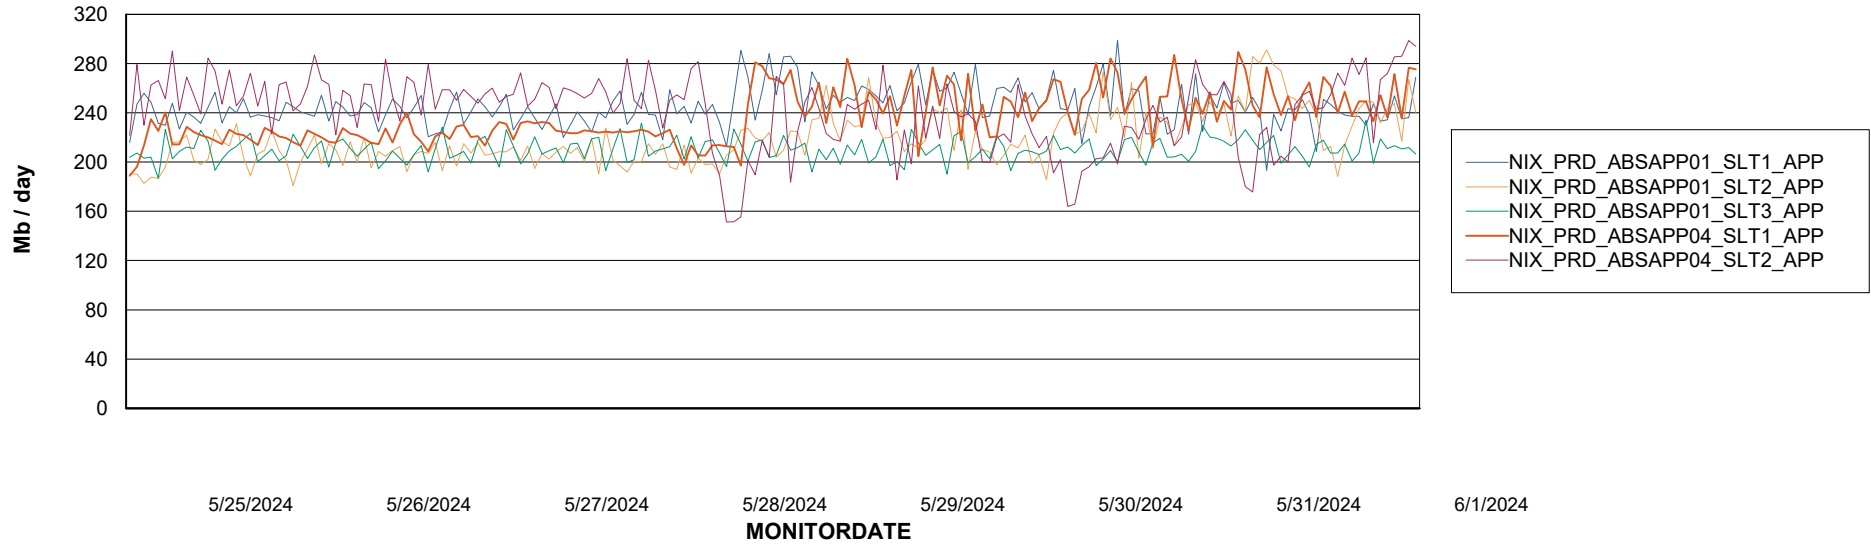

ABSSolute Application Server Services

Avg memory used per ABS Server Service