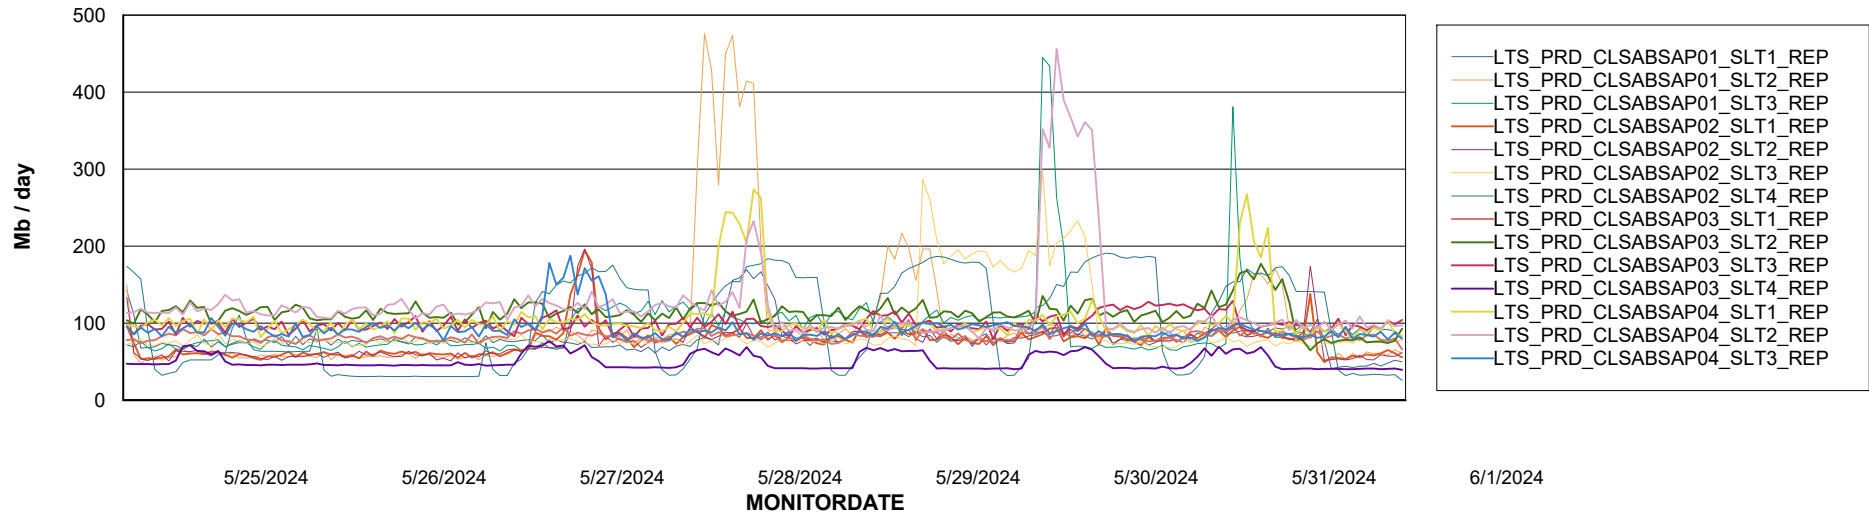

ABSSolute Application ReportServer Services

Avg memory used per ReportServer Service