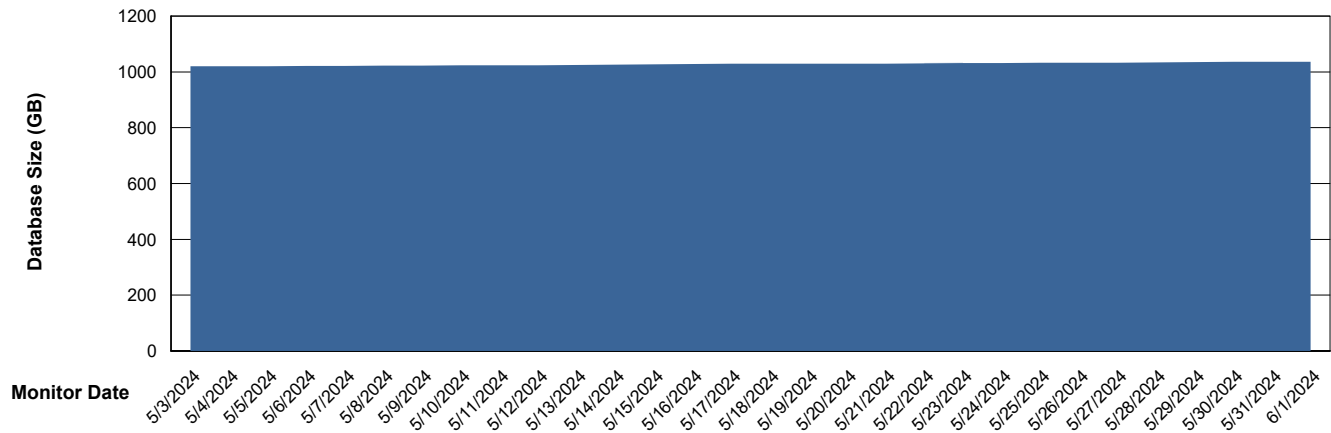

Customer LTS(CleanLease)_Production
Database ID 126

DATABASE SIZE LTS_PRD_CLSABSBI01_ABS1

Database growth over last month

DATABASE SIZE LTS_PRD_CLSABSDB01_ABS1

Database growth over last month

Weekly SLA Customer Report