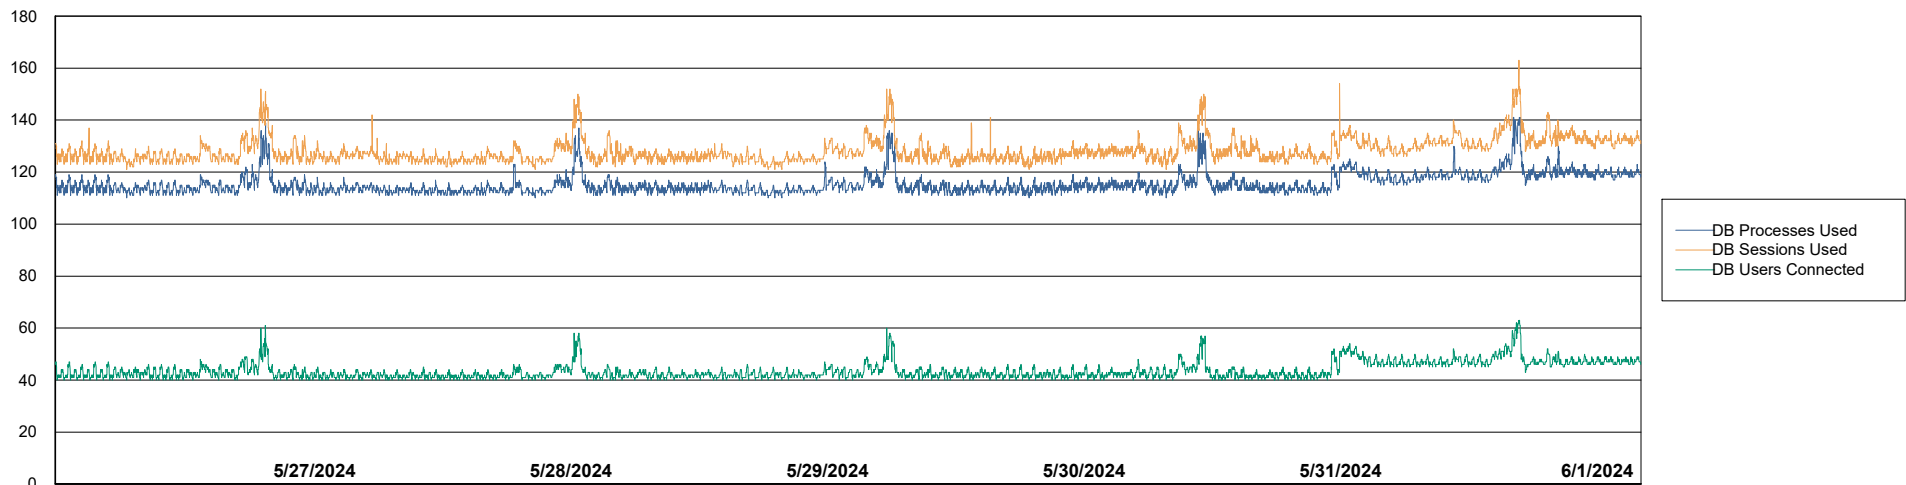

Database Performance LTS_PRD_CLSABSBI01_ABS1