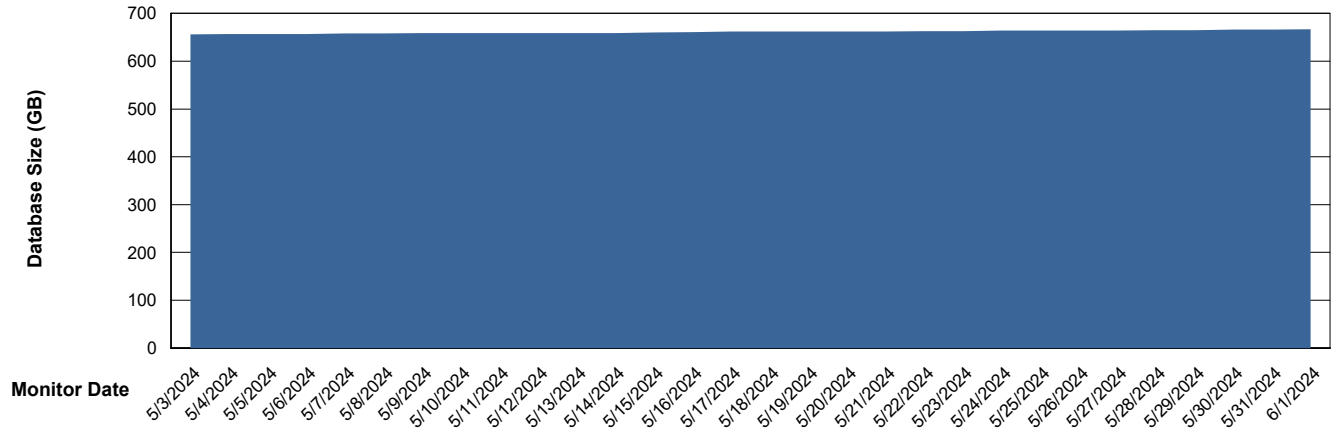

DATABASE SIZE LTS_PRD_CLSABSBI01_ABS1

Database growth over last month