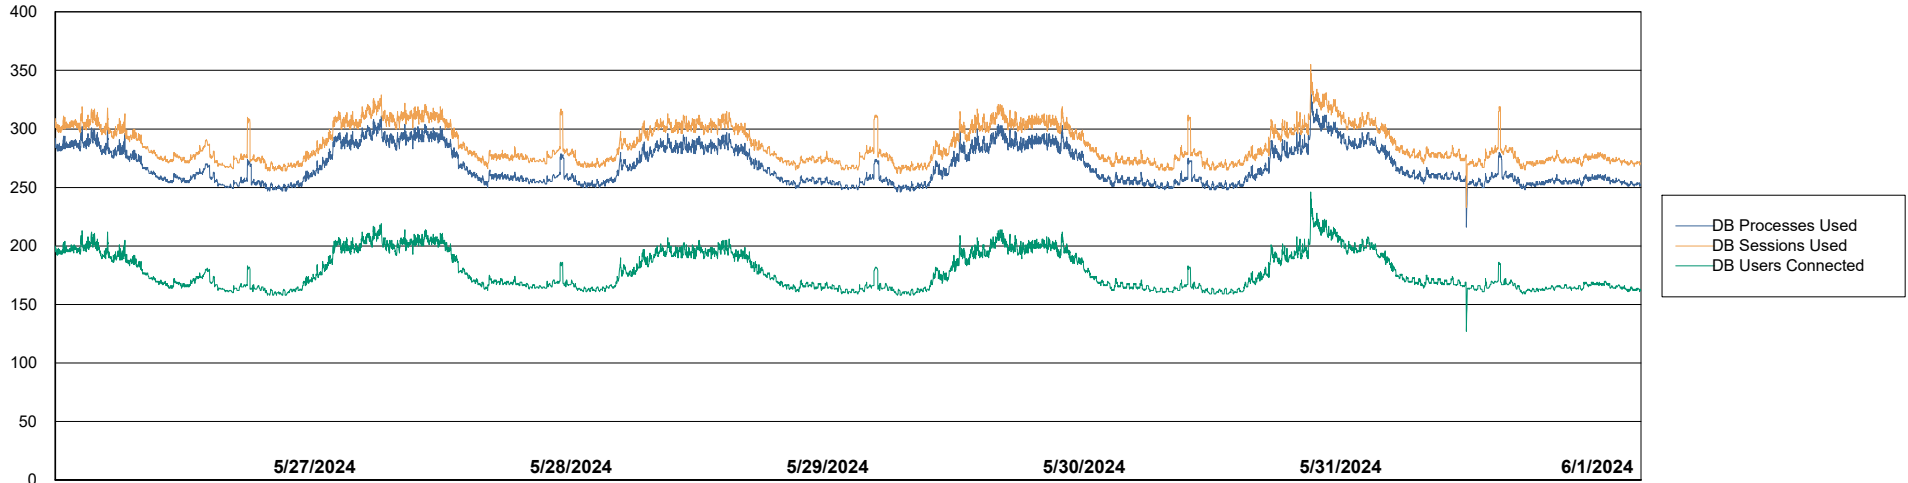

Weekly SLA Customer Report

Customer LTS(CleanLease)_Production
Database ID 126

Database Performance LTS_PRD_CLSABSBI01_ABS1

Weekly SLA Customer Report

Customer LTS(CleanLease)_Production
Database ID 126

Database Performance LTS_PRD_CLSABSDB01_ABS1