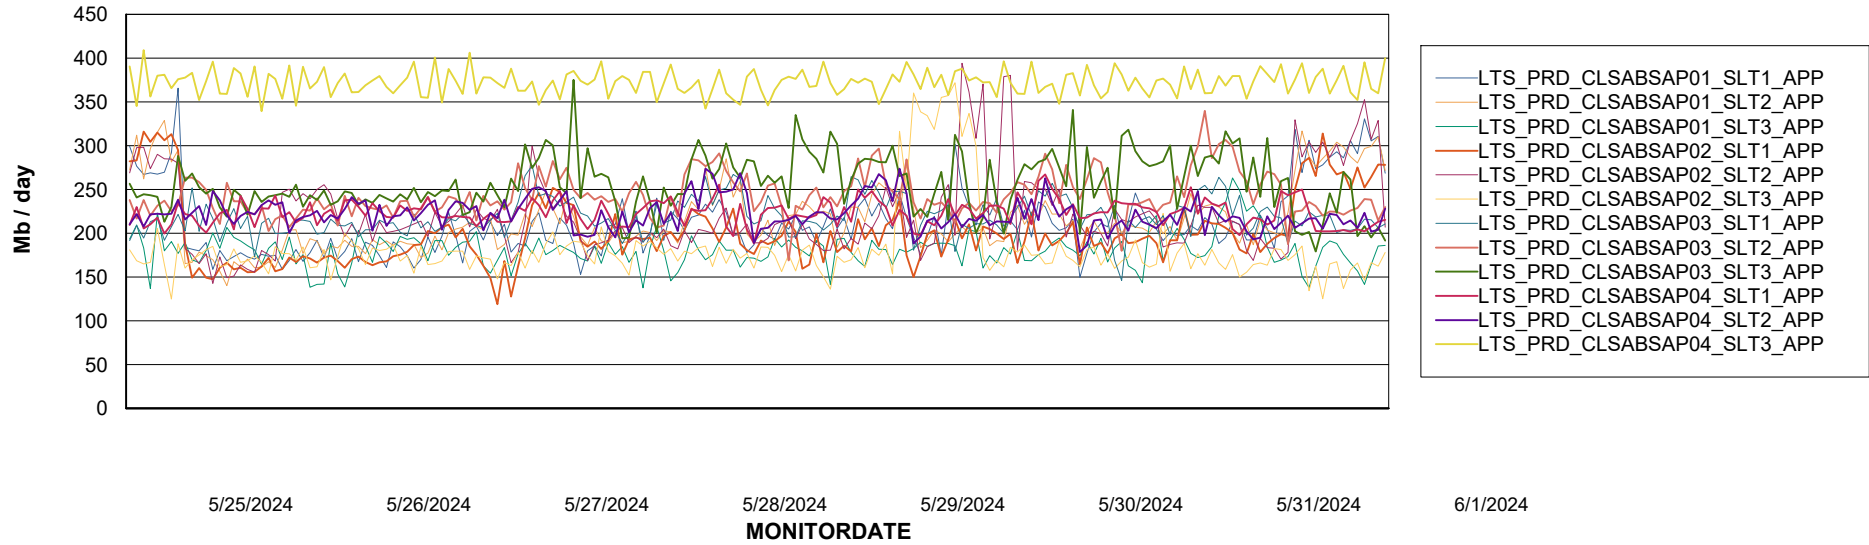

ABSSolute Application Server Services

Avg memory used per ABS Server Service