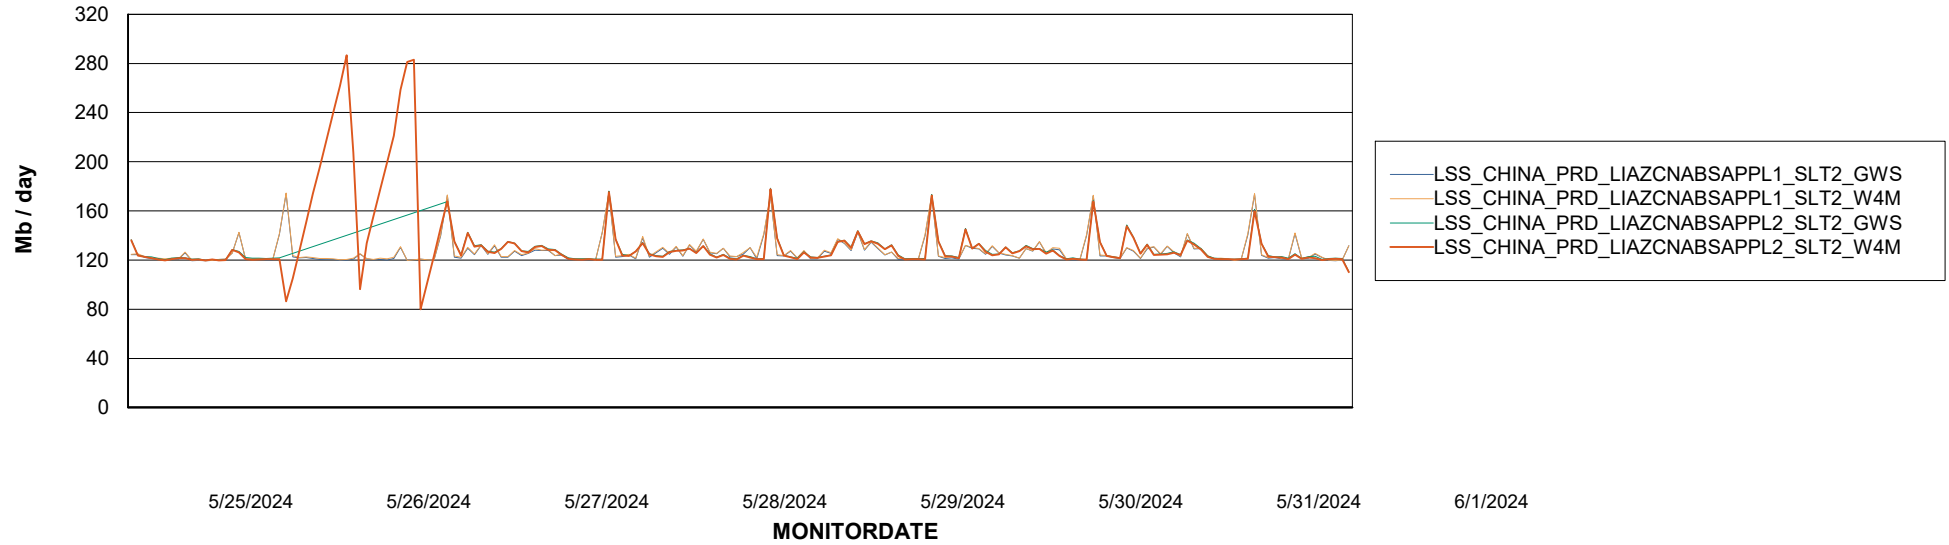

Avg memory used per ReportServer Service

Weekly SLA Customer Report

Customer LSS_CHINA_Production
Database ID 202

ABSSolute Web Component Services

Avg memory used per ABS Web component

Weekly SLA Customer Report