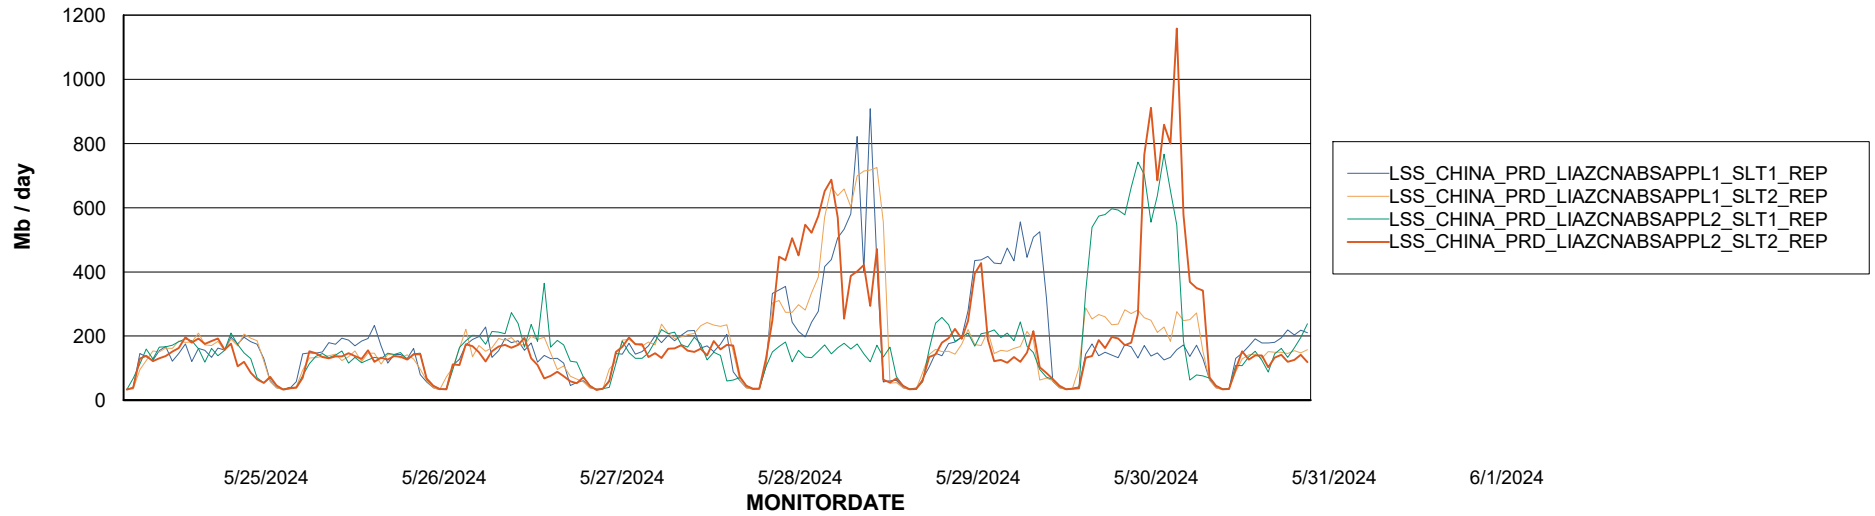

ABSSolute Application ReportServer Services

Avg memory used per ReportServer Service