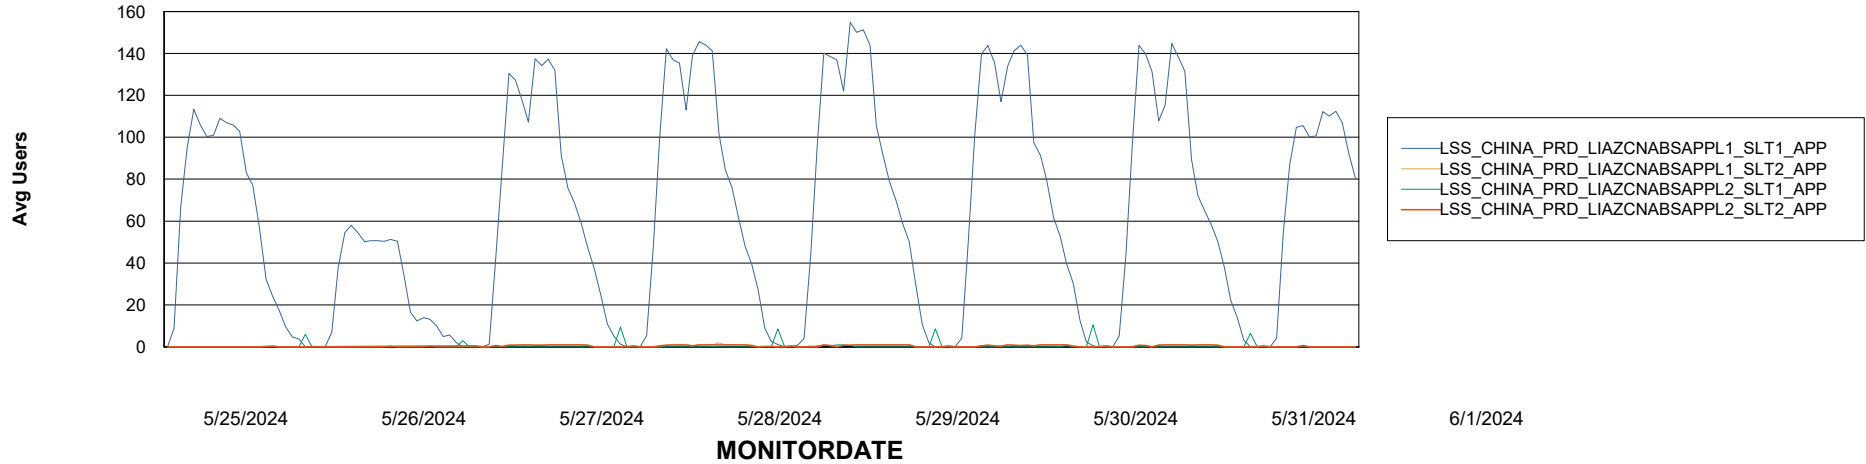

Avg users per day per ABS server