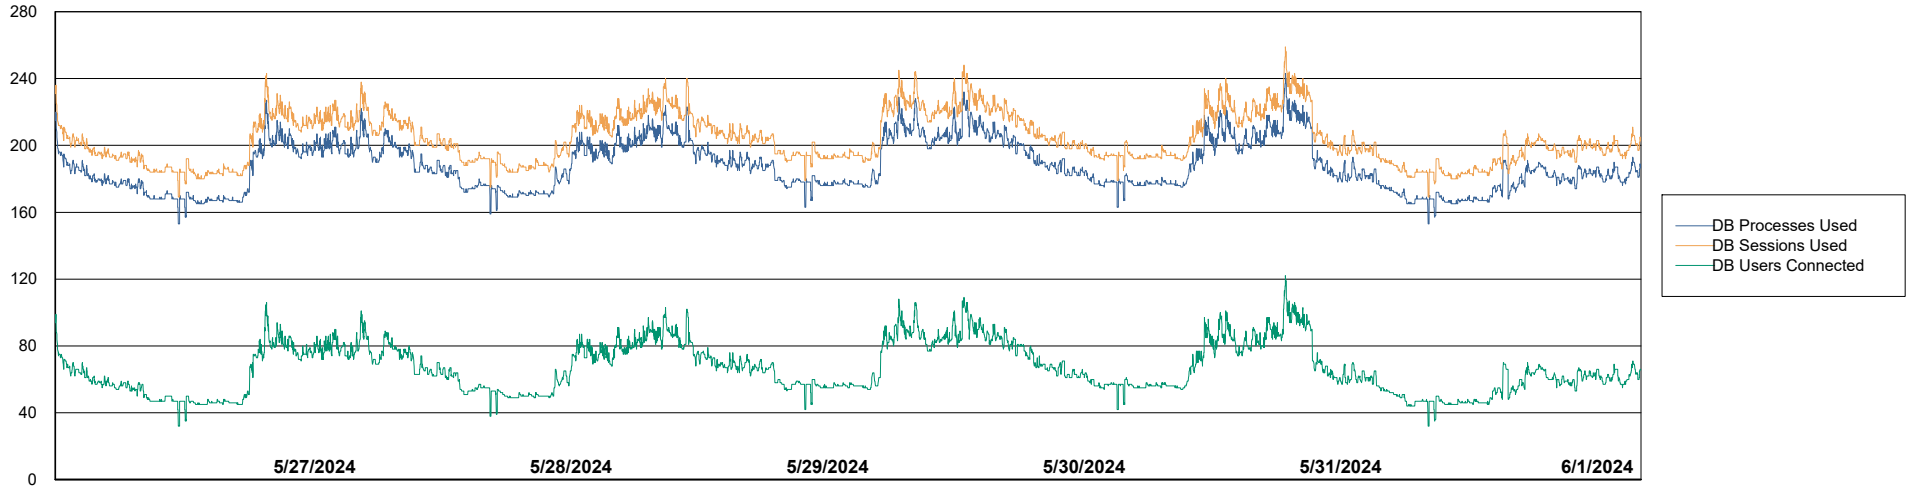

Weekly SLA Customer Report

Customer LSS_CHINA_Production
Database ID 202

Harddisk Usage LSS_CHINA_PRD_liazcne2VMProdABSSoluteDB1

	Free disk space on / (%)	Total disk space on / (Gb)	Used disk space on / (Gb)	Free disk space on /boot (%)	Total disk space on /boot (Gb)	Used disk space on /boot (Gb)	Free disk space on /u01 (%)	Total disk space on /u01 (Gb)	Used disk space on /u01 (Gb)	Free disk space on /u02 (%)
6/1/2024	77	63	15	69	0	0	45	49	25	44
5/31/2024	77	63	15	69	0	0	45	49	25	44
5/30/2024	77	63	15	69	0	0	45	49	25	44
5/29/2024	77	63	15	69	0	0	45	49	25	44
5/28/2024	77	63	15	69	0	0	45	49	25	44
5/27/2024	77	63	15	69	0	0	47	49	25	44
5/26/2024	77	63	15	69	0	0	47	49	25	44

Harddisk Usage LSS_CHINA_PRD_liazcne2VMProdABSSoluteDB2

	Free disk space on / (%)	Total disk space on / (Gb)	Used disk space on / (Gb)	Free disk space on /boot (%)	Total disk space on /boot (Gb)	Used disk space on /boot (Gb)	Free disk space on /u01 (%)	Total disk space on /u01 (Gb)	Used disk space on /u01 (Gb)	Free disk space on /u02 (%)
6/1/2024	89	63	7	69	0	0	71	49	13	47
5/31/2024	89	63	7	69	0	0	71	49	13	47
5/30/2024	89	63	7	69	0	0	71	49	13	47
5/29/2024	89	63	7	69	0	0	71	49	13	47
5/28/2024	89	63	7	69	0	0	71	49	13	47
5/27/2024	90	63	7	69	0	0	71	49	13	47
5/26/2024	90	63	7	69	0	0	71	49	13	47

Weekly SLA Customer Report

Customer LSS_CHINA_Production
Database ID 202

Database Performance LSS_CHINA_PRD_liazcne2VMProdABSSoluteDB1_ABS1

Weekly SLA Customer Report

Customer LSS_CHINA_Production
Database ID 202