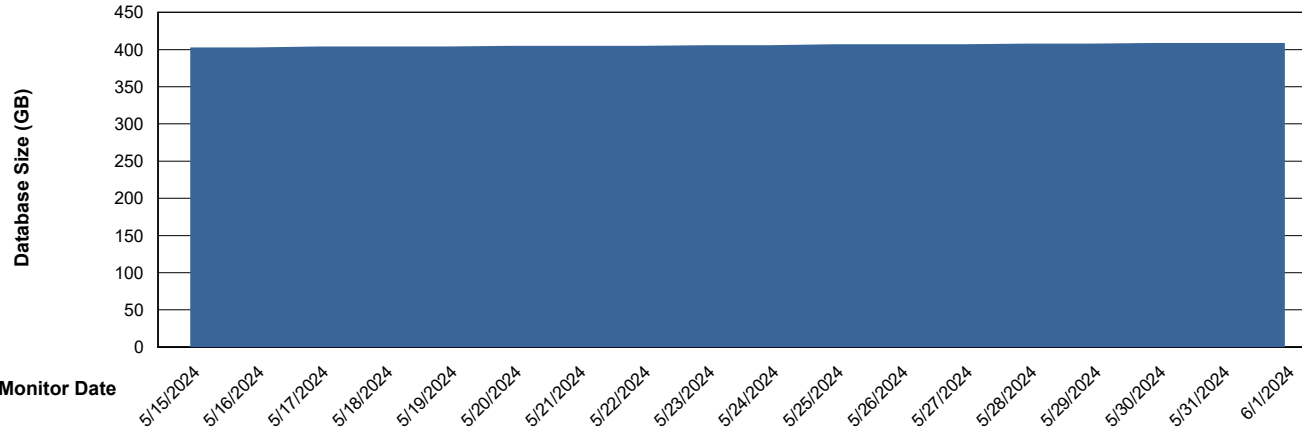

Database growth over last month

Database Tablespace LSS_CHINA_PRD_liazcne2VMProdABSSoluteDB1_ABS1

Date	Tablespace Name	Filesize (Gb)	Usedsize (Gb)	Percentage free
6/1/2024	ABSDATA	431	358	17
	INDX	40	30	25
5/31/2024	ABSDATA	431	358	17
	INDX	40	30	25
5/30/2024	ABSDATA	431	358	17
	INDX	40	30	25
5/29/2024	ABSDATA	431	358	17
	INDX	40	30	25
5/28/2024	ABSDATA	431	357	17
	INDX	40	30	25
5/27/2024	ABSDATA	431	357	17
	INDX	40	30	25
5/26/2024	ABSDATA	431	357	17
	INDX	40	30	25