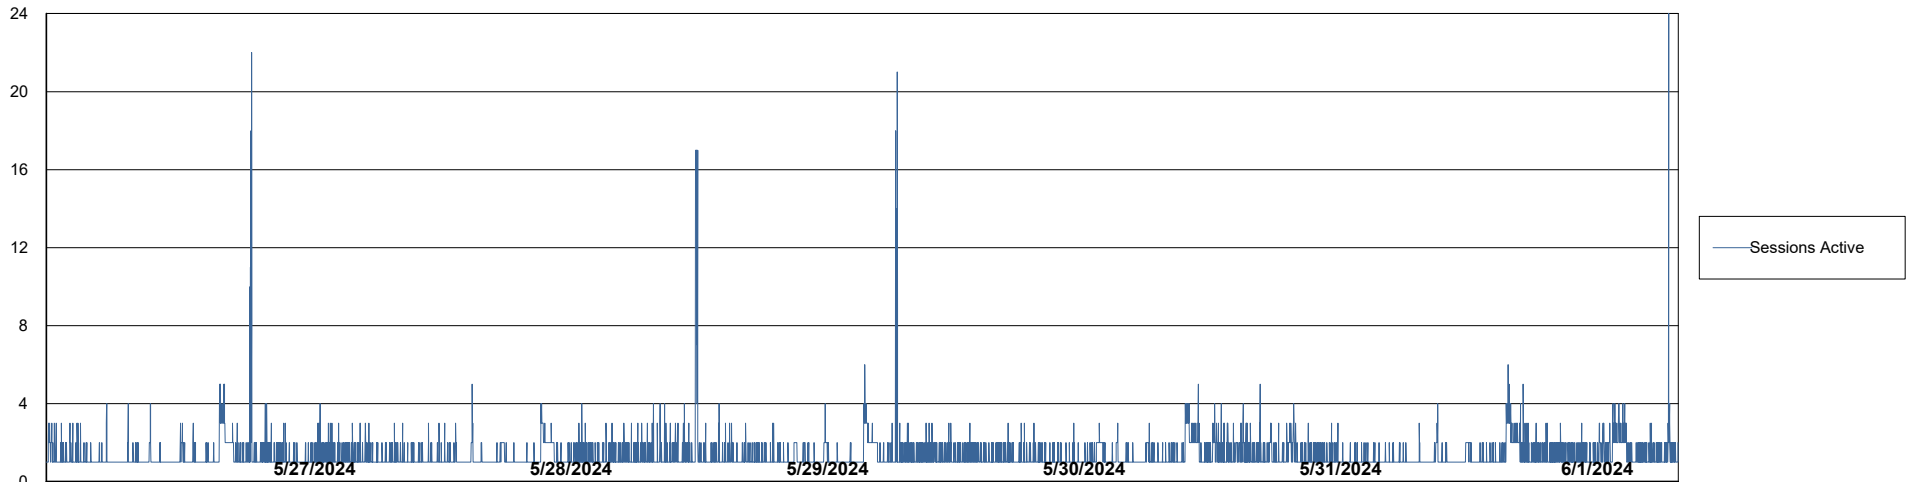

Weekly SLA Customer Report

Customer LSS_CHINA_Production
Database ID 202

Harddisk Usage LSS_CHINA_PRD_liazcne2VMProdABSSoluteDB1

	Free disk space on / (%)	Total disk space on / (Gb)	Used disk space on / (Gb)	Free disk space on /boot (%)	Total disk space on /boot (Gb)	Used disk space on /boot (Gb)	Free disk space on /u01 (%)	Total disk space on /u01 (Gb)	Used disk space on /u01 (Gb)	Free disk space on /u02 (%)
6/1/2024	77	63	15	69	0	0	45	49	25	44
5/31/2024	77	63	15	69	0	0	45	49	25	44
5/30/2024	77	63	15	69	0	0	45	49	25	44
5/29/2024	77	63	15	69	0	0	45	49	25	44
5/28/2024	77	63	15	69	0	0	45	49	25	44
5/27/2024	77	63	15	69	0	0	47	49	25	44
5/26/2024	77	63	15	69	0	0	47	49	25	44

Harddisk Usage LSS_CHINA_PRD_liazcne2VMProdABSSoluteDB2

	Free disk space on / (%)	Total disk space on / (Gb)	Used disk space on / (Gb)	Free disk space on /boot (%)	Total disk space on /boot (Gb)	Used disk space on /boot (Gb)	Free disk space on /u01 (%)	Total disk space on /u01 (Gb)	Used disk space on /u01 (Gb)	Free disk space on /u02 (%)
6/1/2024	89	63	7	69	0	0	71	49	13	47
5/31/2024	89	63	7	69	0	0	71	49	13	47
5/30/2024	89	63	7	69	0	0	71	49	13	47
5/29/2024	89	63	7	69	0	0	71	49	13	47
5/28/2024	89	63	7	69	0	0	71	49	13	47
5/27/2024	90	63	7	69	0	0	71	49	13	47
5/26/2024	90	63	7	69	0	0	71	49	13	47

Weekly SLA Customer Report

Customer LSS_CHINA_Production
Database ID 202

Database Performance LSS_CHINA_PRD_liazcne2VMProdABSSoluteDB1_ABS1

Weekly SLA Customer Report

Customer LSS_CHINA_Production
Database ID 202