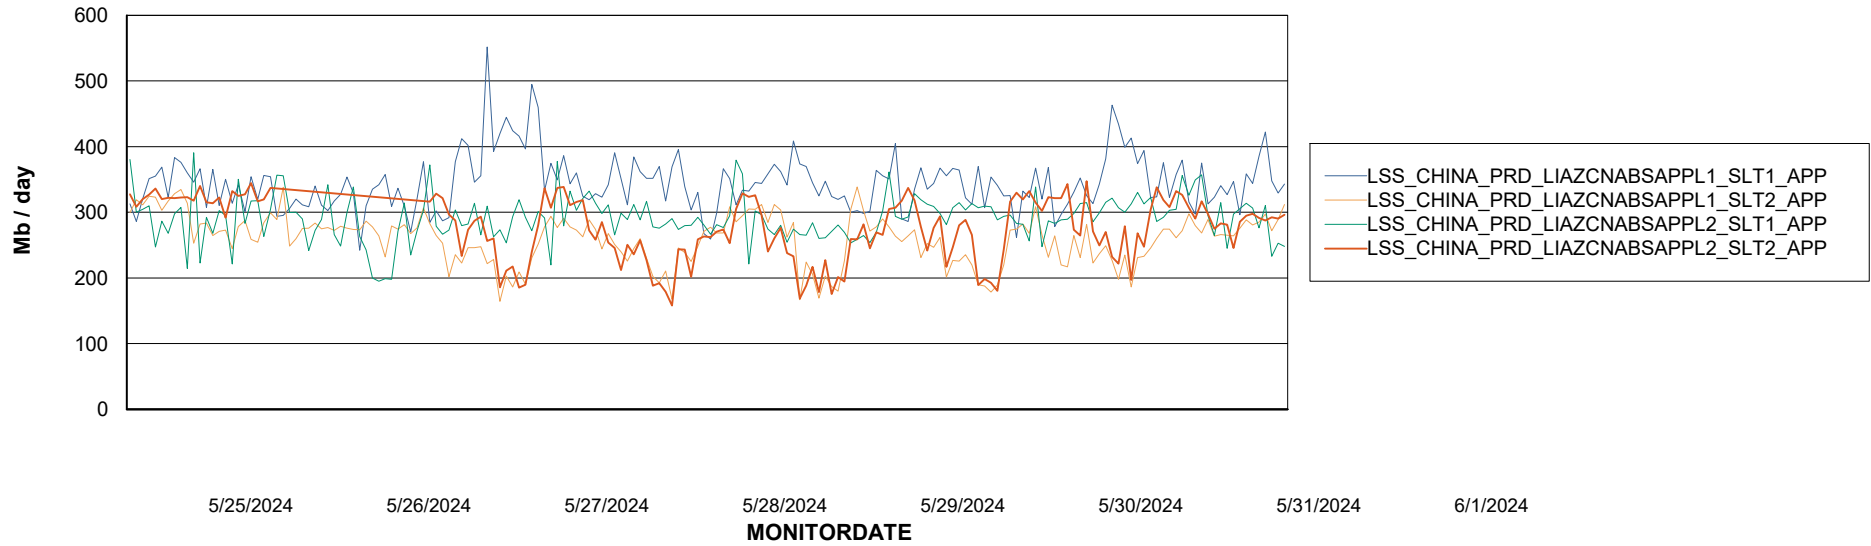

ABSSolute Application Server Services

Avg memory used per ABS Server Service