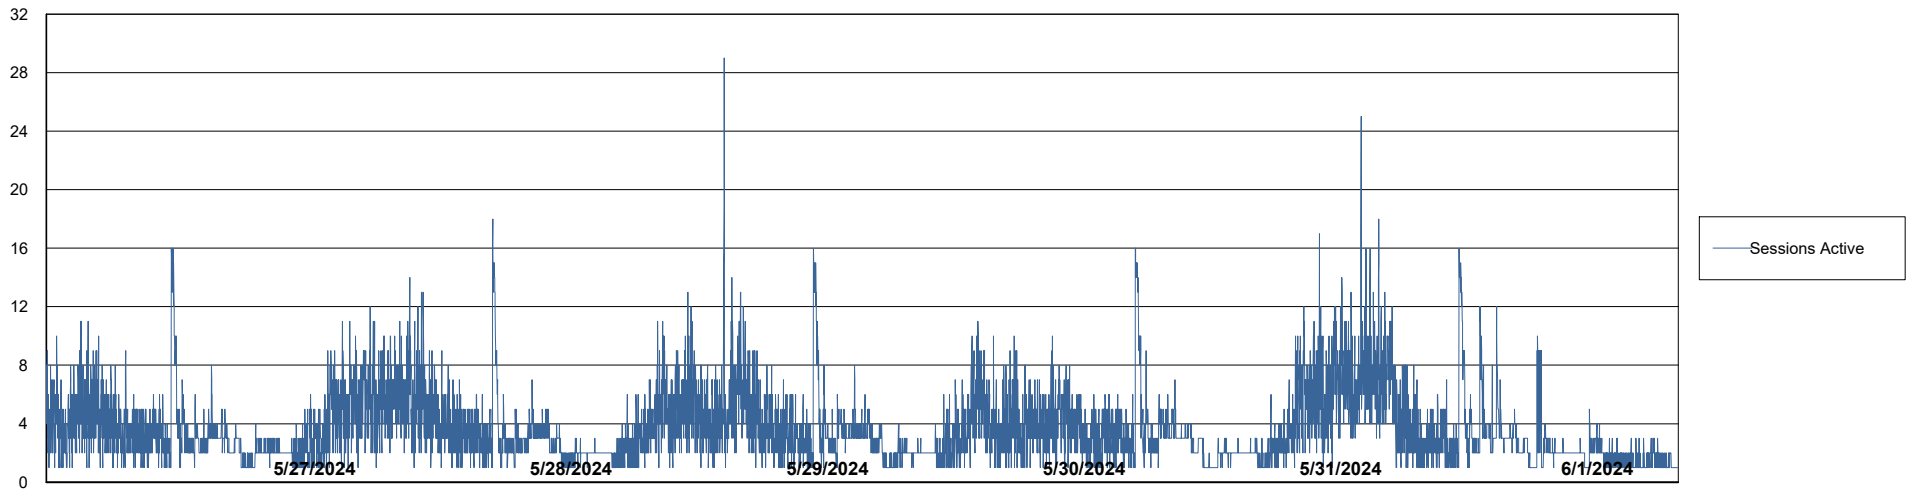

Database Performance KLH_PRD_SRSDDB01_ABS1