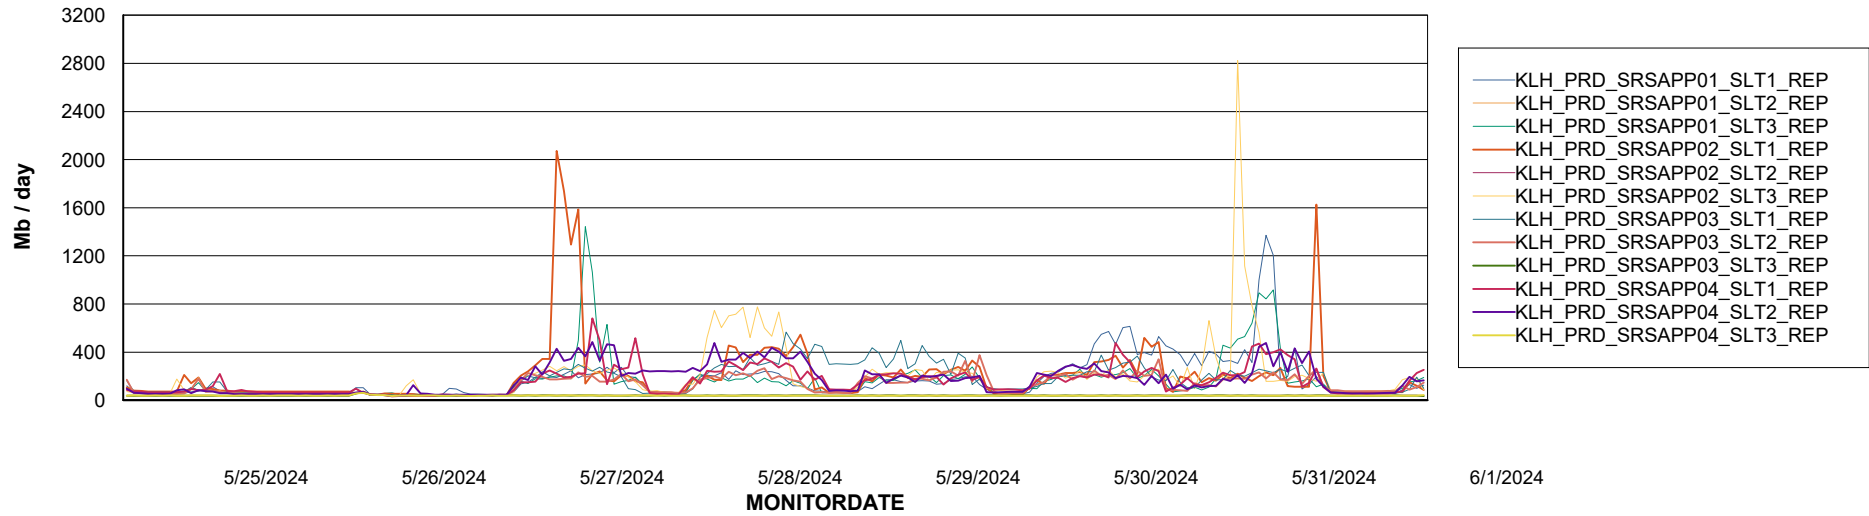

ABSSolute Application ReportServer Services

Avg memory used per ReportServer Service