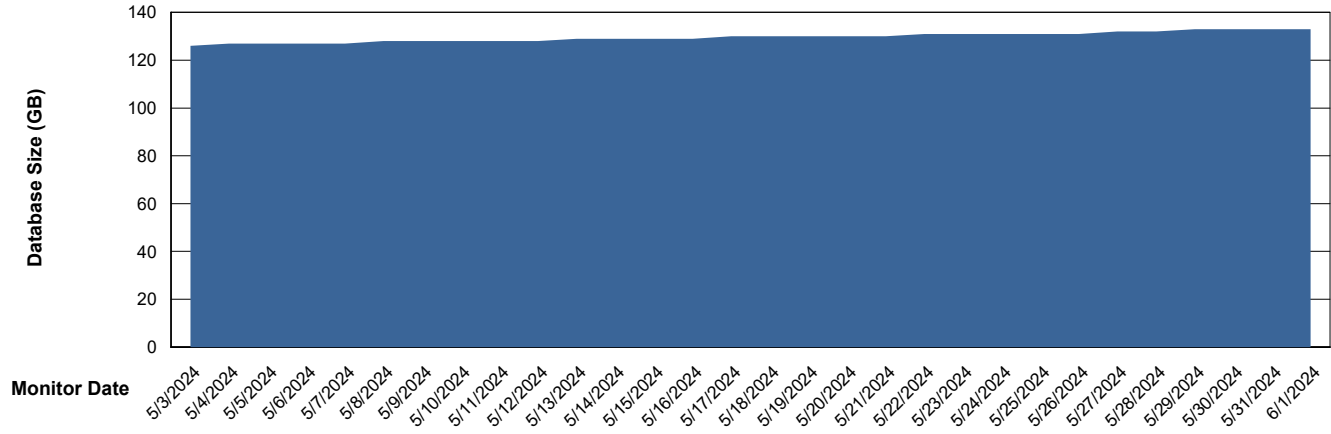

DATABASE SIZE KLH_PRD_SRSBIDB01_ABS1

Database growth over last month