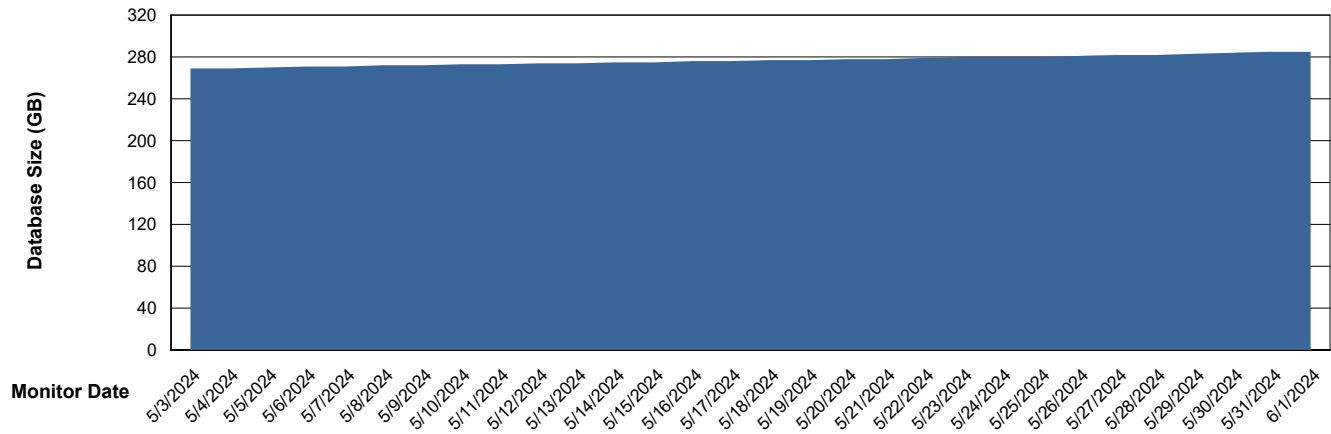

DATABASE SIZE KLH_PRD_SRSDB01_ABS1

Database growth over last month