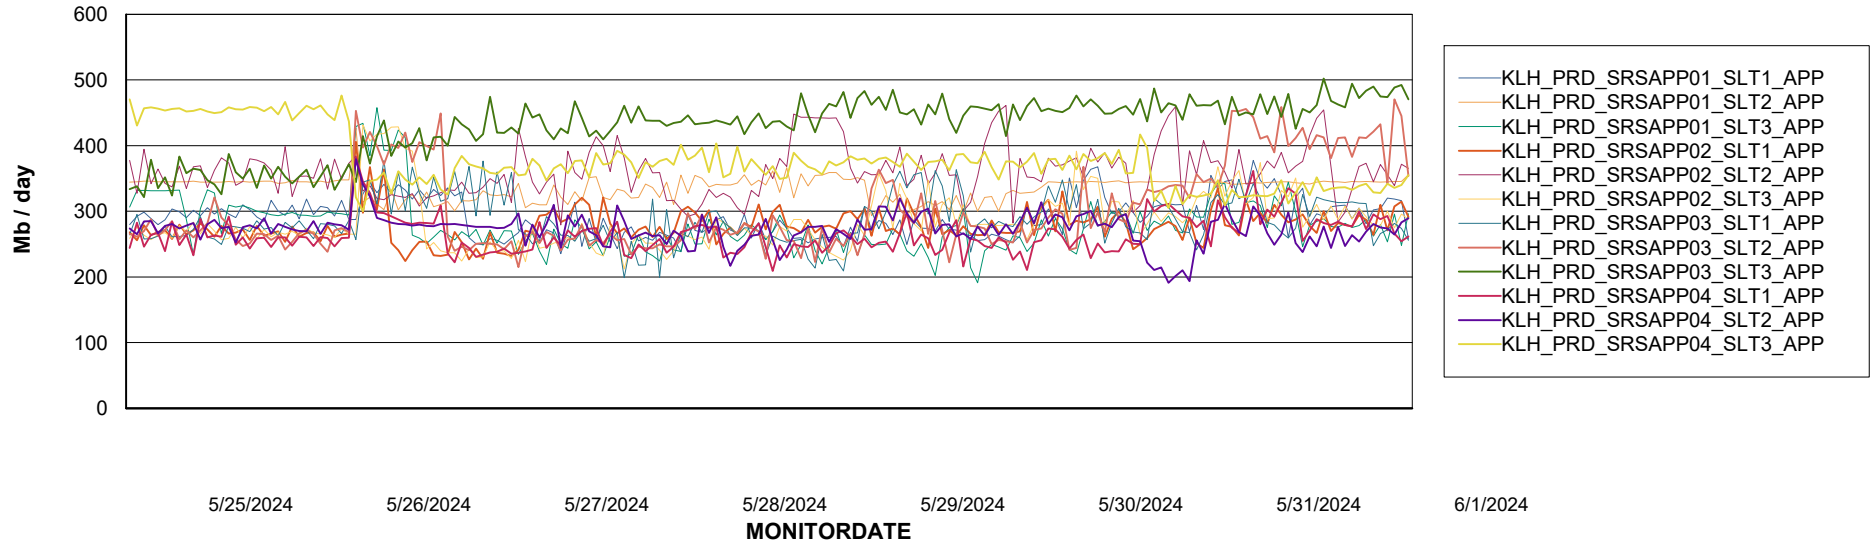

ABSSolute Application Server Services

Avg memory used per ABS Server Service