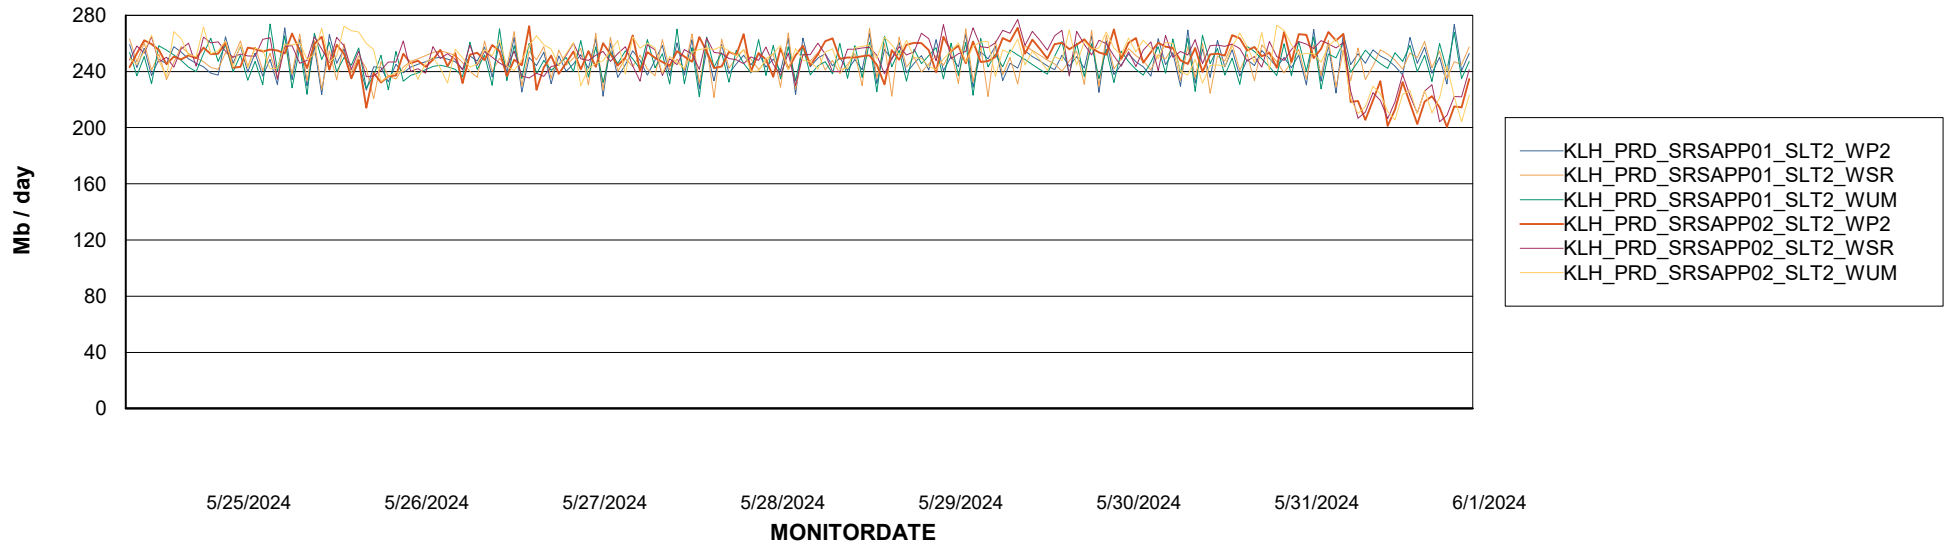

ABSolute Web Component Services

Avg memory used per ABS Web component