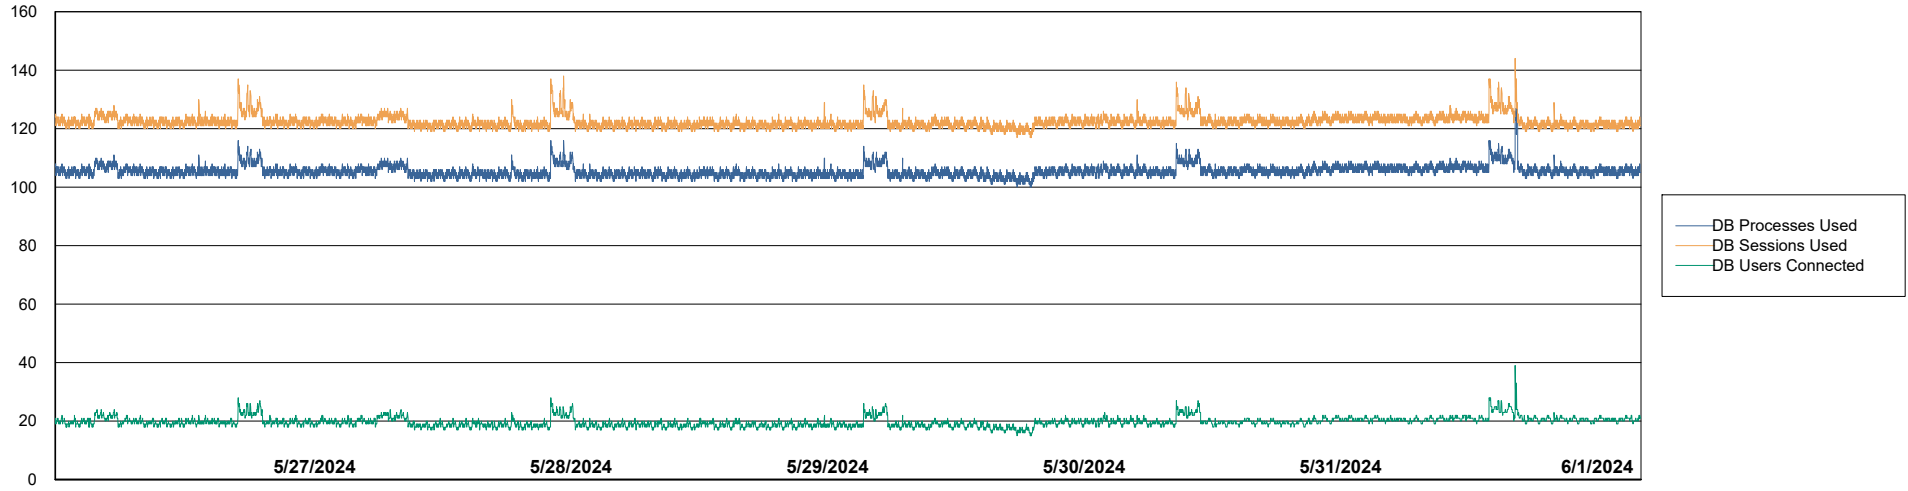

Database Performance KLH_PRD_SRSBIDB01_ABS1