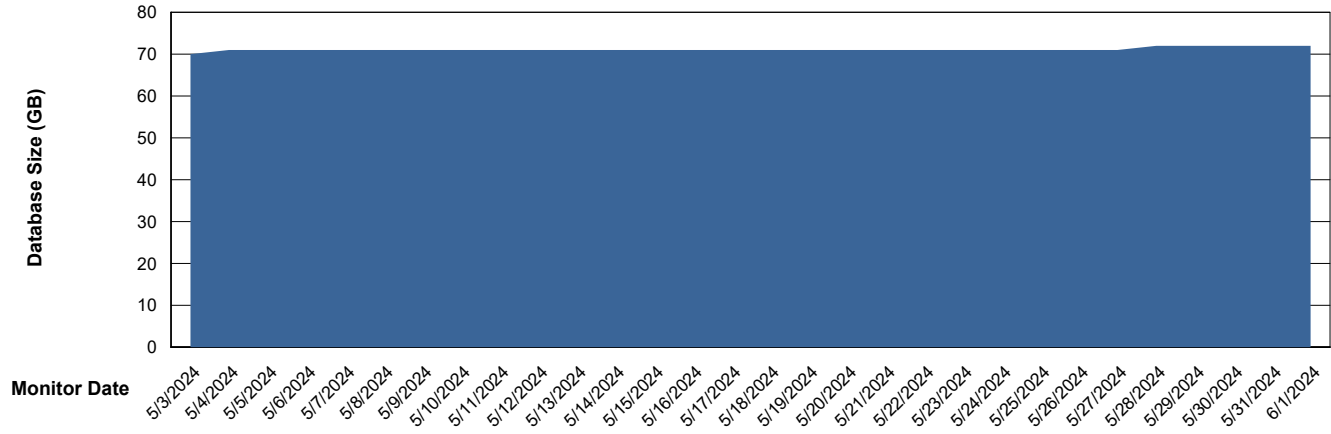

DATABASE SIZE KLA_PRD_KLAHQORA05_DB_ABS1

Database growth over last month