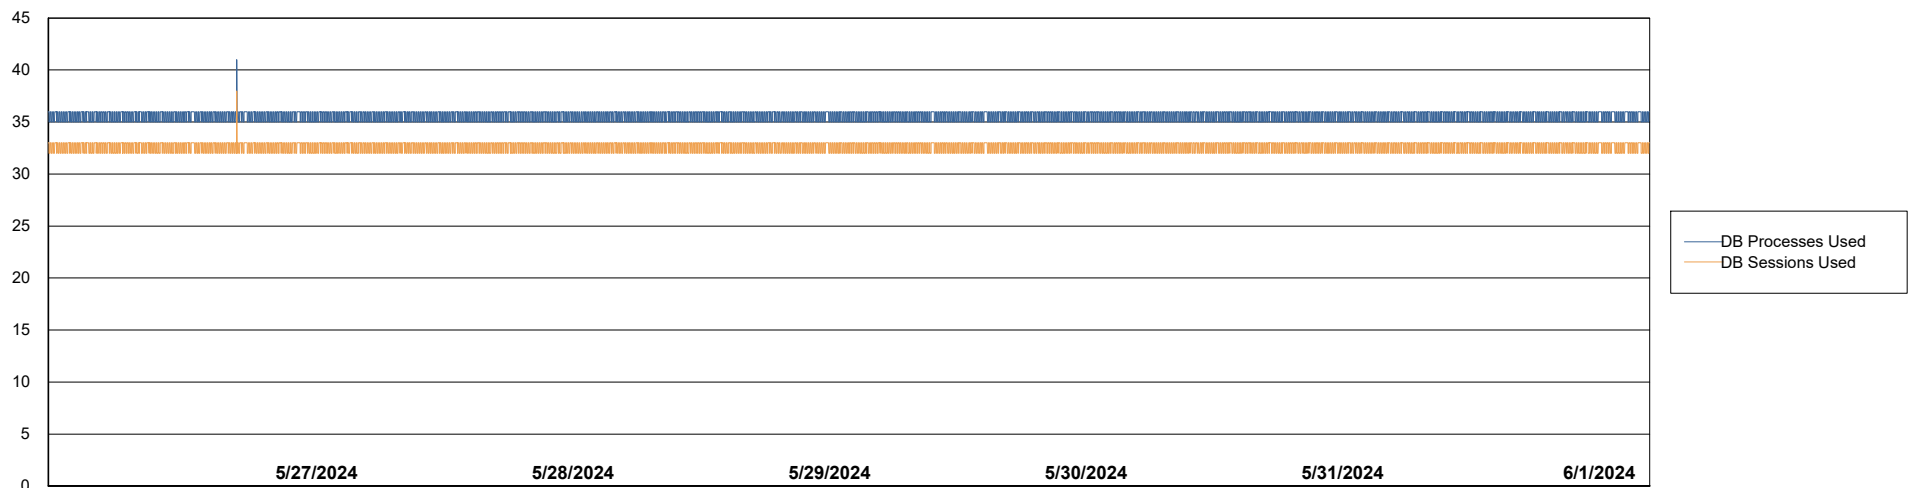

Database Performance KLA_STB_KLAHQORA06_DB_HSBABS1

DB Processes Max 1,000