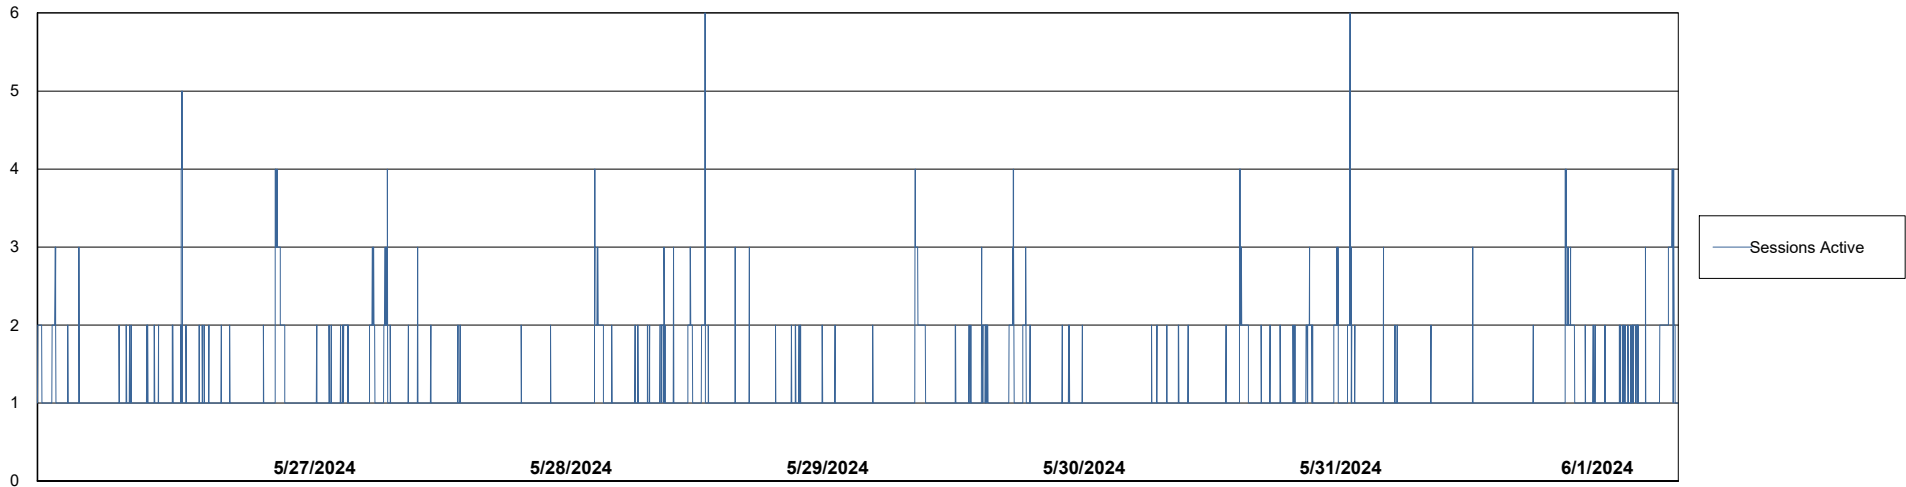

Database Performance KBR_PRD_BI-DBSRV_ABS1