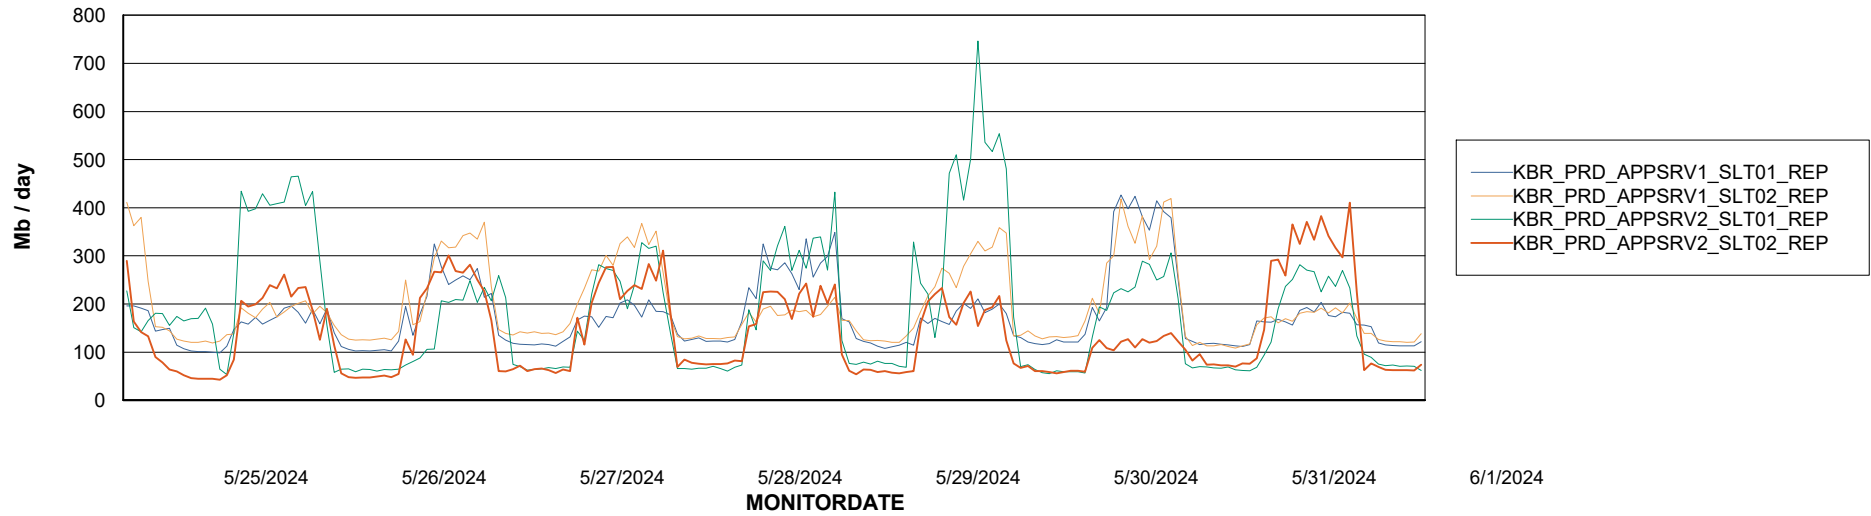

Avg memory used per ABS Server Service

Weekly SLA Customer Report

Customer KBR_Production
Database ID 117

ABSSolute Application Server Services

Avg memory used per ReportServer Service

Avg users per day per ABS server