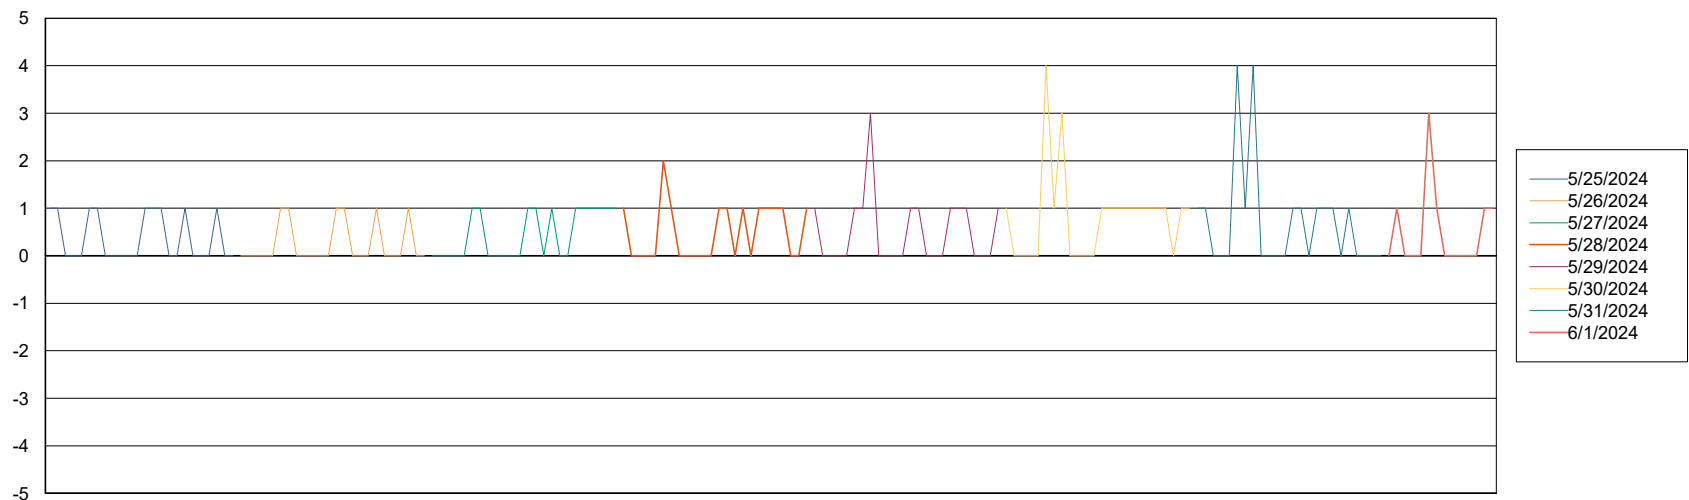

Standby Database Health KBR_Production

Recovery lag for last 7 days