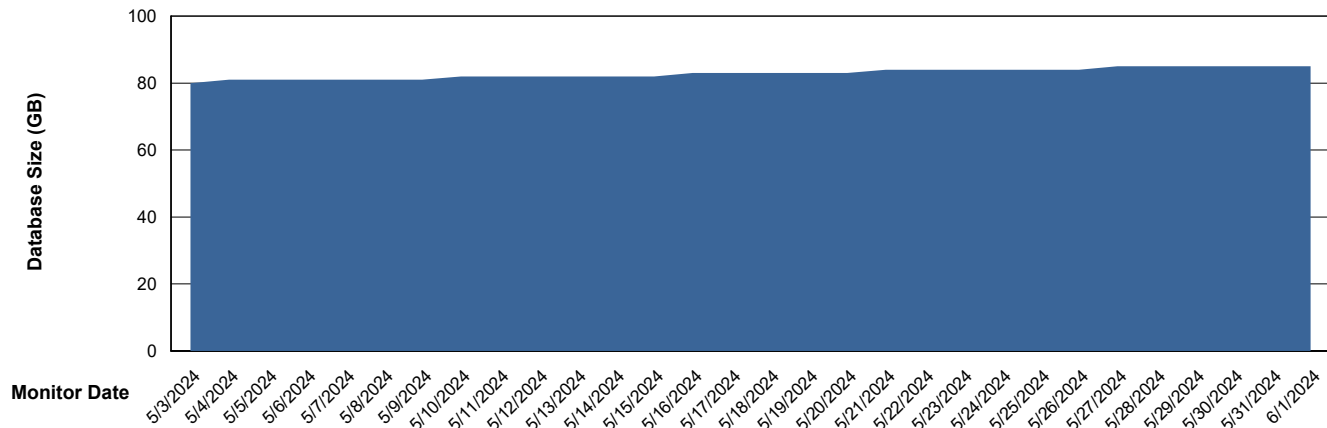

Weekly SLA Customer Report

Customer KBR_Production
Database ID 117

Database Performance KBR_PRD_DB-SRV2_HSBABS1

DB Processes Max 1,000

Weekly SLA Customer Report

Customer KBR_Production
Database ID 117

DATABASE SIZE KBR_PRD_BI-DBSRV_ABS1

Database growth over last month

DATABASE SIZE KBR_PRD_DB-SRV1_ABS1

Database growth over last month

Weekly SLA Customer Report

Customer KBR_Production
Database ID 117

Database Tablespace KBR_PRD_BI-DBSRV_ABS1