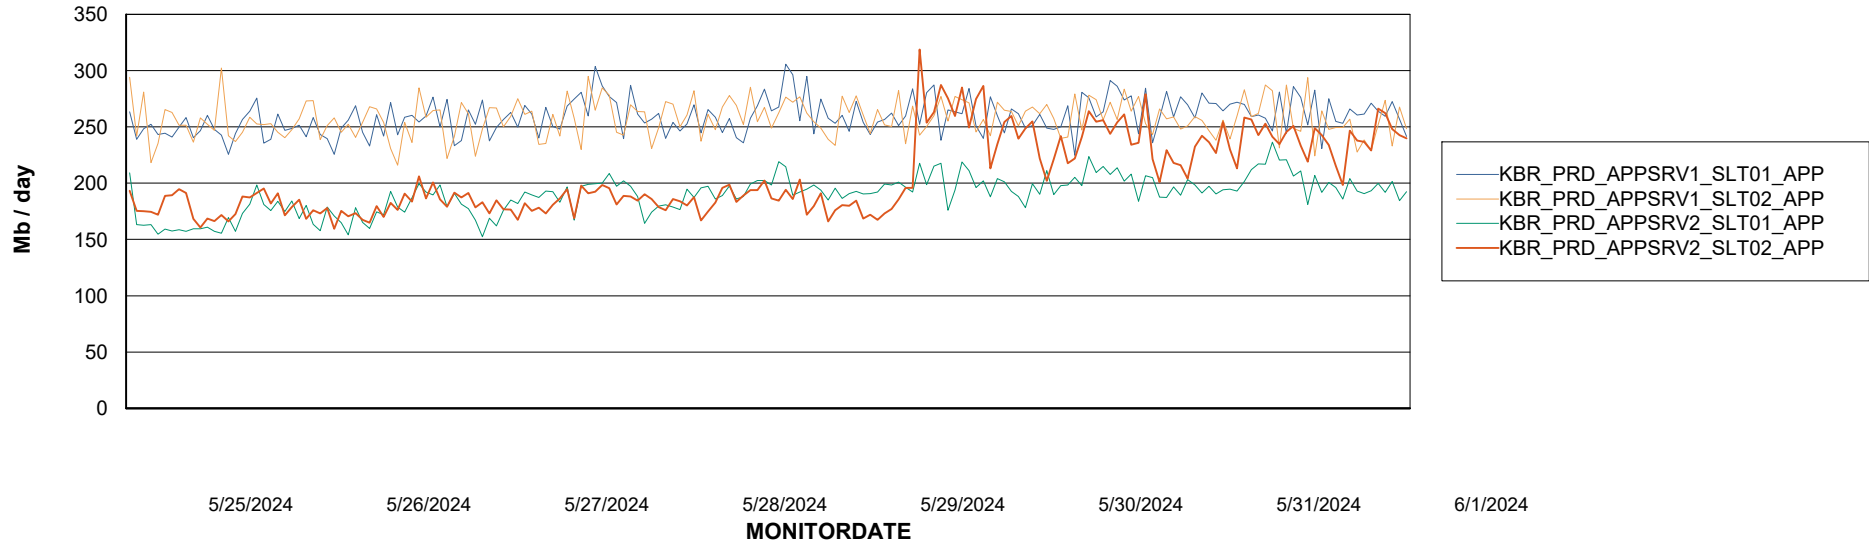

ABSSolute Application Server Services

Avg memory used per ABS Server Service