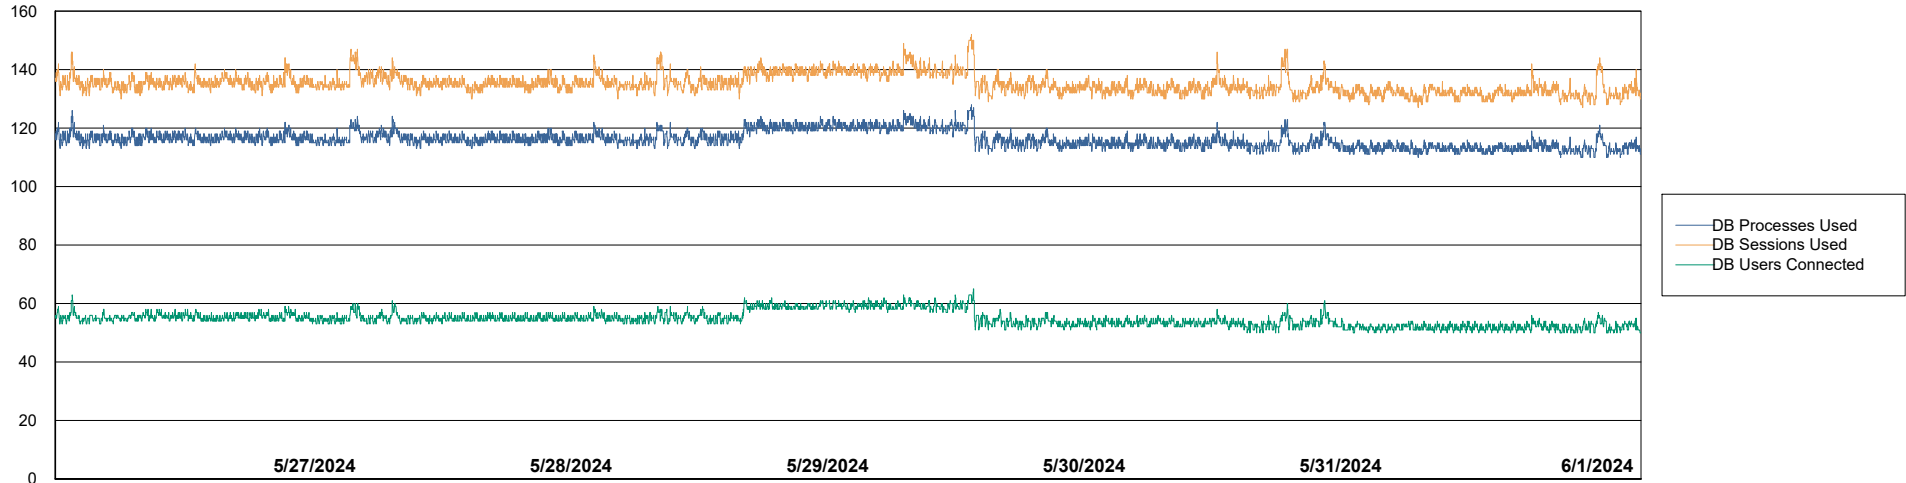

Database Performance KBR_PRD_BI-DBSRV_ABS1