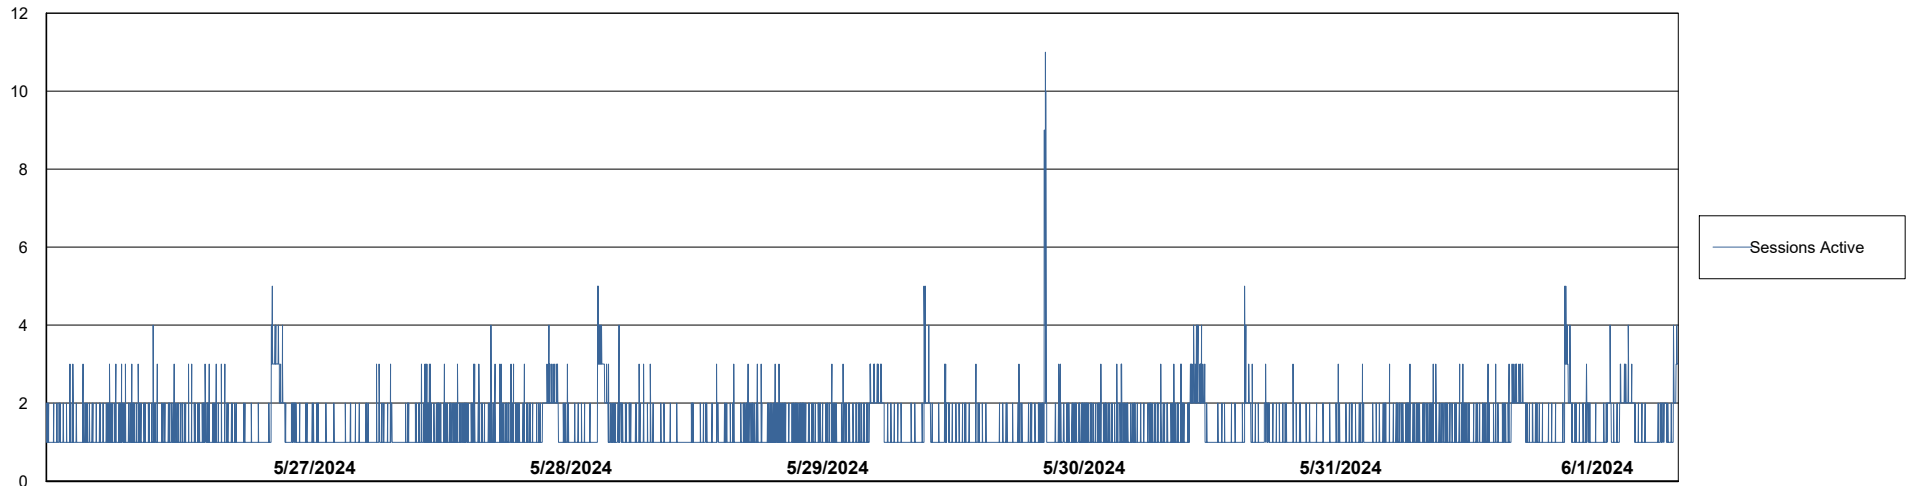

Weekly SLA Customer Report

Customer KBR_Production
Database ID 117

Harddisk Usage KBR_PRD_WEBSRV2

	Free disk space on / (%)	Total disk space on / (Gb)	Used disk space on / (Gb)	Free disk space on /boot (%)	Total disk space on /boot (Gb)	Used disk space on /boot (Gb)
6/1/2024	82	55	10	59	1	0
5/31/2024	82	55	10	59	1	0
5/30/2024	82	55	10	59	1	0
5/29/2024	82	55	10	59	1	0
5/28/2024	82	55	10	59	1	0
5/27/2024	82	55	10	59	1	0
5/26/2024	82	55	10	59	1	0

Weekly SLA Customer Report

Customer KBR_Production
Database ID 117

Database Performance KBR_PRD_BI-DBSRV_ABS1

Weekly SLA Customer Report

Customer KBR_Production
Database ID 117

Database Performance KBR_PRD_DB-SRV1_ABS1