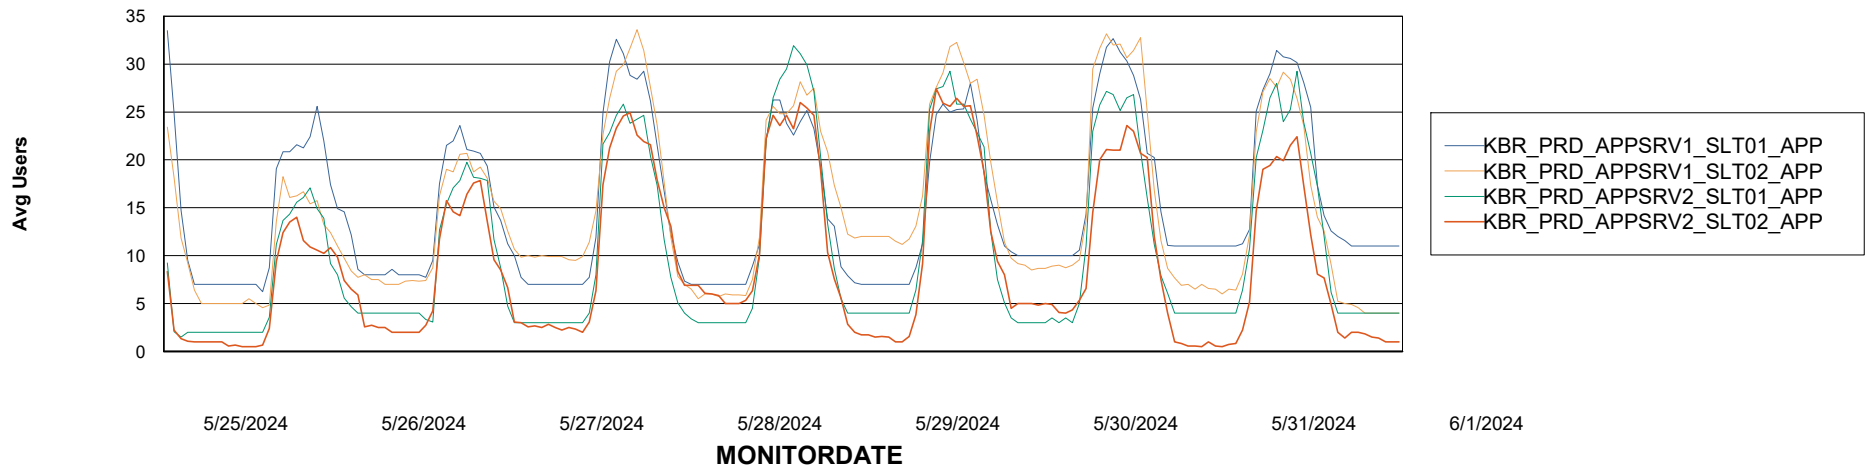

Avg memory used per ABS Server Service

Weekly SLA Customer Report

Customer KBR_Production
Database ID 117

ABSSolute Application Server Services

Avg memory used per ReportServer Service

Avg users per day per ABS server