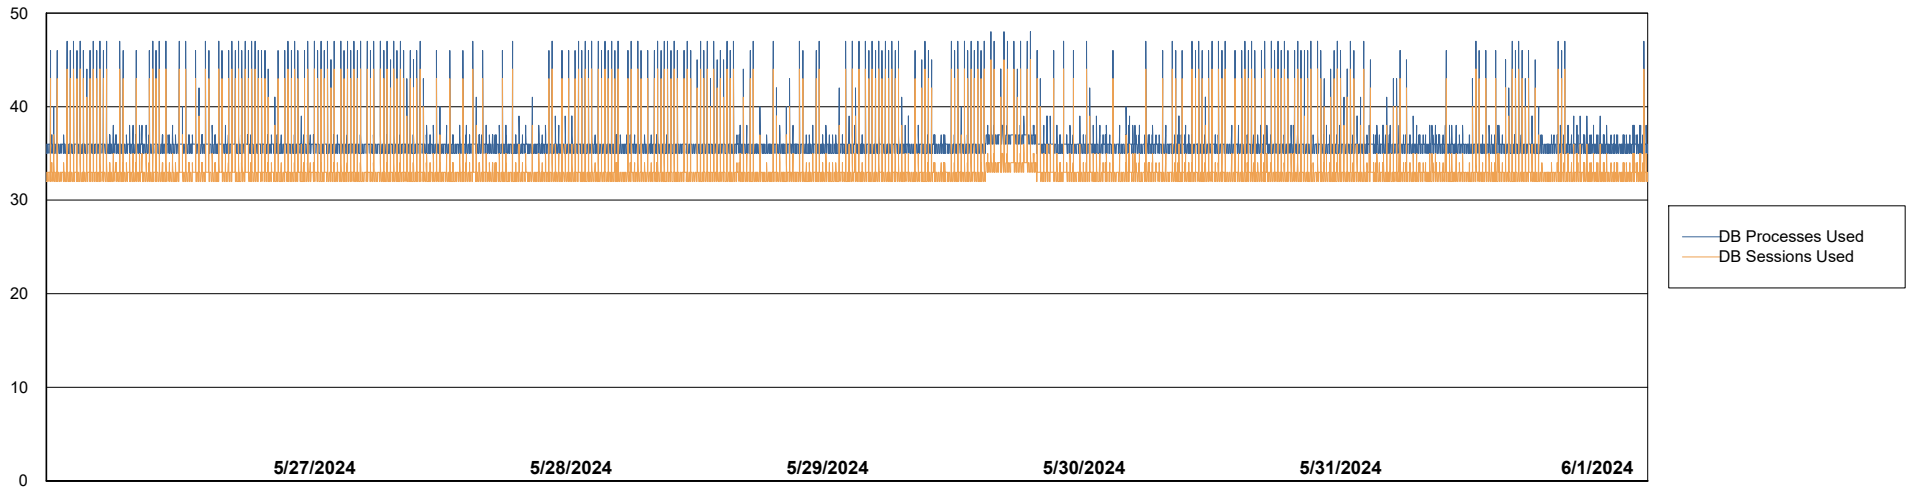

Database Performance KBR_PRD_DB-SRV2_HSBABS1

DB Processes Max 1,000