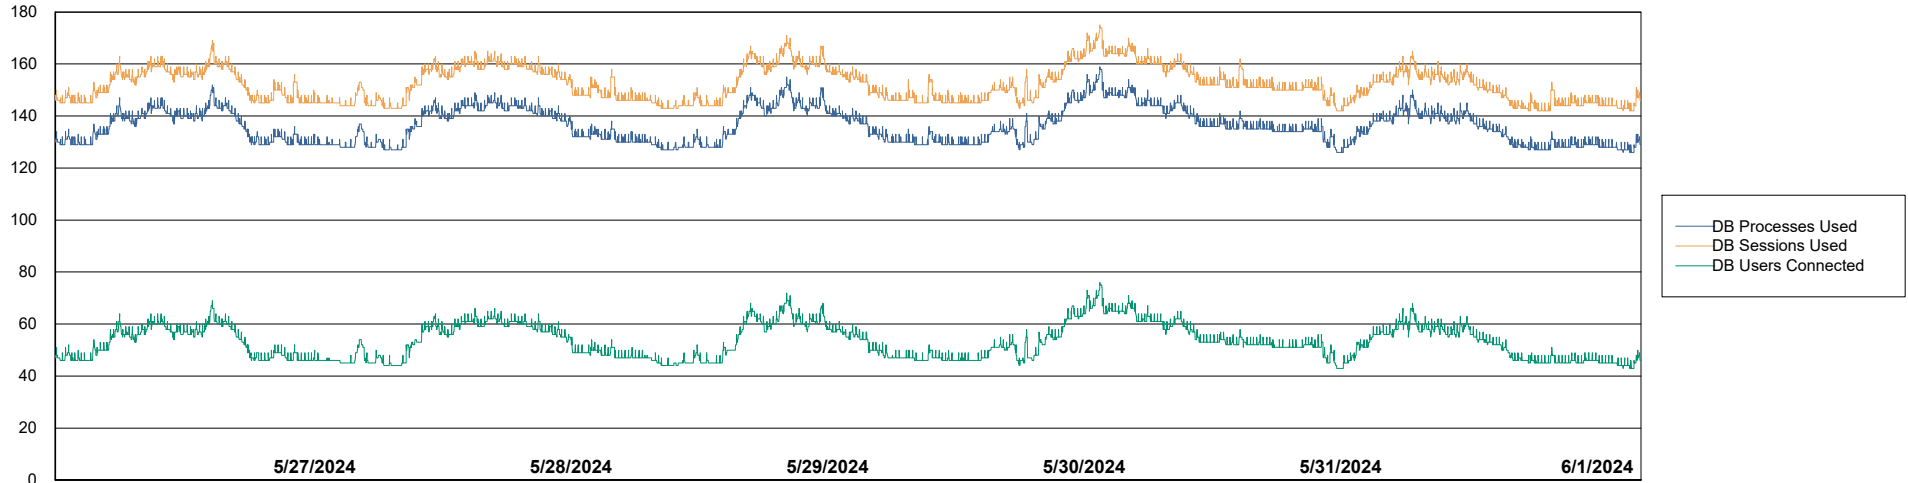

Weekly SLA Customer Report

Customer KBR_Production
Database ID 117

Database Performance KBR_PRD_BI-DBSRV_ABS1

Weekly SLA Customer Report

Customer KBR_Production
Database ID 117

Database Performance KBR_PRD_DB-SRV1_ABS1