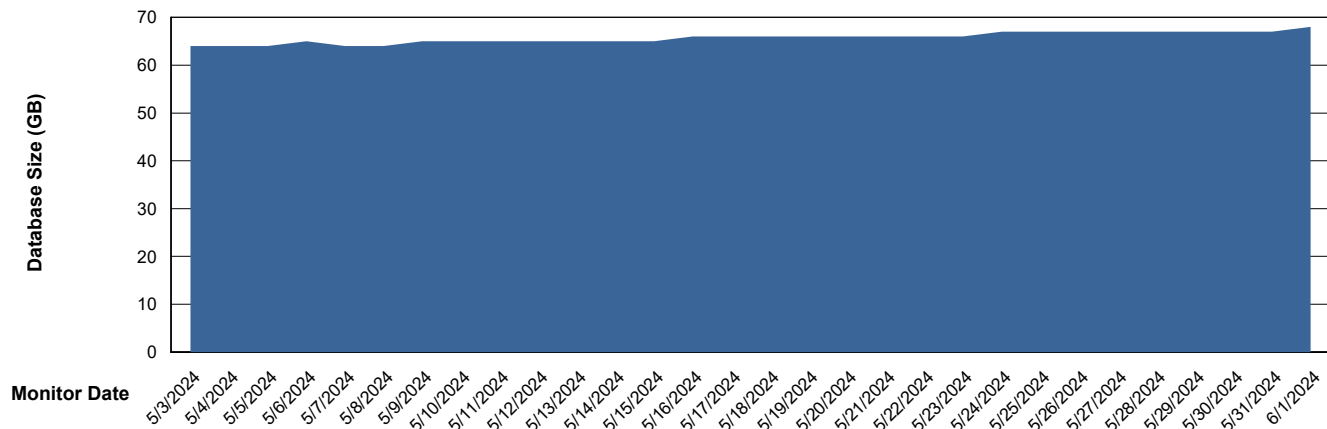

Weekly SLA Customer Report

Customer KBR_Production
Database ID 117

Database Performance KBR_PRD_DB-SRV2_HSBABS1

DB Processes Max 1,000

Weekly SLA Customer Report

Customer KBR_Production
Database ID 117

DATABASE SIZE KBR_PRD_BI-DBSRV_ABS1

Database growth over last month

DATABASE SIZE KBR_PRD_DB-SRV1_ABS1

Database growth over last month

Weekly SLA Customer Report

Customer KBR_Production
Database ID 117

Database Tablespace KBR_PRD_BI-DBSRV_ABS1