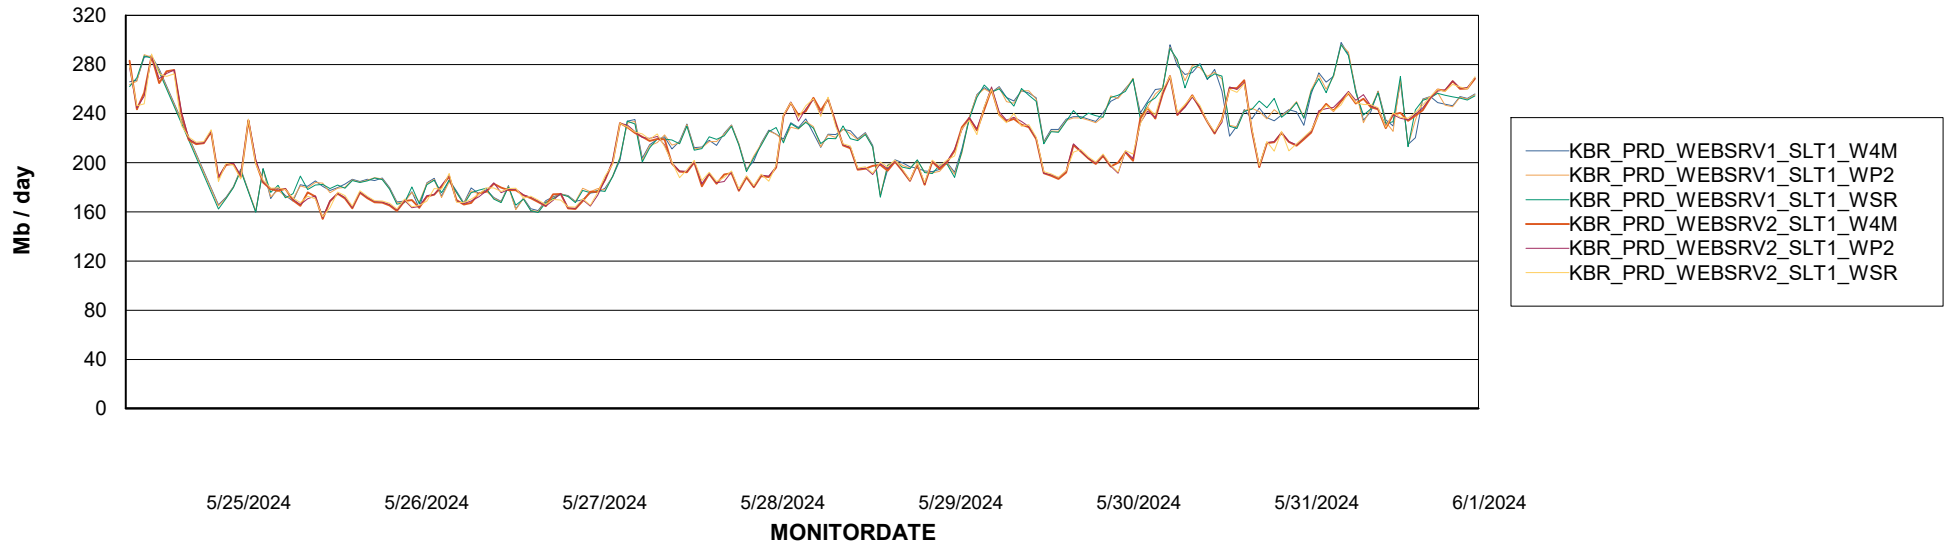

ABSSolute Web Component Services

Avg memory used per ABS Web component