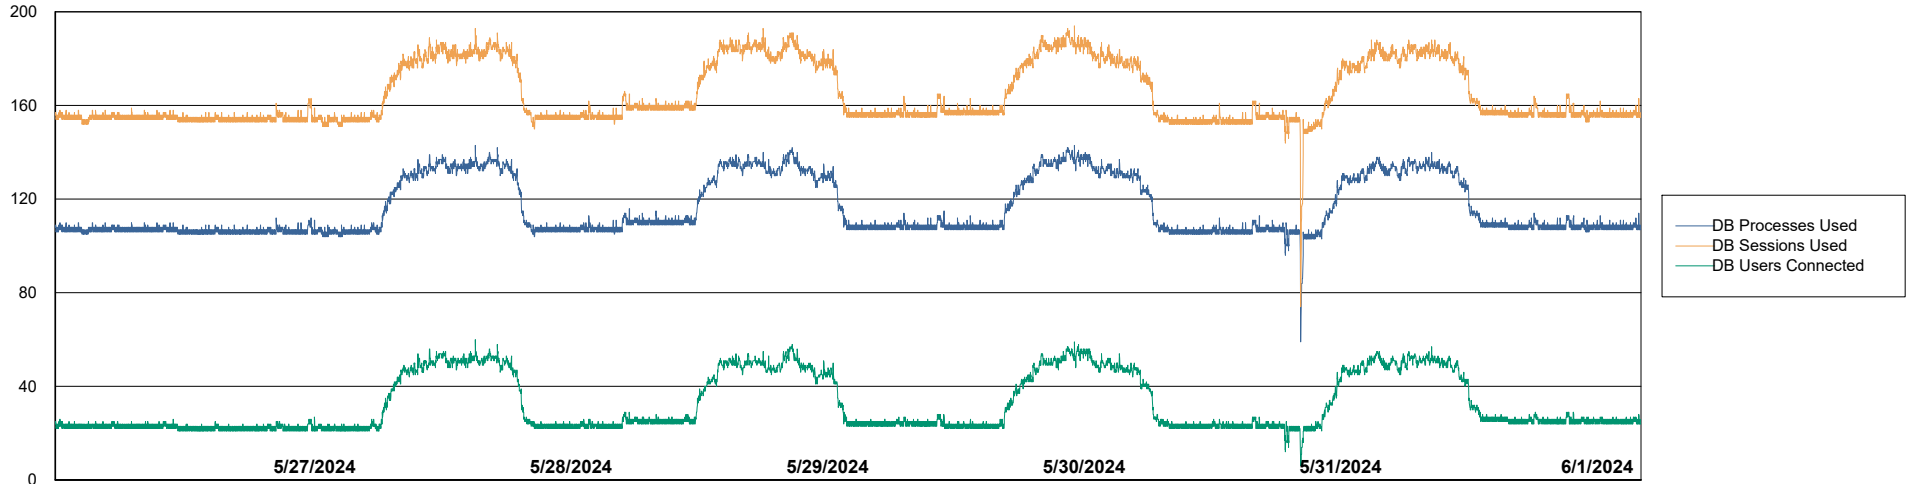

Weekly SLA Customer Report

Customer HUE_Production
Database ID 154

Database Performance HUE_PRD_S-ORABI2_ABS1

Weekly SLA Customer Report

Customer HUE_Production
Database ID 154

Database Performance HUE_PRD_S-ORAPROD2_ABS1