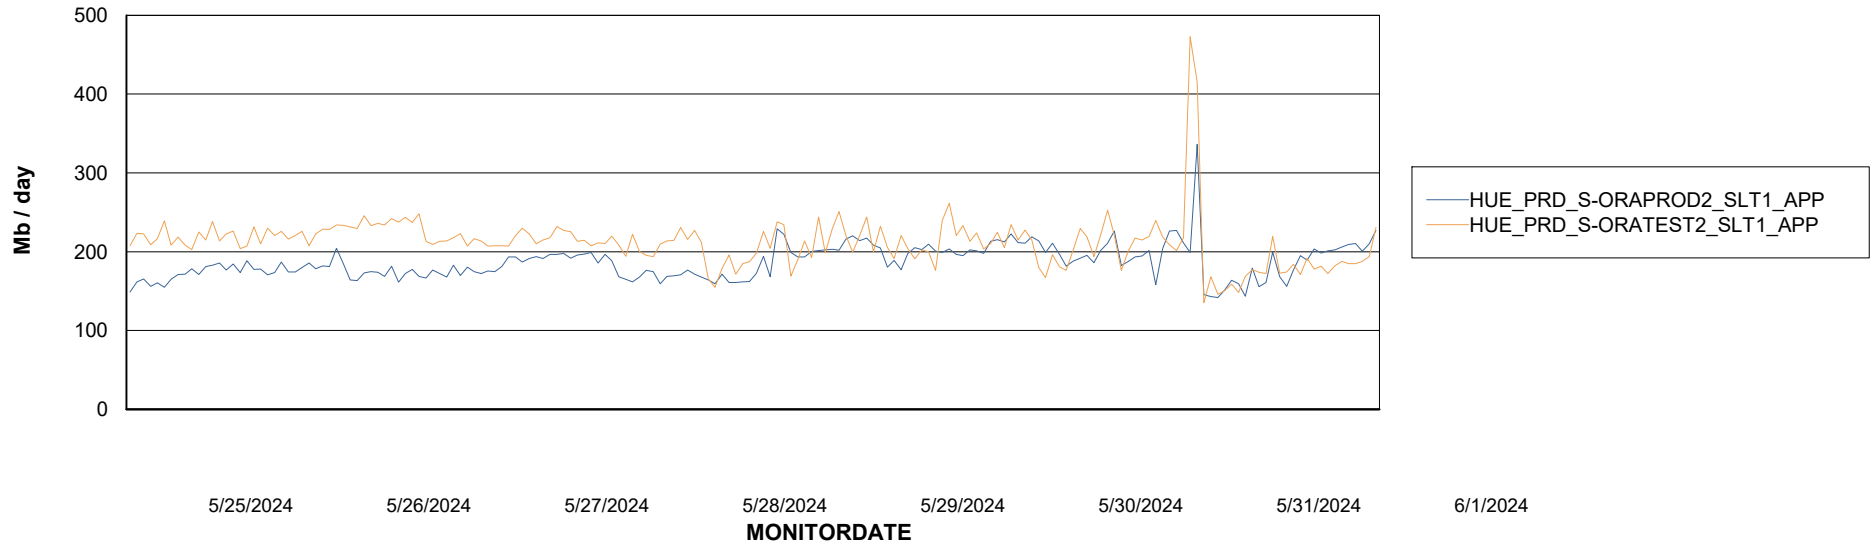

ABSSolute Application Server Services

Avg memory used per ABS Server Service