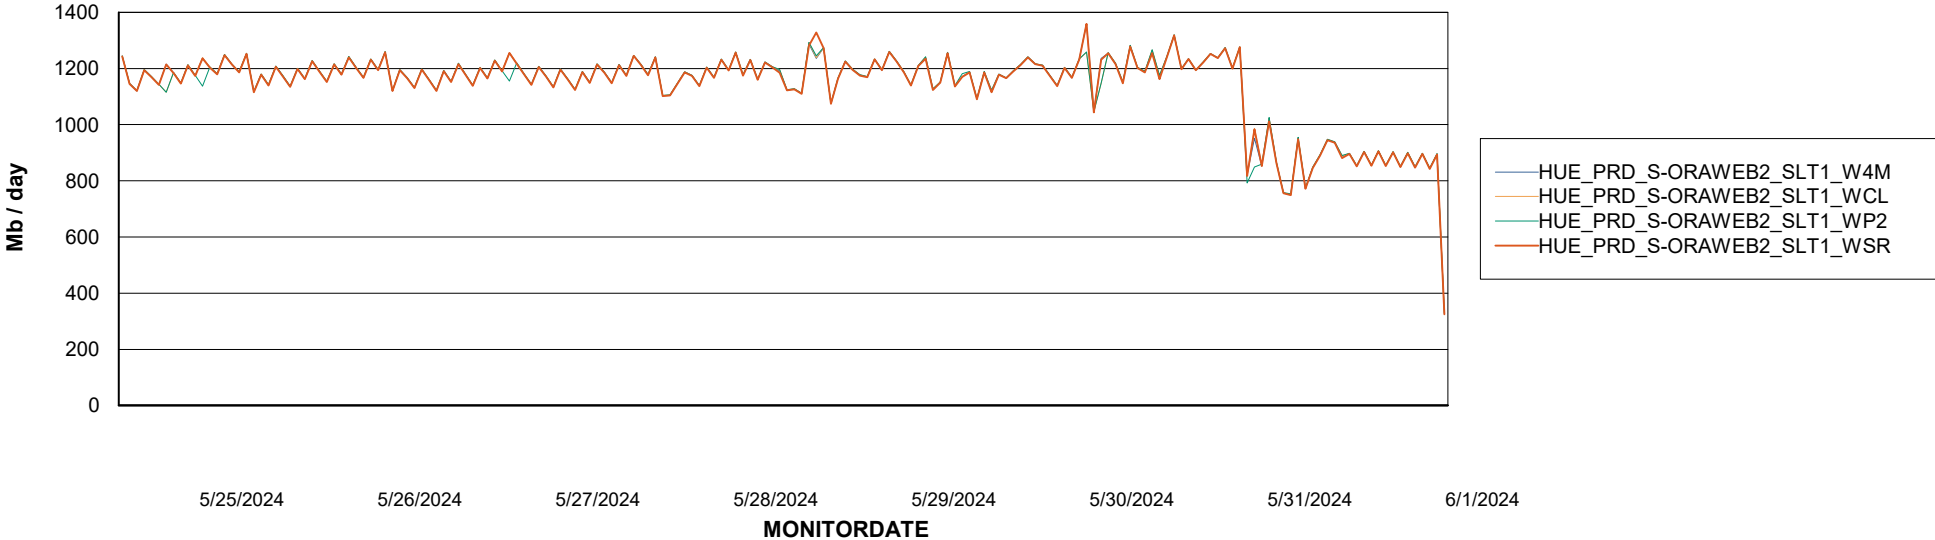

ABSSolute Web Component Services

Avg memory used per ABS Web component