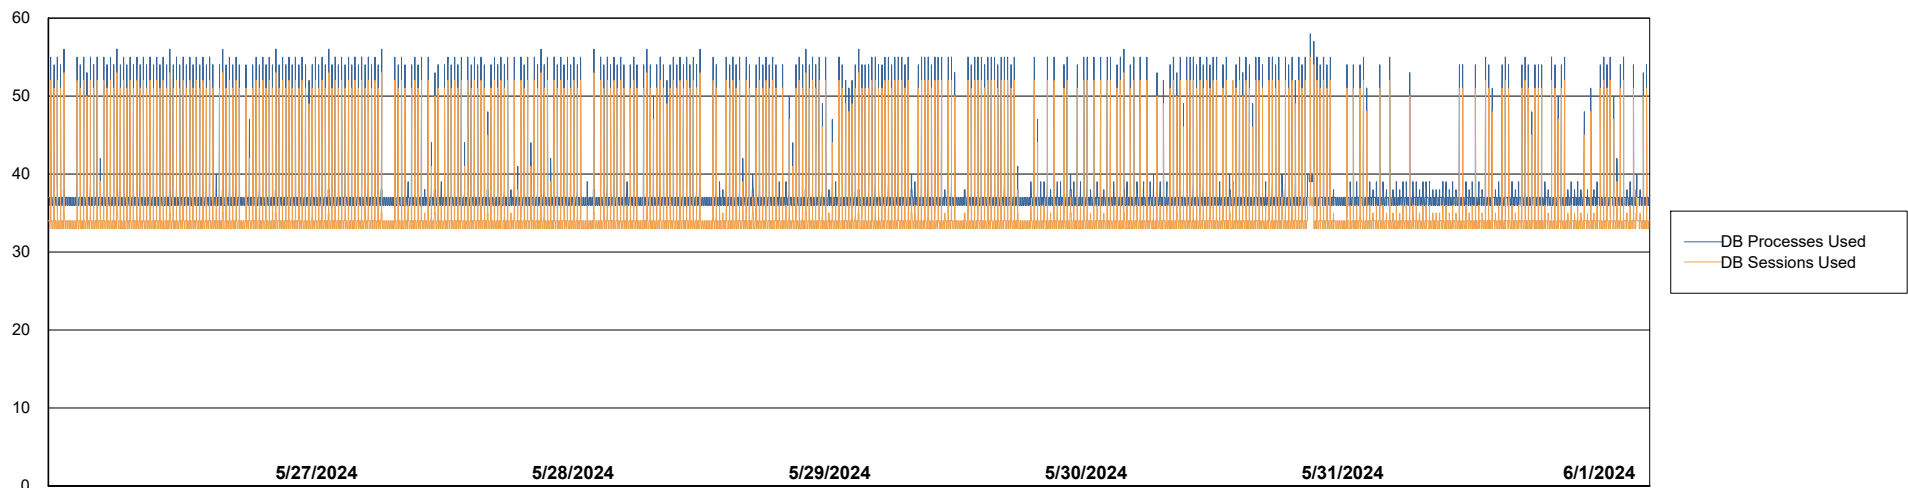

Database Performance HUE_PRD_S-ORATEST2_HSBABS1

DB Processes Max 1,000