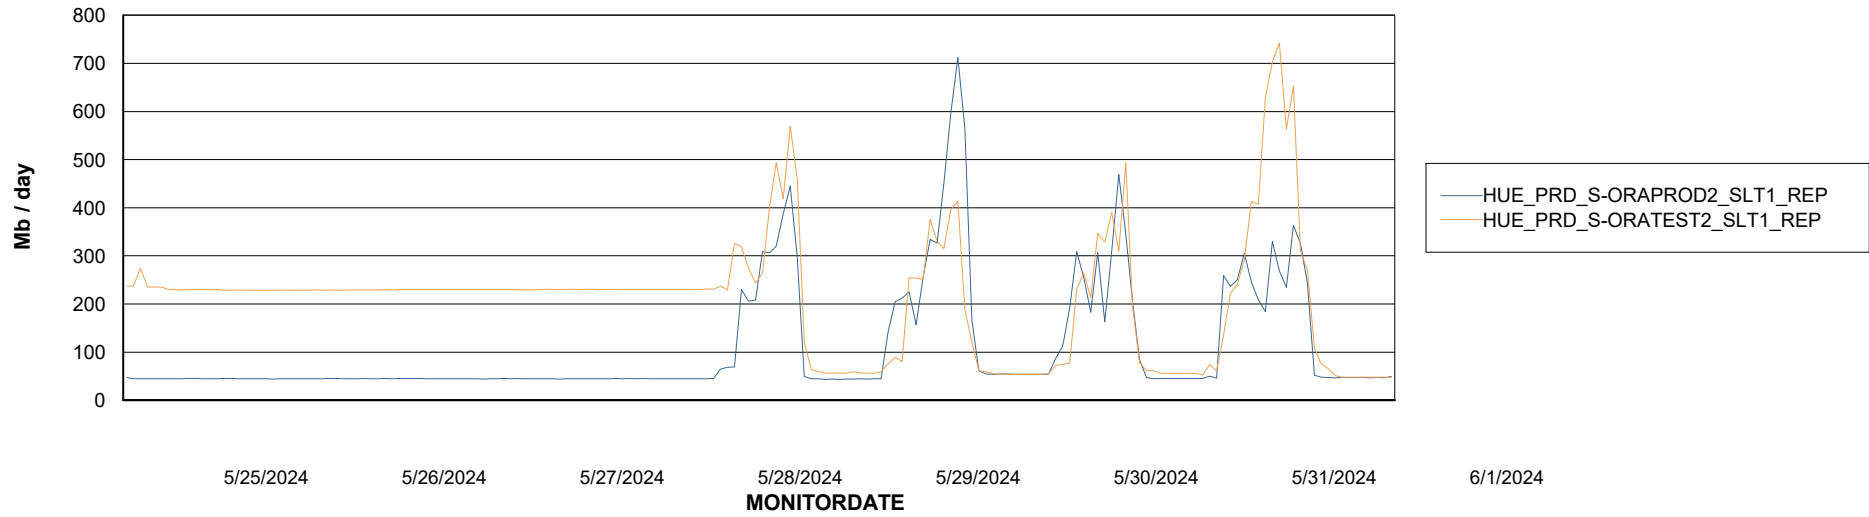

Avg memory used per ABS Server Service

Avg users per day per ABS server

Weekly SLA Customer Report

Customer HUE_Production
Database ID 154

ABSSolute Application ReportServer Services

Avg memory used per ReportServer Service