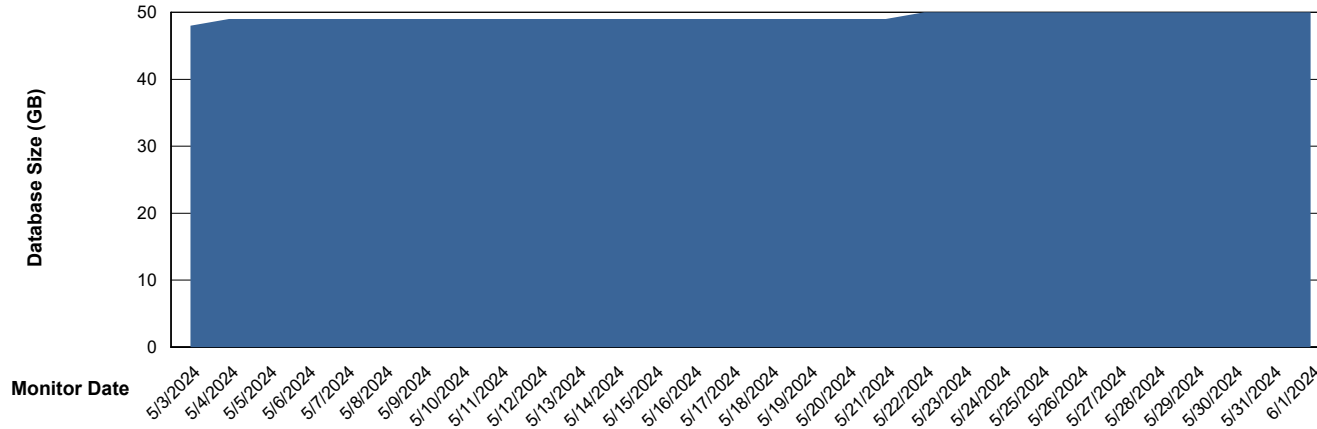

DATABASE SIZE HUE_PRD_S-ORABI2_ABS1

Database growth over last month