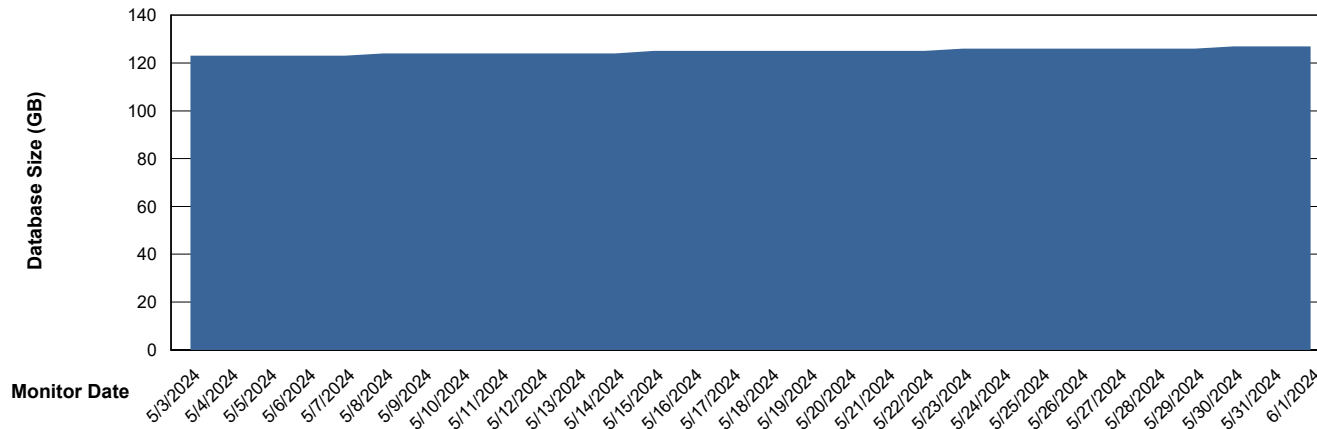

DATABASE SIZE HUE_PRD_S-ORAPROD2_ABS1

Database growth over last month