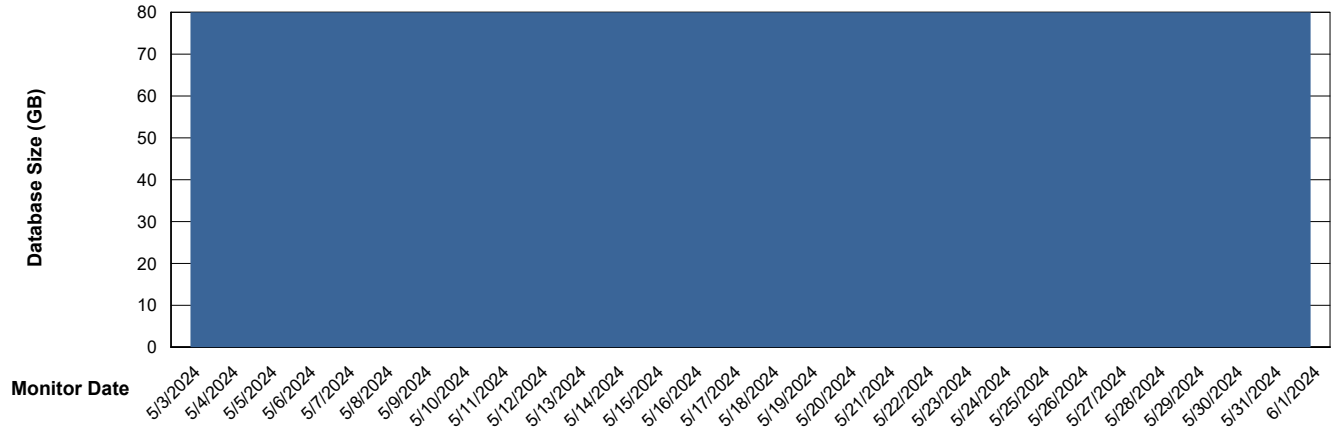

DB Processes Max 1,000
DB Sessions Max 0

Weekly SLA Customer Report

Customer ELJ Production
Database ID 72

Database Performance ELJ_PRD_FRASEQXPRDDB03_ABS1

Weekly SLA Customer Report

Customer ELJ Production
Database ID 72

DATABASE SIZE ELJ_PRD_FRASEQXPRDDB01_ABS1

Database growth over last month

DATABASE SIZE ELJ_PRD_FRASEQXPRDDB03_ABS1

Database growth over last month

Weekly SLA Customer Report

Customer ELJ Production
Database ID 72