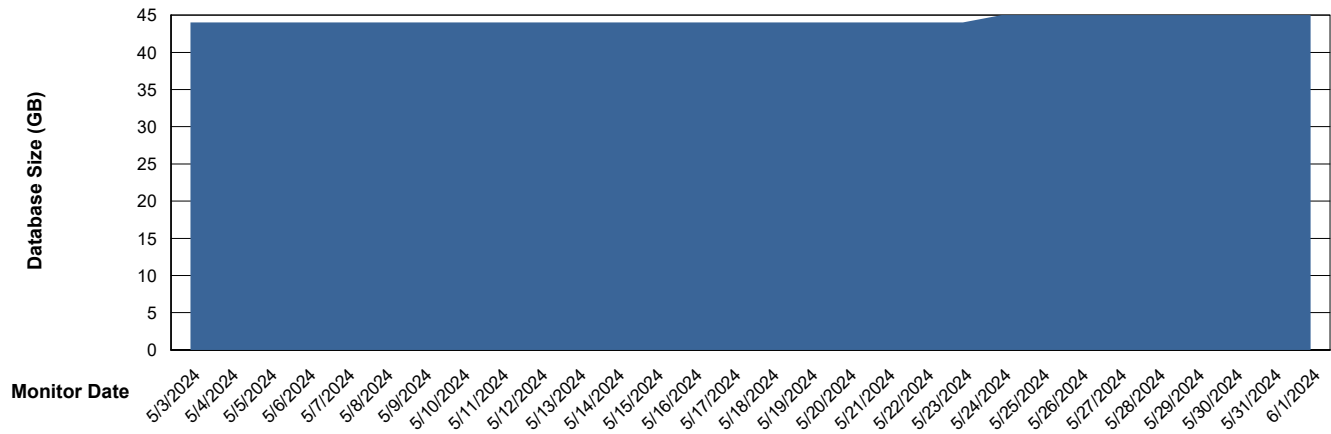

DB Processes Max 1,000
DB Sessions Max 0

Weekly SLA Customer Report

Customer ELJ Production
Database ID 72

Database Performance ELJ_PRD_FRASEQXPRDDB03_ABS1

Weekly SLA Customer Report

Customer ELJ Production
Database ID 72

DATABASE SIZE ELJ_PRD_FRASEQXPRDDB01_ABS1

Database growth over last month

DATABASE SIZE ELJ_PRD_FRASEQXPRDDB03_ABS1

Database growth over last month

Weekly SLA Customer Report

Customer ELJ Production
Database ID 72