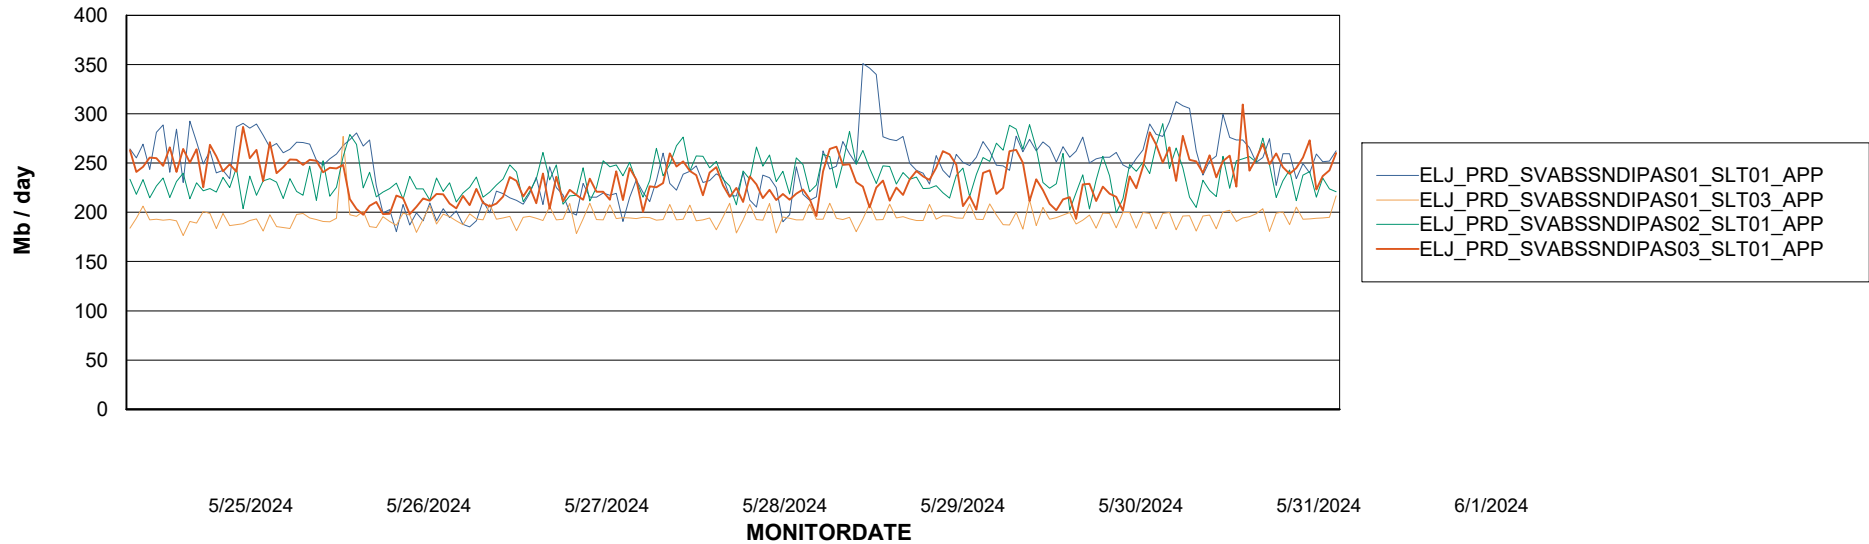

ABSSolute Application Server Services

Avg memory used per ABS Server Service