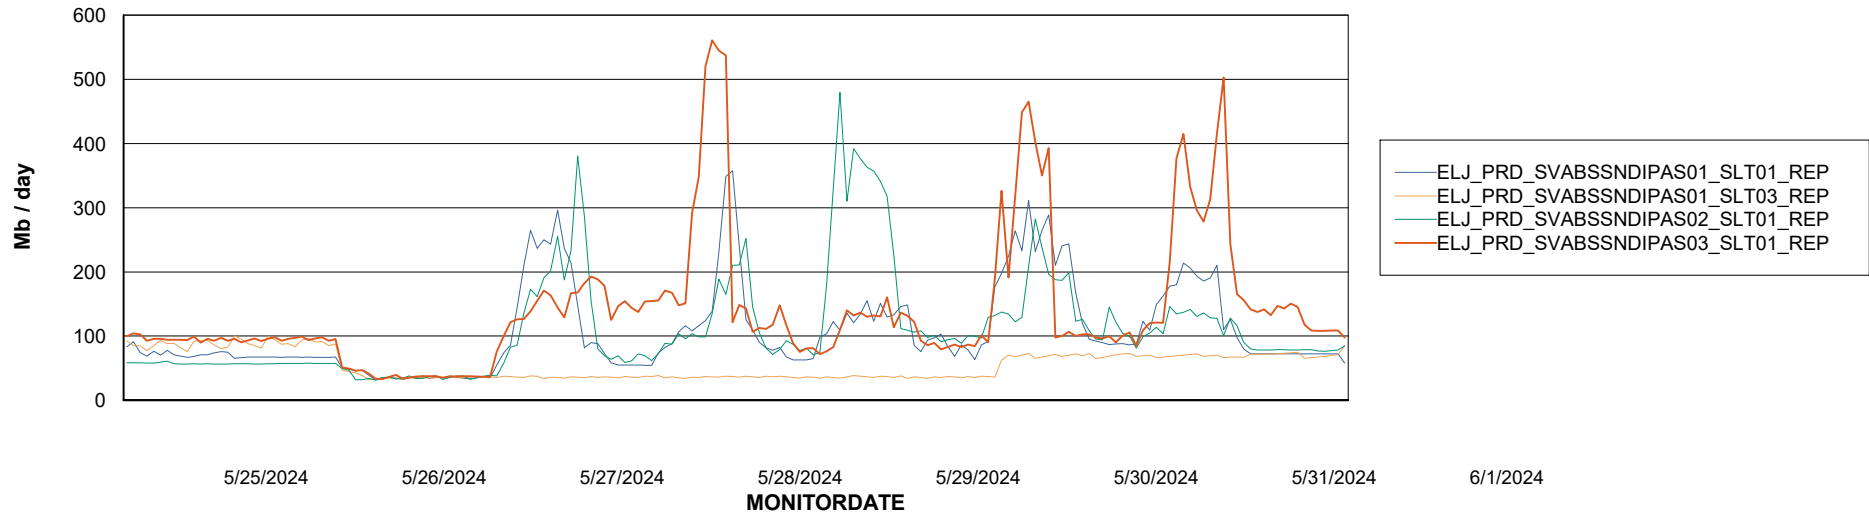

Avg memory used per ABS Server Service

Avg users per day per ABS server

Weekly SLA Customer Report

Customer ELJ Production
Database ID 72

ABSSolute Application ReportServer Services

Avg memory used per ReportServer Service