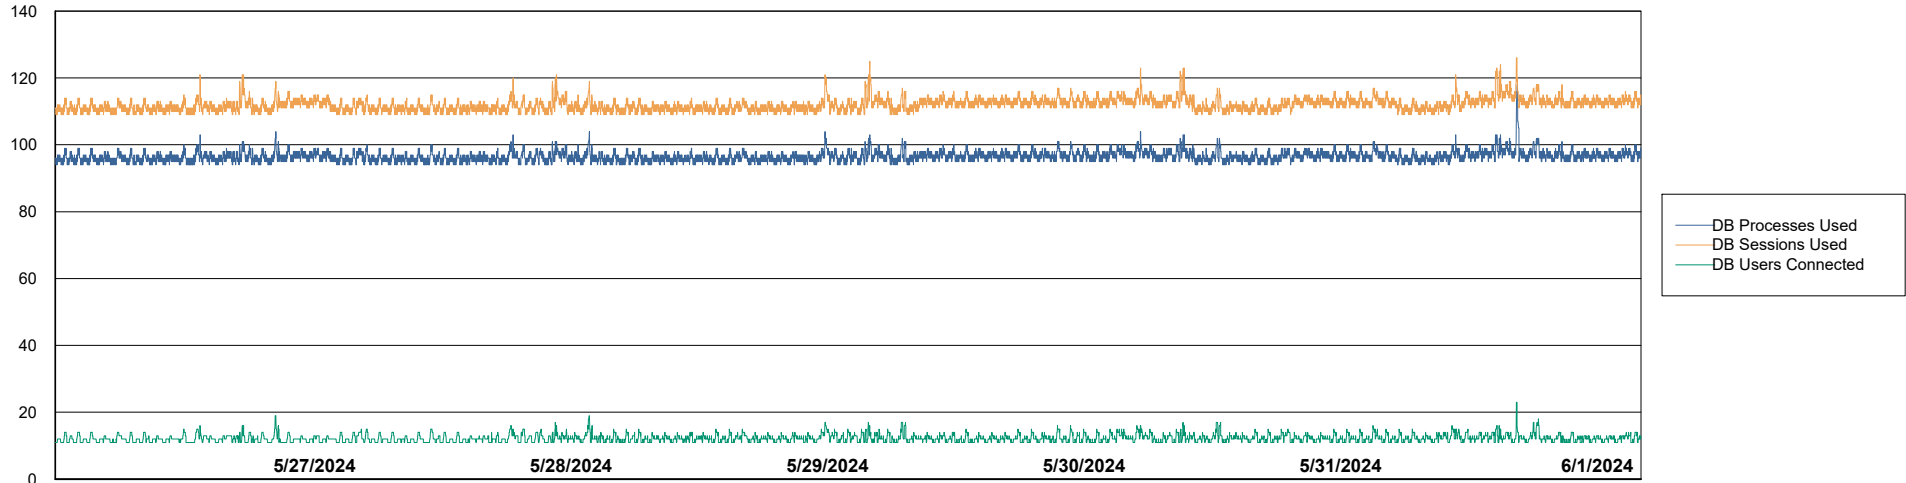

DB Processes Max 1,000
DB Sessions Max 0

Weekly SLA Customer Report

Customer ELJ Production
Database ID 72

Database Performance ELJ_PRD_FRASEQXPRDDB03_ABS1

Weekly SLA Customer Report

Customer ELJ Production
Database ID 72