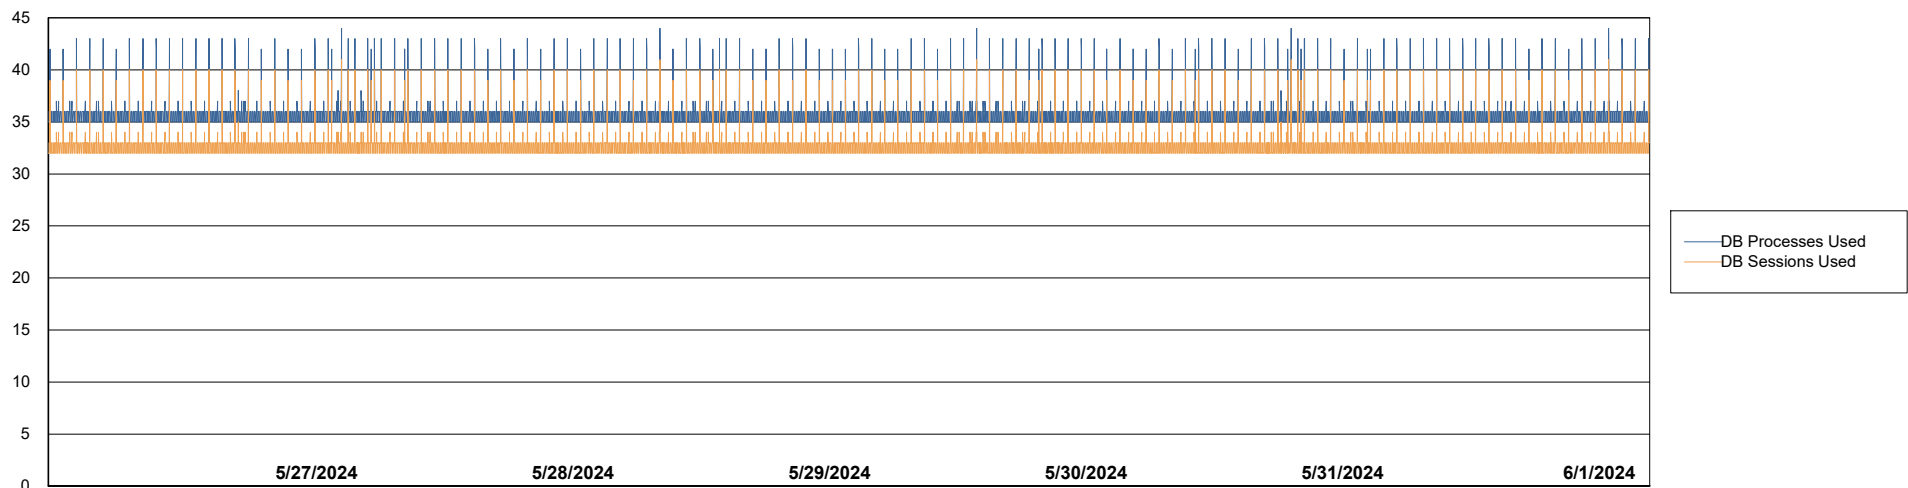

Weekly SLA Customer Report

Customer ECL_Production
Database ID 156

Database Performance ECL_PRD_ECLABS_ABS1

Weekly SLA Customer Report

Customer ECL_Production
Database ID 156

Database Performance ECL_PRD_ECLABS-TEST_HSBABS1

DB Processes Max 1,000

Weekly SLA Customer Report

Customer ECL_Production
 Database ID 156

DATABASE SIZE ECL_PRD_ECLABS_ABS1

Database growth over last month

Database Tablespace ECL_PRD_ECLABS_ABS1

Date	Tablespace Name	Filesize (Gb)	Usedsize (Gb)	Percentage free
6/1/2024	ABSDATA	81	60	26
	INDX	10	7	32
5/31/2024	ABSDATA	81	60	26
	INDX	10	7	32
5/30/2024	ABSDATA	81	60	27
	INDX	10	7	32
5/29/2024	ABSDATA	81	59	27
	INDX	10	7	33
5/28/2024	ABSDATA	81	59	27
	INDX	10	7	33
5/27/2024	ABSDATA	81	59	27
	INDX	10	7	33
5/26/2024	ABSDATA	81	59	27
	INDX	10	7	33