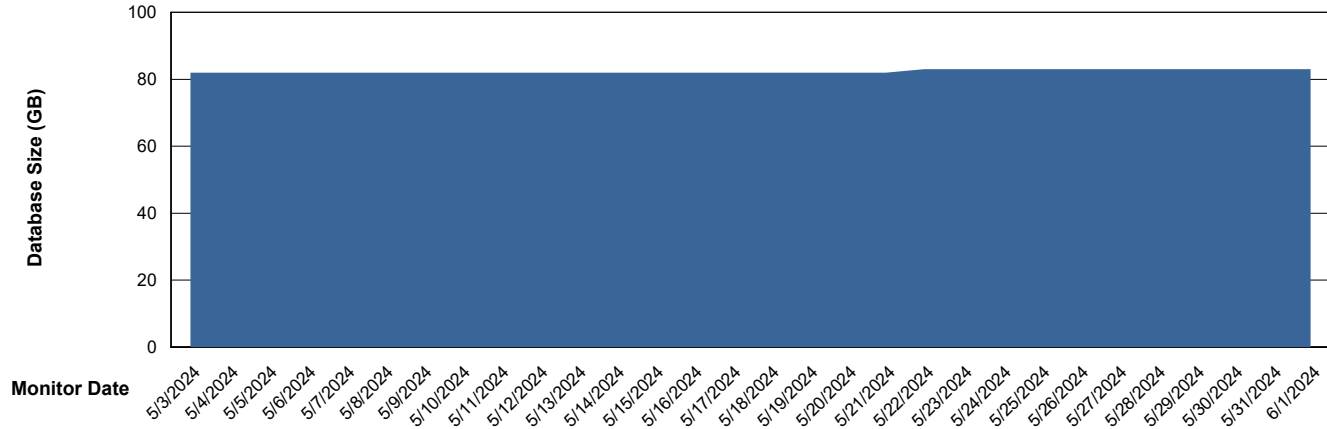

DB Processes Max 1,000

Weekly SLA Customer Report

Customer ECL_Production
 Database ID 156

DATABASE SIZE ECL_PRD_ECLABS_ABS1

Database growth over last month

Database Tablespace ECL_PRD_ECLABS_ABS1

Date	Tablespace Name	Filesize (Gb)	Usedsize (Gb)	Percentage free
6/1/2024	ABSDATA	81	60	26
	INDX	10	7	32
5/31/2024	ABSDATA	81	60	26
	INDX	10	7	32
5/30/2024	ABSDATA	81	60	27
	INDX	10	7	32
5/29/2024	ABSDATA	81	59	27
	INDX	10	7	33
5/28/2024	ABSDATA	81	59	27
	INDX	10	7	33
5/27/2024	ABSDATA	81	59	27
	INDX	10	7	33
5/26/2024	ABSDATA	81	59	27
	INDX	10	7	33

Weekly SLA Customer Report

Customer ECL_Production
Database ID 156

Standby Database Health ECL_Production

Recovery lag for last 7 days

Weekly SLA Customer Report

Customer ECL_Production
Database ID 156

ABSSolute Application Server Services