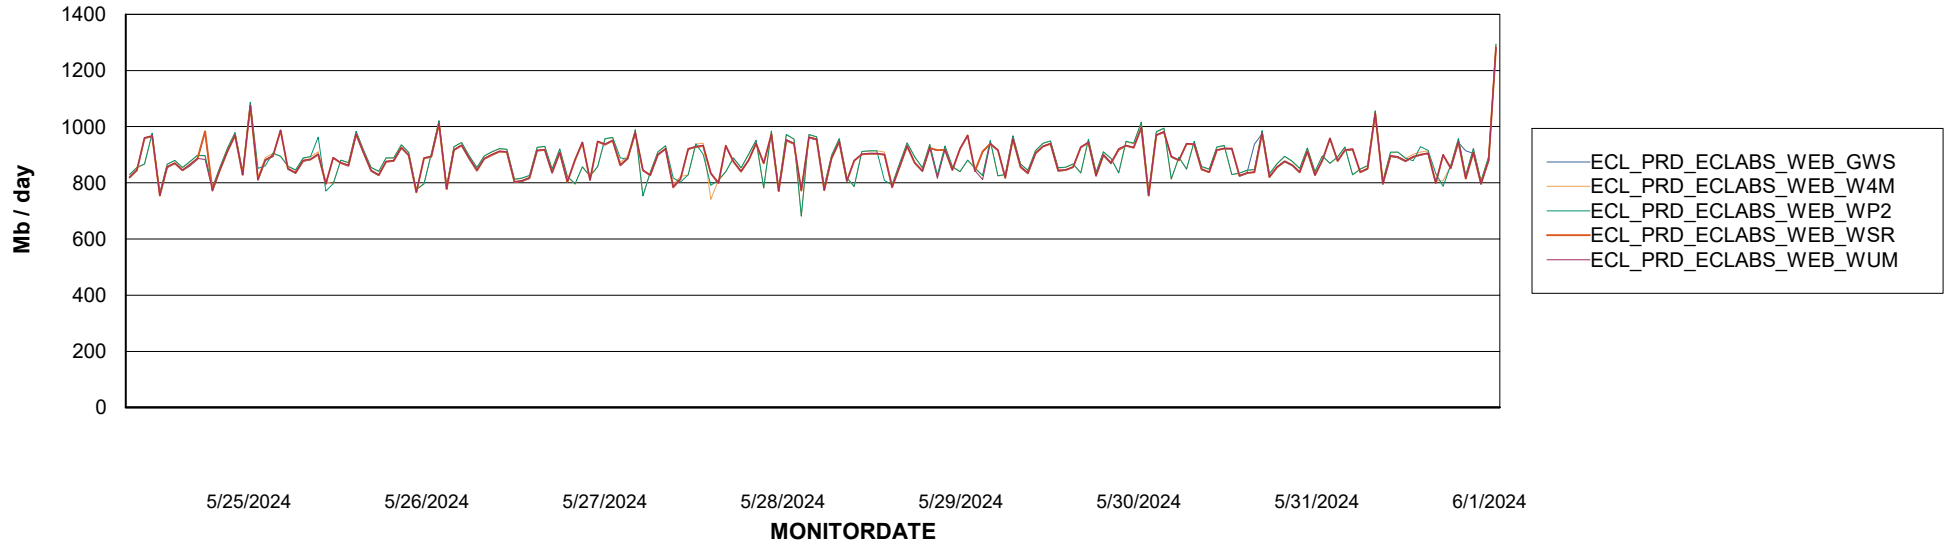

ABSSolute Web Component Services

Avg memory used per ABS Web component