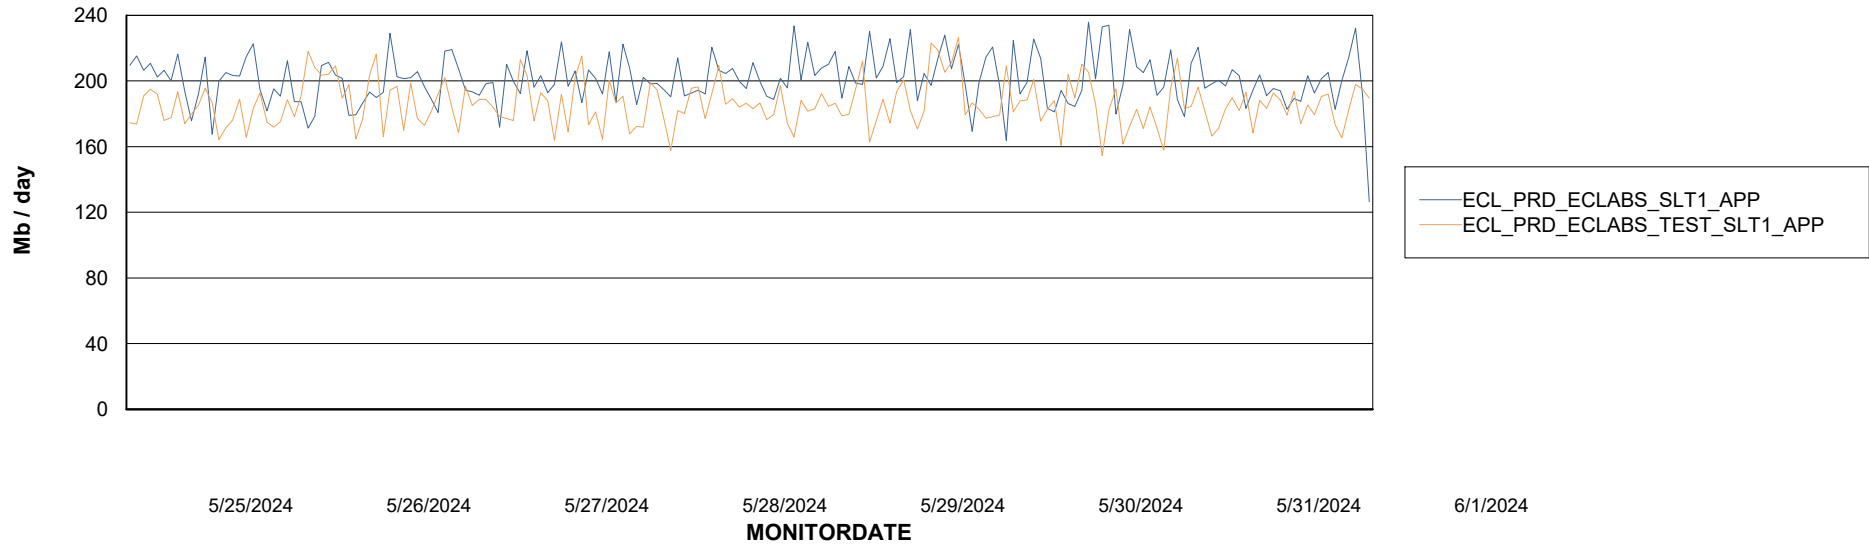

ABSSolute Application Server Services

Avg memory used per ABS Server Service