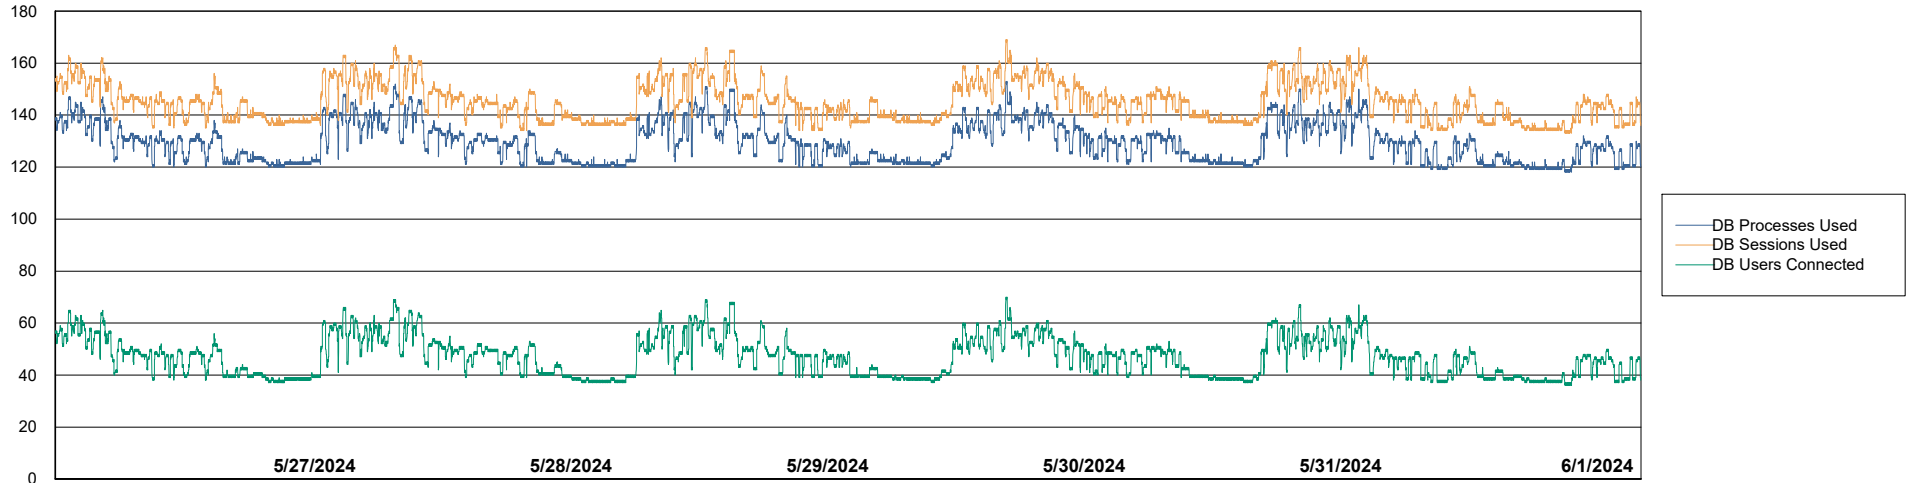

Weekly SLA Customer Report

Customer ECL_Production
Database ID 156

Harddisk Usage ECL_PRD_ECLABS-WEB

	Free disk space on C: (%)	Total disk space on C: (Gb)	Used disk space on C: (Gb)
6/1/2024	39	99	61
5/31/2024	39	99	61
5/30/2024	39	99	61
5/29/2024	39	99	61
5/28/2024	39	99	61
5/27/2024	39	99	61
5/26/2024	39	99	60

Weekly SLA Customer Report

Customer ECL_Production
Database ID 156

Database Performance ECL_PRD_ECLABS_ABS1

Weekly SLA Customer Report

Customer ECL_Production
Database ID 156

Database Performance ECL_PRD_ECLABS-TEST_HSBABS1