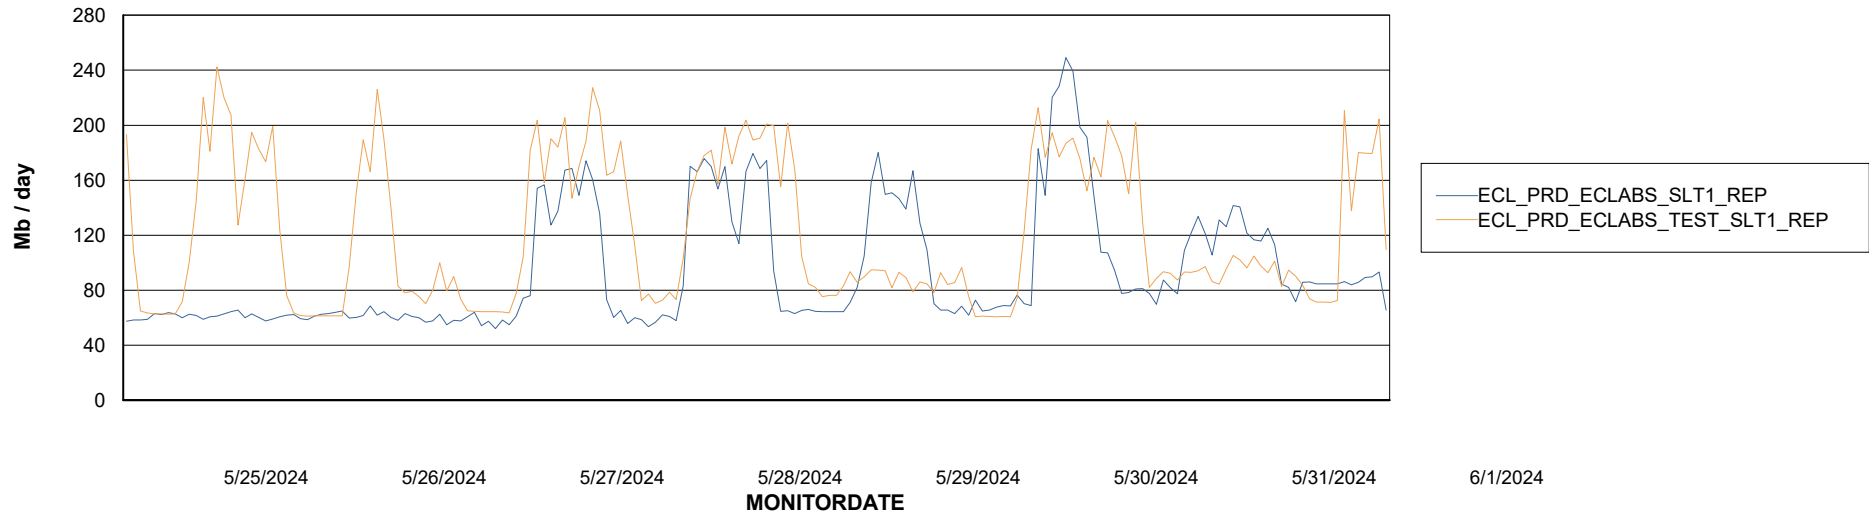

Avg memory used per ABS Server Service

Avg users per day per ABS server

Weekly SLA Customer Report

Customer ECL_Production
Database ID 156

ABSSolute Application ReportServer Services

Avg memory used per ReportServer Service