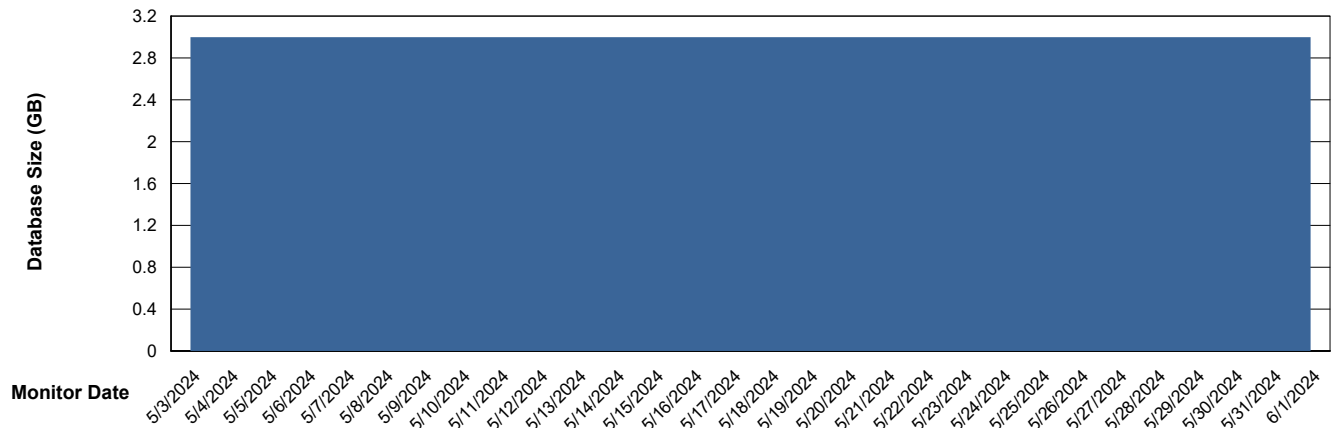

DATABASE SIZE DFD_PRD_S-S-ORACLE01-F_ABS1

Database growth over last month