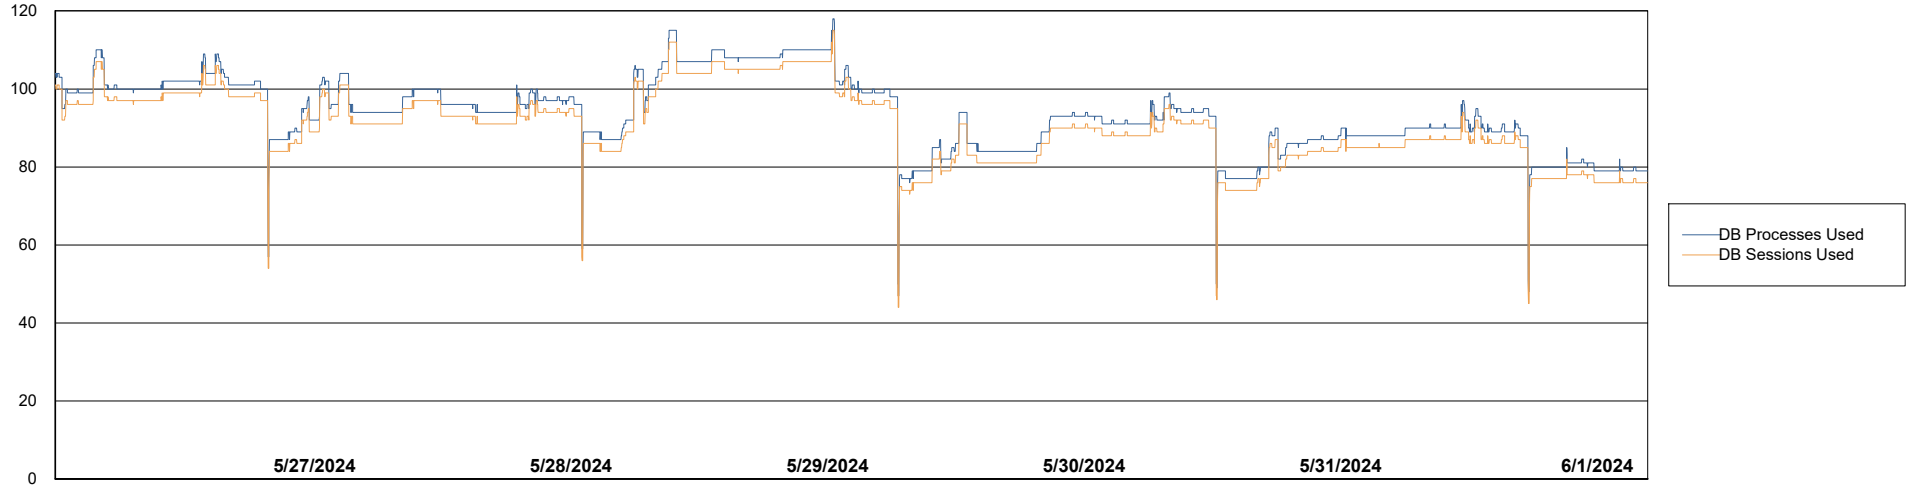

Database Performance DFD_PRD_S-S-ORACLE01-F_ABS1

DB Processes Max 4
DB Processes Max 600