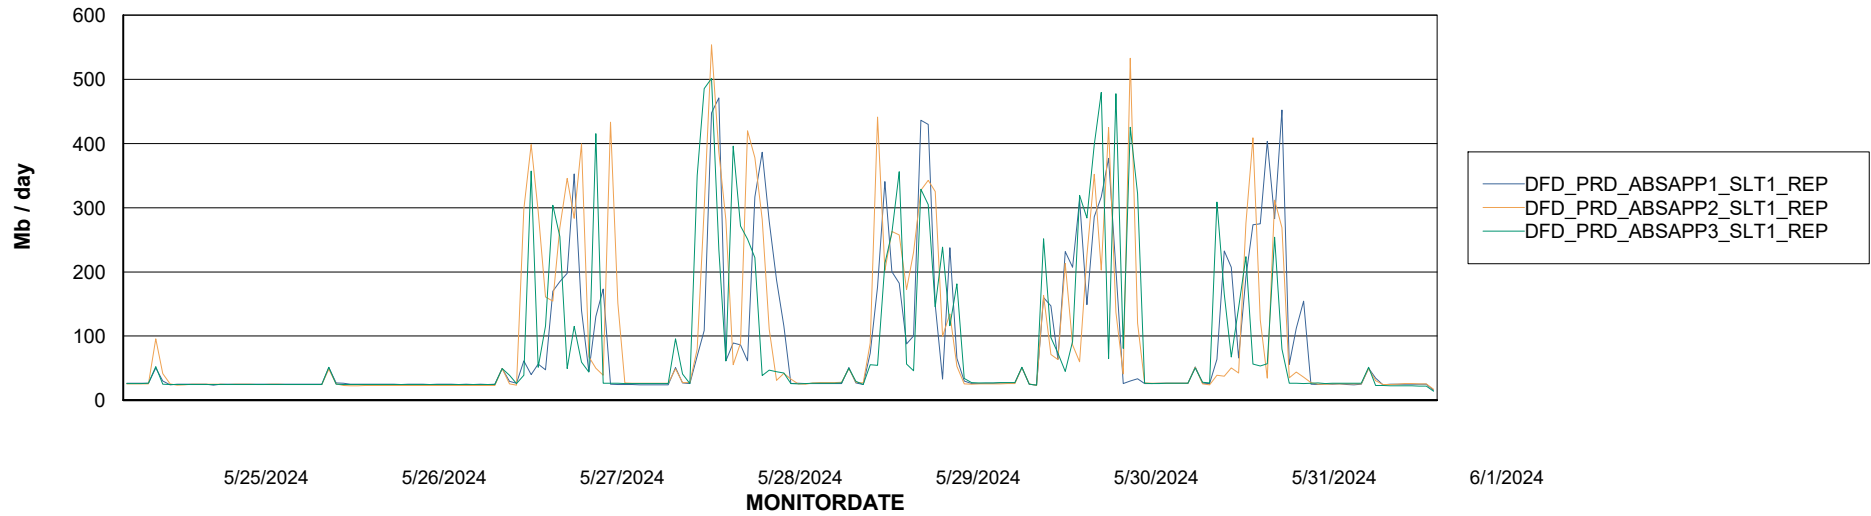

ABSSolute Application ReportServer Services

Avg memory used per ReportServer Service