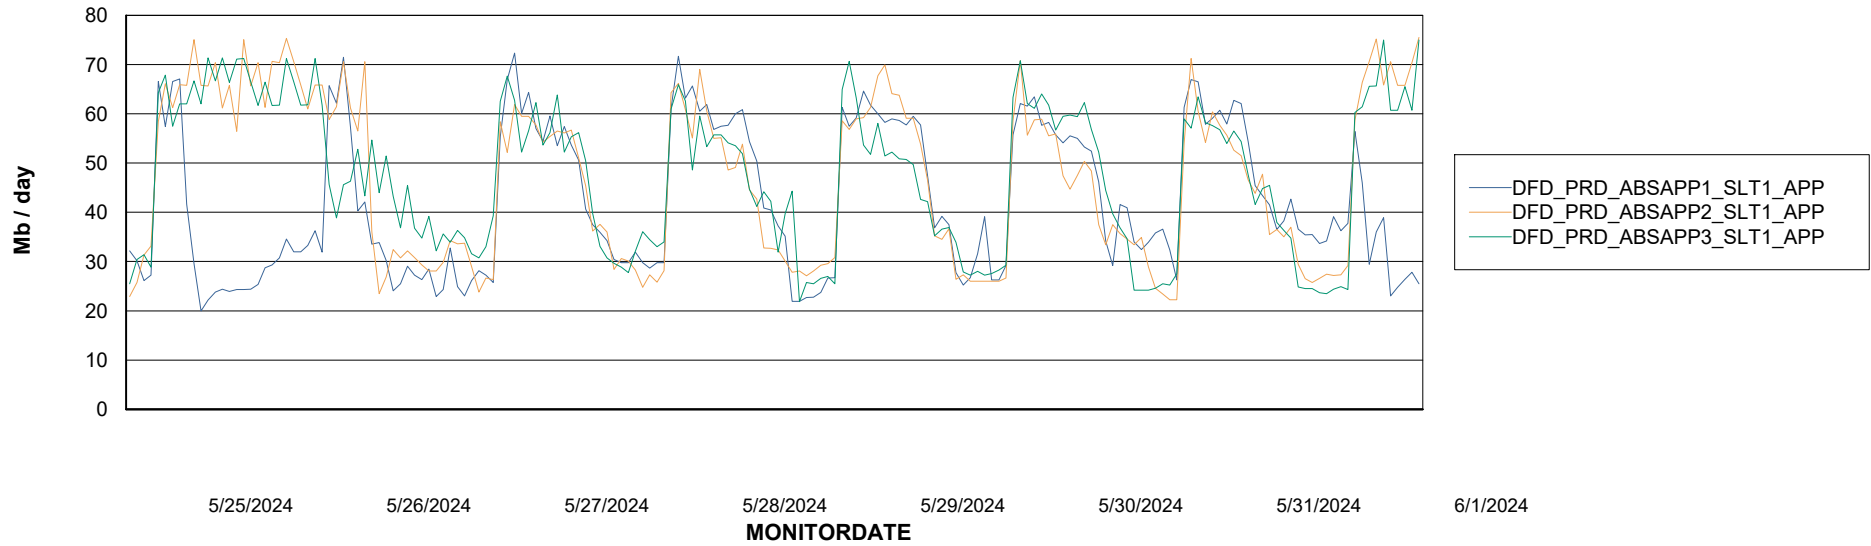

ABSSolute Application Server Services

Avg memory used per ABS Server Service