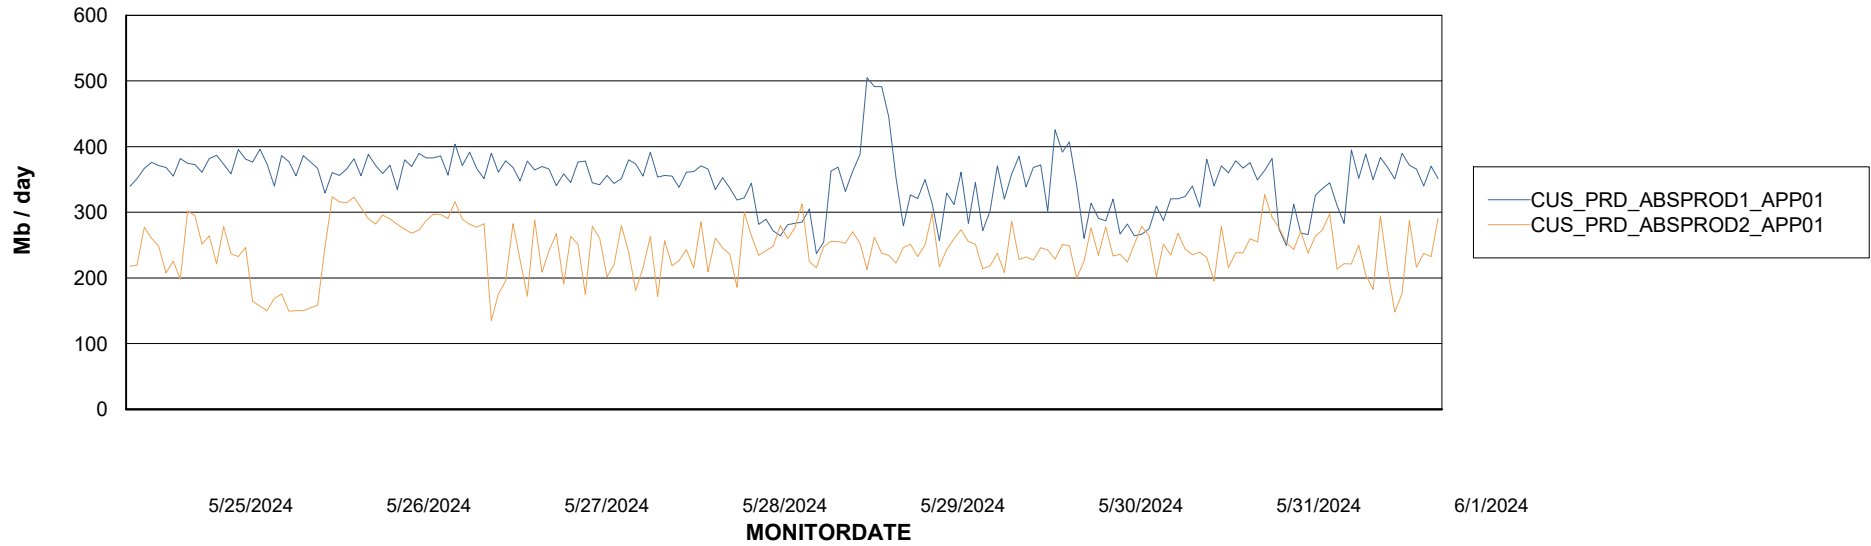

ABSSolute Application Server Services

Avg memory used per ABS Server Service