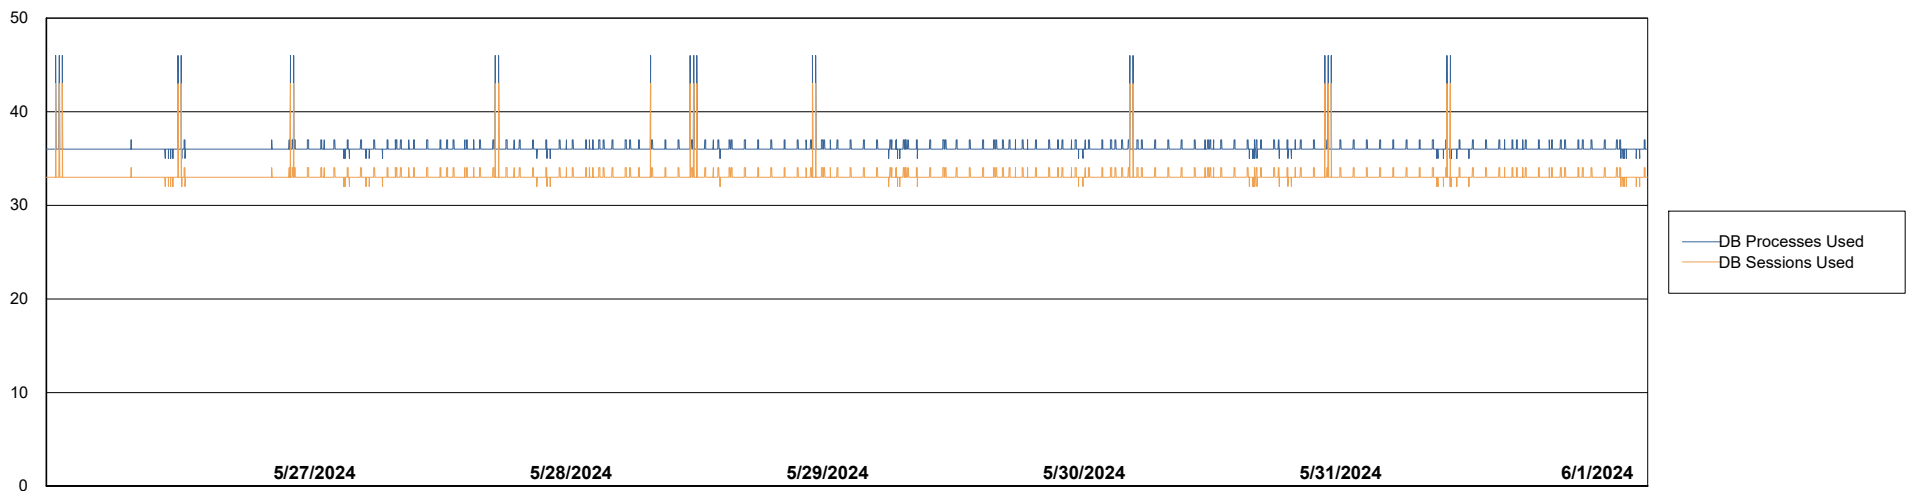

Database Performance CUS_PRD_ABSDB2_HSBABS1

DB Processes Max 1,000