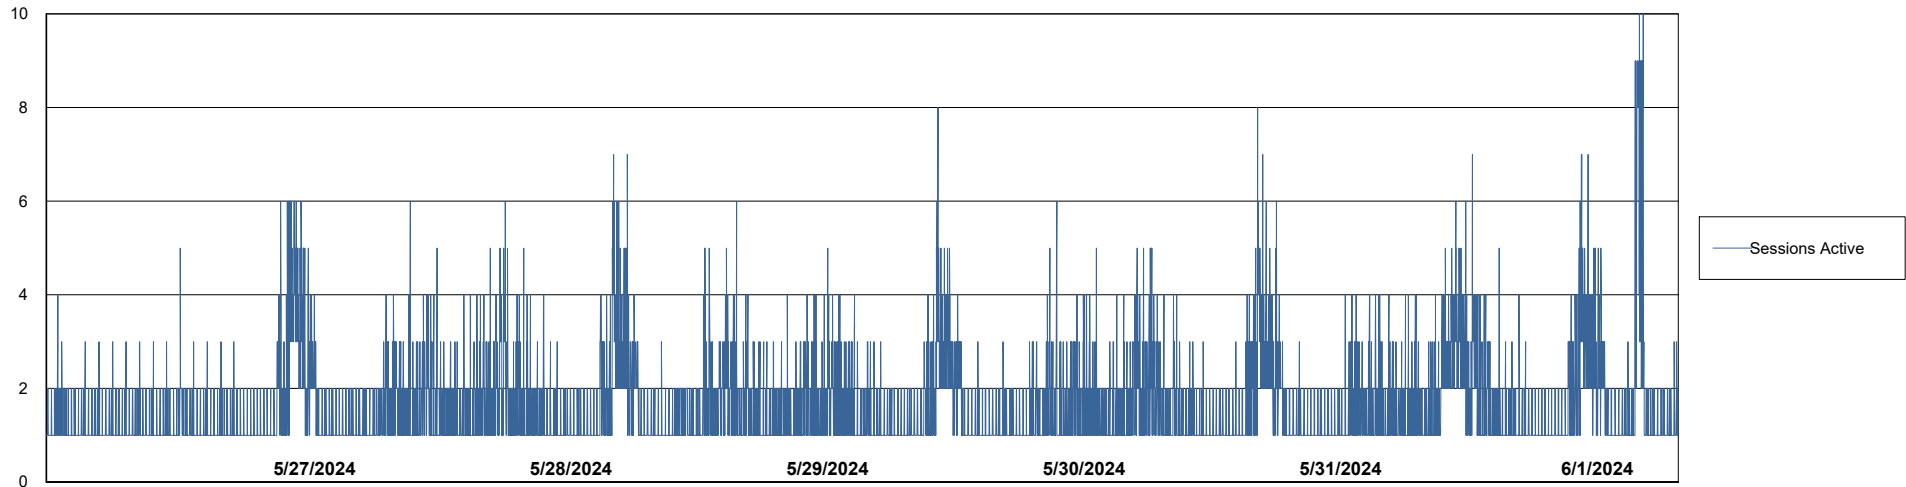

Weekly SLA Customer Report

Customer CUS_Production (24/7)
Database ID 131

Harddisk Usage CUS_PRD_ABSWEBPROD

	Free disk space on C: (%)	Total disk space on C: (Gb)	Used disk space on C: (Gb)
6/1/2024	89	199	22
5/31/2024	89	199	22
5/30/2024	89	199	22
5/29/2024	89	199	22
5/28/2024	89	199	22
5/27/2024	89	199	22
5/26/2024	89	199	22

Weekly SLA Customer Report

Customer CUS_Production (24/7)
Database ID 131

Database Performance CUS_PRD_ABSDB1_ABS1

Weekly SLA Customer Report

Customer CUS_Production (24/7)
Database ID 131

Database Performance CUS_PRD_ABSDB2_HSBABS1