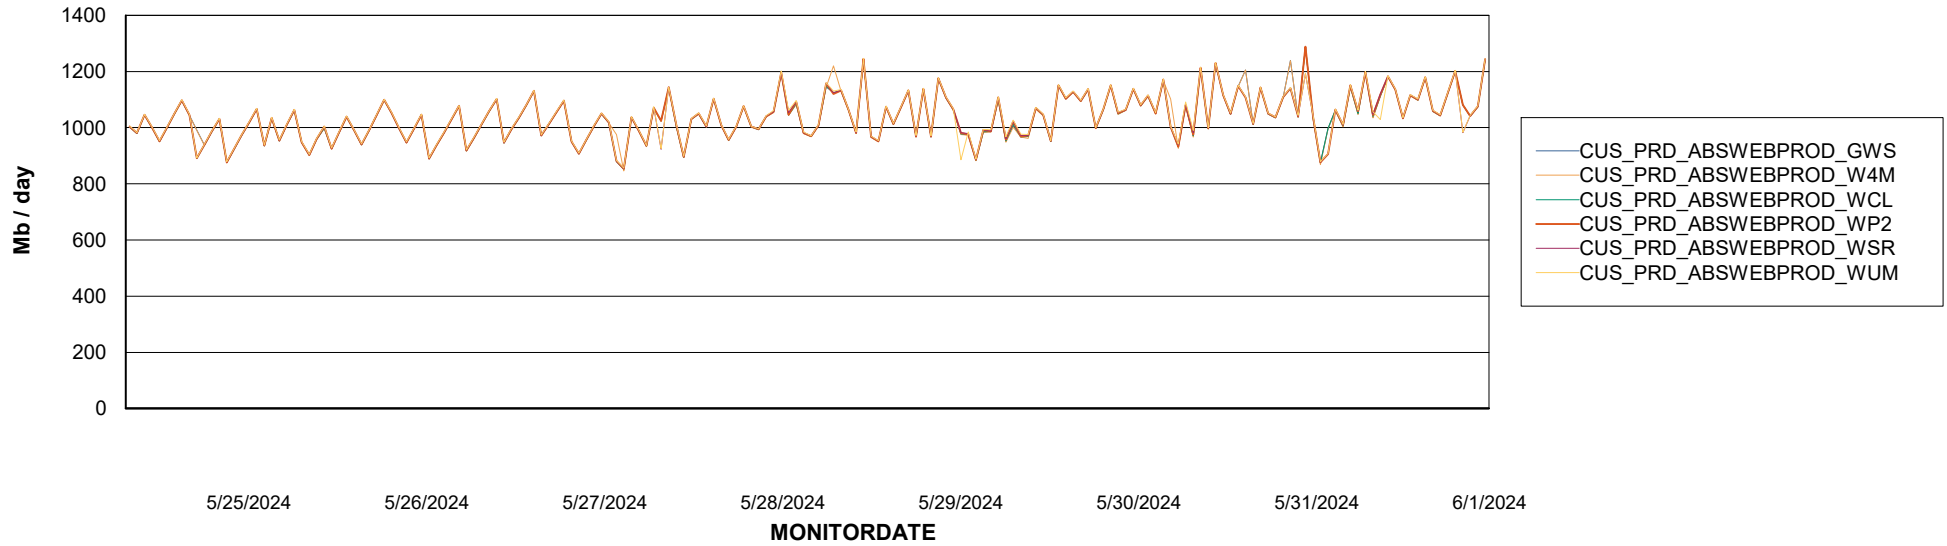

Avg memory used per ReportServer Service

Weekly SLA Customer Report

Customer CUS_Production (24/7)
Database ID 131

ABSSolute Web Component Services

Avg memory used per ABS Web component

Weekly SLA Customer Report