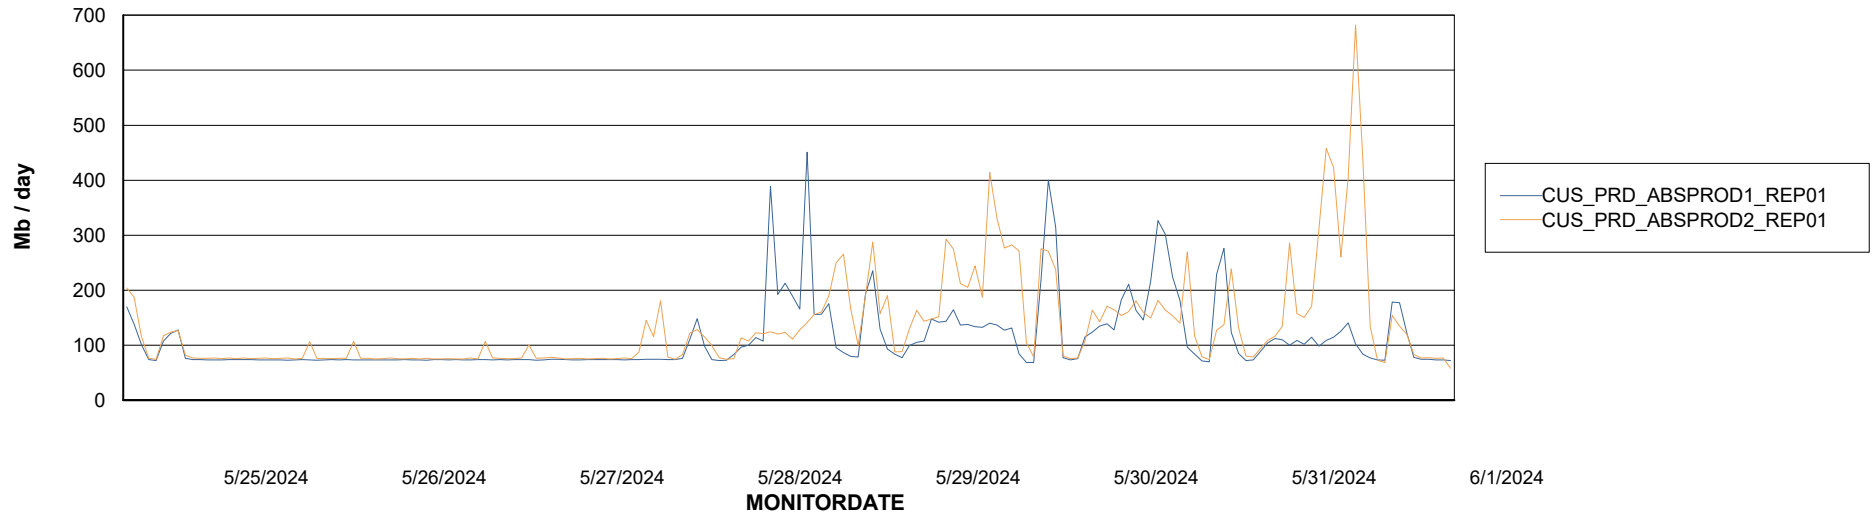

ABSSolute Application ReportServer Services

Avg memory used per ReportServer Service