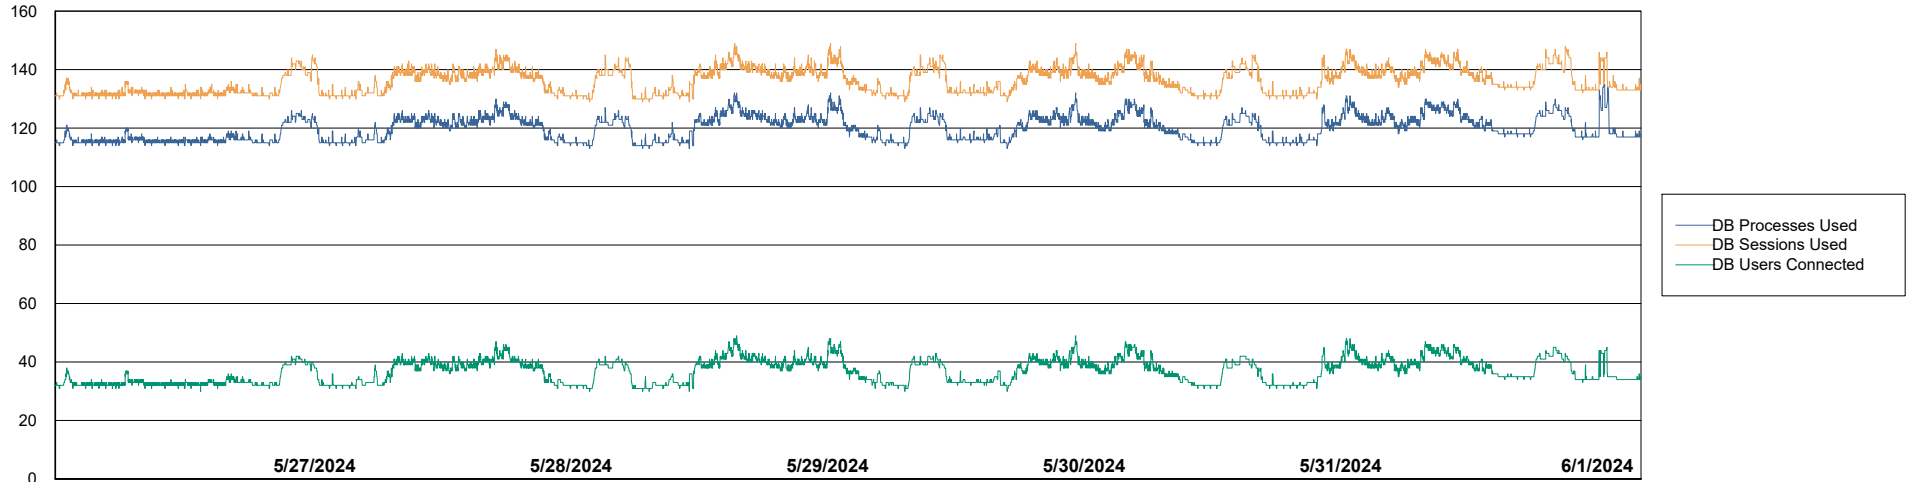

Database Performance CUS_PRD_ABSDB1_ABS1