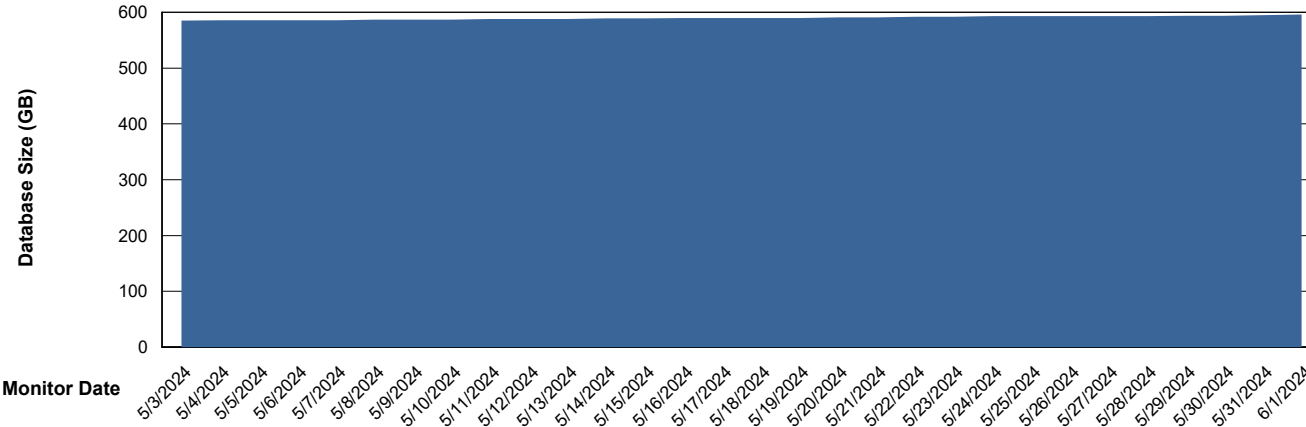

DB Processes Max 1,000

Weekly SLA Customer Report

Customer CUS_Production (24/7)
 Database ID 131

DATABASE SIZE CUS_PRD_ABSDB1_ABS1

Database growth over last month

Database Tablespace CUS_PRD_ABSDB1_ABS1

Date	Tablespace Name	Filesize (Gb)	Usedsize (Gb)	Percentage free
6/1/2024	ABSDATA	268	224	16
	INDX	424	356	16
5/31/2024	ABSDATA	268	224	17
	INDX	424	356	16
5/30/2024	ABSDATA	268	223	17
	INDX	424	356	16
5/29/2024	ABSDATA	268	223	17
	INDX	424	355	16
5/28/2024	ABSDATA	268	223	17
	INDX	424	355	16
5/27/2024	ABSDATA	268	223	17
	INDX	424	355	16
5/26/2024	ABSDATA	268	223	17
	INDX	424	355	16

Weekly SLA Customer Report

Customer CUS_Production (24/7)
Database ID 131

Standby Database Health CUS_Production (24/7)

Recovery lag for last 7 days

Weekly SLA Customer Report

Customer CUS_Production (24/7)
Database ID 131