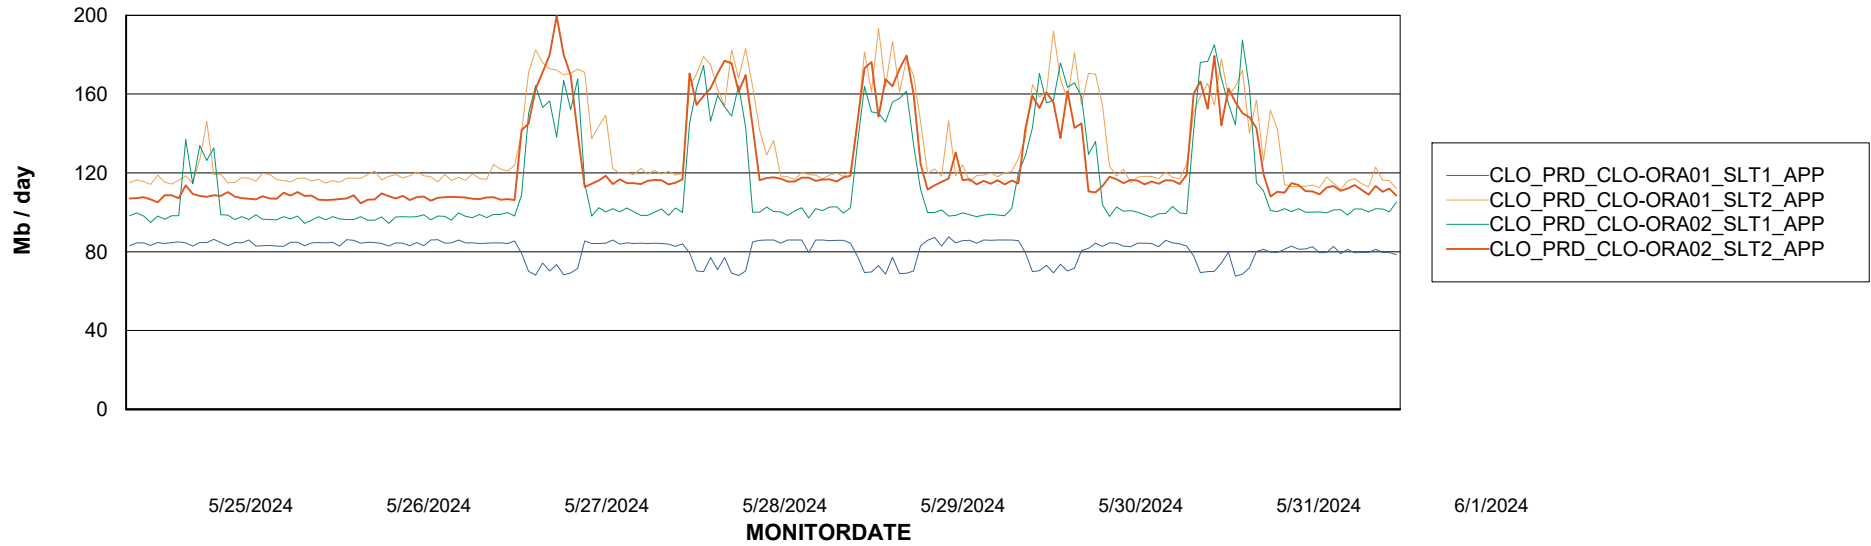

ABSSolute Application Server Services

Avg memory used per ABS Server Service