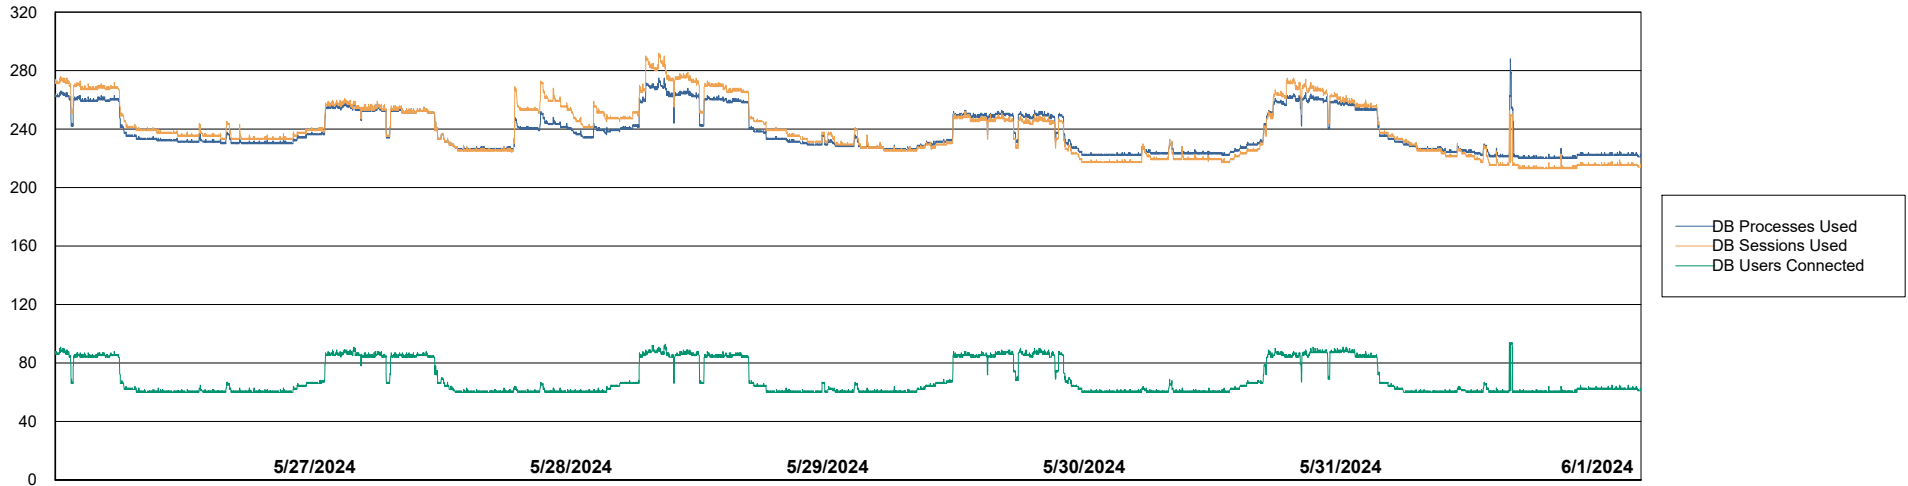

Database Performance CLO_PRD_CLO-ORA01_ABS1