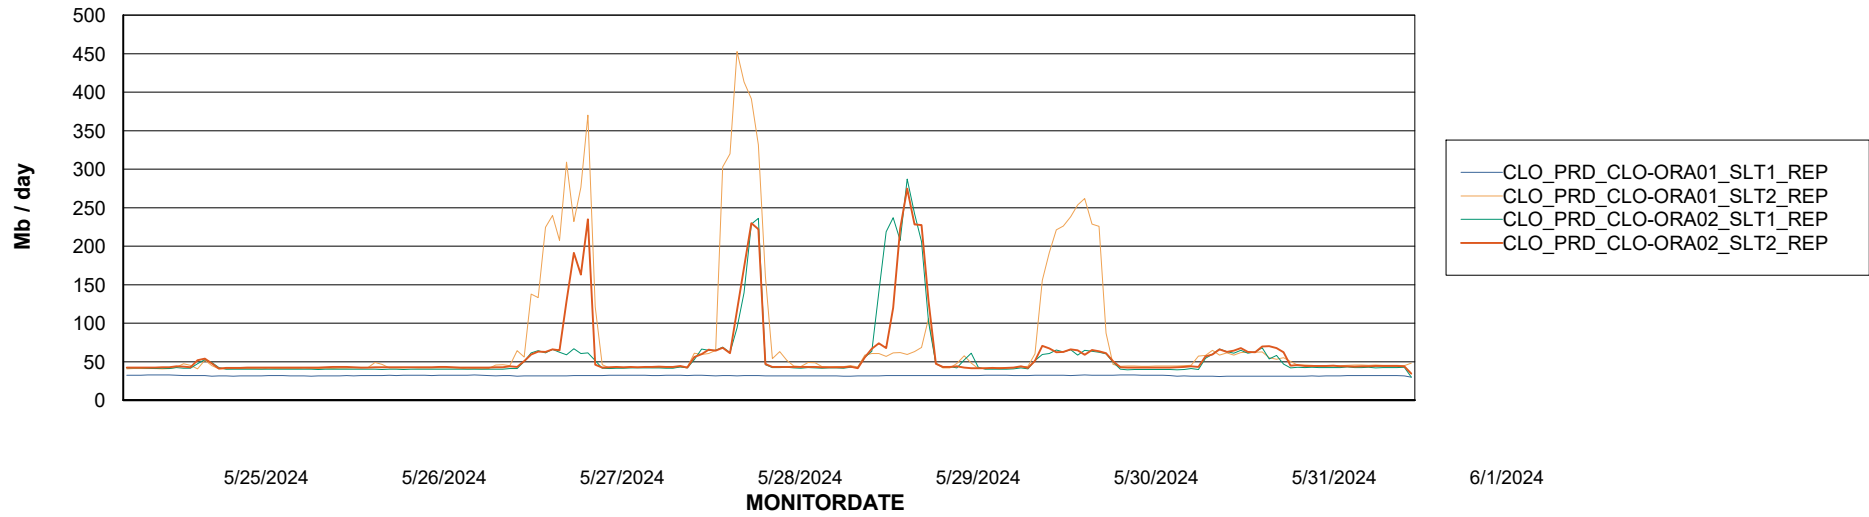

Avg memory used per ABS Server Service

Avg users per day per ABS server

Weekly SLA Customer Report

Customer CLO Production
Database ID 38

ABSSolute Application ReportServer Services

Avg memory used per ReportServer Service