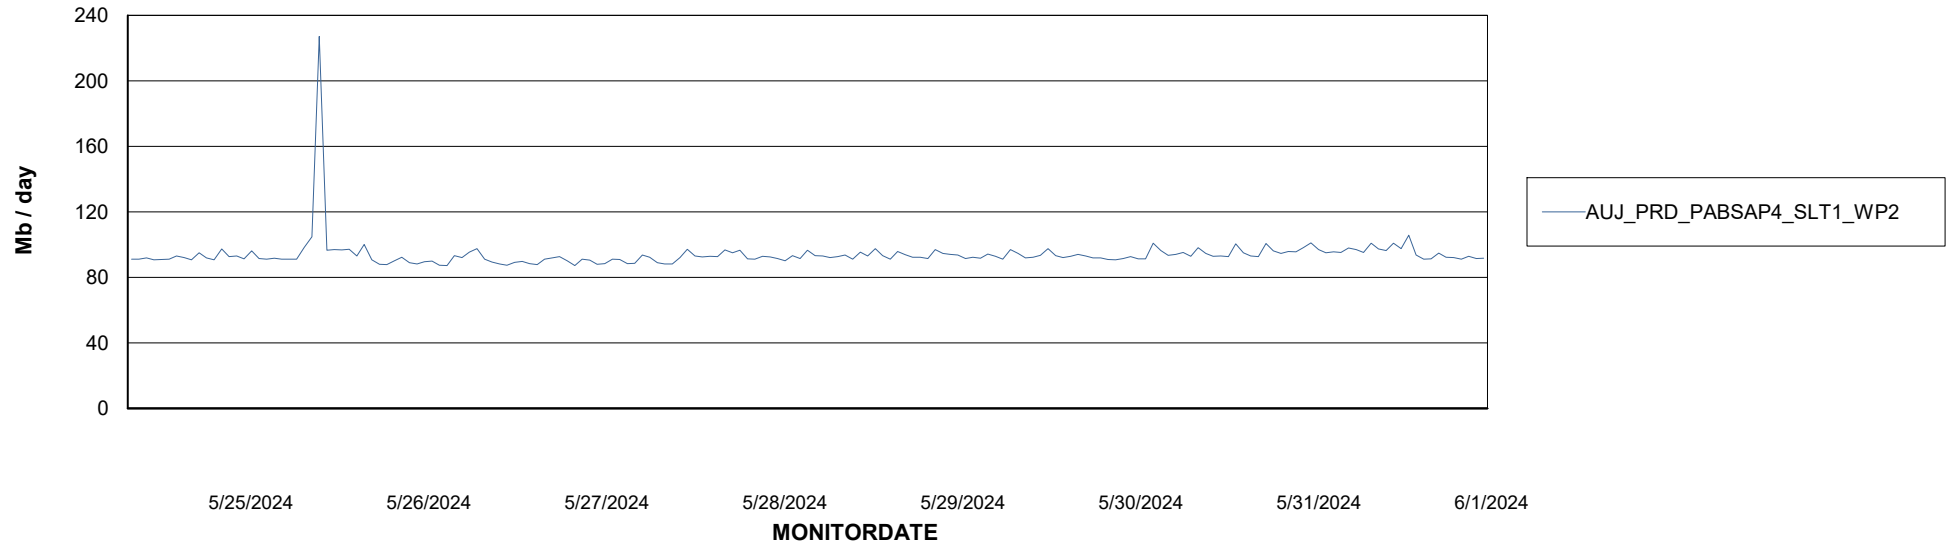

ABSSolute Application ReportServer Services

Avg memory used per ReportServer Service

Weekly SLA Customer Report

Customer AUJ_Production
Database ID 185

ABSSolute Web Component Services

Avg memory used per ABS Web component