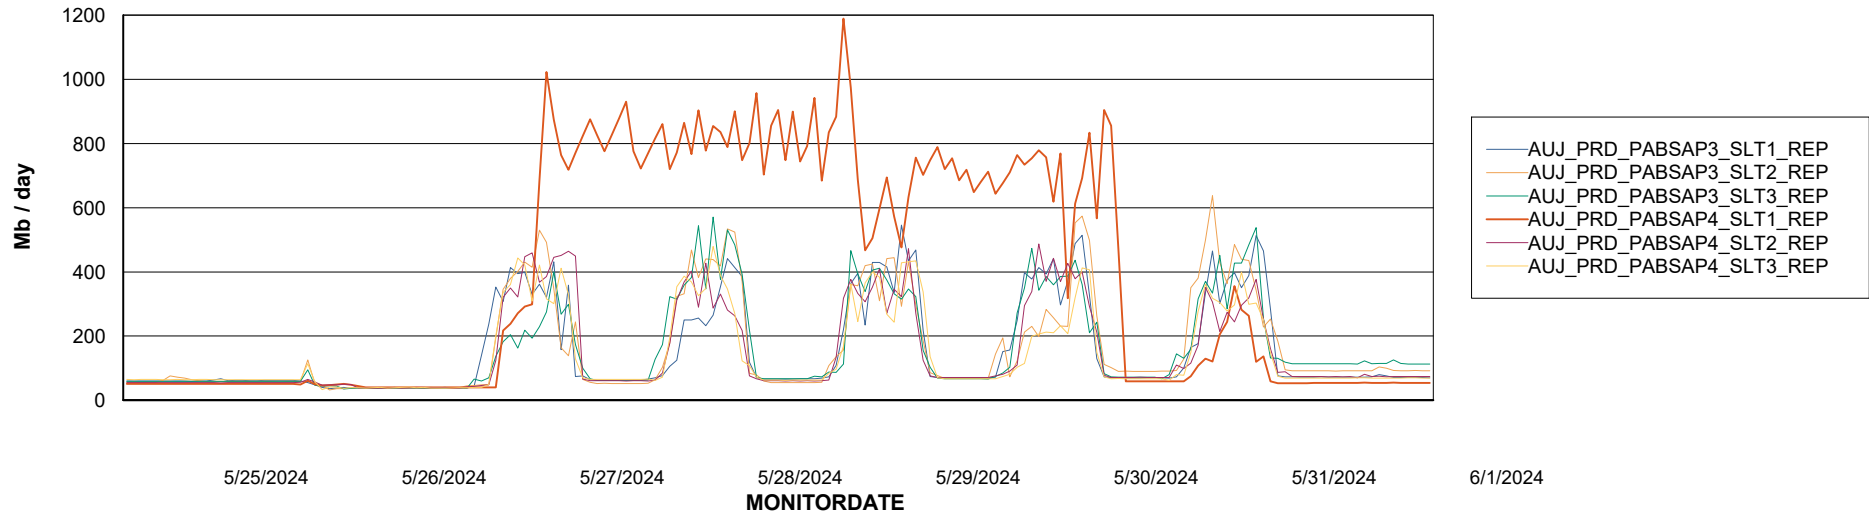

ABSSolute Application ReportServer Services

Avg memory used per ReportServer Service