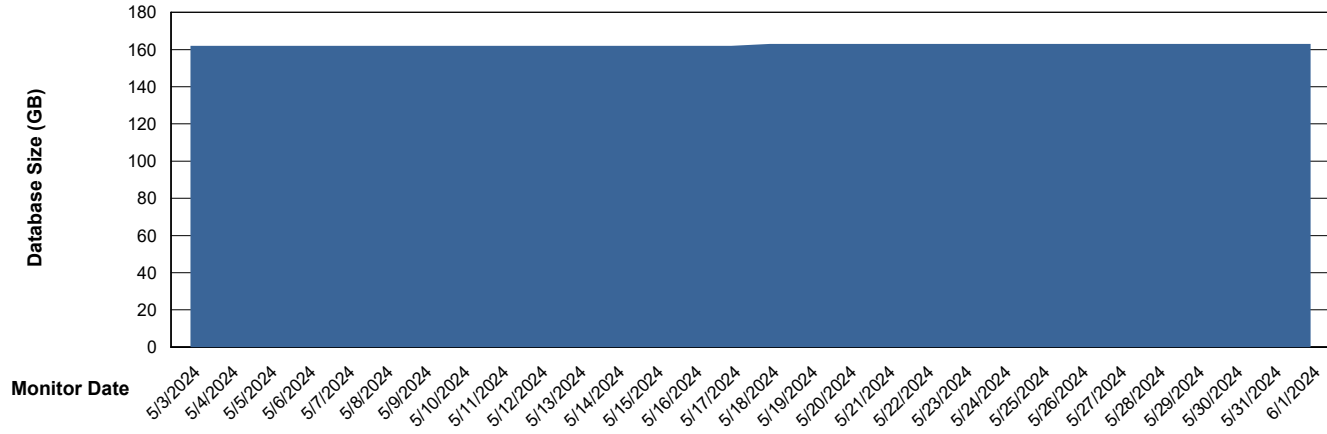

Weekly SLA Customer Report

Customer AUJ_Production
Database ID 185

Database Performance AUJ_BI2_DB

Weekly SLA Customer Report

Customer AUJ_Production
Database ID 185

Database Performance AUJ_DB2_Primary

Weekly SLA Customer Report

Customer AUJ_Production
Database ID 185

DATABASE SIZE AUJ_BI2_DB

Database growth over last month

DATABASE SIZE AUJ_DB2_Primary

Database growth over last month

Weekly SLA Customer Report

Customer AUJ_Production
 Database ID 185