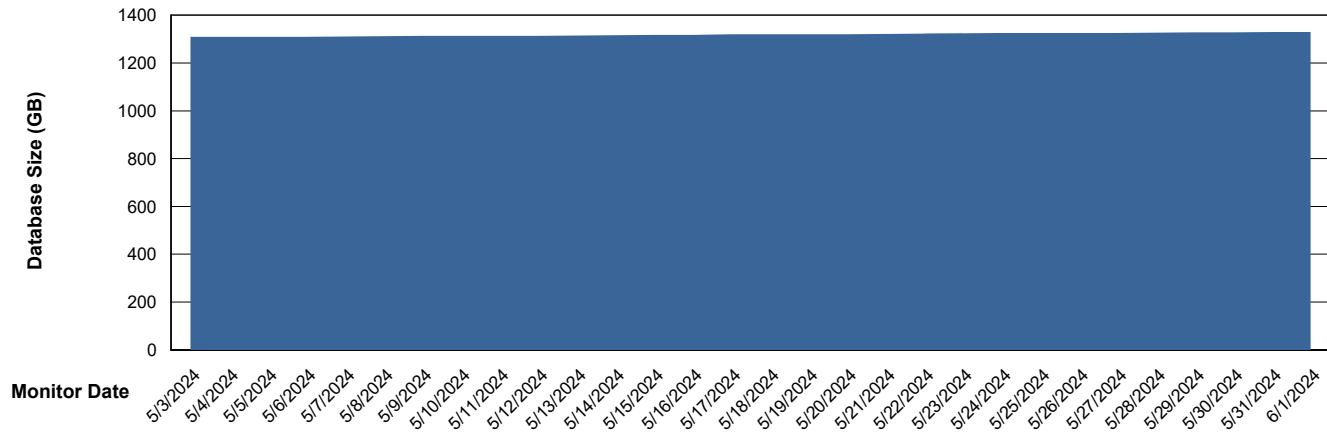

Customer AUJ_Production
Database ID 185

DATABASE SIZE AUJ_BI2_DB

Database growth over last month

DATABASE SIZE AUJ_DB2_Primary

Database growth over last month

Weekly SLA Customer Report

Customer AUJ_Production
 Database ID 185