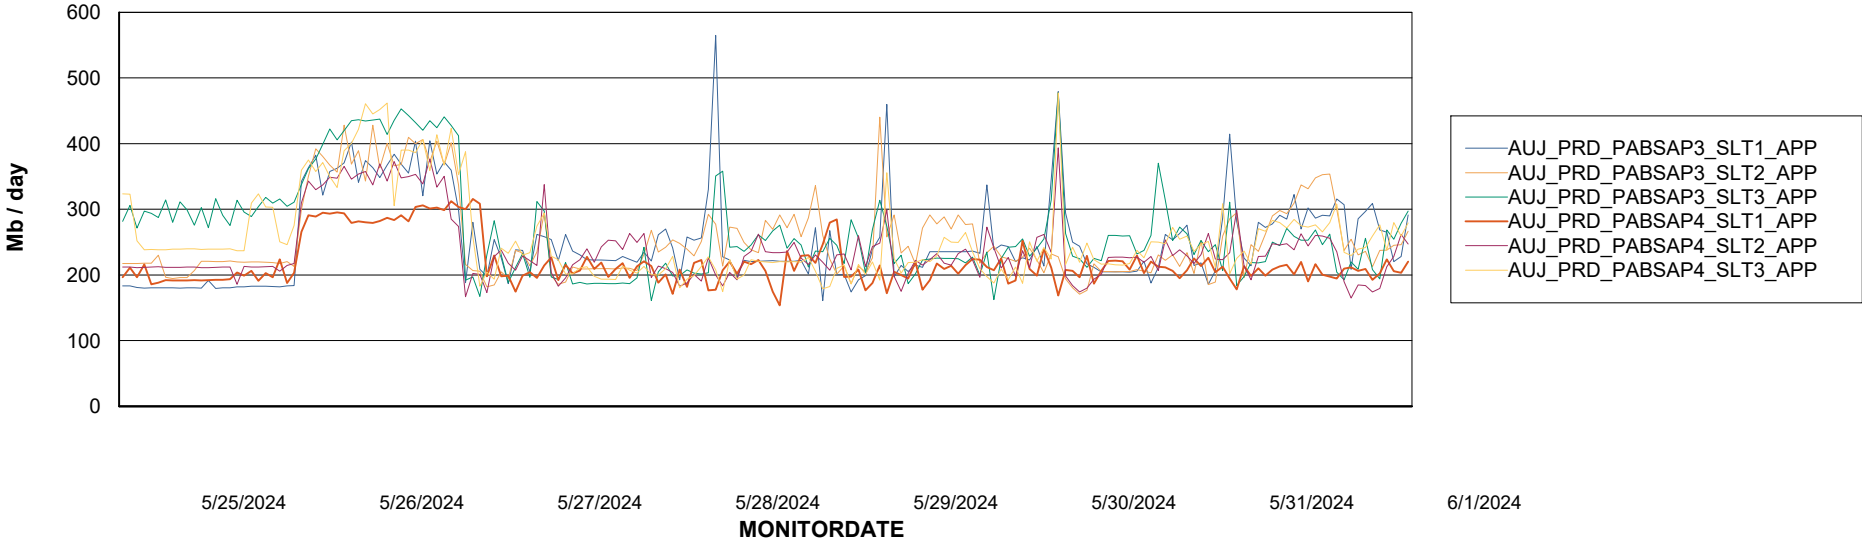

ABSSolute Application Server Services

Avg memory used per ABS Server Service