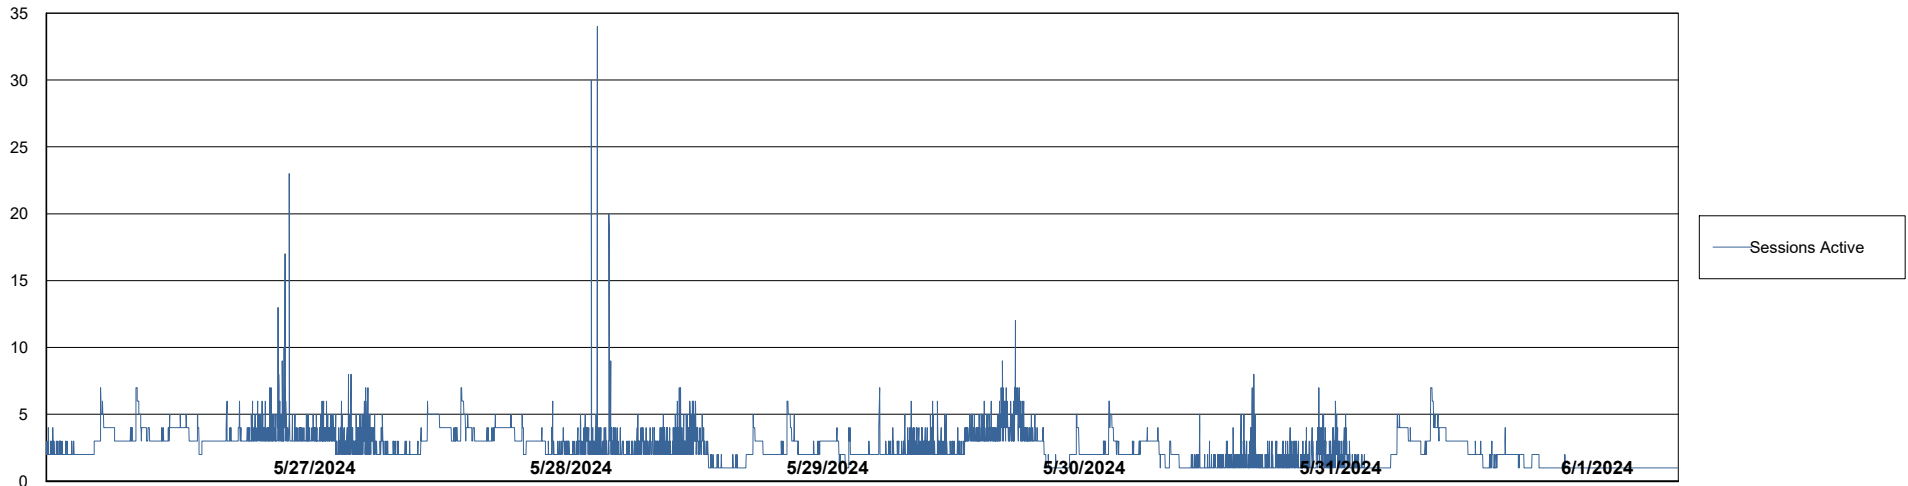

Weekly SLA Customer Report

Customer AUJ_Production
Database ID 185

Database Performance AUJ_BI2_DB

Weekly SLA Customer Report

Customer AUJ_Production
Database ID 185

Database Performance AUJ_DB2_Primary

Weekly SLA Customer Report

Customer AUJ_Production
Database ID 185

DATABASE SIZE AUJ_BI2_DB

Database growth over last month

DATABASE SIZE AUJ_DB2_Primary

Database growth over last month

Weekly SLA Customer Report

Customer AUJ_Production
 Database ID 185