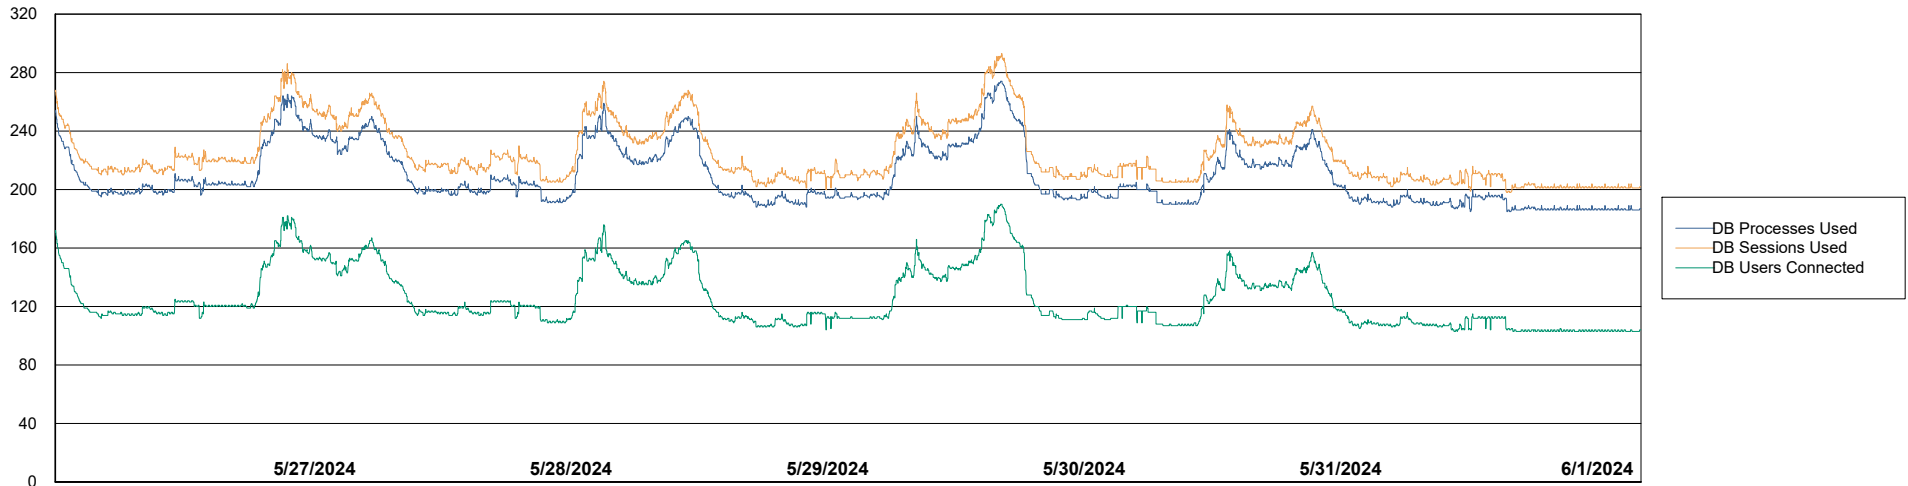

Weekly SLA Customer Report

Customer AUJ_Production
Database ID 185

Database Performance AUJ_BI2_DB

Weekly SLA Customer Report

Customer AUJ_Production
Database ID 185

Database Performance AUJ_DB2_Primary

Weekly SLA Customer Report