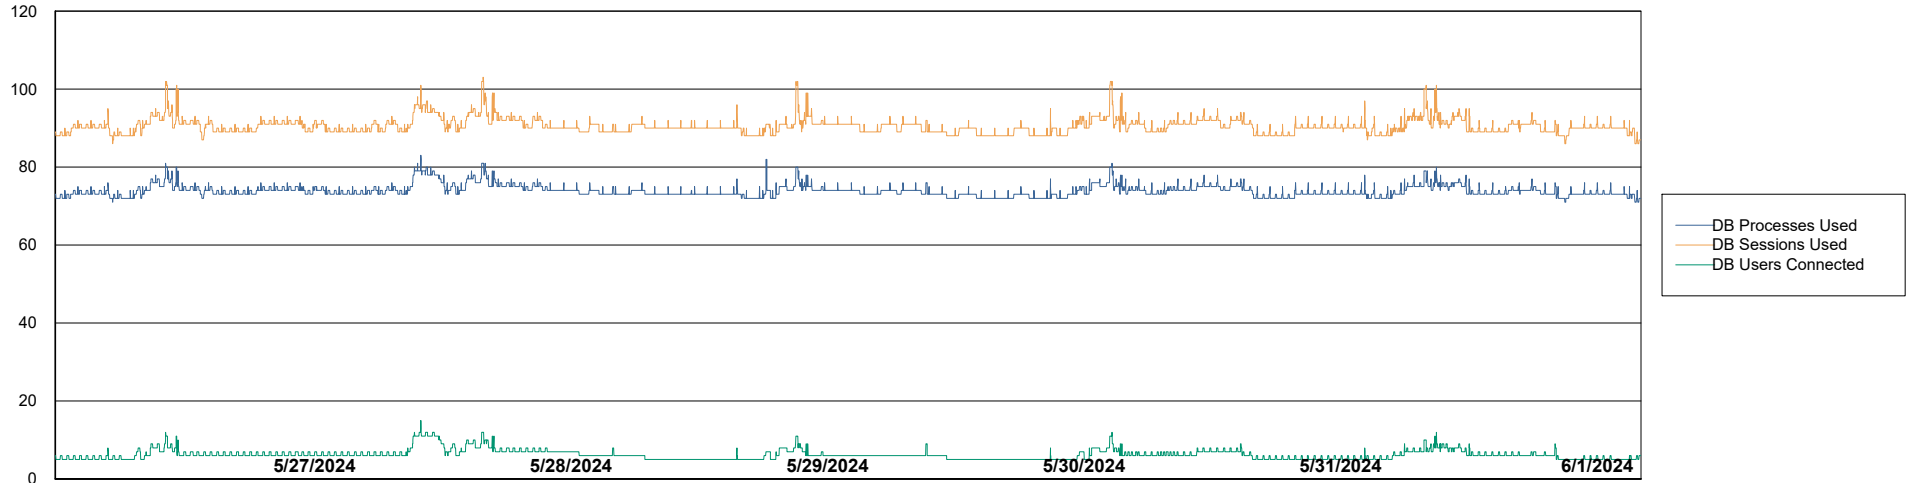

Weekly SLA Customer Report

Customer AUJ_Production
Database ID 185

Harddisk Usage AUJ_PRD_PABSWEB1

	Free disk space on / (%)	Total disk space on / (Gb)	Used disk space on / (Gb)	Free disk space on /abs (%)	Total disk space on /abs (Gb)	Used disk space on /abs (Gb)
6/1/2024	78	40	9	99	60	1
5/31/2024	78	40	9	99	60	1
5/30/2024	78	40	9	99	60	1
5/29/2024	78	40	9	99	60	1
5/28/2024	78	40	9	99	60	1
5/27/2024	78	40	9	99	60	1
5/26/2024	78	40	9	99	60	1

Weekly SLA Customer Report

Customer AUJ_Production
Database ID 185

Database Performance AUJ_BI2_DB

Weekly SLA Customer Report

Customer AUJ_Production
Database ID 185

Database Performance AUJ_DB2_Primary

Weekly SLA Customer Report