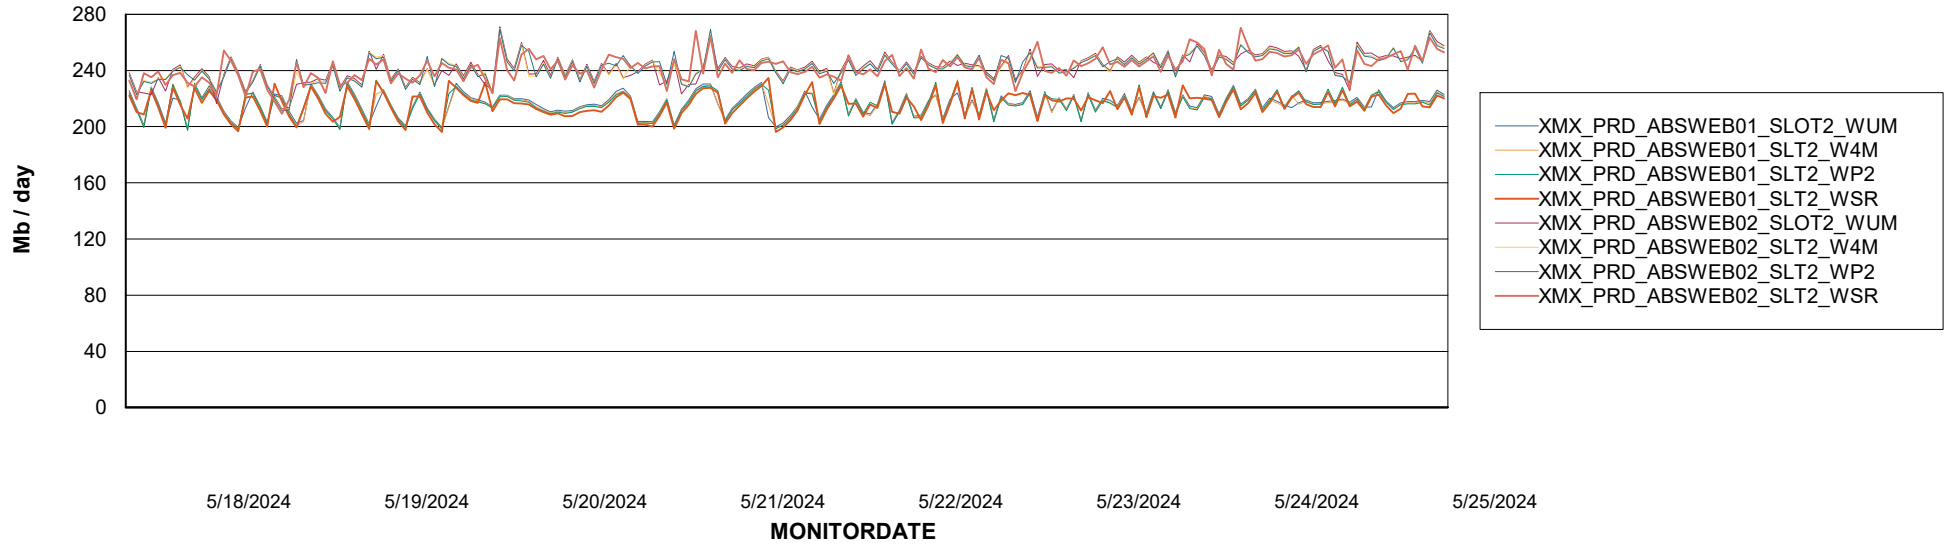

Avg memory used per ReportServer Service

Weekly SLA Customer Report

Customer XMX Production (24/7)
Database ID 146

ABSSolute Web Component Services

Avg memory used per ABS Web component

Weekly SLA Customer Report