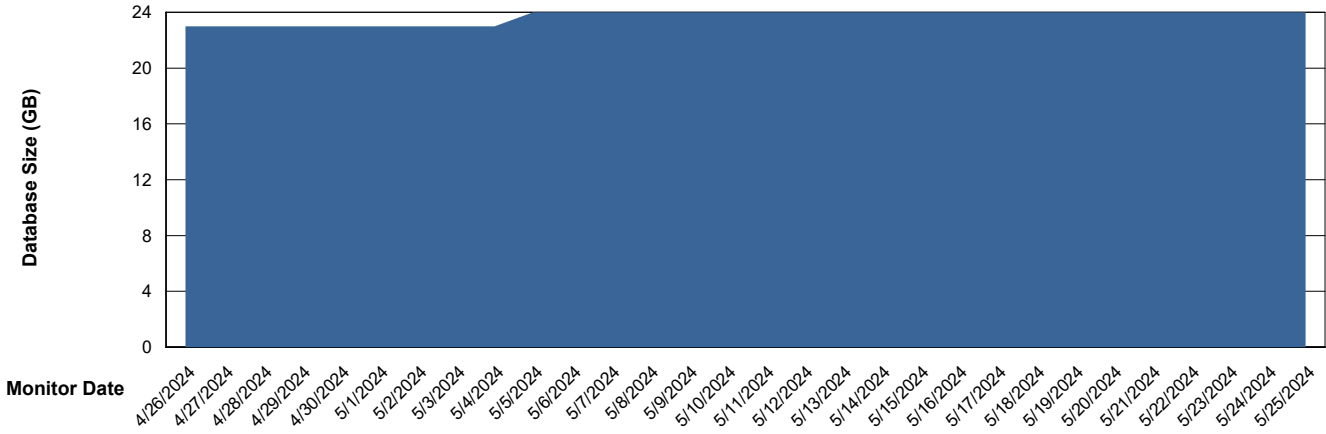

DB Processes Max 4
DB Processes Max 1,000
DB Processes Max 0

Weekly SLA Customer Report

Customer XMX Production (24/7)
 Database ID 146

DATABASE SIZE XMX_PROD_ABSDB01_PRDB_ABS1

Database growth over last month

Database Tablespace XMX_PROD_ABSDB01_PRDB_ABS1

Date	Tablespace Name	Filesize (Gb)	Usedsize (Gb)	Percentage free
5/25/2024	ABSDATA	10	8	18
	INDX	8	0	100
5/24/2024	ABSDATA	10	8	18
	INDX	8	0	100
5/23/2024	ABSDATA	10	8	18
	INDX	8	0	100
5/22/2024	ABSDATA	10	8	18
	INDX	8	0	100
5/21/2024	ABSDATA	10	8	19
	INDX	8	0	100
5/20/2024	ABSDATA	10	8	19
	INDX	8	0	100
5/19/2024	ABSDATA	10	8	20
	INDX	8	0	100