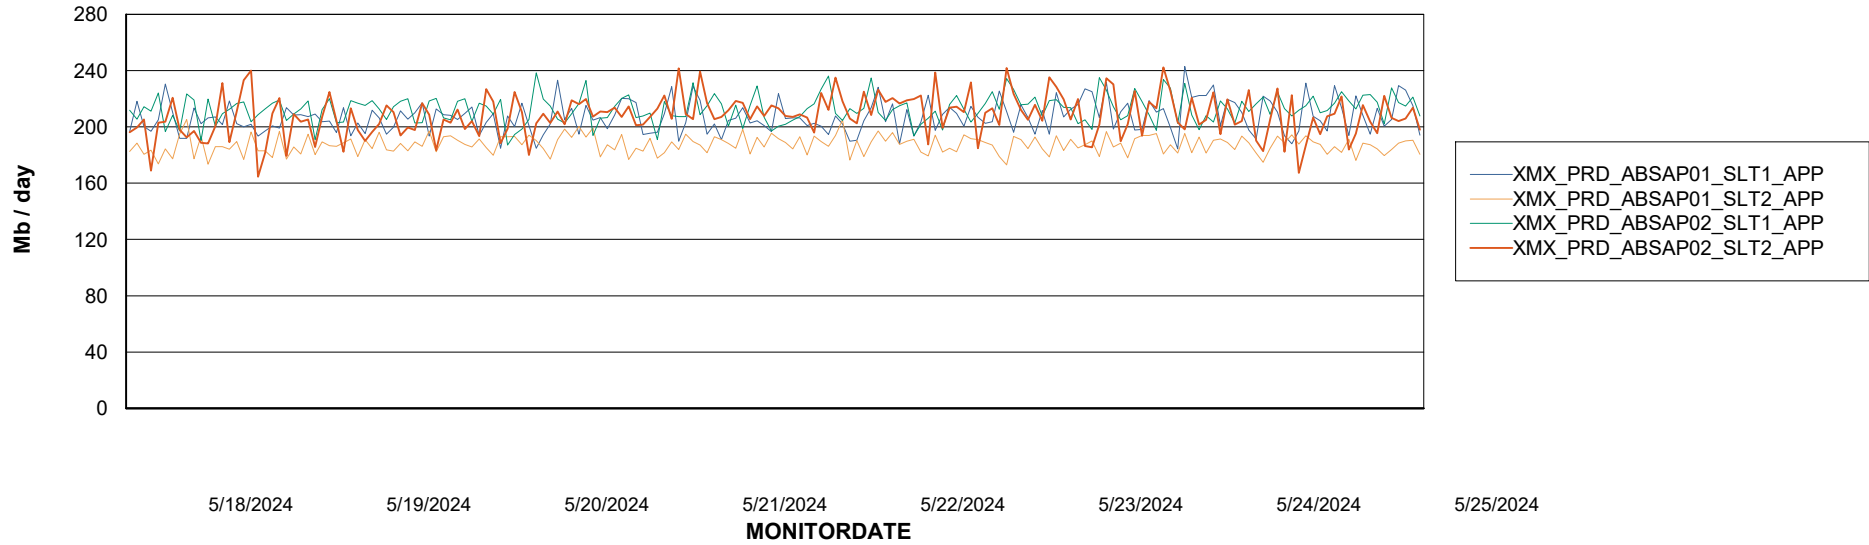

ABSSolute Application Server Services

Avg memory used per ABS Server Service