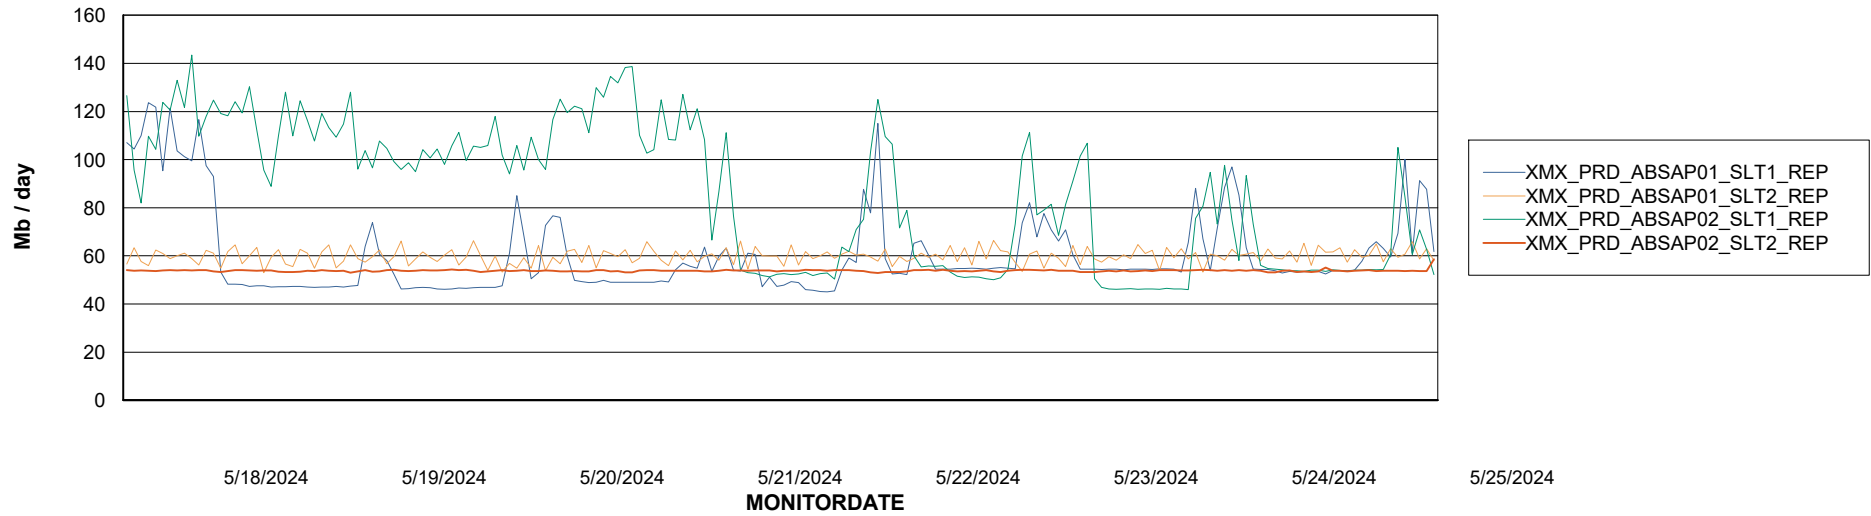

ABSSolute Application ReportServer Services

Avg memory used per ReportServer Service