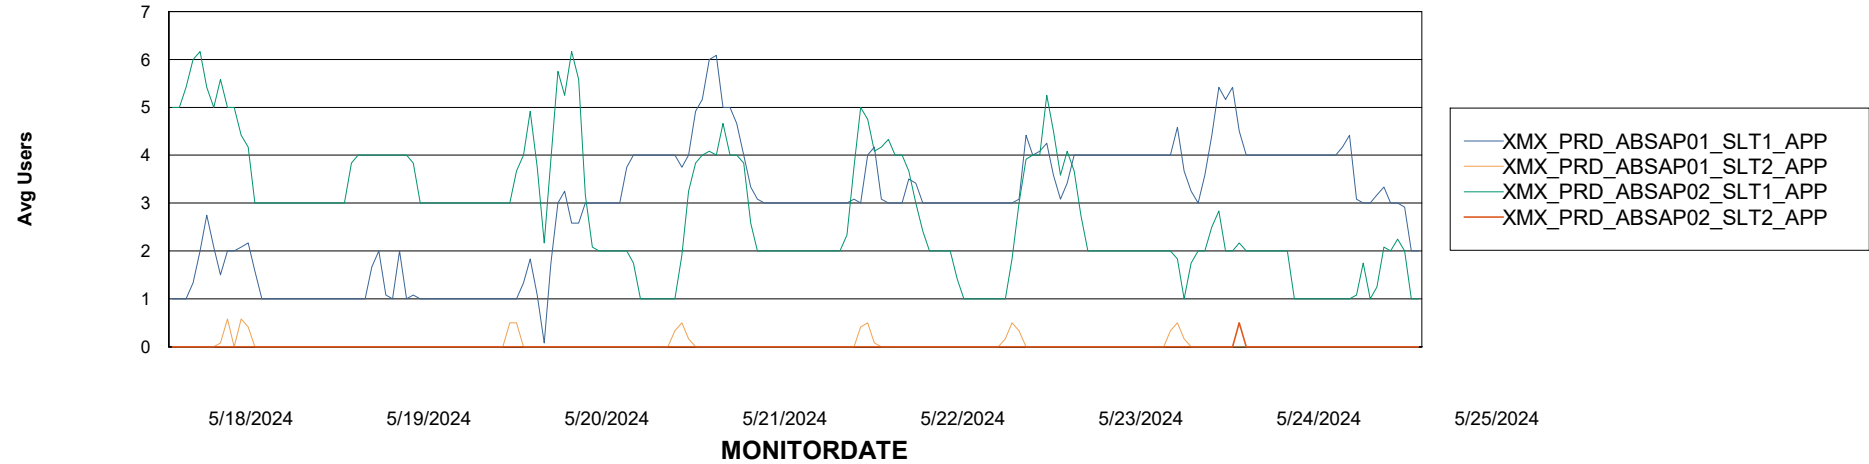

Database Tablespace XMX_PROD_ABSDB01_PRDB_ABS1

Date	Tablespace Name	Filesize (Gb)	Usedsize (Gb)	Percentage free
5/25/2024	ABSDATA	10	8	18
	INDX	8	0	100
5/24/2024	ABSDATA	10	8	18
	INDX	8	0	100
5/23/2024	ABSDATA	10	8	18
	INDX	8	0	100
5/22/2024	ABSDATA	10	8	18
	INDX	8	0	100
5/21/2024	ABSDATA	10	8	19
	INDX	8	0	100
5/20/2024	ABSDATA	10	8	19
	INDX	8	0	100
5/19/2024	ABSDATA	10	8	20
	INDX	8	0	100

Weekly SLA Customer Report

Customer XMX Production (24/7)
Database ID 146

Standby Database Health XMX Production (24/7)

Recovery lag for last 7 days

Weekly SLA Customer Report

Customer XMX Production (24/7)
Database ID 146

ABSSolute Application Server Services

Avg memory used per ABS Server Service

Avg users per day per ABS server

Weekly SLA Customer Report

Customer XMX Production (24/7)
Database ID 146

ABSSolute Application ReportServer Services