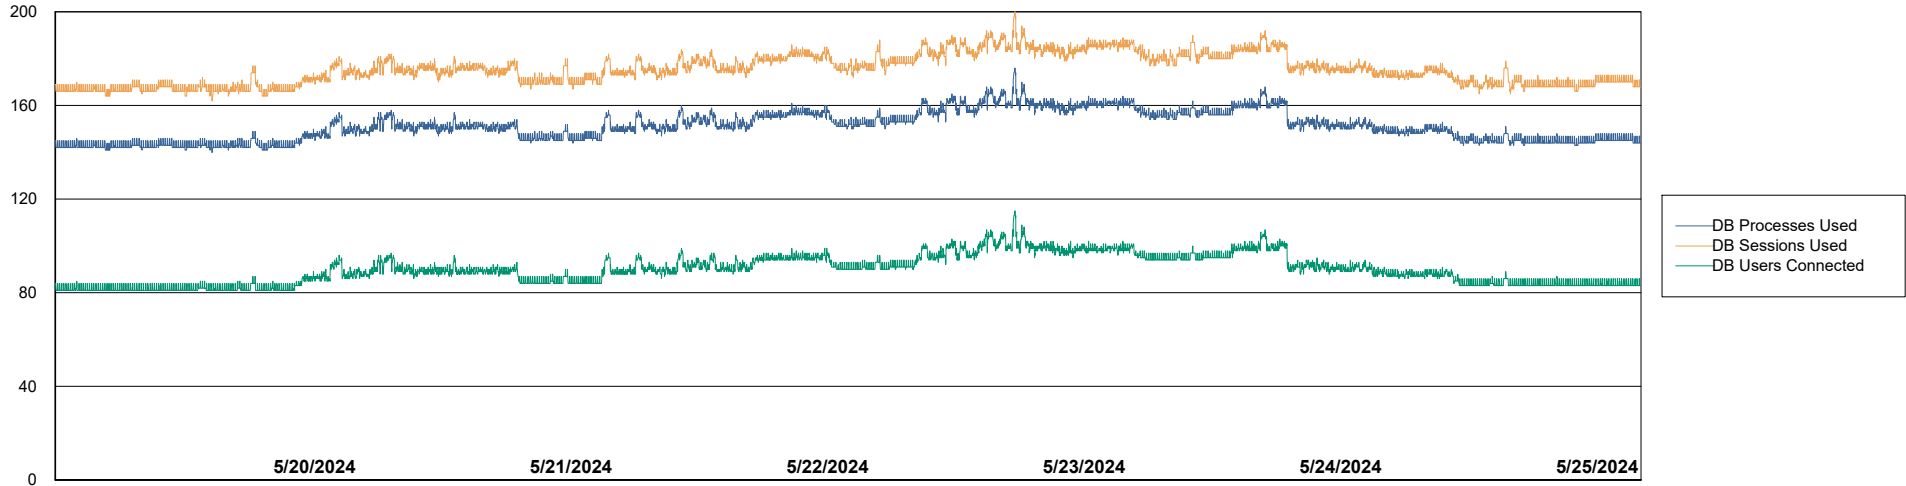

Database Performance VOS_PRD_ABSORA1-2022_ABS1