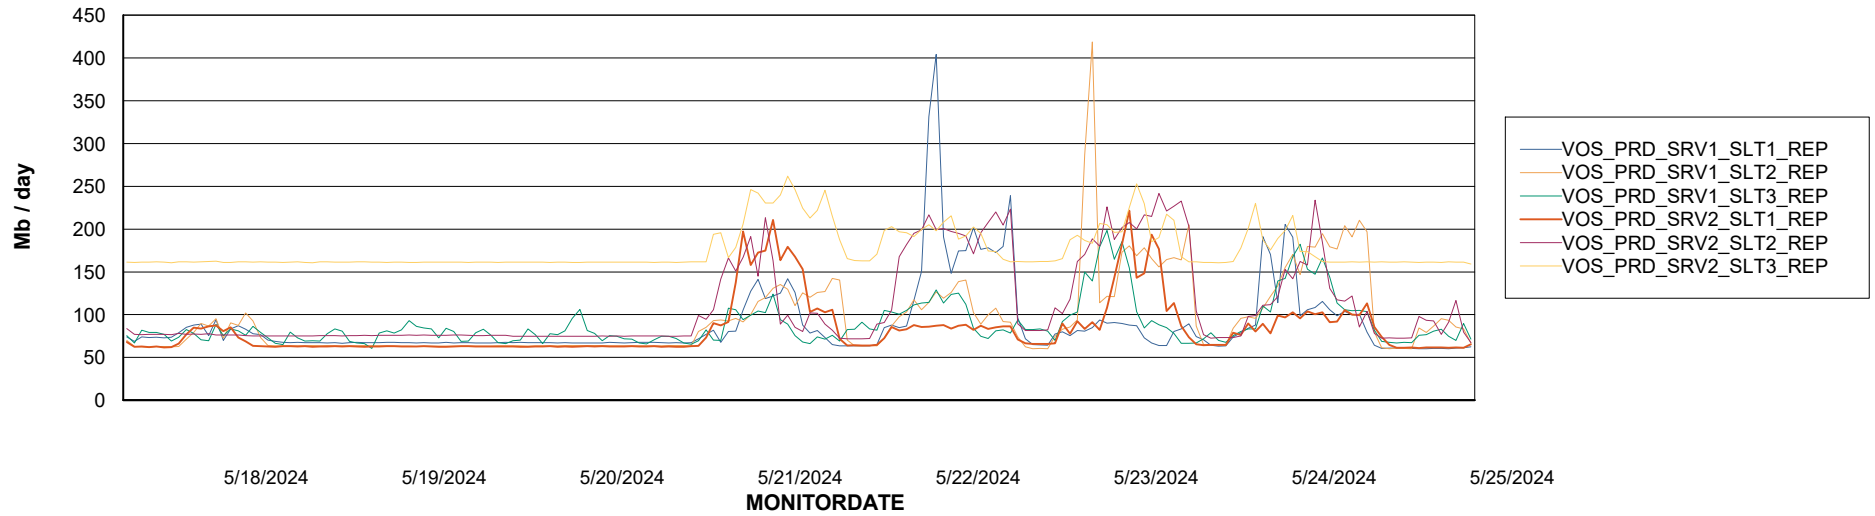

ABSSolute Application ReportServer Services

Avg memory used per ReportServer Service