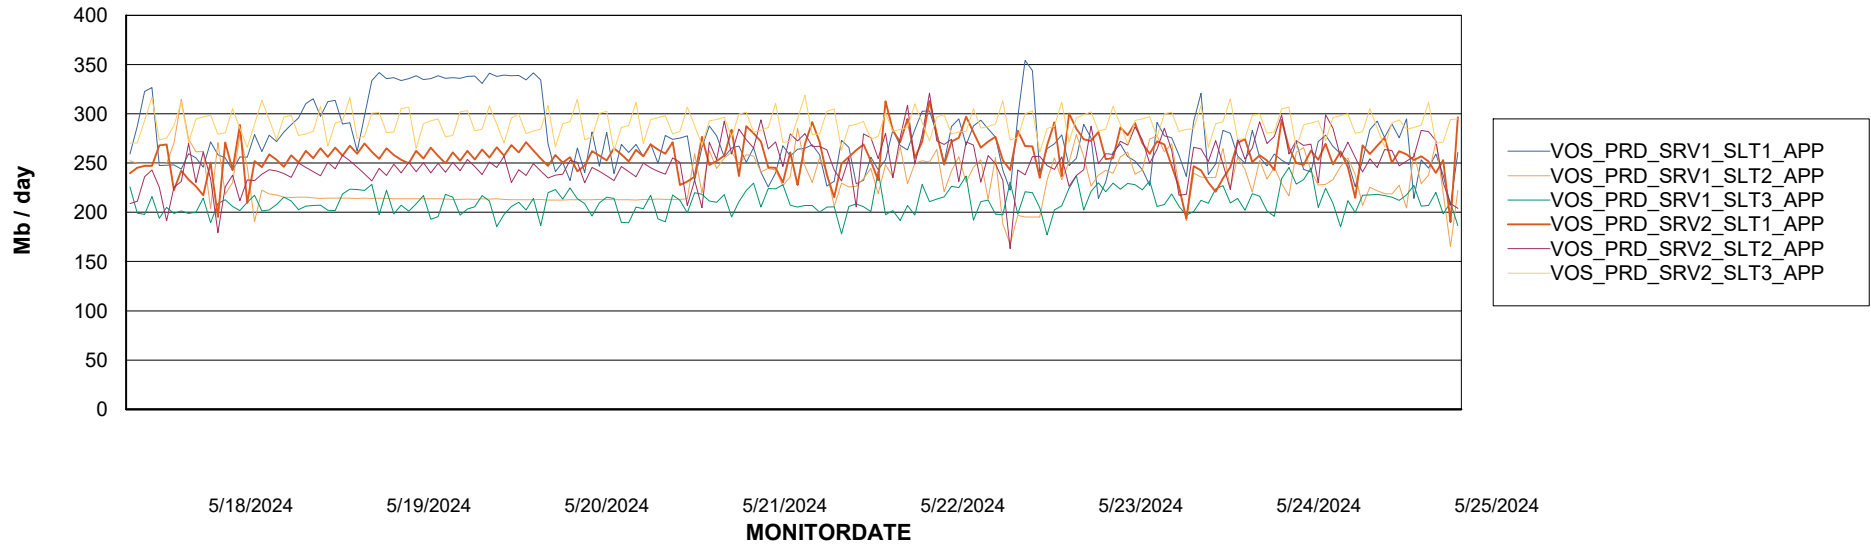

ABSSolute Application Server Services

Avg memory used per ABS Server Service