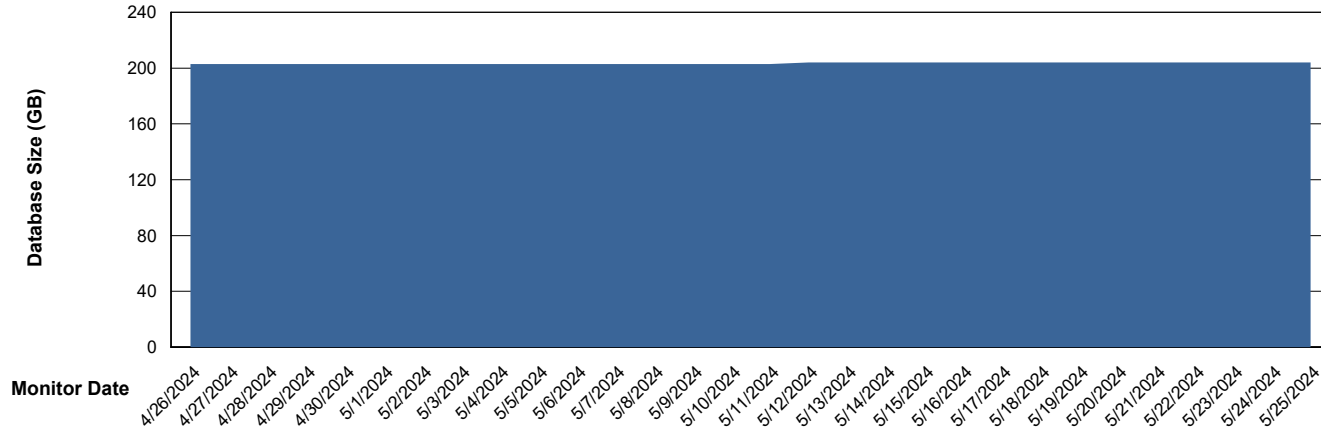

DATABASE SIZE VOS_PRD_ABSBI-2018_ABS1

Database growth over last month