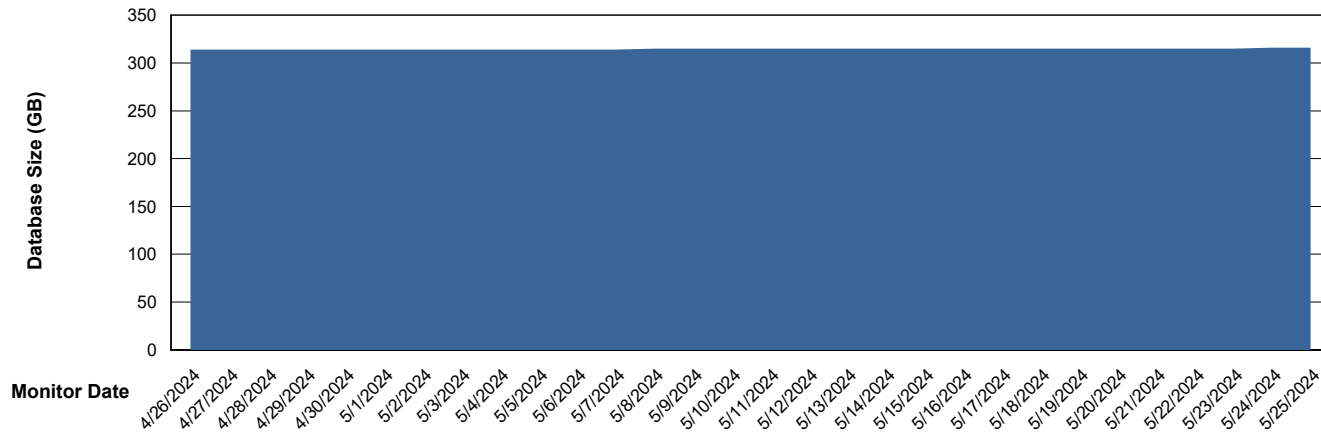

DATABASE SIZE VOS_PRD_ABSORA1-2022_ABS1

Database growth over last month