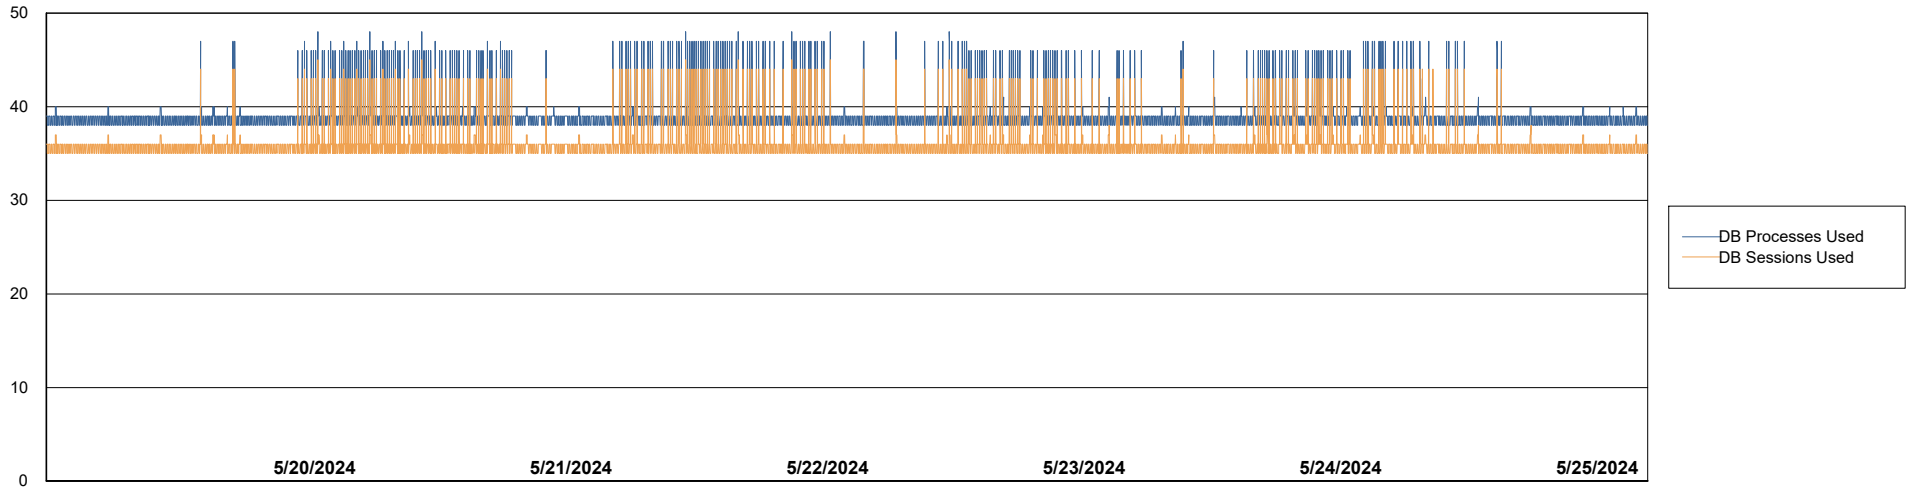

Database Performance VOS_PRD_ABSORA2-2022_HSBABS1

DB Processes Max 1,000