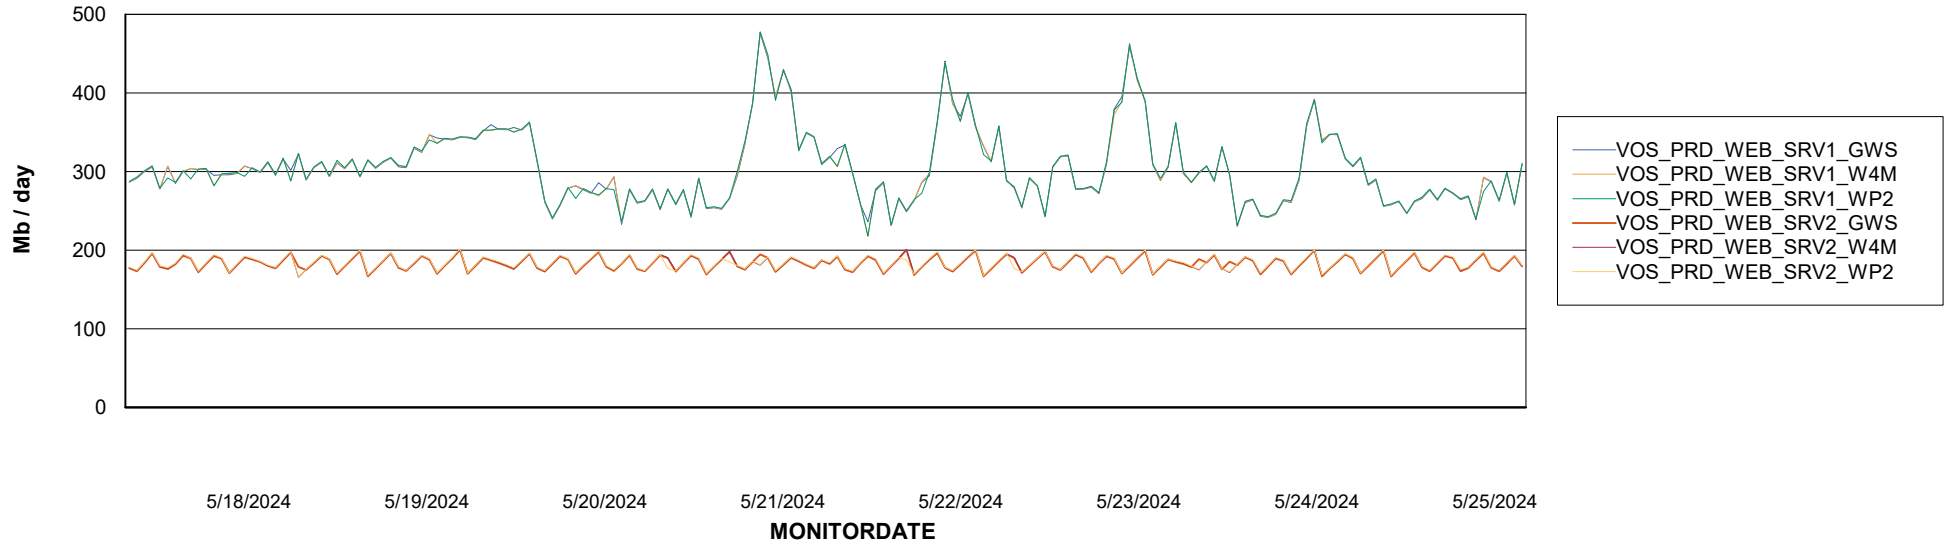

ABSSolute Web Component Services

Avg memory used per ABS Web component