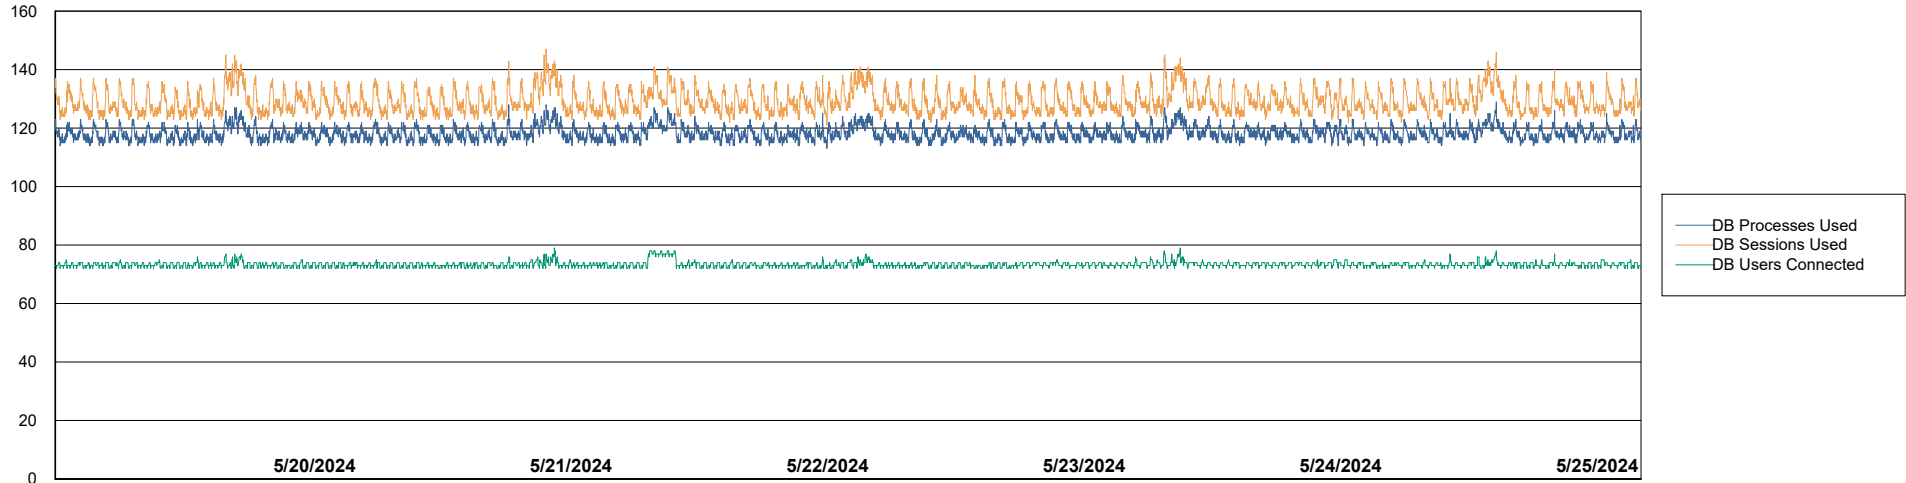

Database Performance VOS_PRD_ABSBI-2018_ABS1