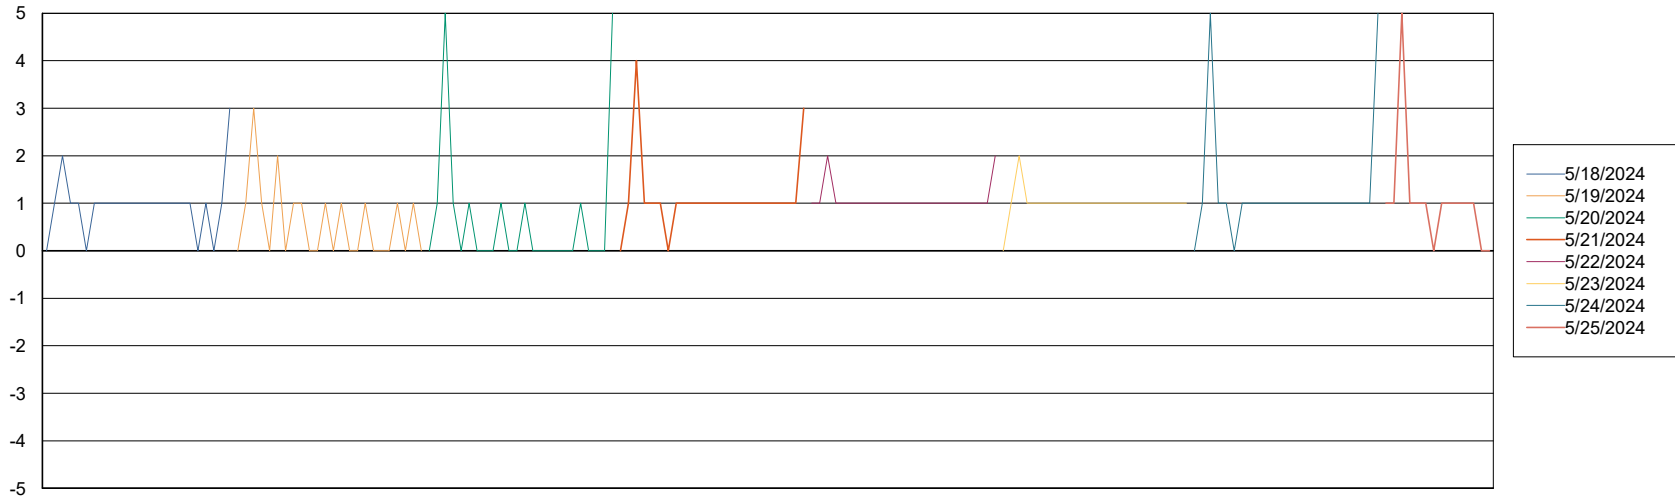

Standby Database Health VOS_Production

Recovery lag for last 7 days