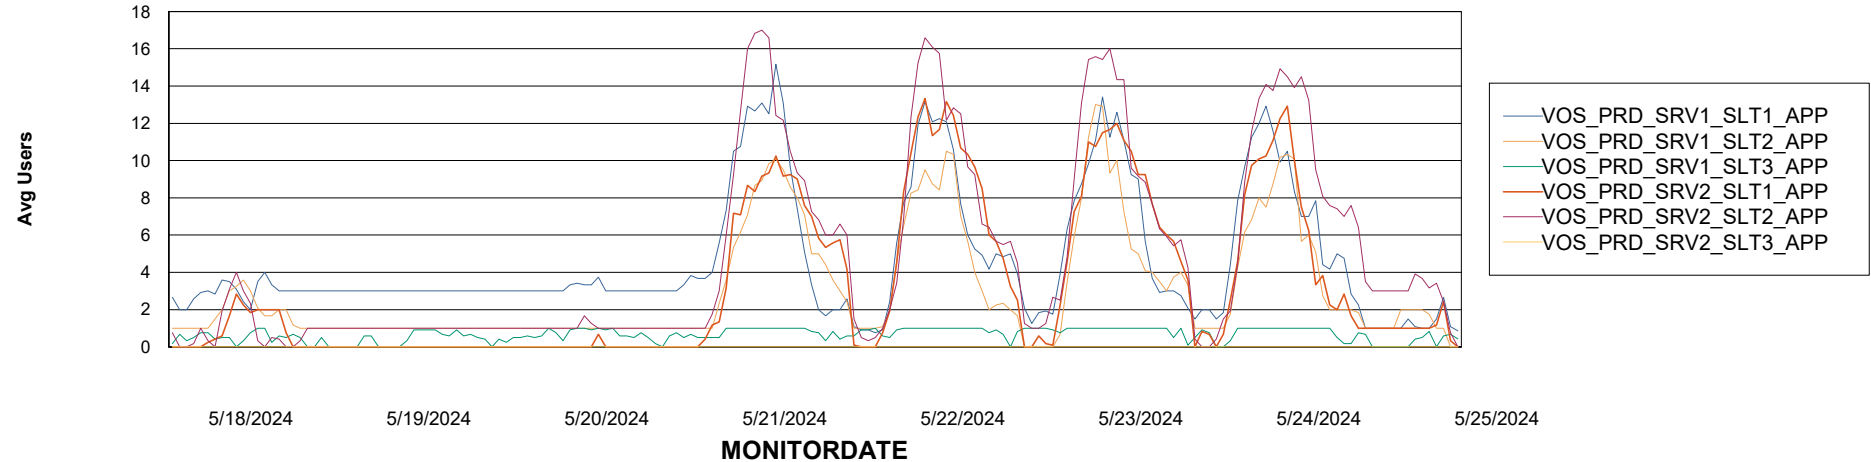

Avg users per day per ABS server