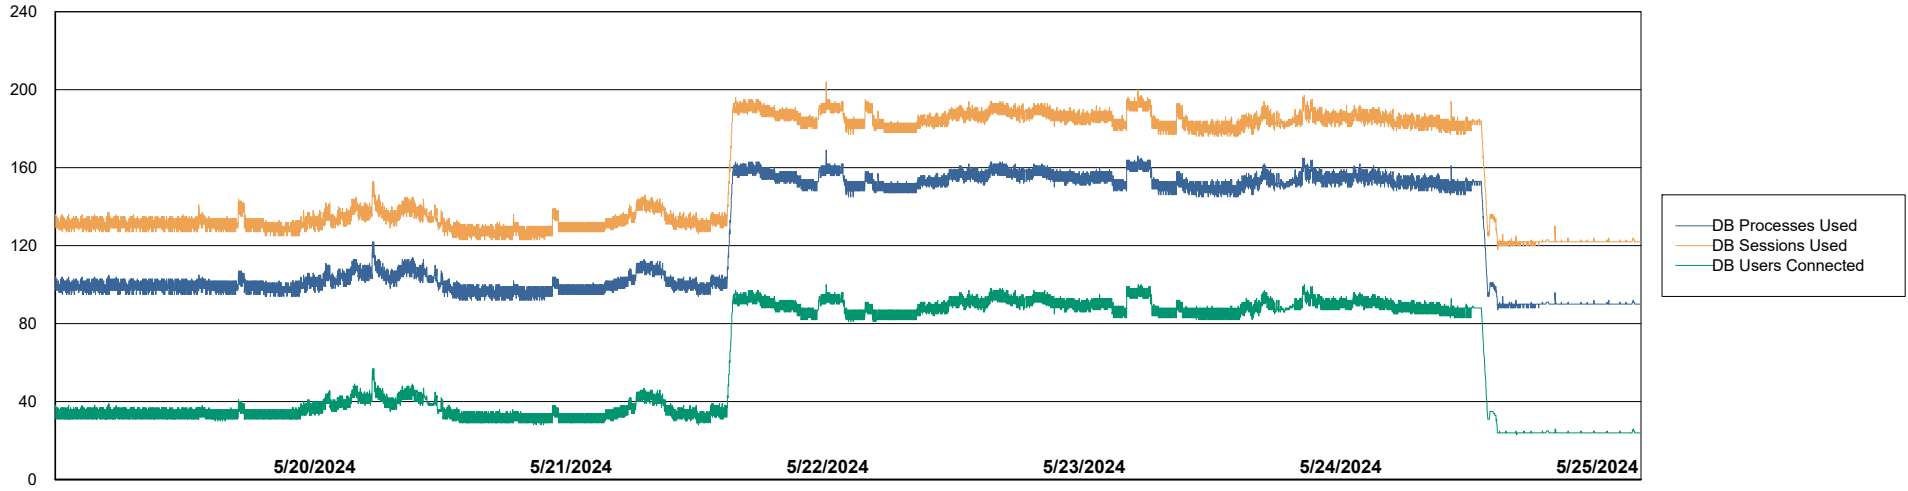

Harddisk Usage VEN_PRD_VENABS07_SB-DB

	Free disk space on C: (%)	Total disk space on C: (Gb)	Used disk space on C: (Gb)	Free disk space on D: (%)	Total disk space on D: (Gb)	Used disk space on D: (Gb)	Free disk space on E: (%)	Total disk space on E: (Gb)	Used disk space on E: (Gb)
5/25/2024	33	102	68	17	1,000	830	87	400	52
5/24/2024	33	102	68	17	1,000	830	87	400	53
5/23/2024	33	102	68	17	1,000	830	85	400	58
5/22/2024	33	102	68	17	1,000	830	86	400	57
5/21/2024	33	102	68	17	1,000	830	86	400	57
5/20/2024	33	102	68	17	1,000	830	86	400	56
5/19/2024	33	102	68	17	1,000	830	86	400	55

Weekly SLA Customer Report

Customer VEN_Production
Database ID 35

Database Performance VENDB_Production_ABS1

Weekly SLA Customer Report

Customer VEN_Production
Database ID 35

Database Performance VENDB_Standby_ABS1_SB