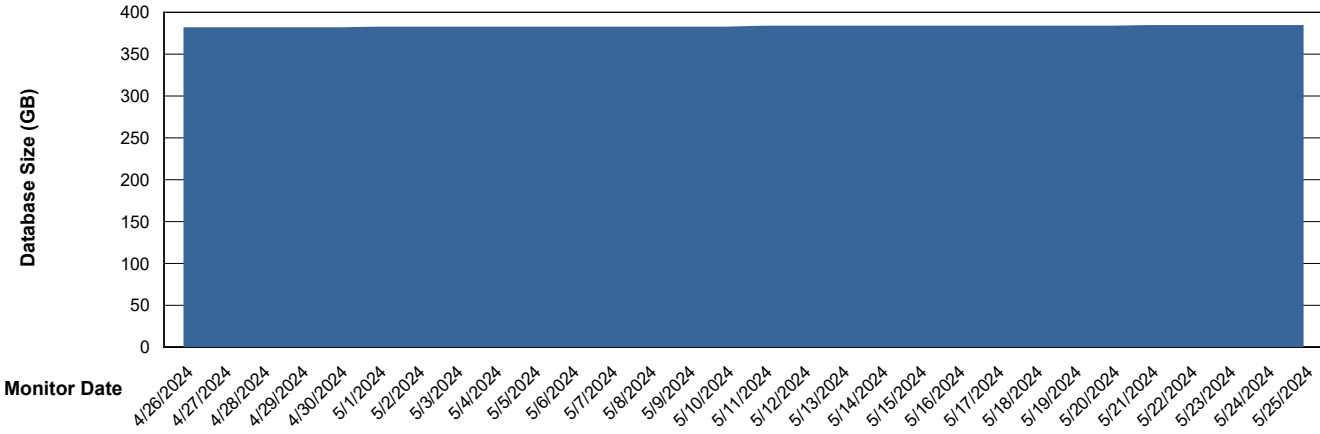

DB Processes Max 300

Weekly SLA Customer Report

Customer VEN_Production
 Database ID 35

DATABASE SIZE VENABLE_Production_ABS1

Database growth over last month

Database Tablespace VENABLE_Production_ABS1

Date	Tablespace Name	Filesize (Gb)	Usedsize (Gb)	Percentage free
5/25/2024	ABSDATA	230	193	16
	INDX	216	180	17
5/24/2024	ABSDATA	230	193	16
	INDX	216	180	17
5/23/2024	ABSDATA	230	193	16
	INDX	216	180	17
5/22/2024	ABSDATA	230	192	16
	INDX	216	180	17
5/21/2024	ABSDATA	230	192	16
	INDX	216	180	17
5/20/2024	ABSDATA	230	192	16
	INDX	216	180	17
5/19/2024	ABSDATA	230	192	16
	INDX	216	180	17

Weekly SLA Customer Report

Customer VEN_Production
Database ID 35

Standby Database Health VEN_Production

Recovery lag for last 7 days