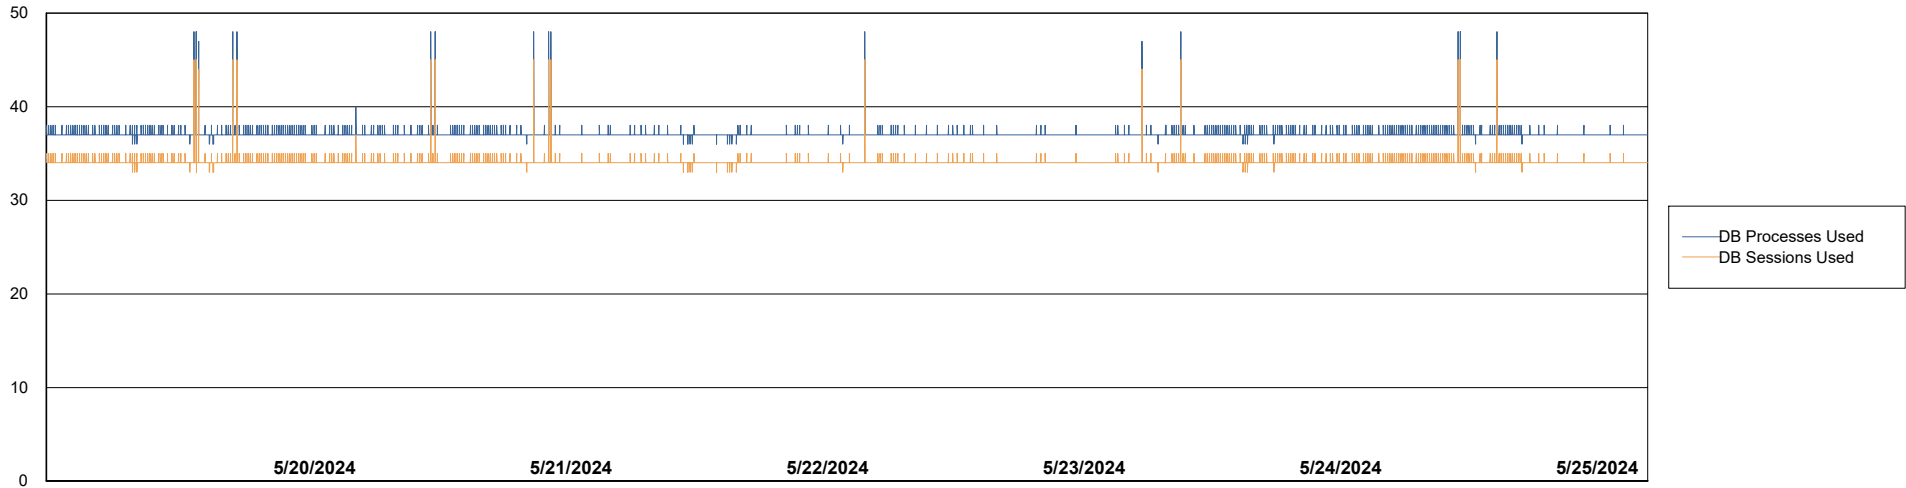

Weekly SLA Customer Report

Customer VEN_Production
Database ID 35

Database Performance VENDB_Production_ABS1

Weekly SLA Customer Report

Customer VEN_Production
Database ID 35

Database Performance VENDB_Standby_ABS1_SB

DB Processes Max 300

Weekly SLA Customer Report

Customer VEN_Production
 Database ID 35

DATABASE SIZE VENABLE_Production_ABS1

Database growth over last month

Database Tablespace VENABLE_Production_ABS1

Date	Tablespace Name	Filesize (Gb)	Usedsize (Gb)	Percentage free
5/25/2024	ABSDATA	230	193	16
	INDX	216	180	17
5/24/2024	ABSDATA	230	193	16
	INDX	216	180	17
5/23/2024	ABSDATA	230	193	16
	INDX	216	180	17
5/22/2024	ABSDATA	230	192	16
	INDX	216	180	17
5/21/2024	ABSDATA	230	192	16
	INDX	216	180	17
5/20/2024	ABSDATA	230	192	16
	INDX	216	180	17
5/19/2024	ABSDATA	230	192	16
	INDX	216	180	17