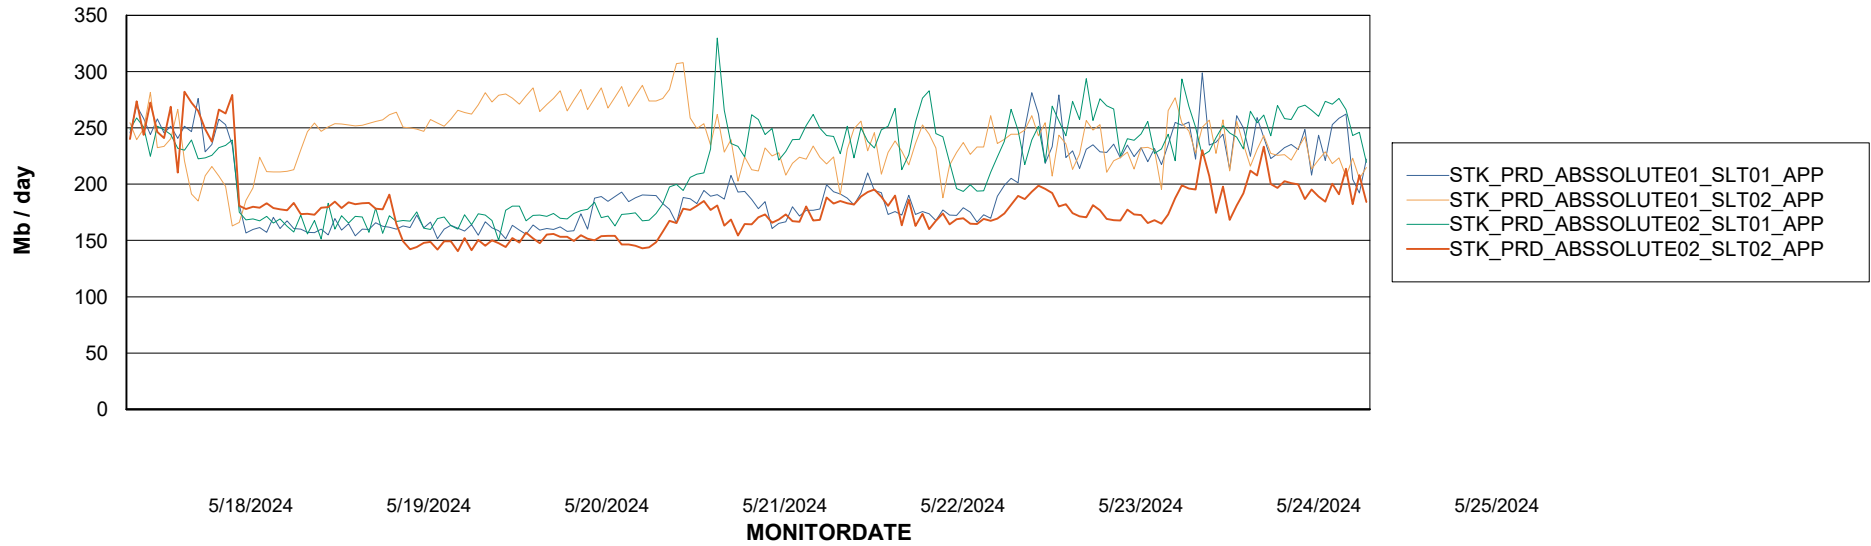

ABSSolute Application Server Services

Avg memory used per ABS Server Service