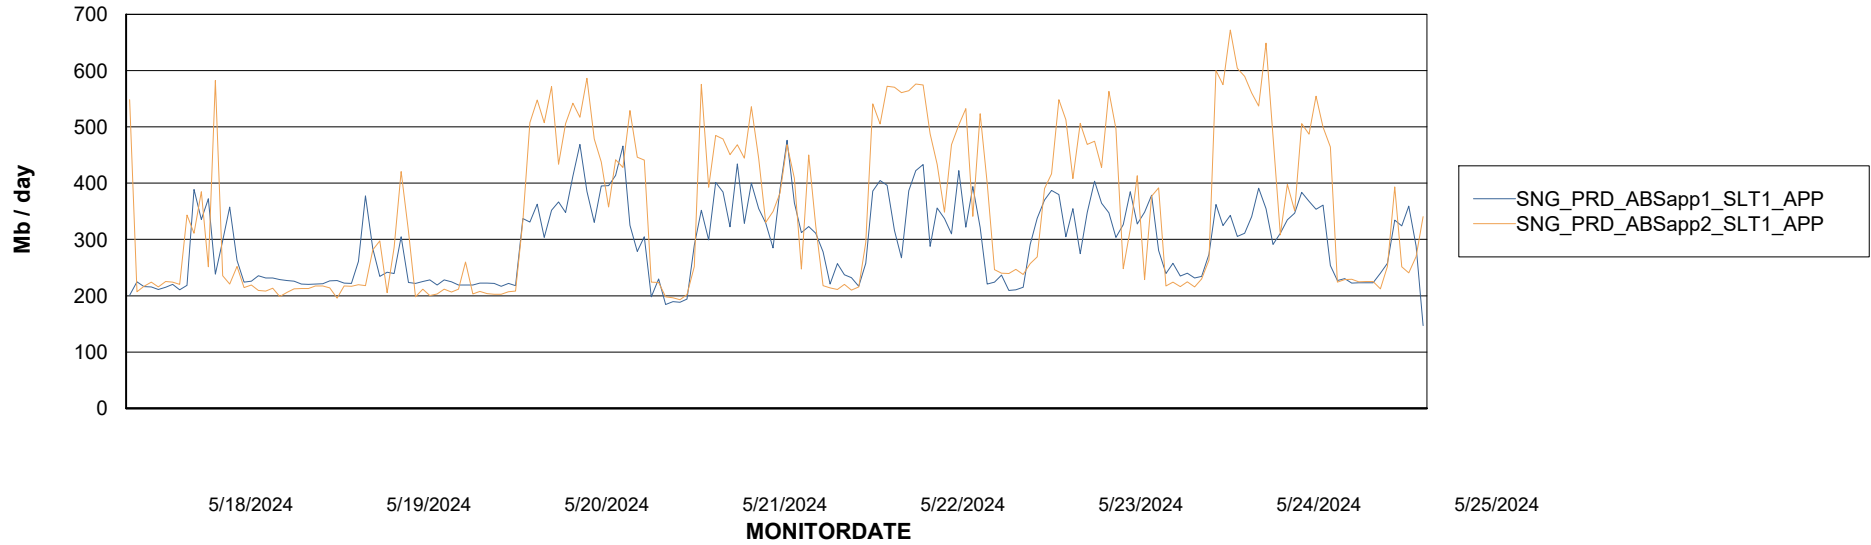

ABSSolute Application Server Services

Avg memory used per ABS Server Service