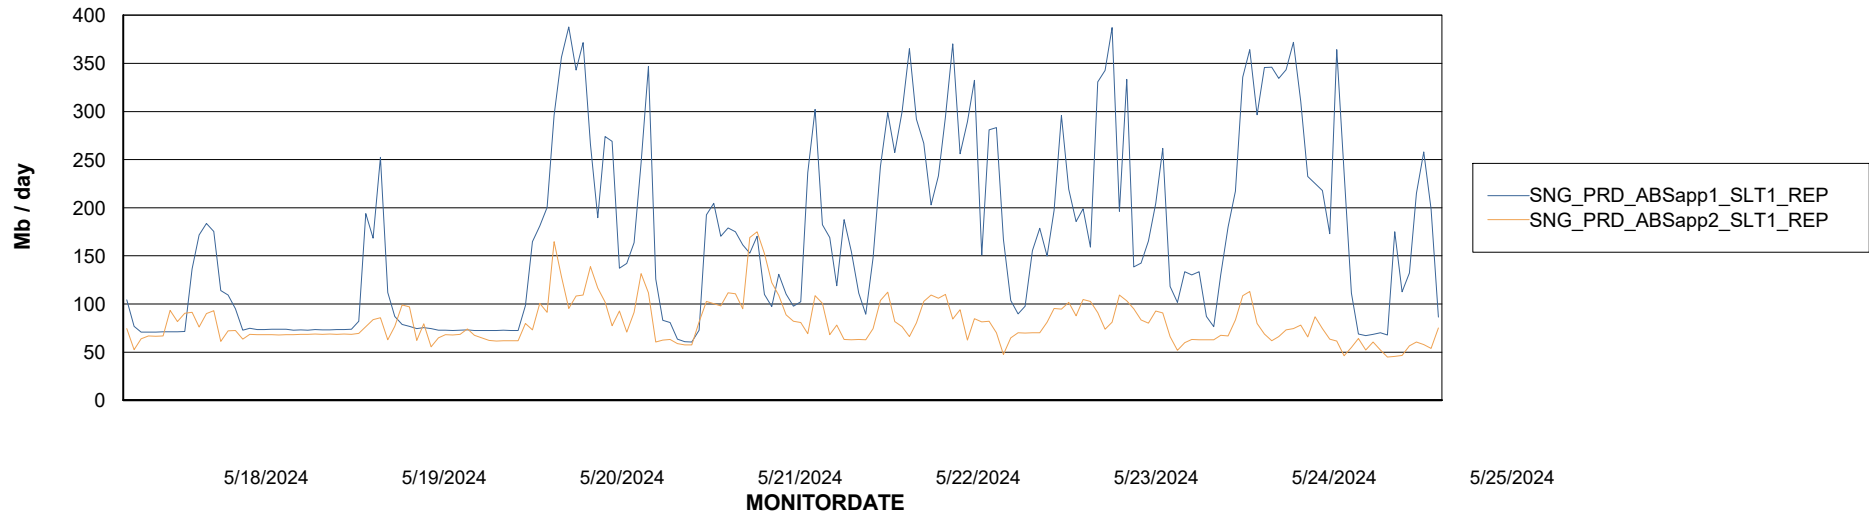

ABSSolute Application ReportServer Services

Avg memory used per ReportServer Service