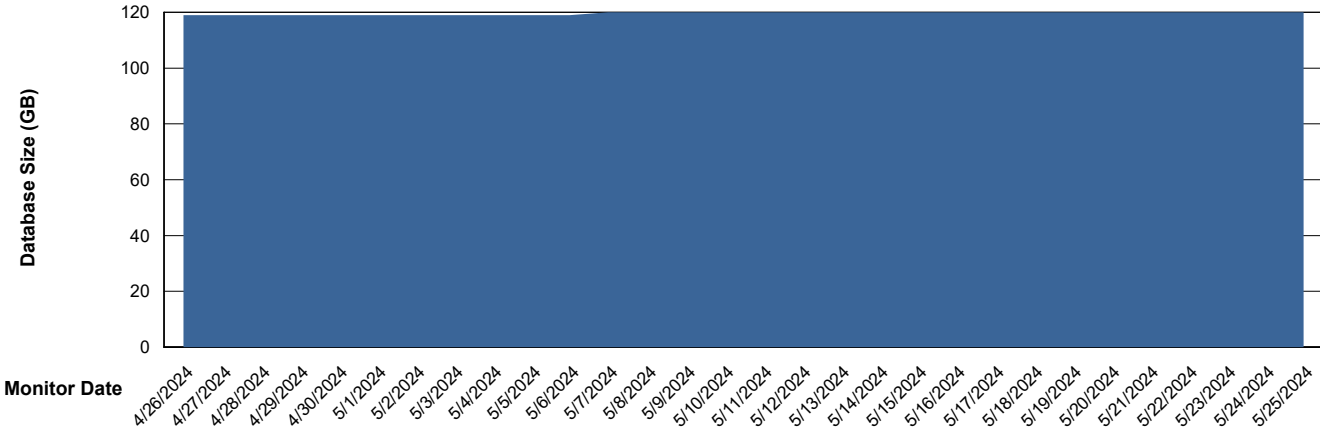

Weekly SLA Customer Report

Customer RSS Production
Database ID 52

Database Performance RSS_PRD_SV1364_PRD_ABS1

Weekly SLA Customer Report

Customer RSS Production
Database ID 52

Database Performance RSS_PRD_SV1365_PRD_HSBABS1

DB Processes Max 300

Weekly SLA Customer Report

Customer RSS Production
 Database ID 52

DATABASE SIZE RSS_PRD_SV1364_PRD_ABS1

Database growth over last month

Database Tablespace RSS_PRD_SV1364_PRD_ABS1

Date	Tablespace Name	Filesize (Gb)	Usedsize (Gb)	Percentage free
5/25/2024	ABSDATA	61	49	20
	INDX	83	67	19
5/24/2024	ABSDATA	61	49	20
	INDX	83	67	19
5/23/2024	ABSDATA	61	49	20
	INDX	83	67	19
5/22/2024	ABSDATA	61	49	20
	INDX	83	67	19
5/21/2024	ABSDATA	61	49	20
	INDX	83	67	19
5/20/2024	ABSDATA	61	49	20
	INDX	83	67	19
5/19/2024	ABSDATA	61	49	20
	INDX	83	67	19

Weekly SLA Customer Report

Customer RSS Production
Database ID 52

Standby Database Health RSS Production

Recovery lag for last 7 days

Weekly SLA Customer Report

Customer RSS Production
Database ID 52

ABSSolute Application Server Services