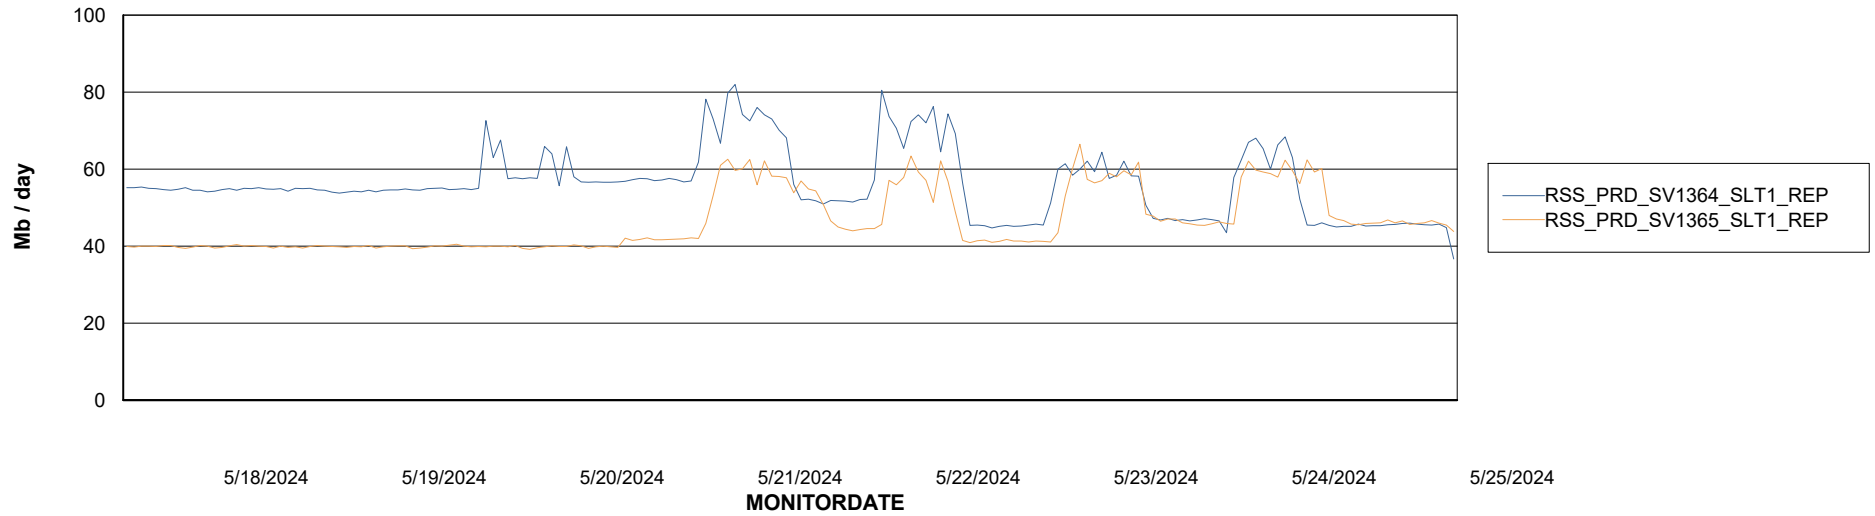

Avg memory used per ABS Server Service

Avg users per day per ABS server

Weekly SLA Customer Report

Customer RSS Production
Database ID 52

ABSSolute Application ReportServer Services

Avg memory used per ReportServer Service