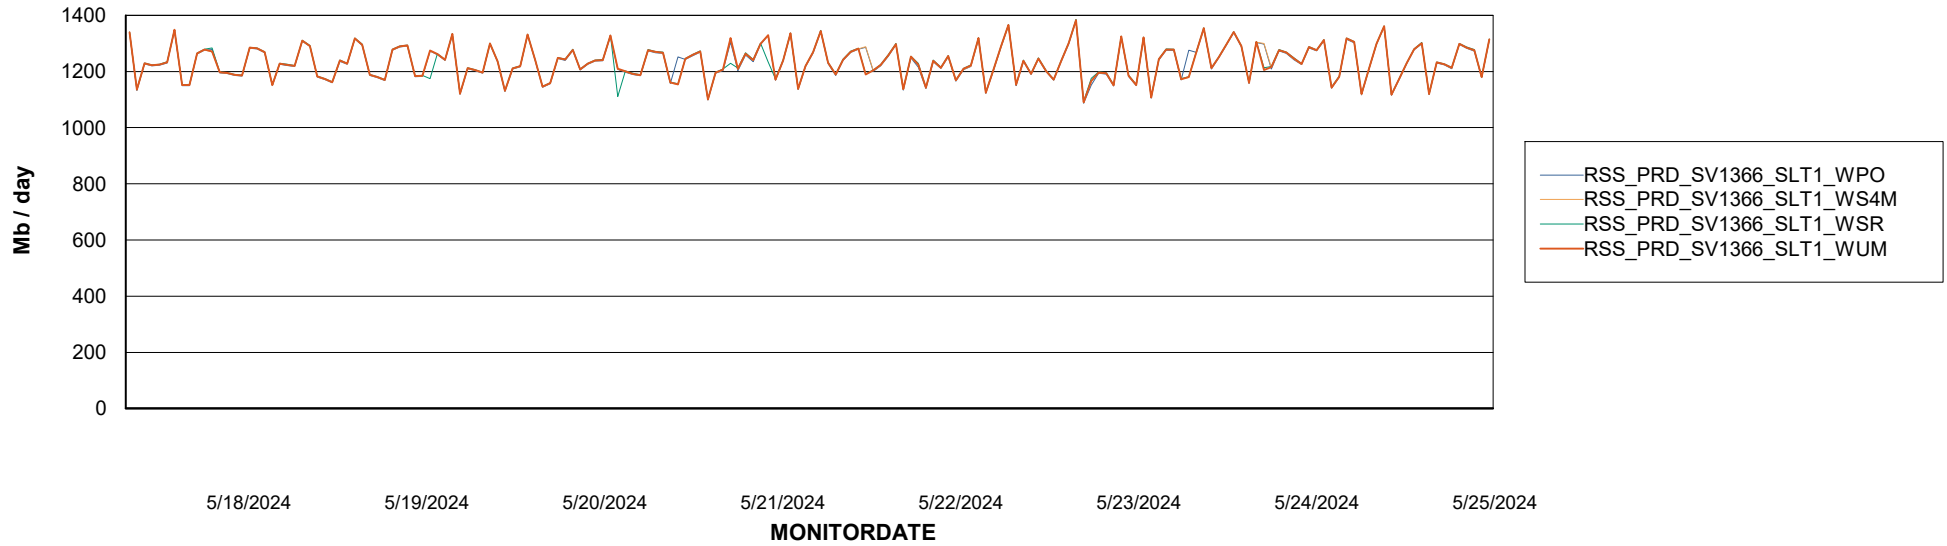

ABSSolute Web Component Services

Avg memory used per ABS Web component