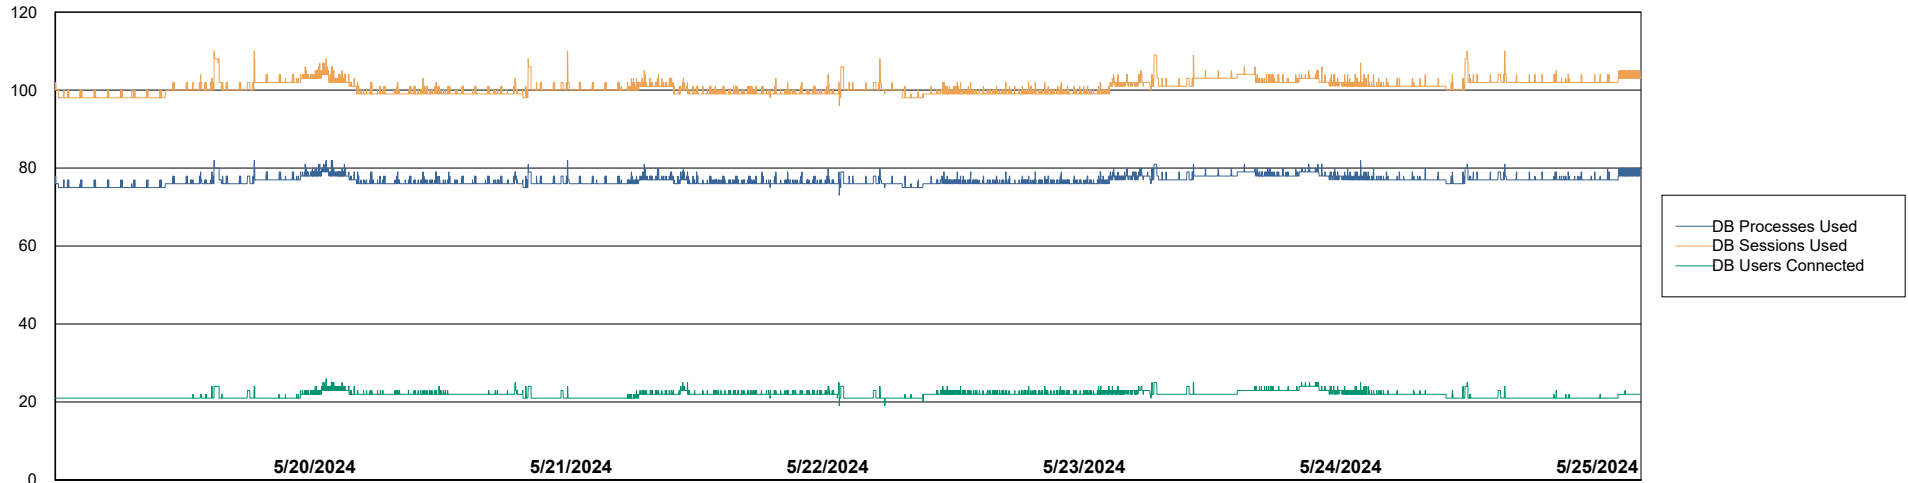

Database Performance RSS_PRD_SV1364_PRD_ABS1