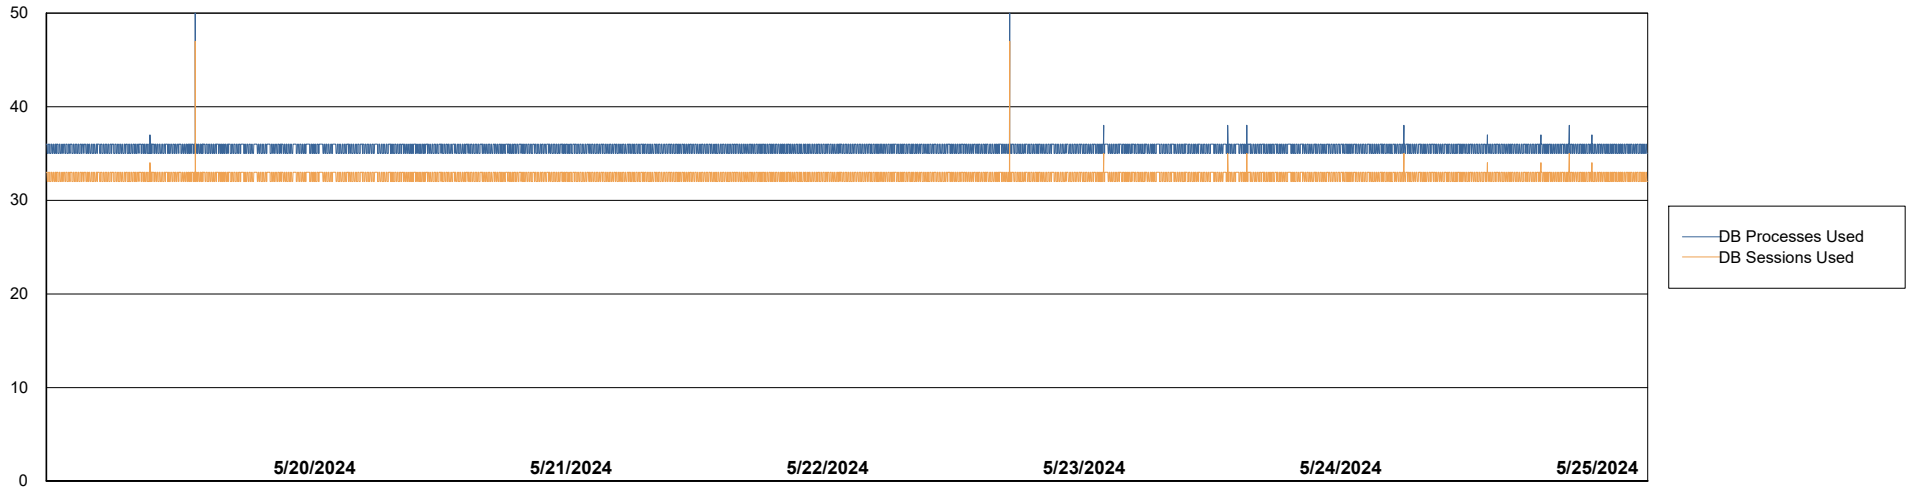

Weekly SLA Customer Report

Customer RFL_Production
Database ID 36

Database Performance RFL_PRD_ABS01_DB

Weekly SLA Customer Report

Customer RFL_Production
Database ID 36

Database Performance RFL_PRD_ABS02_STB_DB

DB Processes Max 1,000

Weekly SLA Customer Report

Customer RFL_Production
 Database ID 36

DATABASE SIZE RFL_PRD_ABS01_DB

Database growth over last month

Database Tablespace RFL_PRD_ABS01_DB

Date	Tablespace Name	Filesize (Gb)	Usedsize (Gb)	Percentage free
5/25/2024	ABSDATA	95	78	18
	INDX	224	181	19
5/24/2024	ABSDATA	95	78	18
	INDX	224	181	19
5/23/2024	ABSDATA	95	78	18
	INDX	224	181	19
5/22/2024	ABSDATA	95	78	18
	INDX	224	181	19
5/21/2024	ABSDATA	95	78	18
	INDX	224	181	19
5/20/2024	ABSDATA	95	78	18
	INDX	224	180	19
5/19/2024	ABSDATA	95	78	18
	INDX	224	180	19