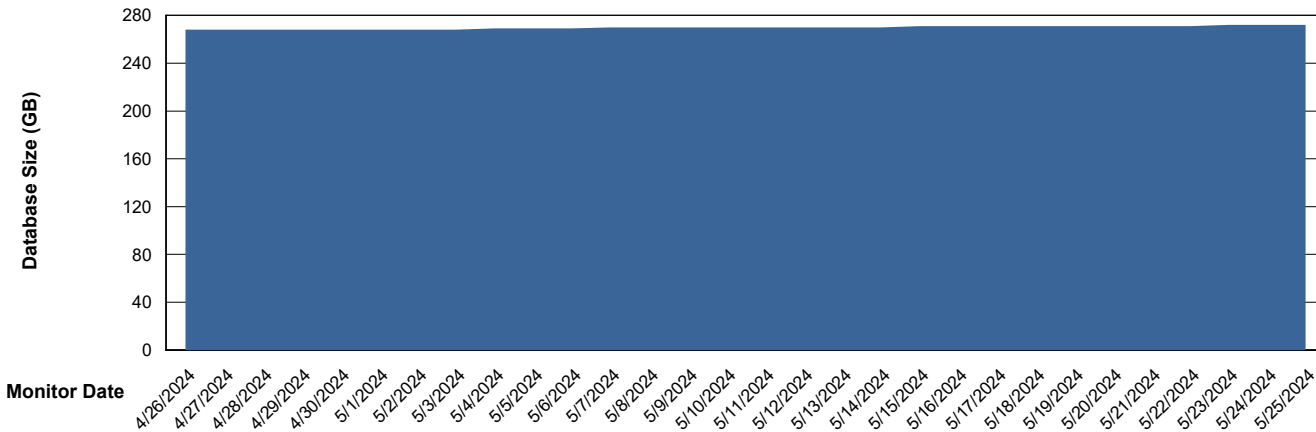

DB Processes Max 1,000

Weekly SLA Customer Report

Customer RFL_Production
 Database ID 36

DATABASE SIZE RFL_PRD_ABS01_DB

Database growth over last month

Database Tablespace RFL_PRD_ABS01_DB

Date	Tablespace Name	Filesize (Gb)	Usedsize (Gb)	Percentage free
5/25/2024	ABSDATA	95	78	18
	INDX	224	181	19
5/24/2024	ABSDATA	95	78	18
	INDX	224	181	19
5/23/2024	ABSDATA	95	78	18
	INDX	224	181	19
5/22/2024	ABSDATA	95	78	18
	INDX	224	181	19
5/21/2024	ABSDATA	95	78	18
	INDX	224	181	19
5/20/2024	ABSDATA	95	78	18
	INDX	224	180	19
5/19/2024	ABSDATA	95	78	18
	INDX	224	180	19

Weekly SLA Customer Report

Customer RFL_Production
Database ID 36

Standby Database Health RFL_Production

Recovery lag for last 7 days