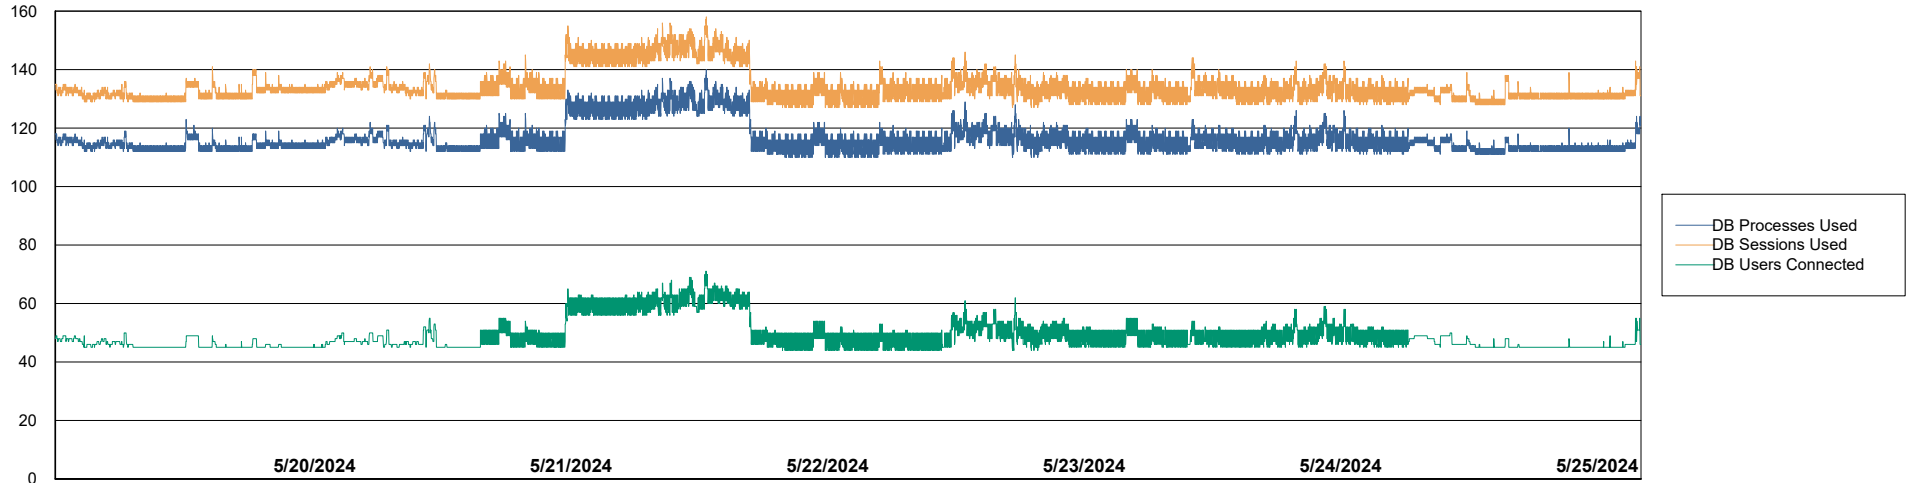

Database Performance PHS_PRD_GCAB992B_ABS1