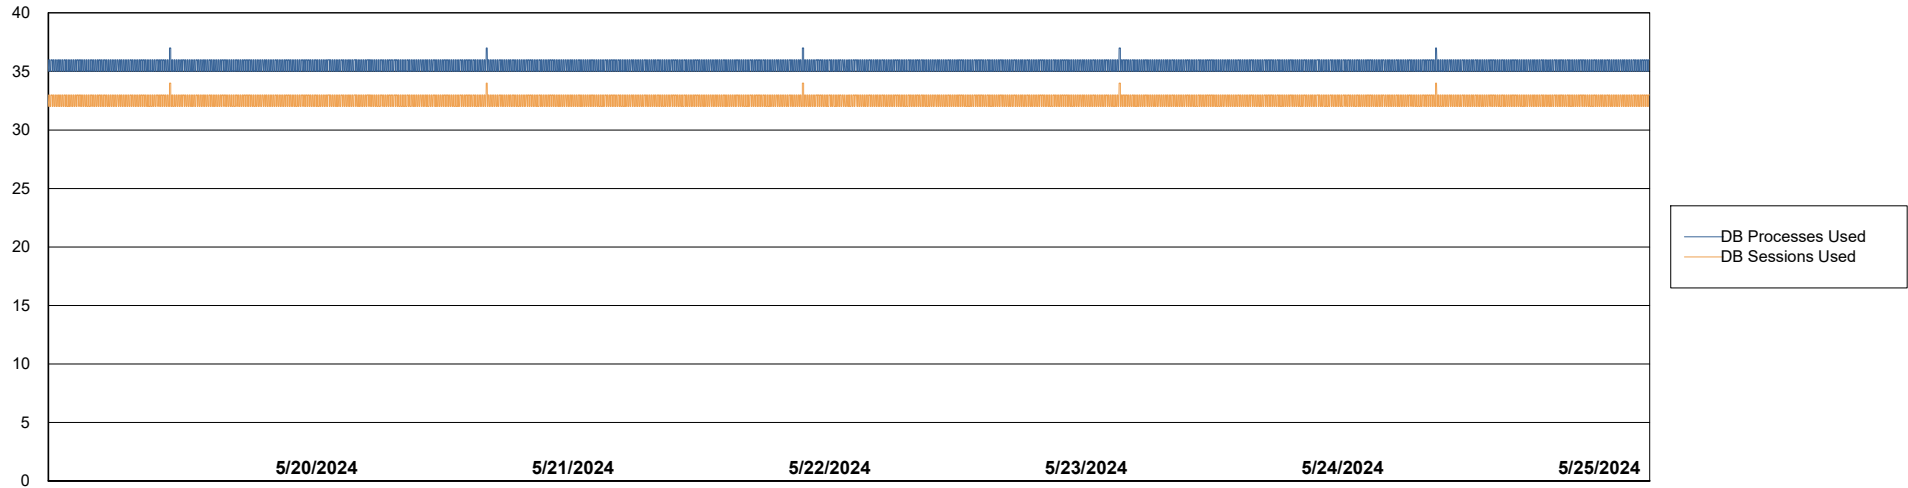

Database Performance PHS_PRD_GCAB993B_HSBABS1

DB Processes Max 1,000