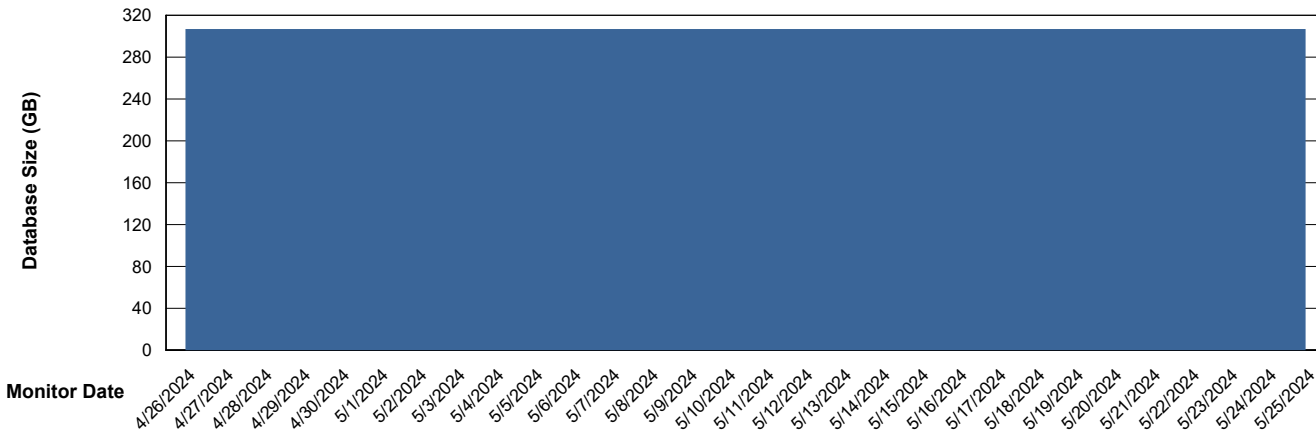

DB Processes Max 1,000

Weekly SLA Customer Report

Customer PHS_Production
 Database ID 47

DATABASE SIZE PHS_PRD_GCAB992B_ABS1

Database growth over last month

Database Tablespace PHS_PRD_GCAB992B_ABS1

Date	Tablespace Name	Filesize (Gb)	Usedsize (Gb)	Percentage free
5/25/2024	ABSDATA	140	117	16
	INDX	214	180	16
5/24/2024	ABSDATA	140	117	16
	INDX	214	180	16
5/23/2024	ABSDATA	140	117	16
	INDX	214	180	16
5/22/2024	ABSDATA	140	117	16
	INDX	214	180	16
5/21/2024	ABSDATA	140	117	16
	INDX	214	180	16
5/20/2024	ABSDATA	140	117	16
	INDX	214	180	16
5/19/2024	ABSDATA	140	117	16
	INDX	214	180	16

Weekly SLA Customer Report

Customer PHS_Production
Database ID 47

Standby Database Health PHS_Production

Recovery lag for last 7 days

Weekly SLA Customer Report

Customer PHS_Production
Database ID 47

ABSSolute Application Server Services