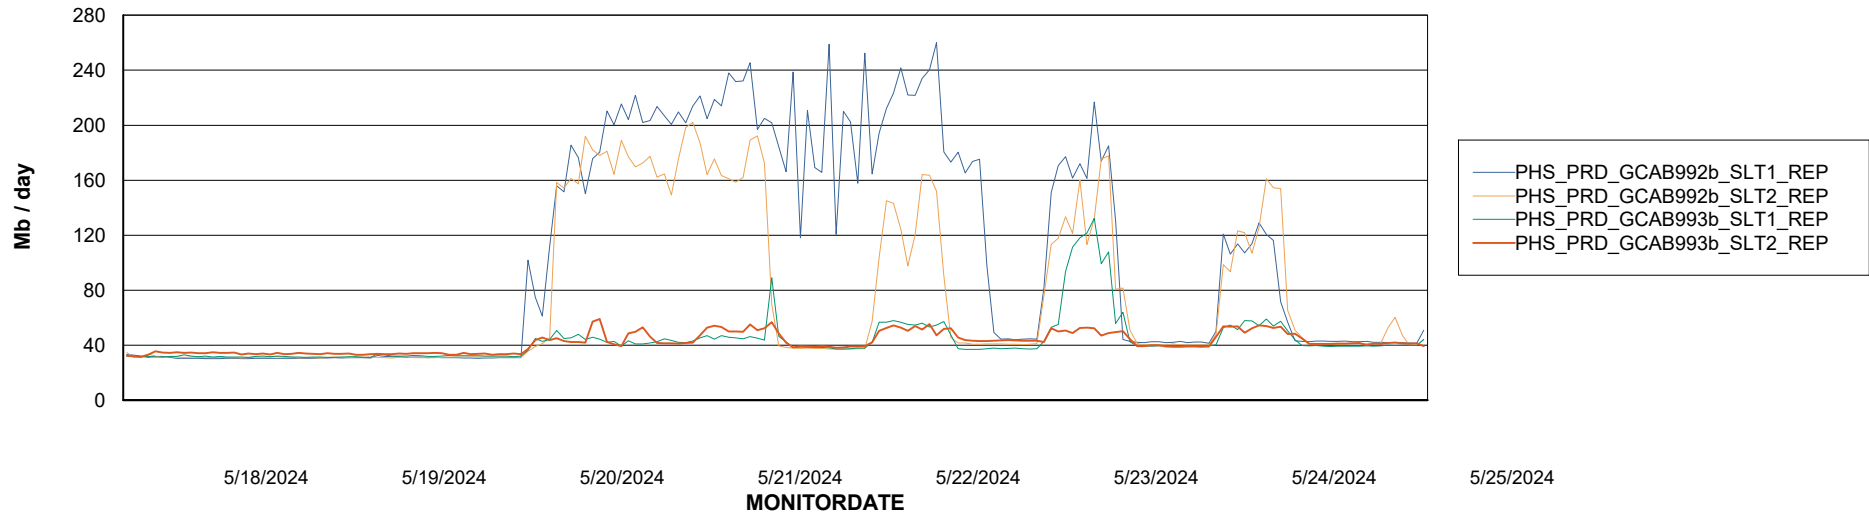

Avg memory used per ABS Server Service

Avg users per day per ABS server

Weekly SLA Customer Report

Customer PHS_Production
Database ID 47

ABSSolute Application ReportServer Services

Avg memory used per ReportServer Service