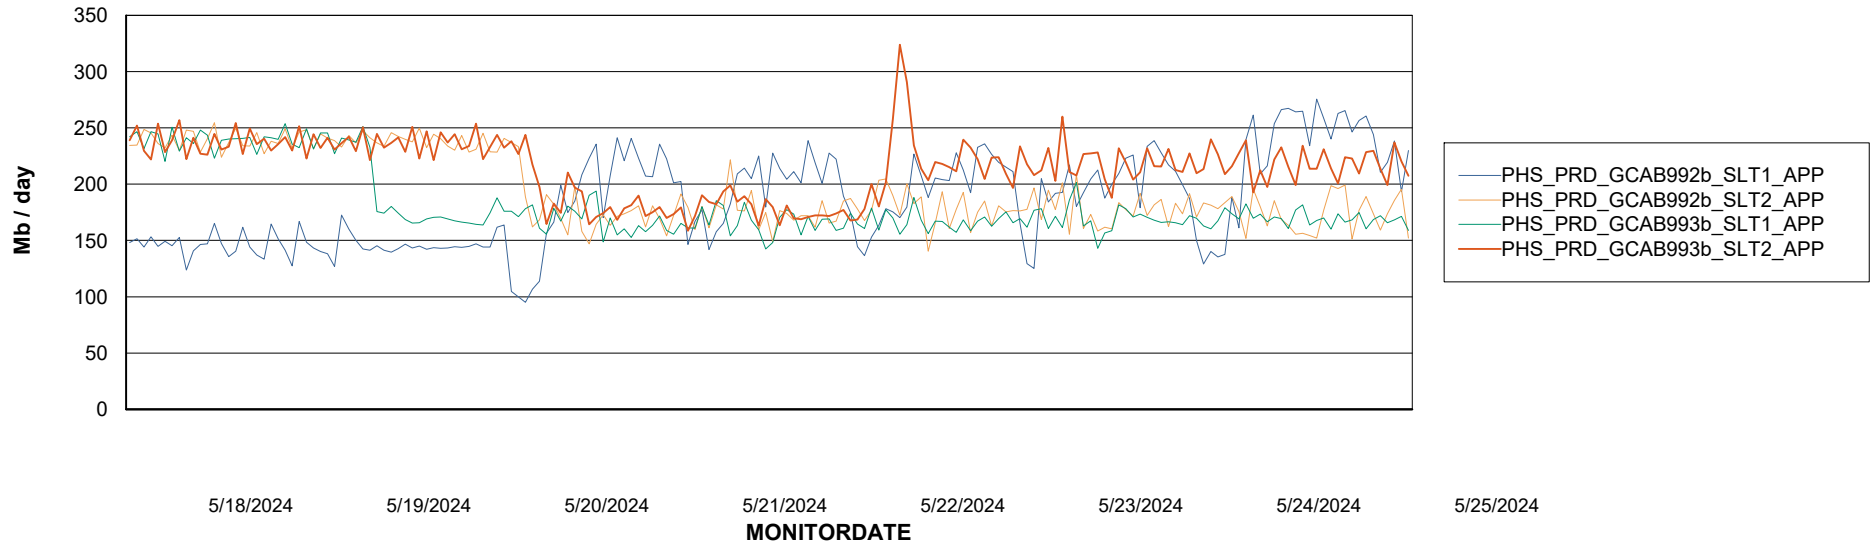

ABSSolute Application Server Services

Avg memory used per ABS Server Service