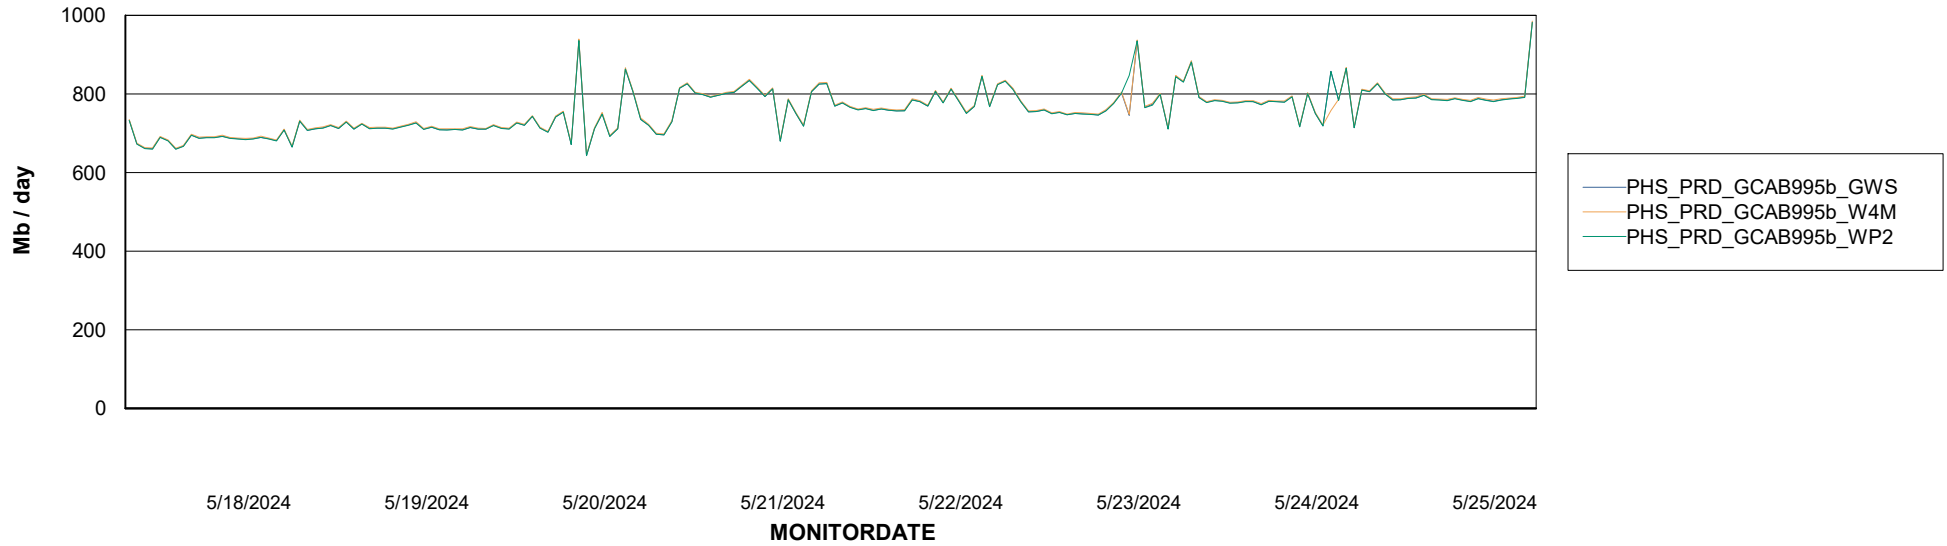

ABSSolute Web Component Services

Avg memory used per ABS Web component