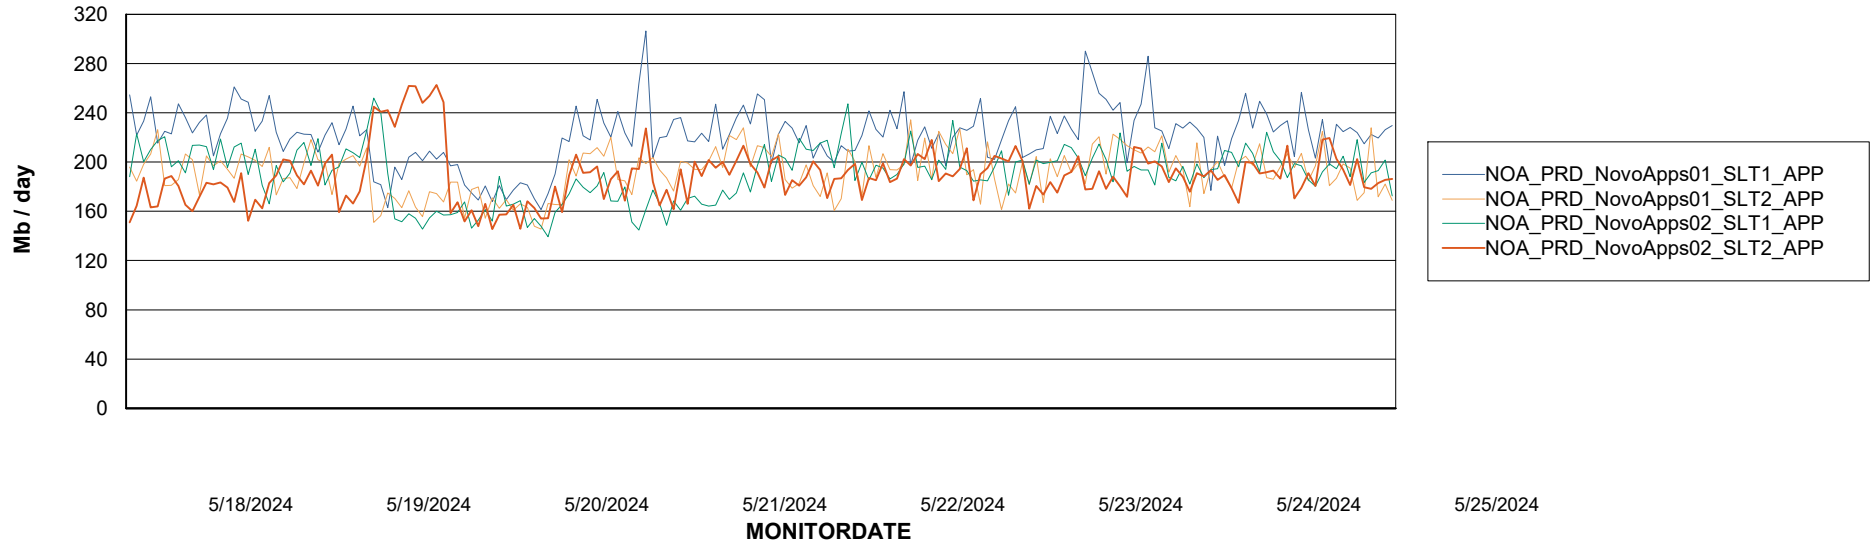

ABSSolute Application Server Services

Avg memory used per ABS Server Service