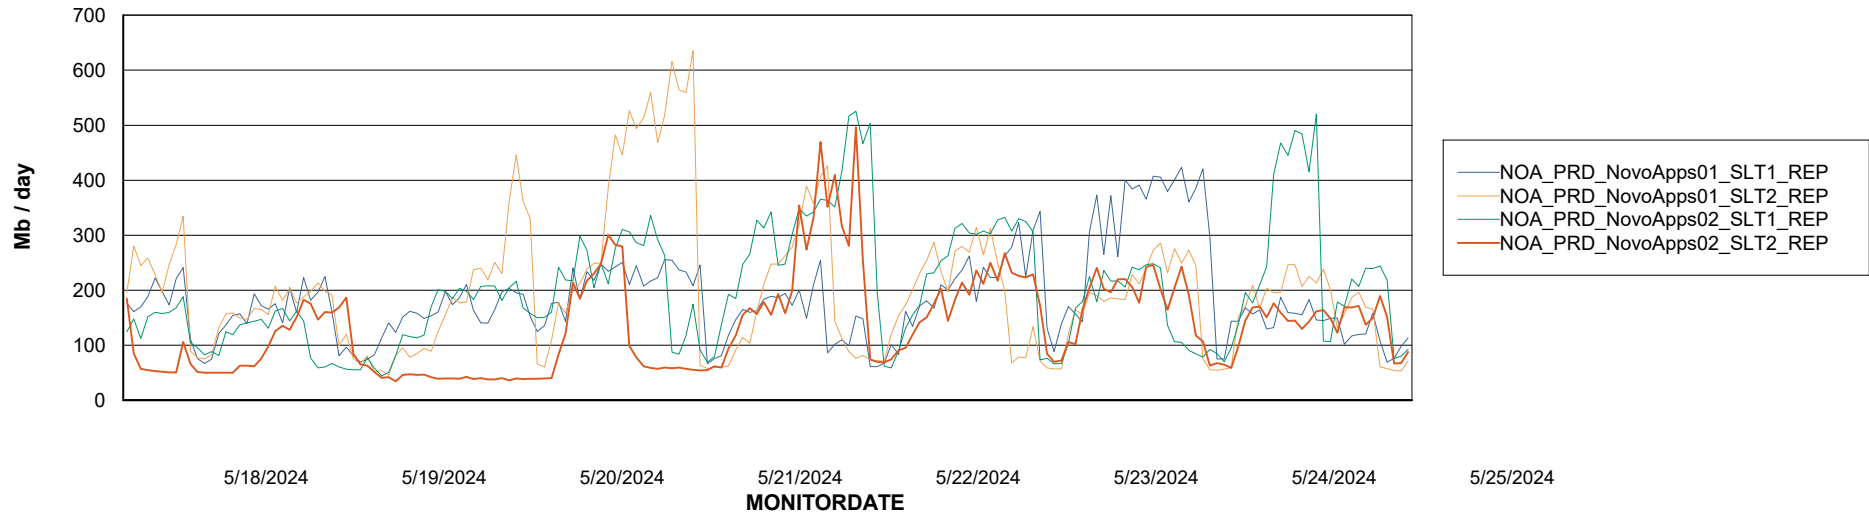

ABSSolute Application ReportServer Services

Avg memory used per ReportServer Service