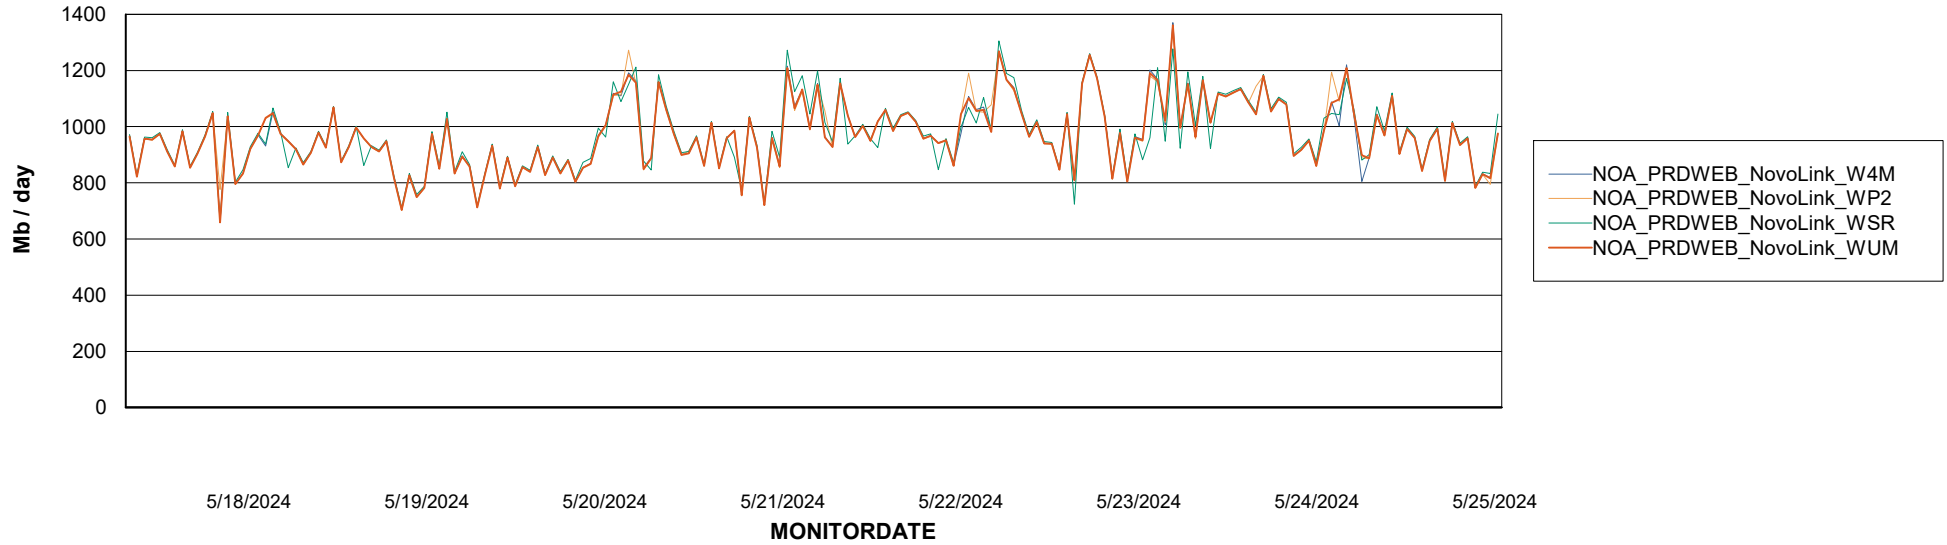

Avg memory used per ReportServer Service

Weekly SLA Customer Report

Customer NOA_Production (24/7)
Database ID 116

ABSolute Web Component Services

Avg memory used per ABS Web component

Weekly SLA Customer Report