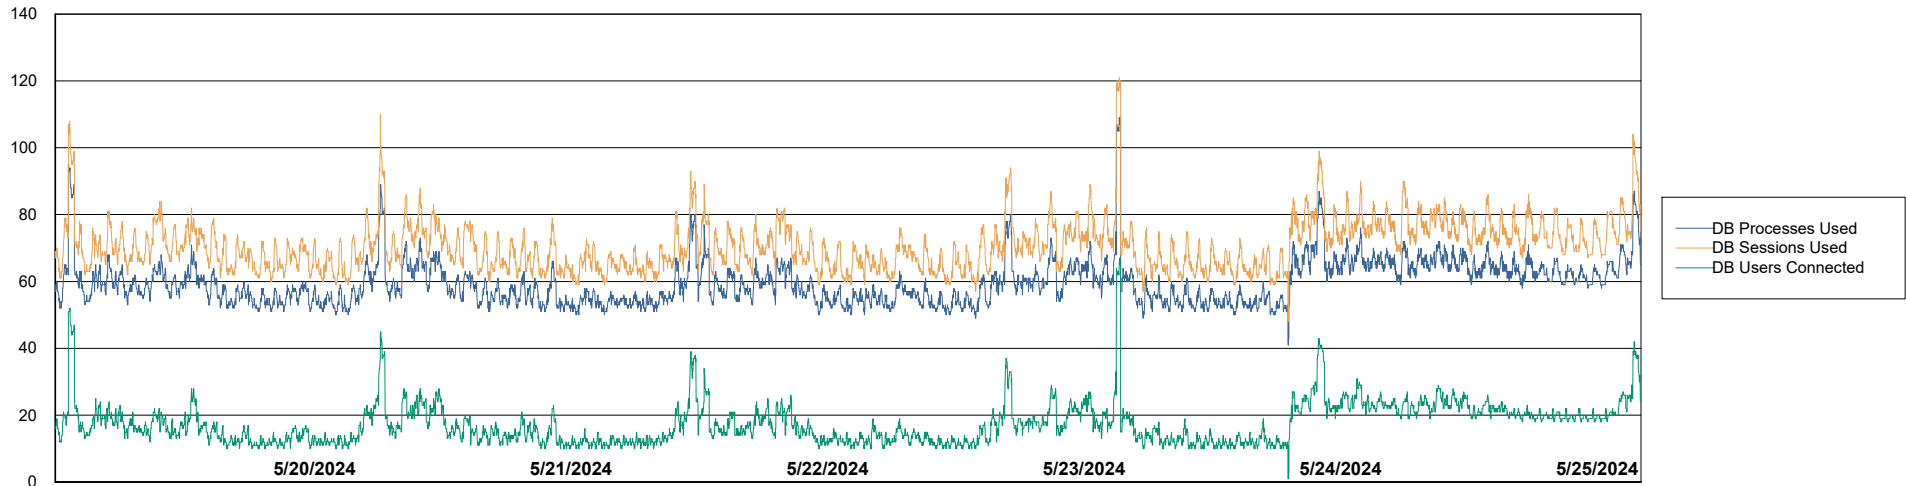

DB Processes Max 300

Weekly SLA Customer Report

Customer NOA_Production (24/7)
Database ID 116

Database Performance NOA_PRD_NOVOBI_ABS1

Weekly SLA Customer Report

Customer NOA_Production (24/7)
Database ID 116