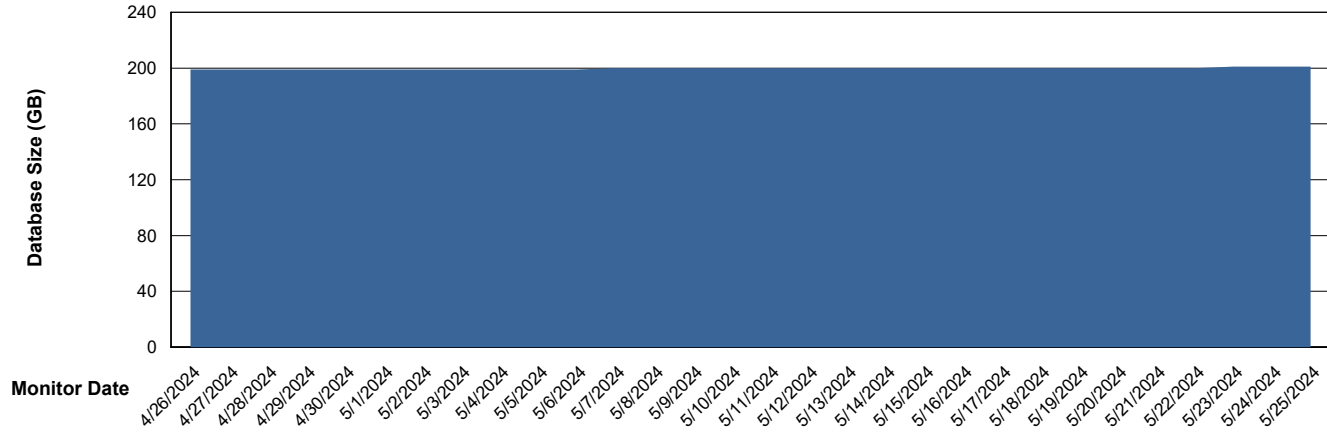

DATABASE SIZE NIX_PRD_ABSBI_ABS1

Database growth over last month