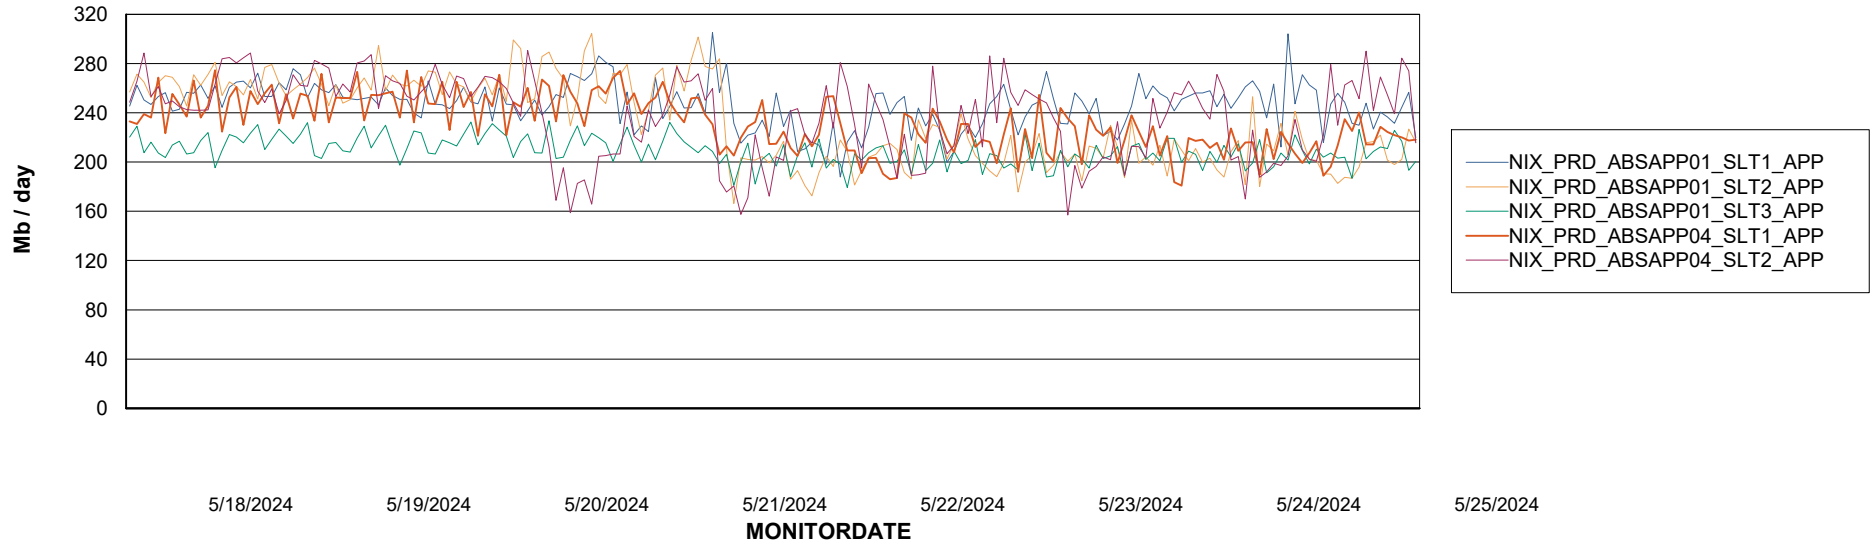

ABSSolute Application Server Services

Avg memory used per ABS Server Service