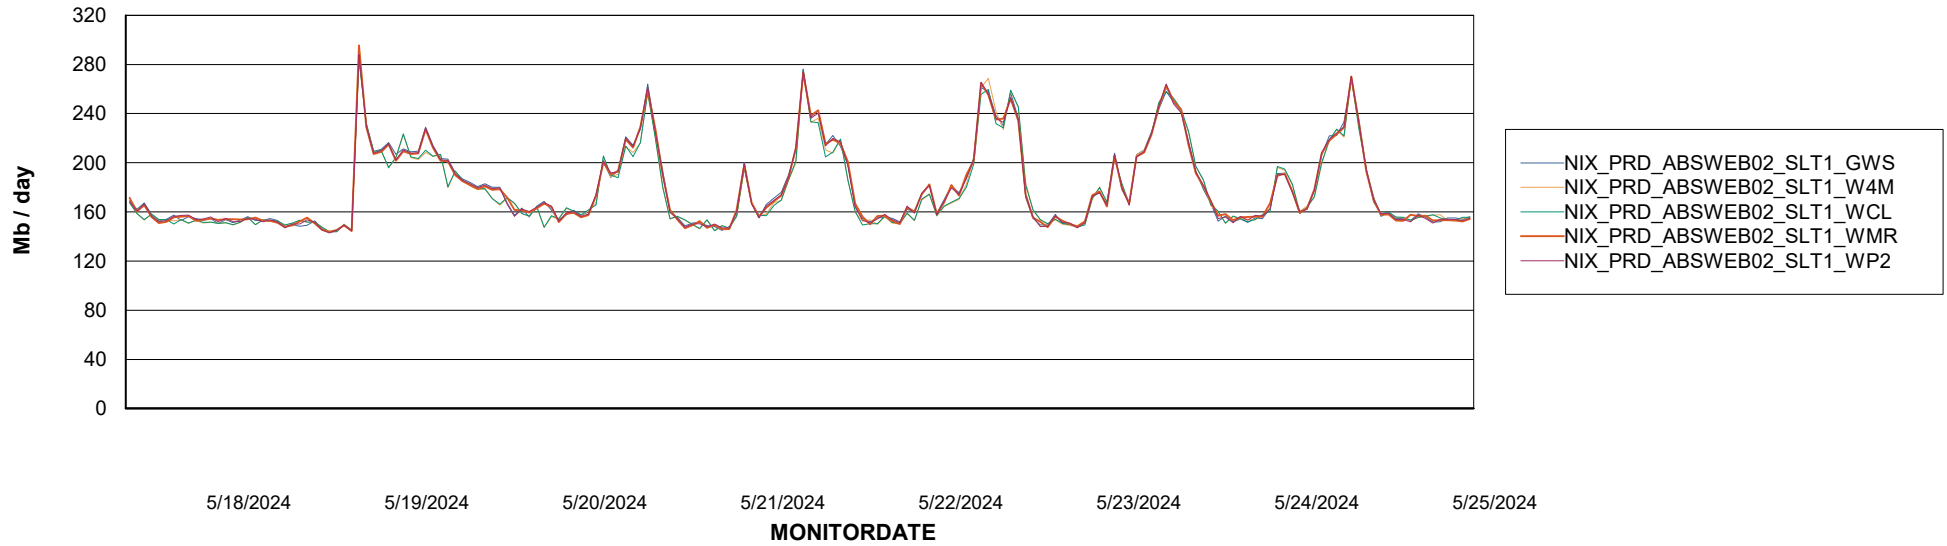

ABSSolute Web Component Services

Avg memory used per ABS Web component