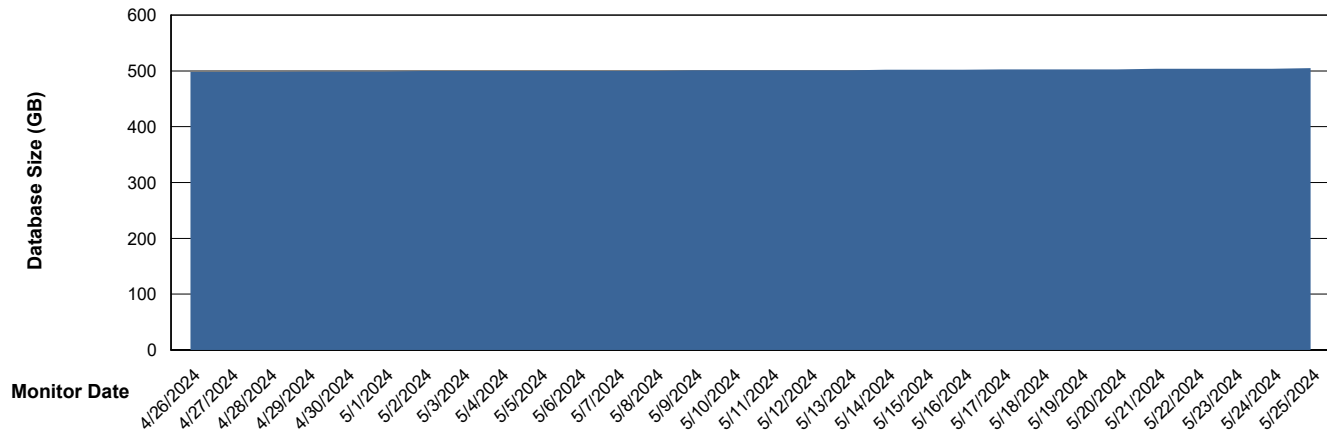

DATABASE SIZE NIX_PRD_ABSDB01_ABS1

Database growth over last month