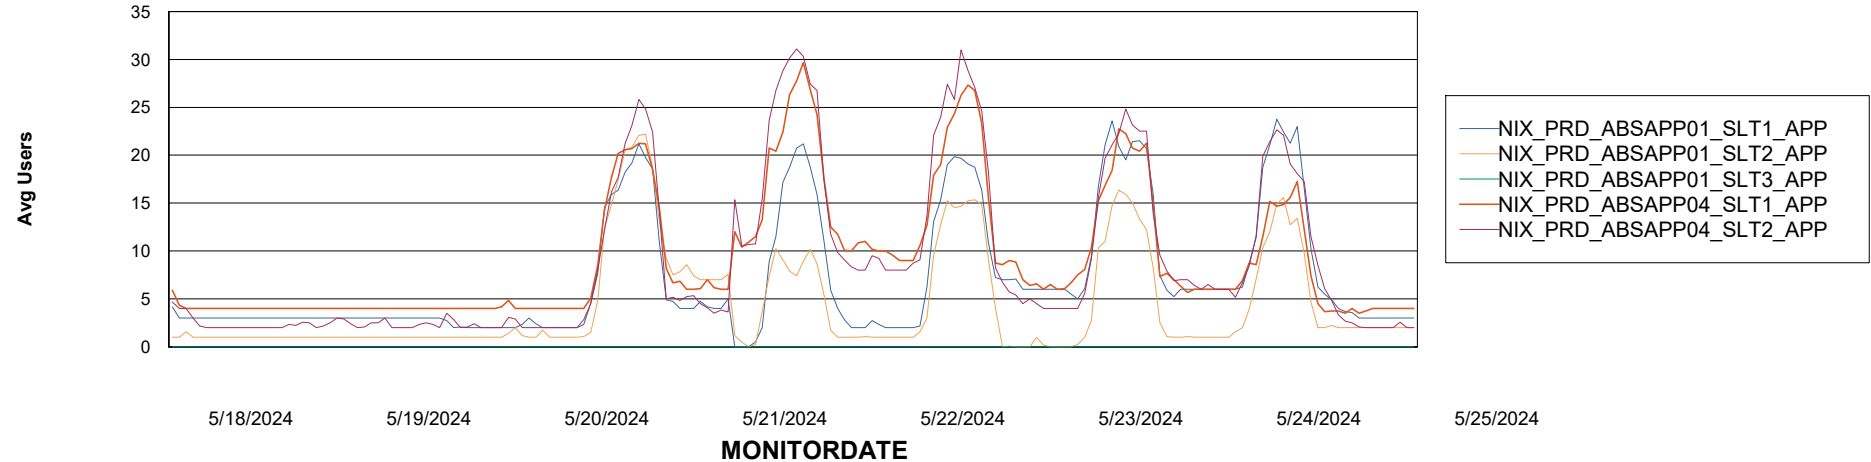

Avg users per day per ABS server