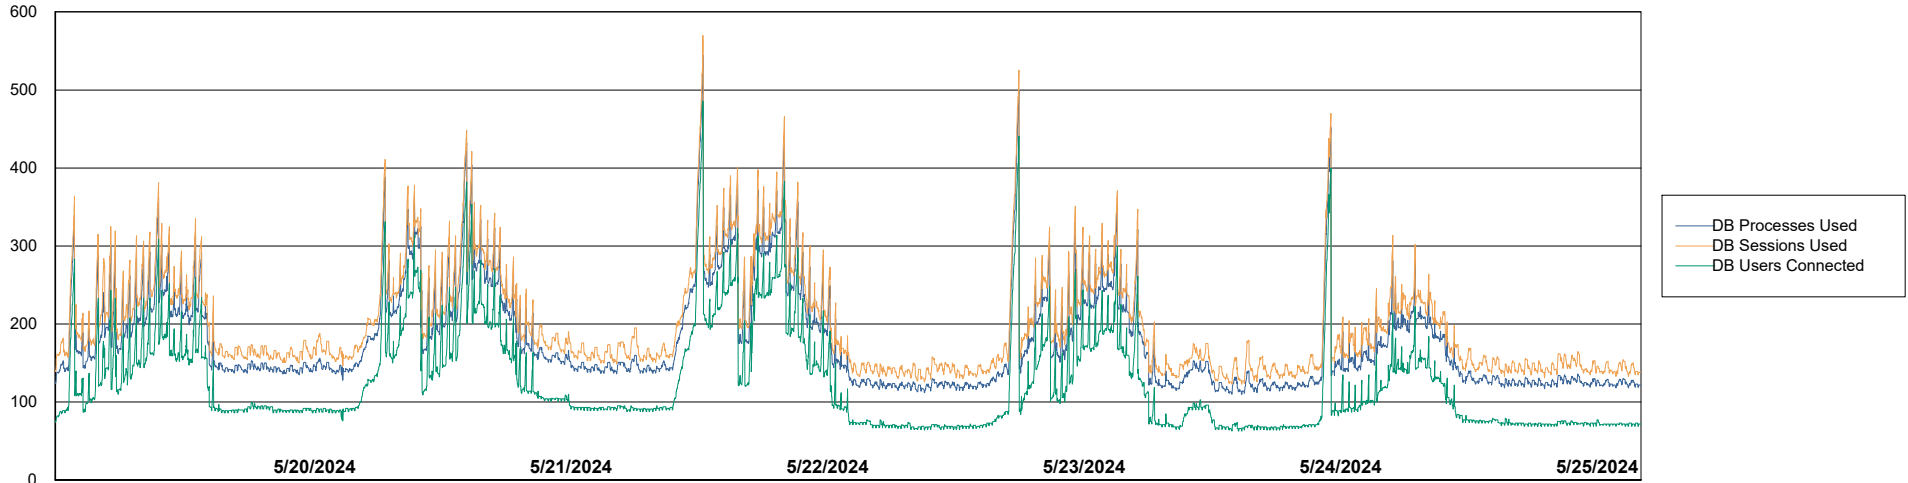

Weekly SLA Customer Report

Customer NIX_Production
Database ID 51

Database Performance NIX_PRD_ABSBI_ABS1

Weekly SLA Customer Report

Customer NIX_Production
Database ID 51

Database Performance NIX_PRD_ABSD01_ABS1