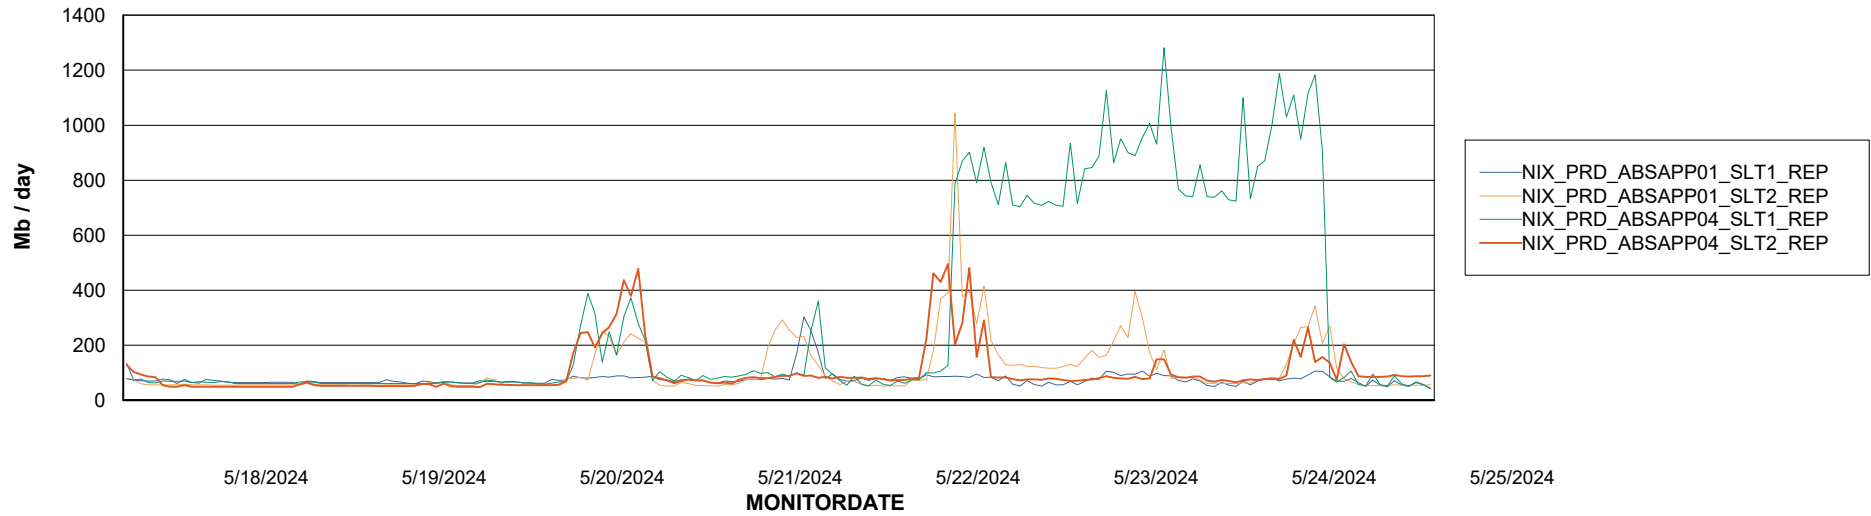

Avg memory used per ABS Server Service

Avg users per day per ABS server

Weekly SLA Customer Report

Customer NIX_Production
Database ID 51

ABSSolute Application ReportServer Services

Avg memory used per ReportServer Service