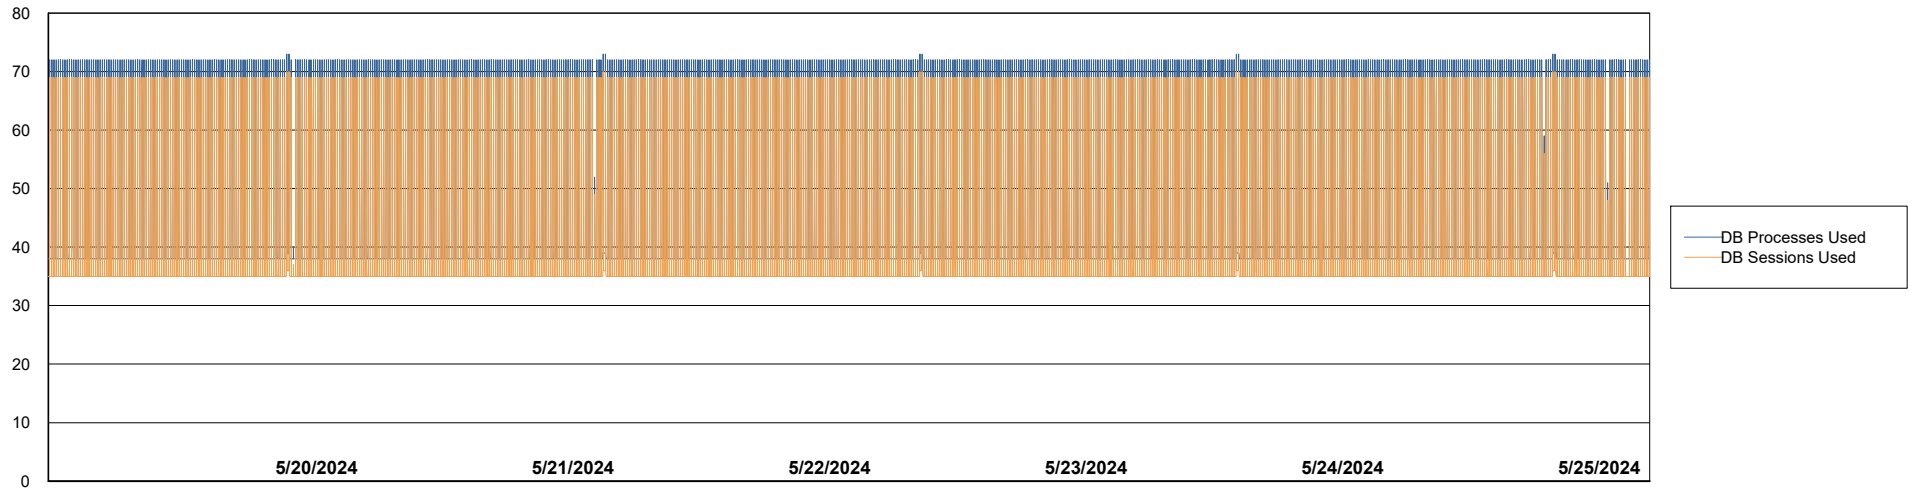

Database Performance NIX_PRD_ABSDB02_HSBABS1

DB Processes Max 300