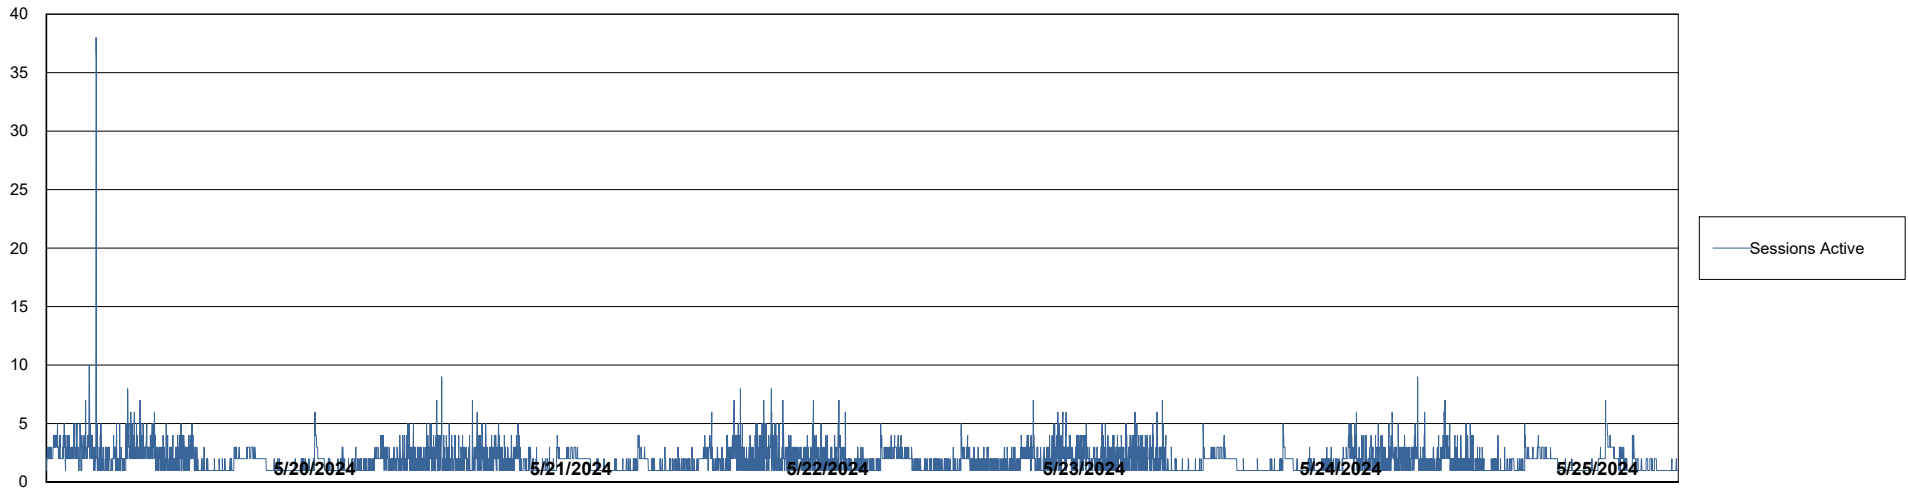

Weekly SLA Customer Report

Customer NIX_Production
Database ID 51

Database Performance NIX_PRD_ABSBI_ABS1

Weekly SLA Customer Report

Customer NIX_Production
Database ID 51

Database Performance NIX_PRD_ABSD01_ABS1