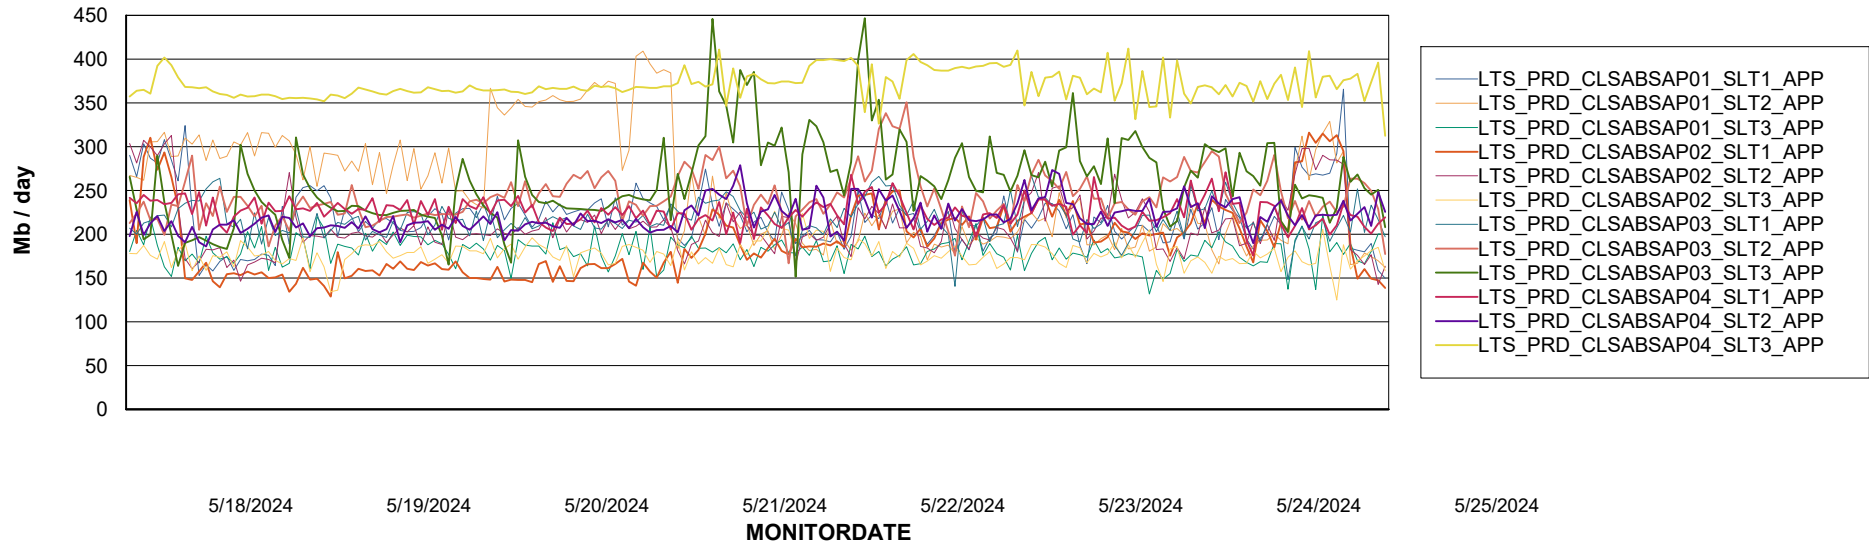

ABSSolute Application Server Services

Avg memory used per ABS Server Service