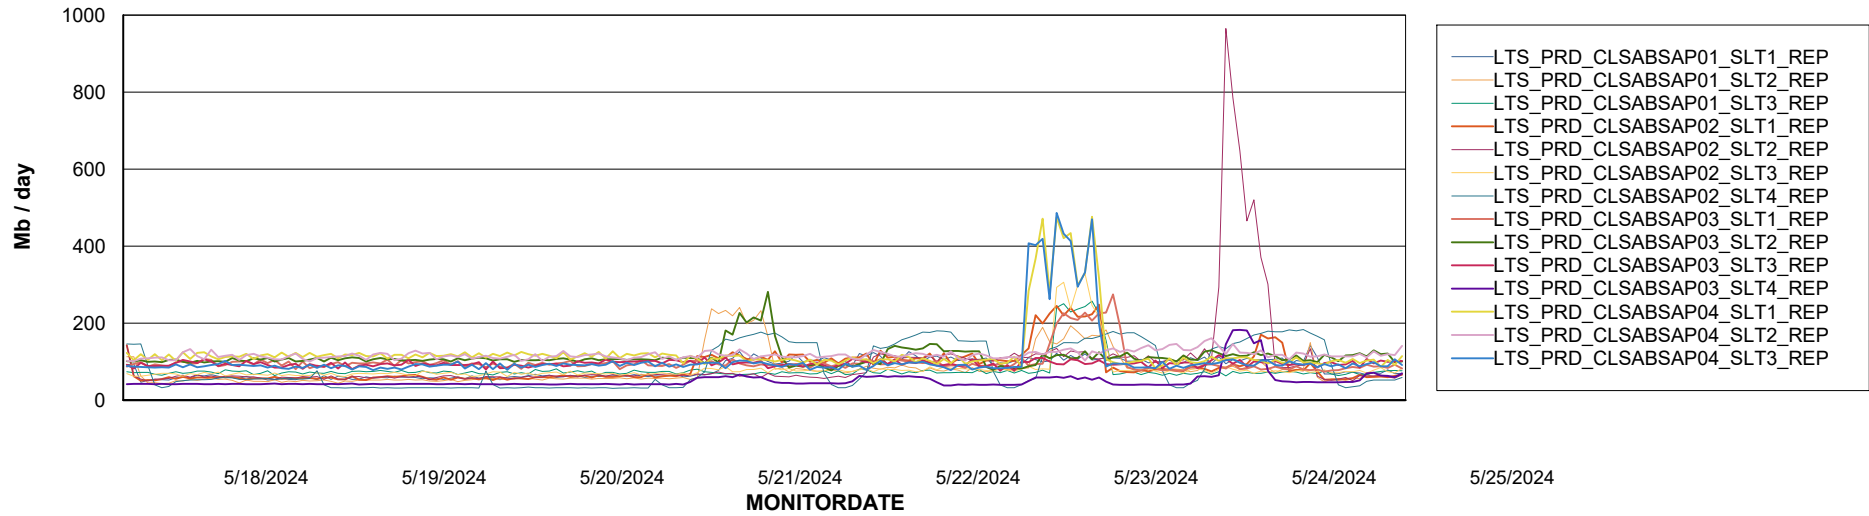

ABSSolute Application ReportServer Services

Avg memory used per ReportServer Service