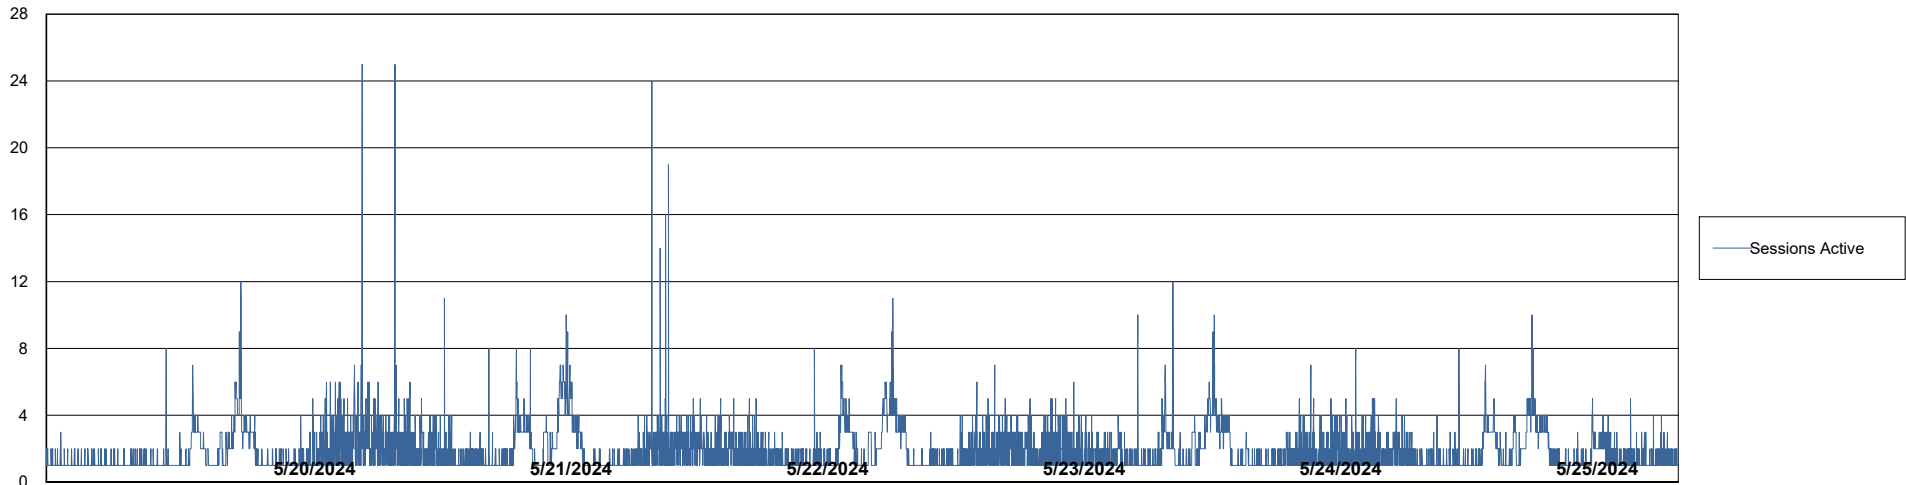

Weekly SLA Customer Report

Customer LTS(CleanLease)_Production
Database ID 126

Database Performance LTS_PRD_CLSABSBI01_ABS1

Weekly SLA Customer Report

Customer LTS(CleanLease)_Production
Database ID 126

Database Performance LTS_PRD_CLSABSD01_ABS1