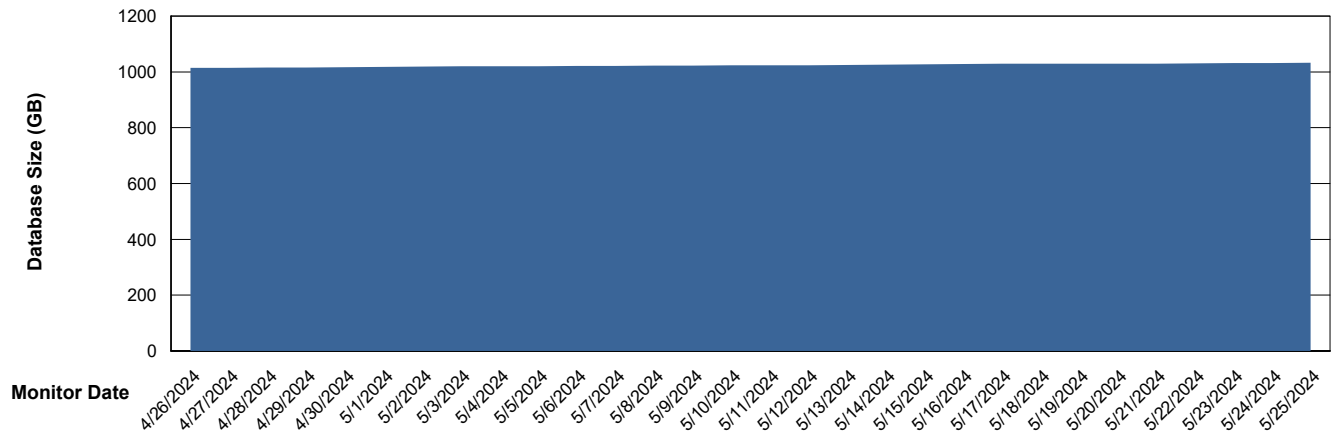

Customer LTS(CleanLease)_Production
Database ID 126

DATABASE SIZE LTS_PRD_CLSABSBI01_ABS1

Database growth over last month

DATABASE SIZE LTS_PRD_CLSABSDB01_ABS1

Database growth over last month

Weekly SLA Customer Report