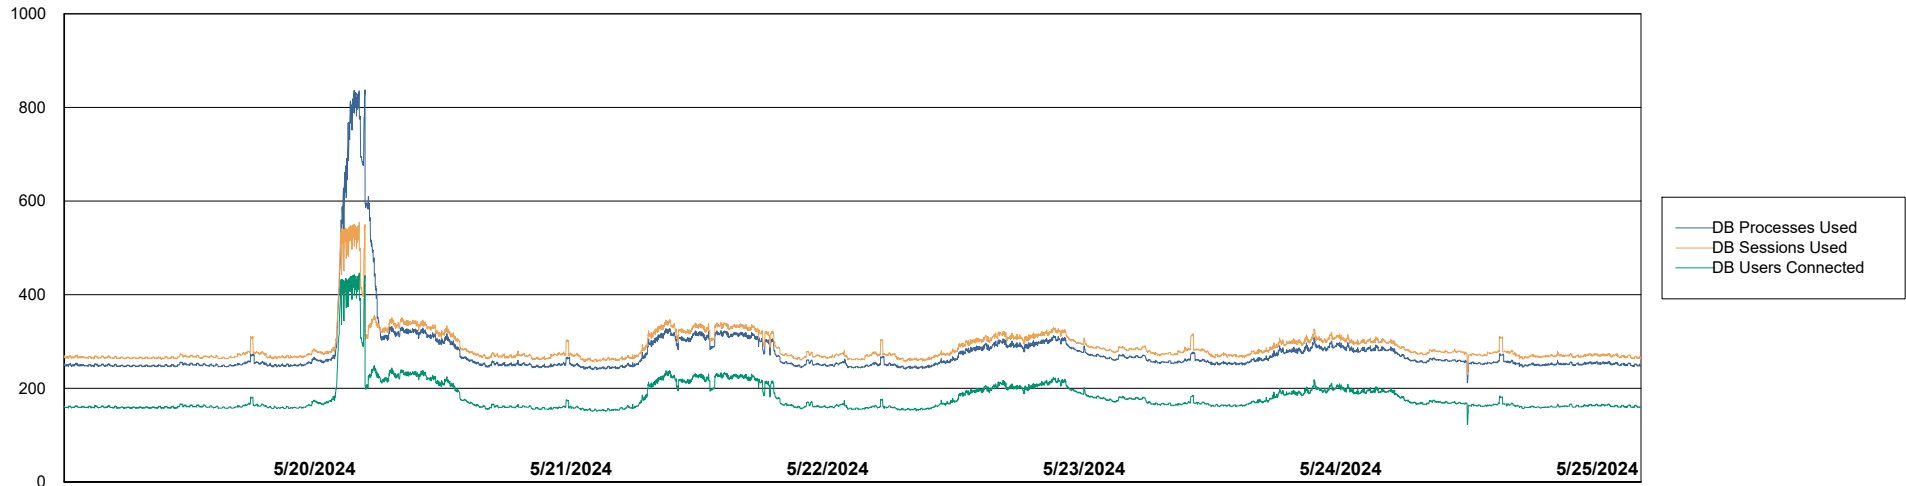

Weekly SLA Customer Report

Customer LTS(CleanLease)_Production
Database ID 126

Database Performance LTS_PRD_CLSABSBI01_ABS1

Weekly SLA Customer Report

Customer LTS(CleanLease)_Production
Database ID 126

Database Performance LTS_PRD_CLSABSD01_ABS1