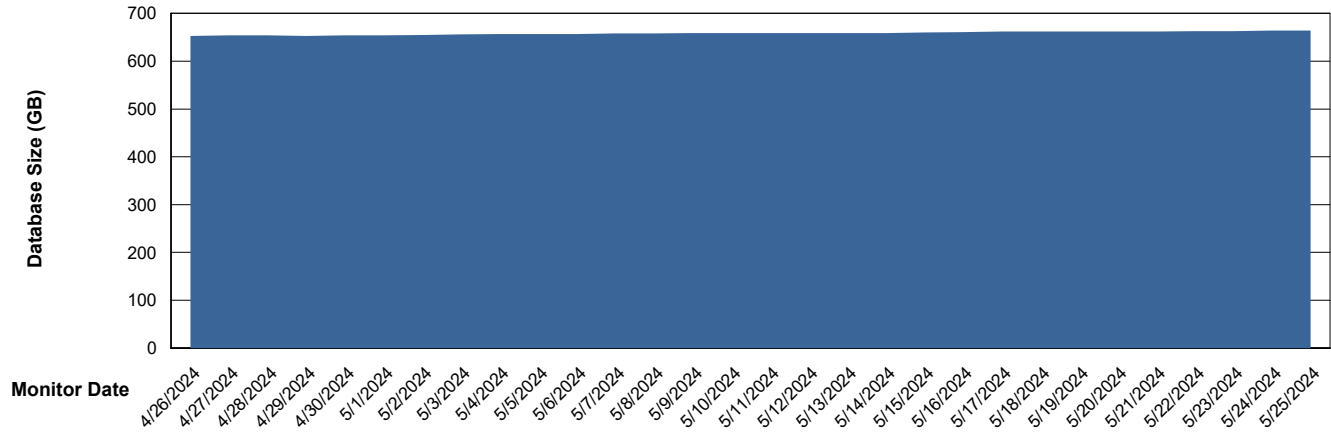

DATABASE SIZE LTS_PRD_CLSABSBI01_ABS1

Database growth over last month