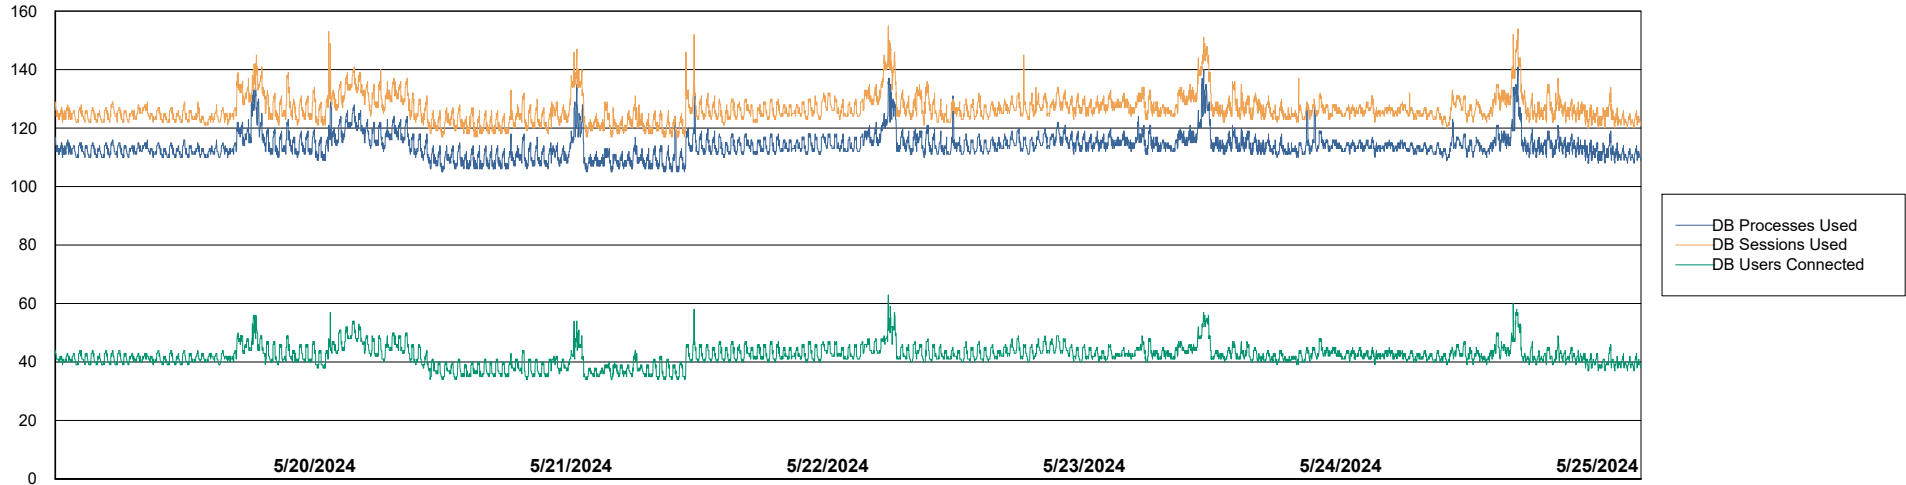

Database Performance LTS_PRD_CLSABSBI01_ABS1