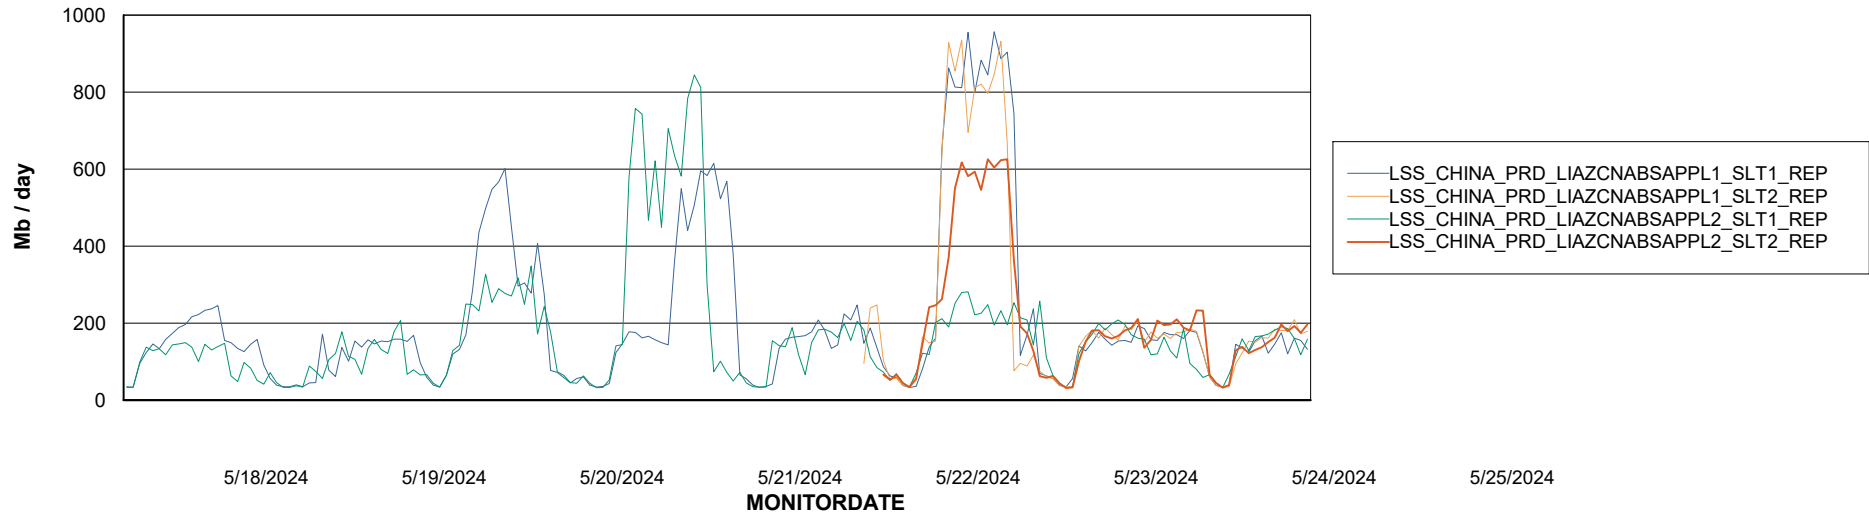

ABSSolute Application ReportServer Services

Avg memory used per ReportServer Service