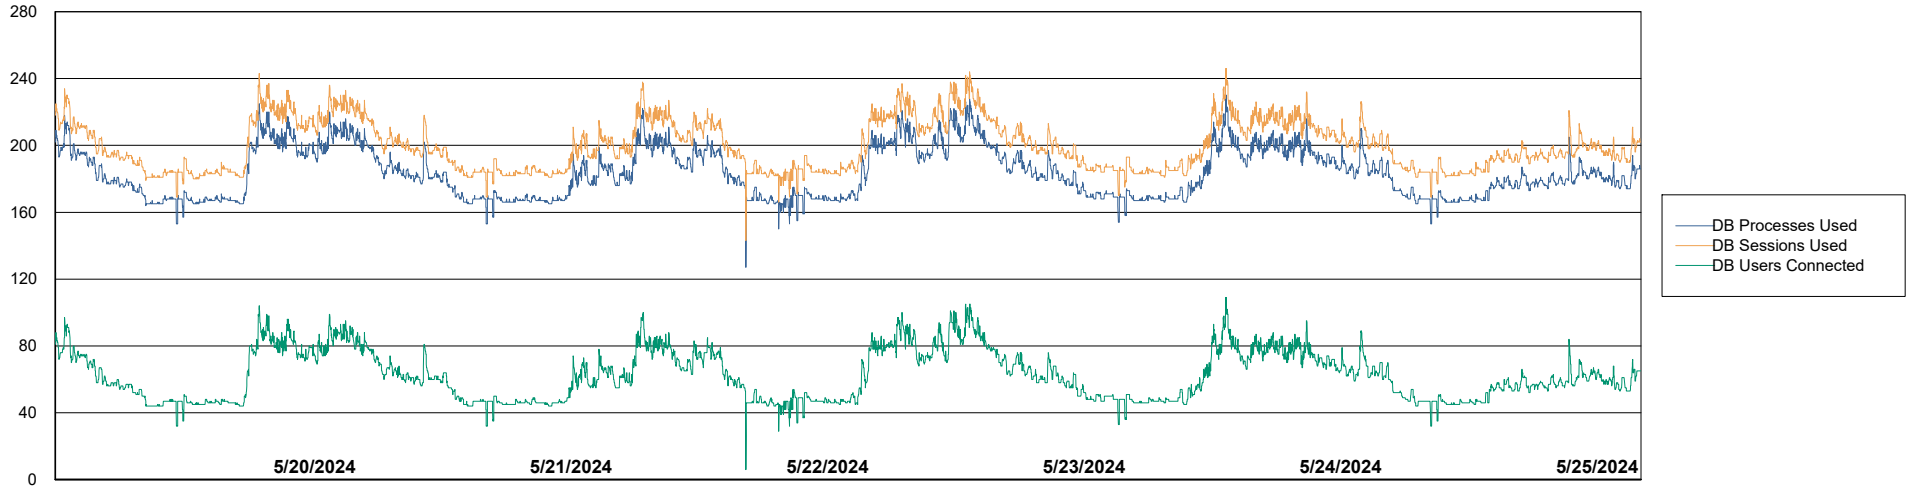

Database Performance LSS_CHINA_PRD_liazcne2VMPProdABSSoluteDB1_ABS1