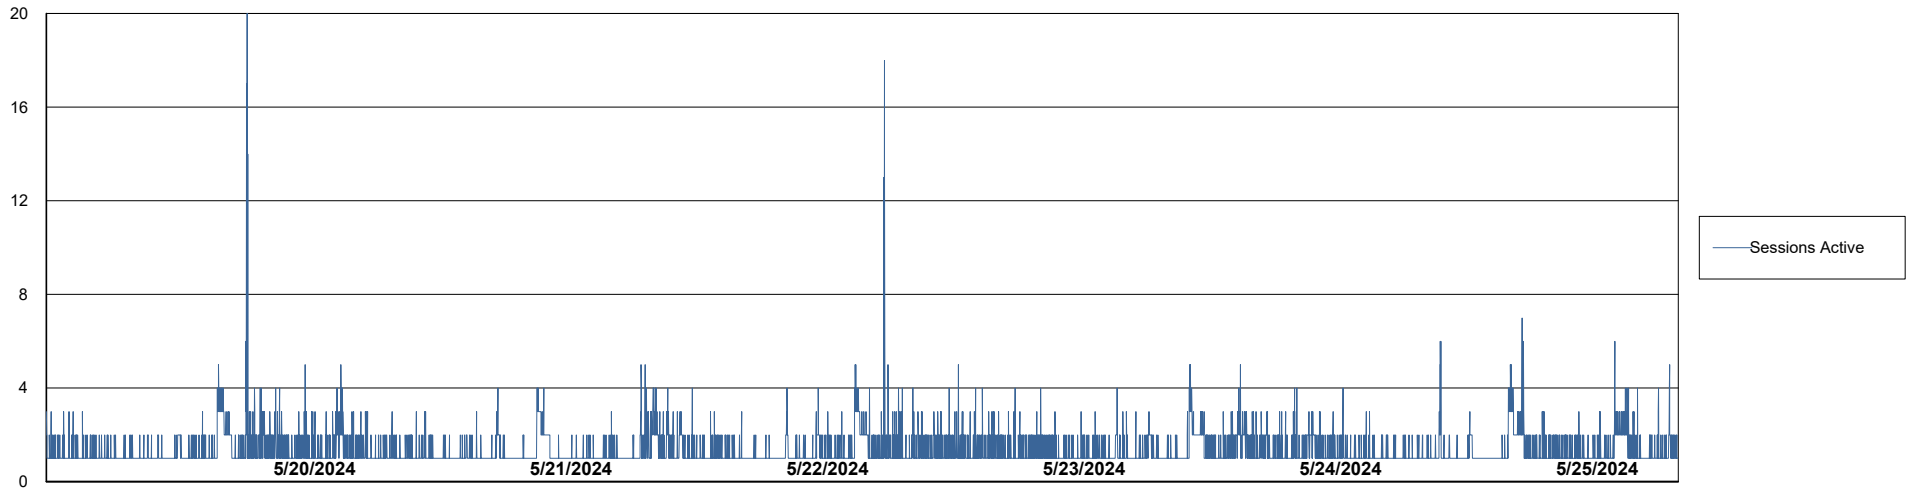

Database Performance LSS_CHINA_PRD_liazcne2VMPProdABSSoluteDB1_ABS1