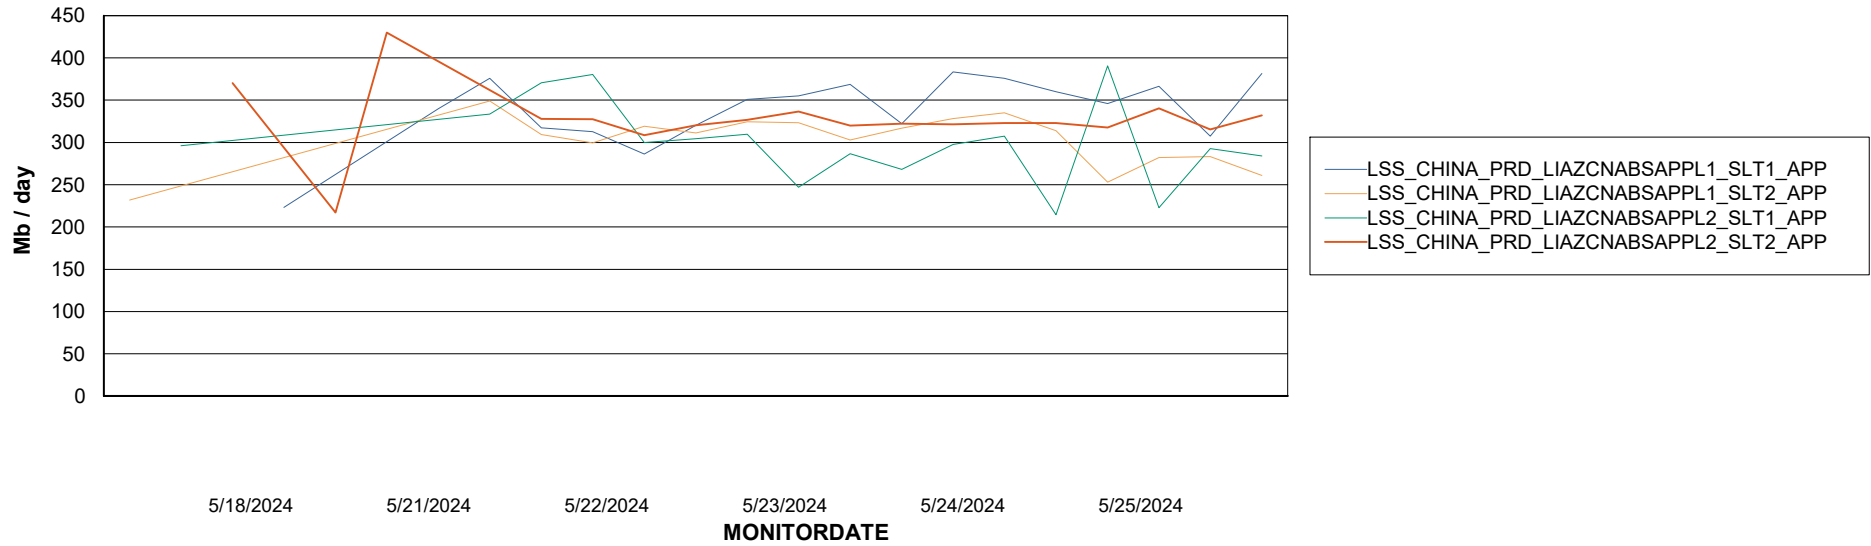

ABSSolute Application Server Services

Avg memory used per ABS Server Service