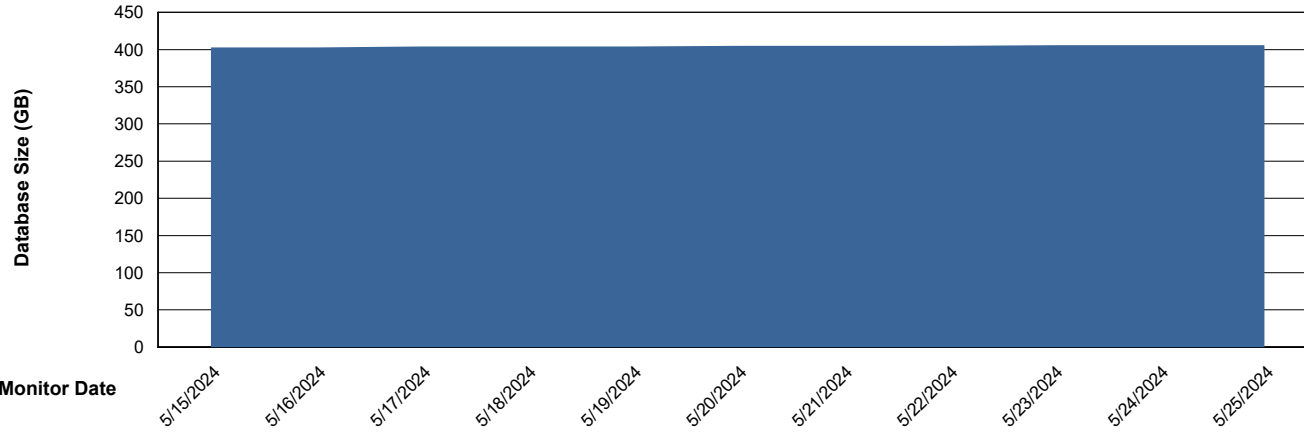

Database growth over last month

Database Tablespace LSS_CHINA_PRD_liazcne2VMProdABSSoluteDB1_ABS1

Date	Tablespace Name	Filesize (Gb)	Usedsize (Gb)	Percentage free
5/25/2024	ABSDATA	431	355	18
	INDX	40	30	25
5/24/2024	ABSDATA	431	355	18
	INDX	40	30	25
5/23/2024	ABSDATA	431	355	18
	INDX	40	30	25
5/22/2024	ABSDATA	431	355	18
	INDX	40	30	25
5/21/2024	ABSDATA	431	354	18
	INDX	40	30	25
5/20/2024	ABSDATA	431	354	18
	INDX	40	30	26
5/19/2024	ABSDATA	431	354	18
	INDX	40	30	26