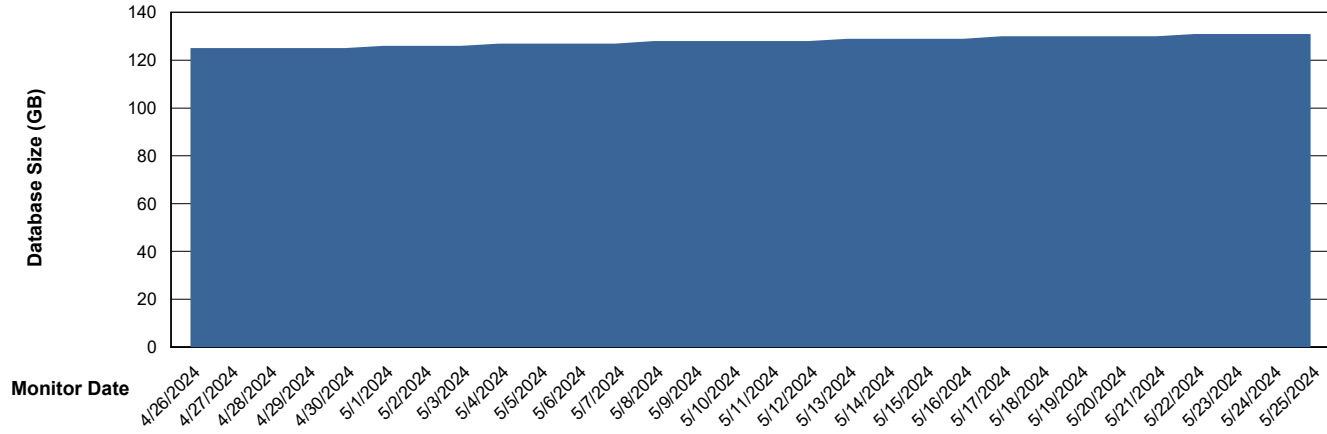

DATABASE SIZE KLH_PRD_SRSBIDB01_ABS1

Database growth over last month