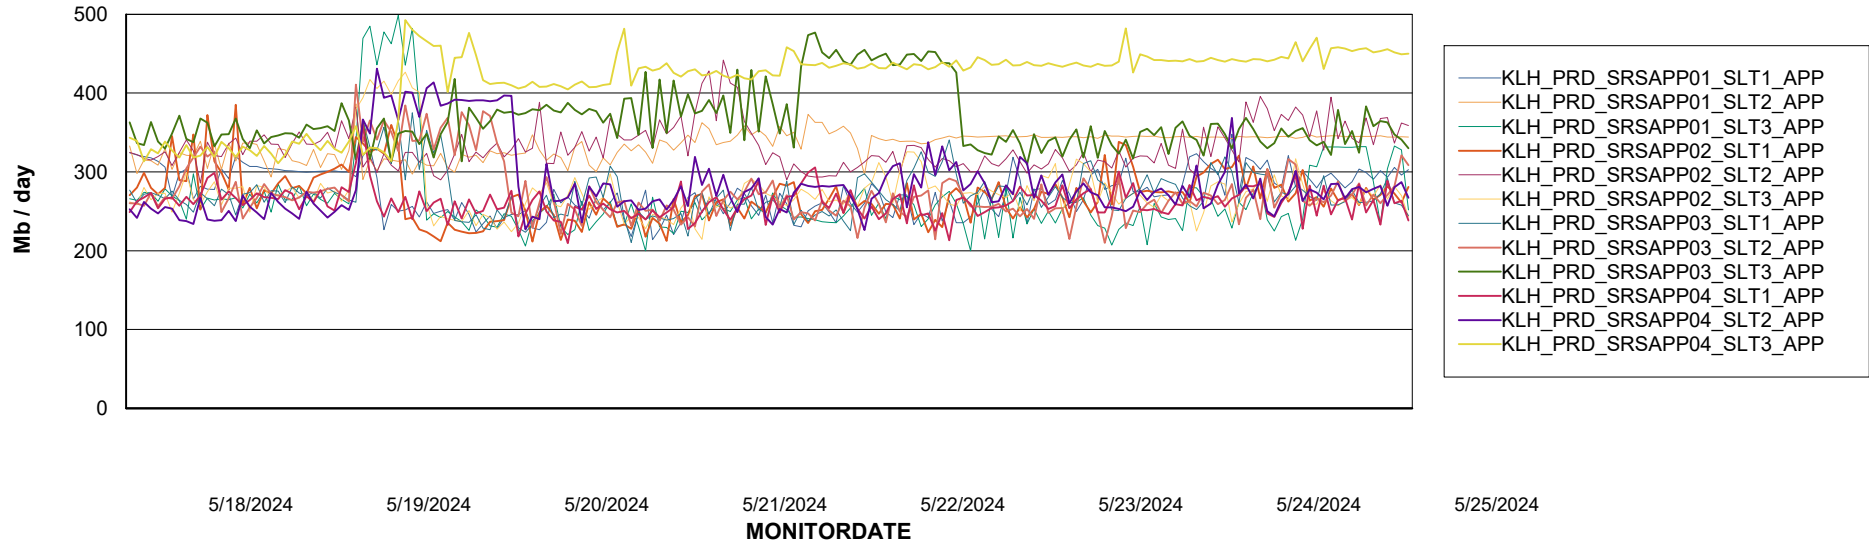

ABSSolute Application Server Services

Avg memory used per ABS Server Service