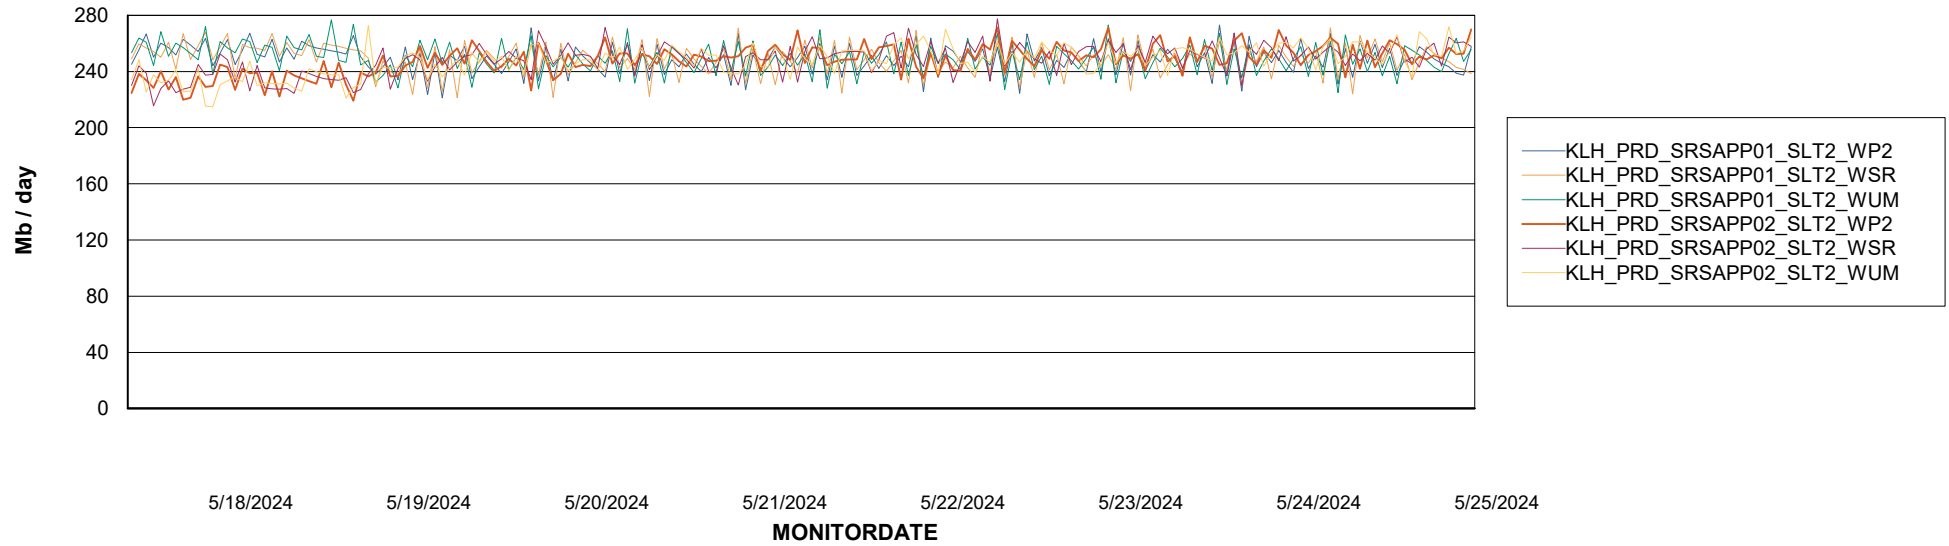

ABSolute Web Component Services

Avg memory used per ABS Web component