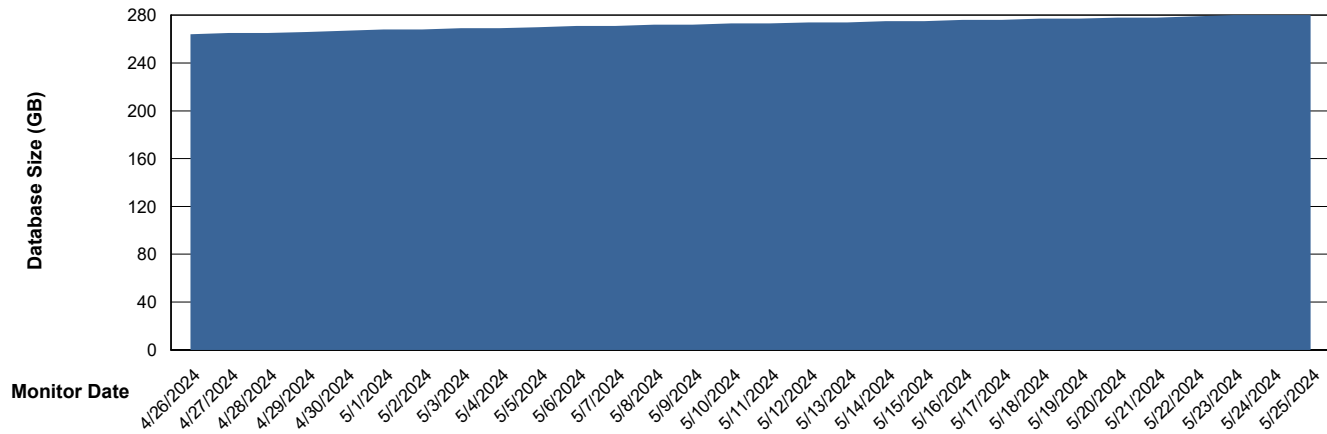

DATABASE SIZE KLH_PRD_SRSDB01_ABS1

Database growth over last month