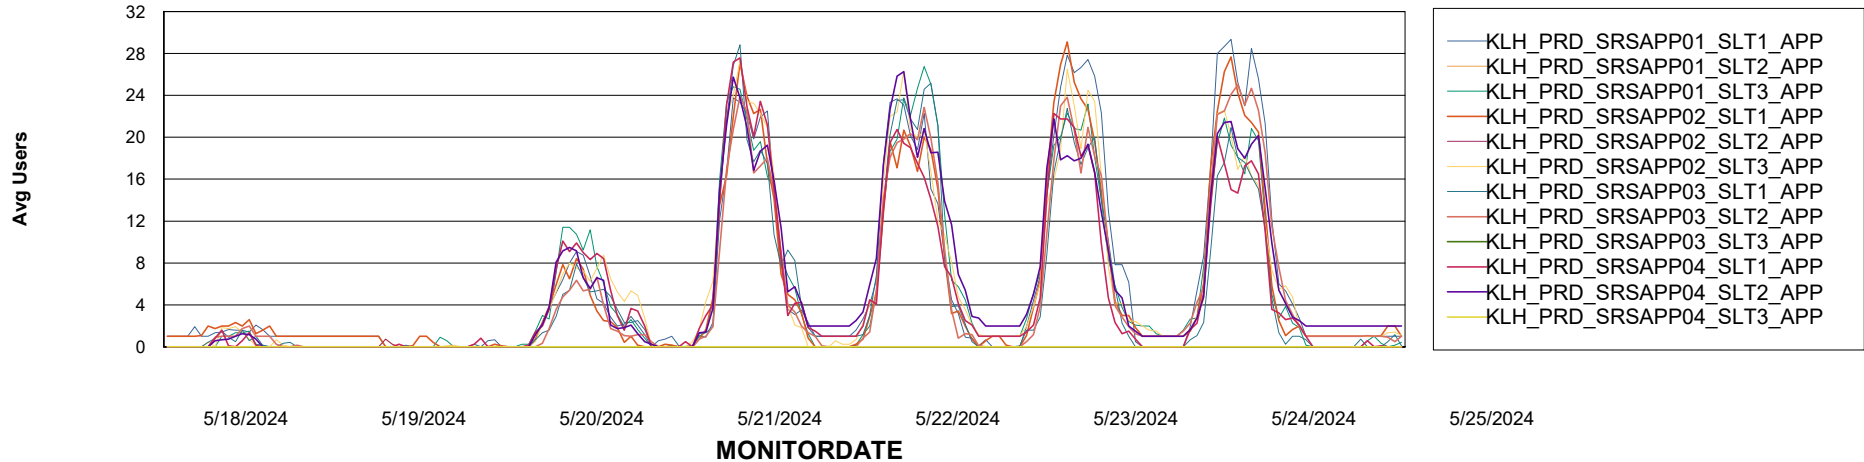

Avg users per day per ABS server