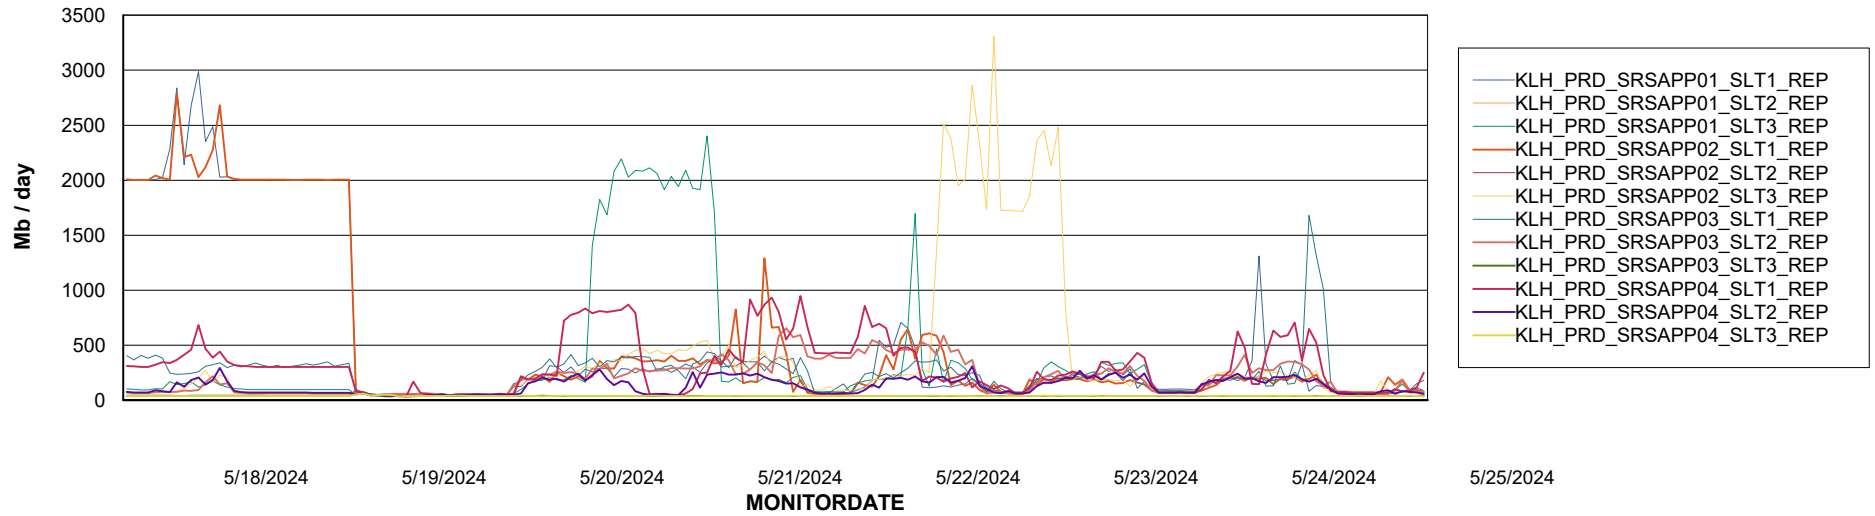

ABSSolute Application ReportServer Services

Avg memory used per ReportServer Service