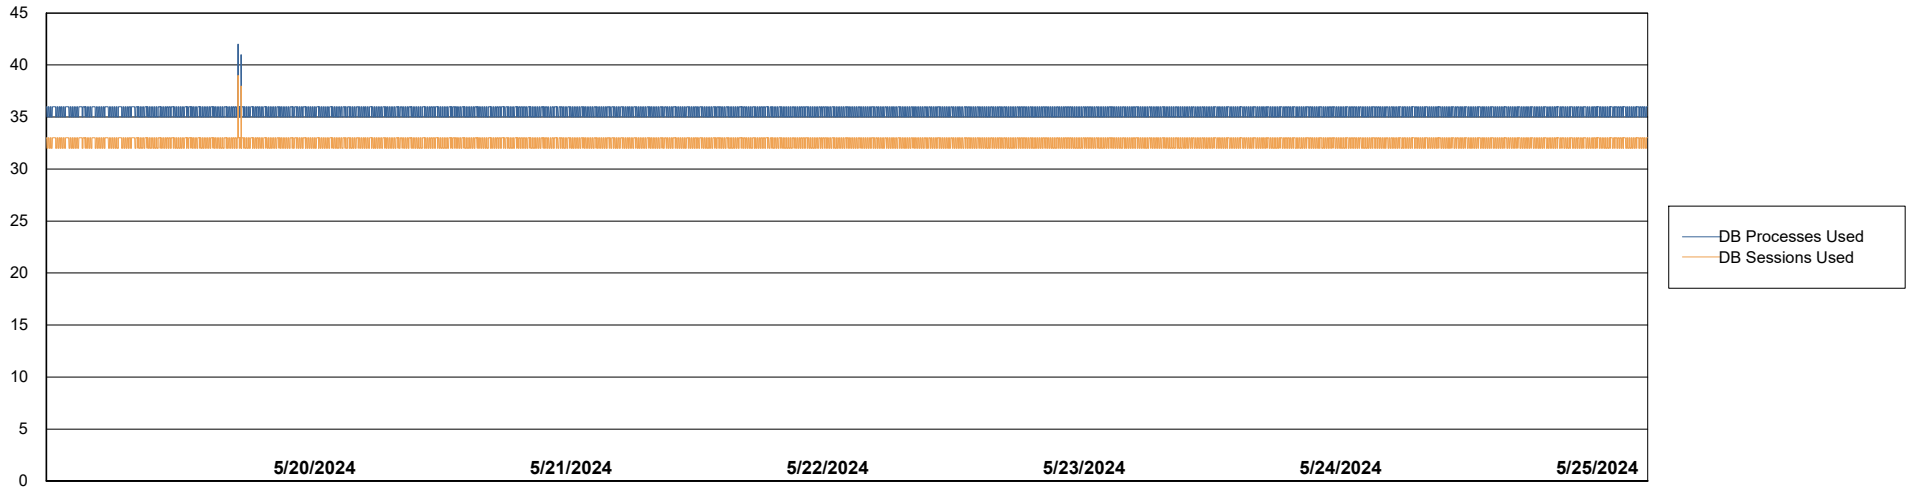

Database Performance KLA_STB_KLAHQORA06_DB_HSBABS1

DB Processes Max 1,000