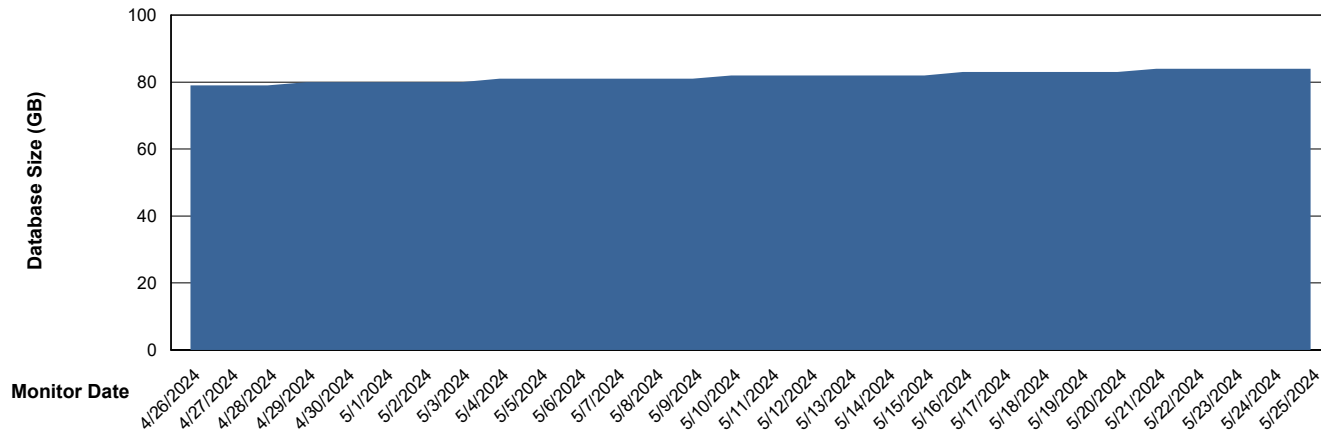

Weekly SLA Customer Report

Customer KBR_Production
Database ID 117

Database Performance KBR_PRD_DB-SRV2_HSBABS1

DB Processes Max 1,000

Weekly SLA Customer Report

Customer KBR_Production
Database ID 117

DATABASE SIZE KBR_PRD_BI-DBSRV_ABS1

Database growth over last month

DATABASE SIZE KBR_PRD_DB-SRV1_ABS1

Database growth over last month

Weekly SLA Customer Report

Customer KBR_Production
Database ID 117

Database Tablespace KBR_PRD_BI-DBSRV_ABS1