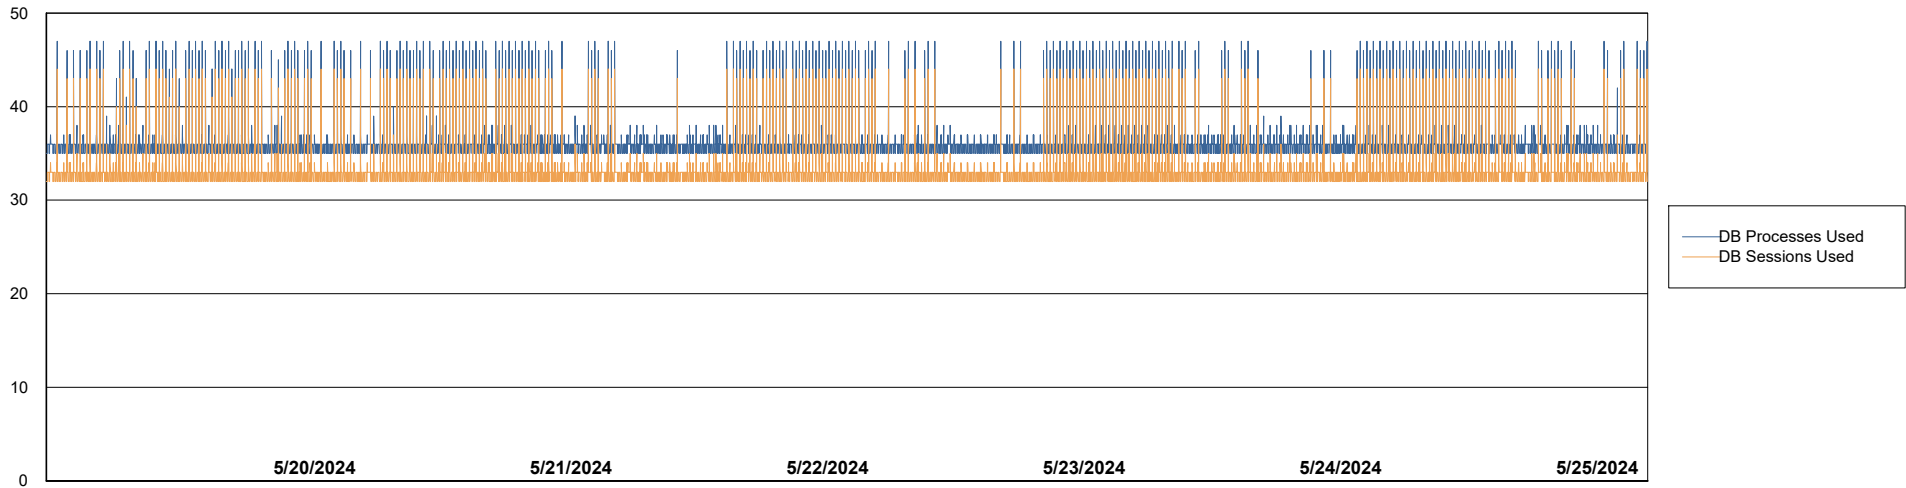

Database Performance KBR_PRD_DB-SRV2_HSBABS1

DB Processes Max 1,000