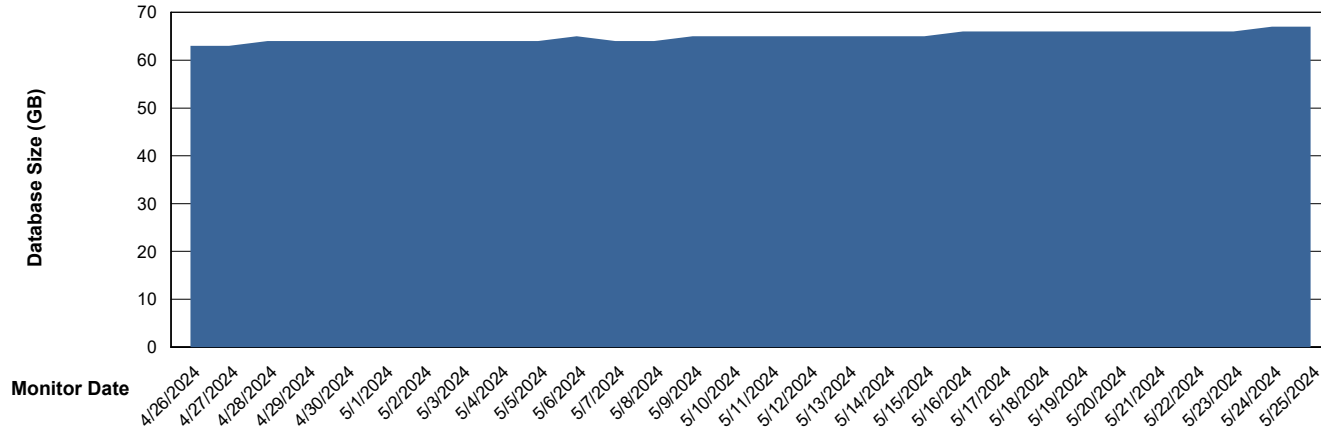

Weekly SLA Customer Report

Customer KBR_Production
Database ID 117

Database Performance KBR_PRD_DB-SRV2_HSBABS1

DB Processes Max 1,000

Weekly SLA Customer Report

Customer KBR_Production
Database ID 117

DATABASE SIZE KBR_PRD_BI-DBSRV_ABS1

Database growth over last month

DATABASE SIZE KBR_PRD_DB-SRV1_ABS1

Database growth over last month

Weekly SLA Customer Report

Customer KBR_Production
Database ID 117

Database Tablespace KBR_PRD_BI-DBSRV_ABS1