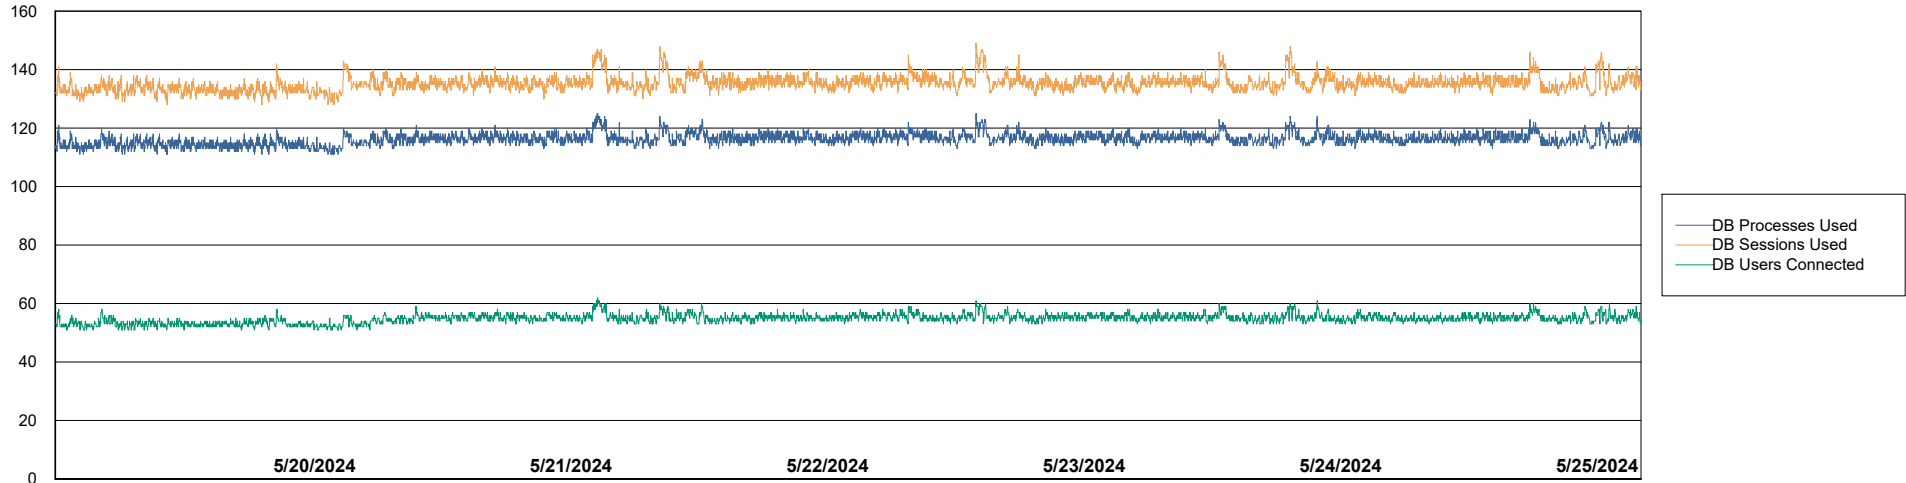

Database Performance KBR_PRD_BI-DBSRV_ABS1