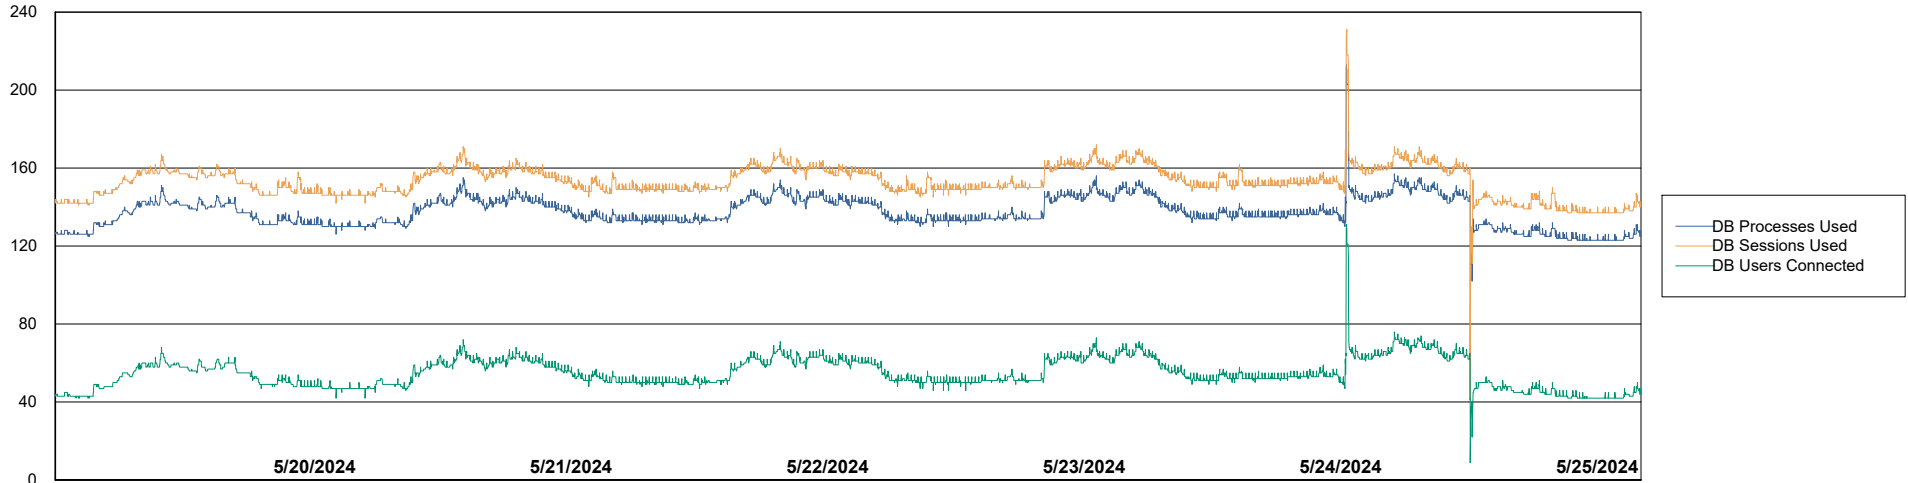

Weekly SLA Customer Report

Customer KBR_Production
Database ID 117

Database Performance KBR_PRD_BI-DBSRV_ABS1

Weekly SLA Customer Report

Customer KBR_Production
Database ID 117

Database Performance KBR_PRD_DB-SRV1_ABS1