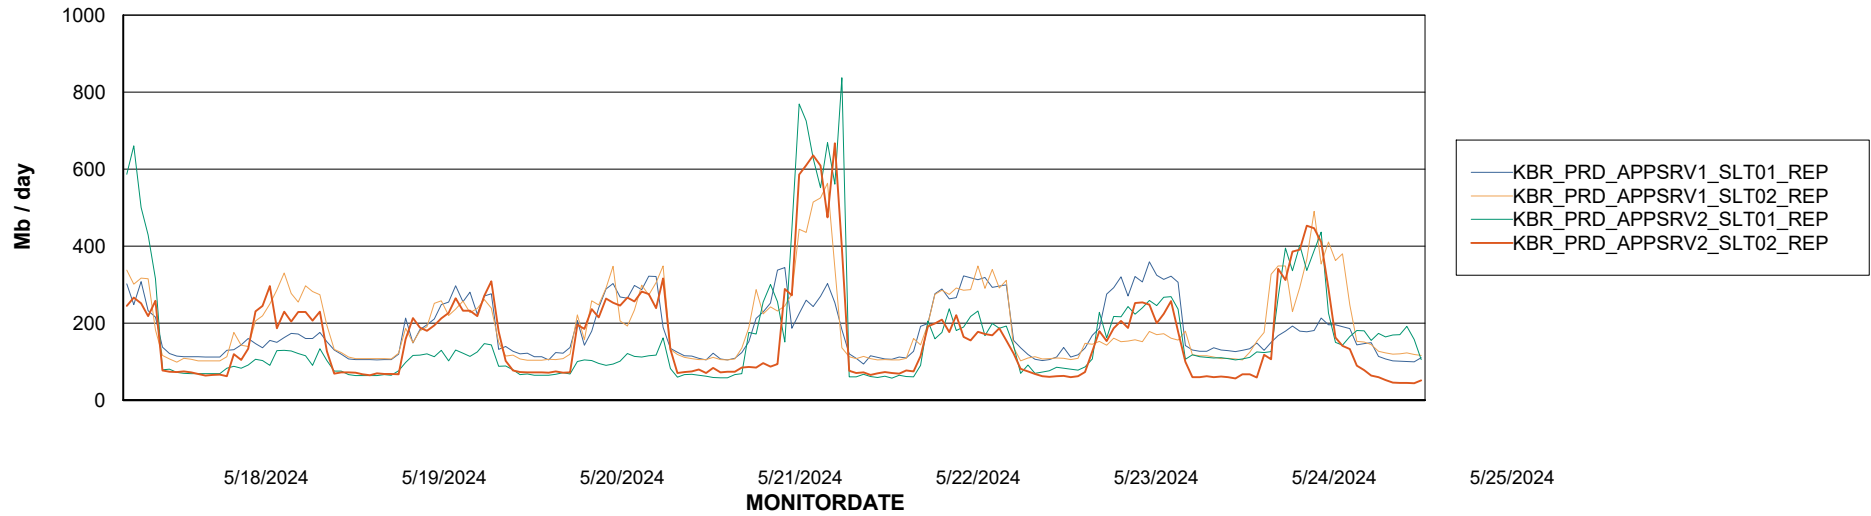

ABSSolute Application Server Services

Avg memory used per ReportServer Service