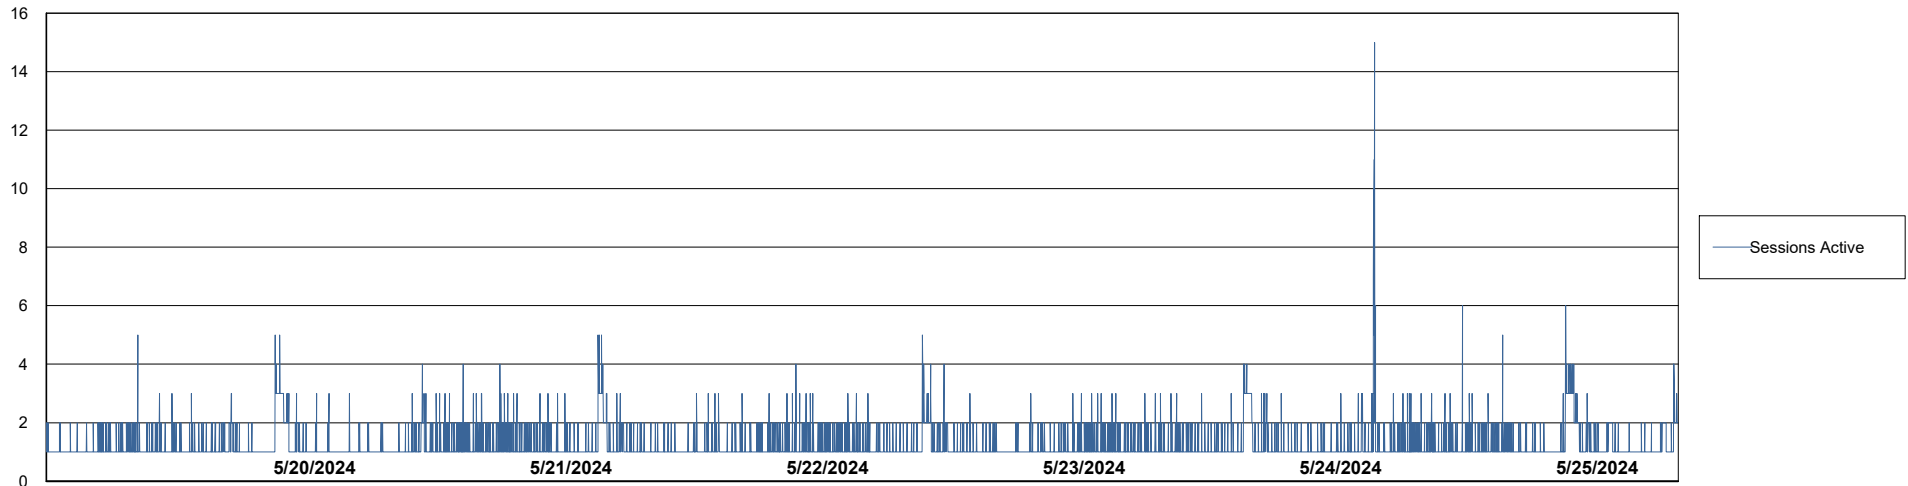

Weekly SLA Customer Report

Customer KBR_Production
Database ID 117

Database Performance KBR_PRD_BI-DBSRV_ABS1

Weekly SLA Customer Report

Customer KBR_Production
Database ID 117

Database Performance KBR_PRD_DB-SRV1_ABS1