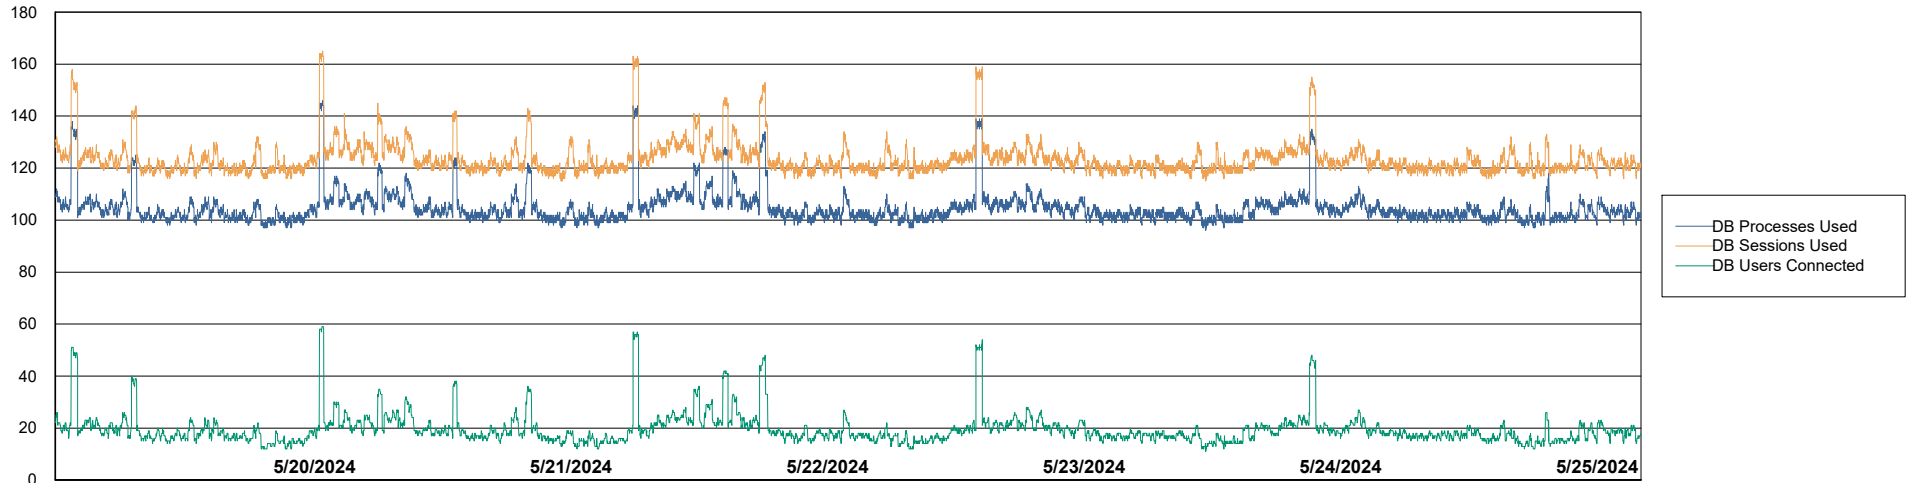

Database Performance JSG_PRD_BASHIR_DB_ABS1