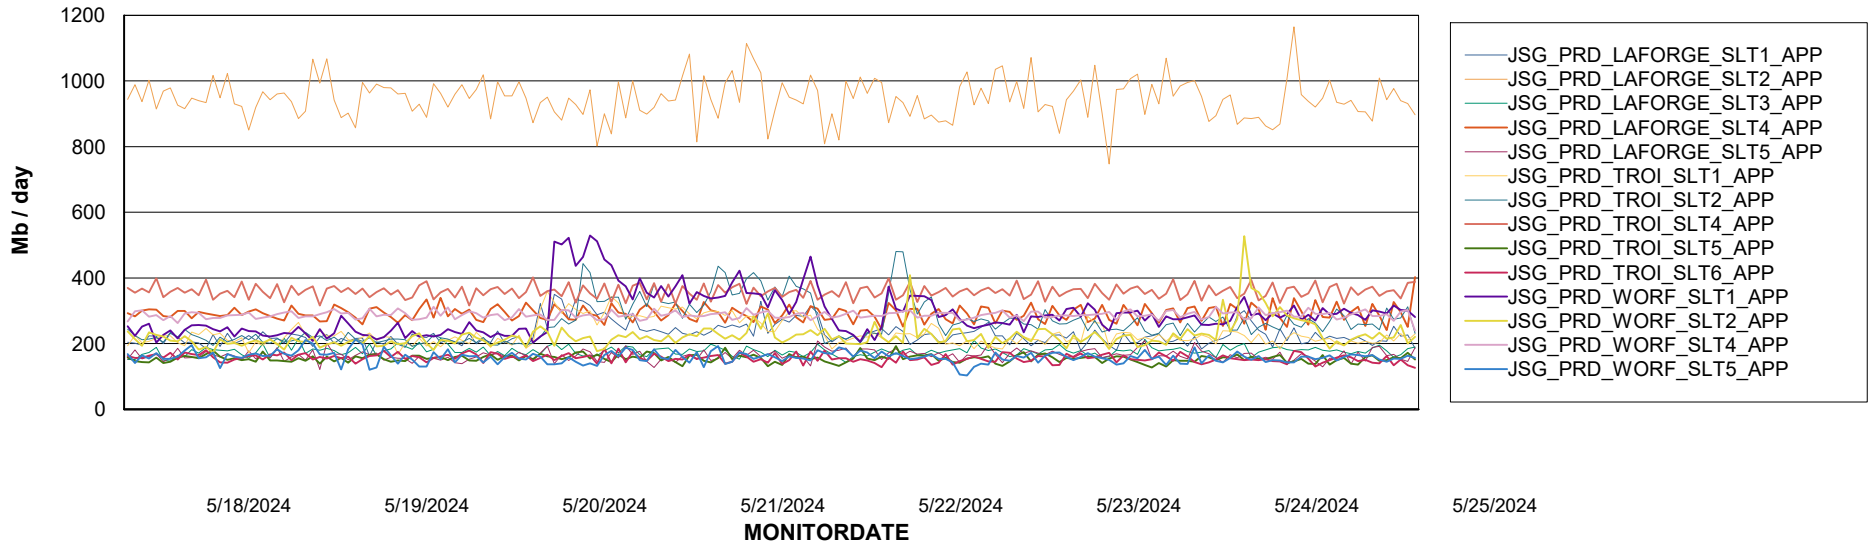

ABSSolute Application Server Services

Avg memory used per ABS Server Service