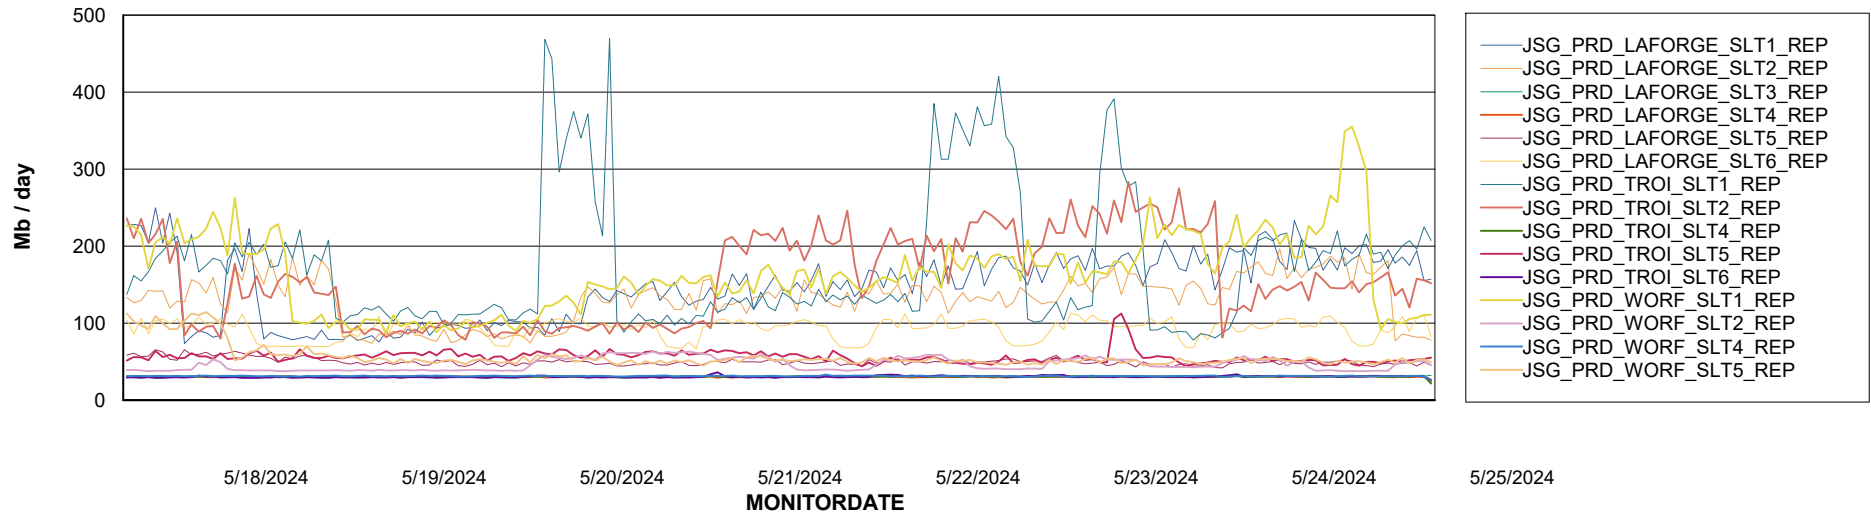

ABSSolute Application ReportServer Services

Avg memory used per ReportServer Service