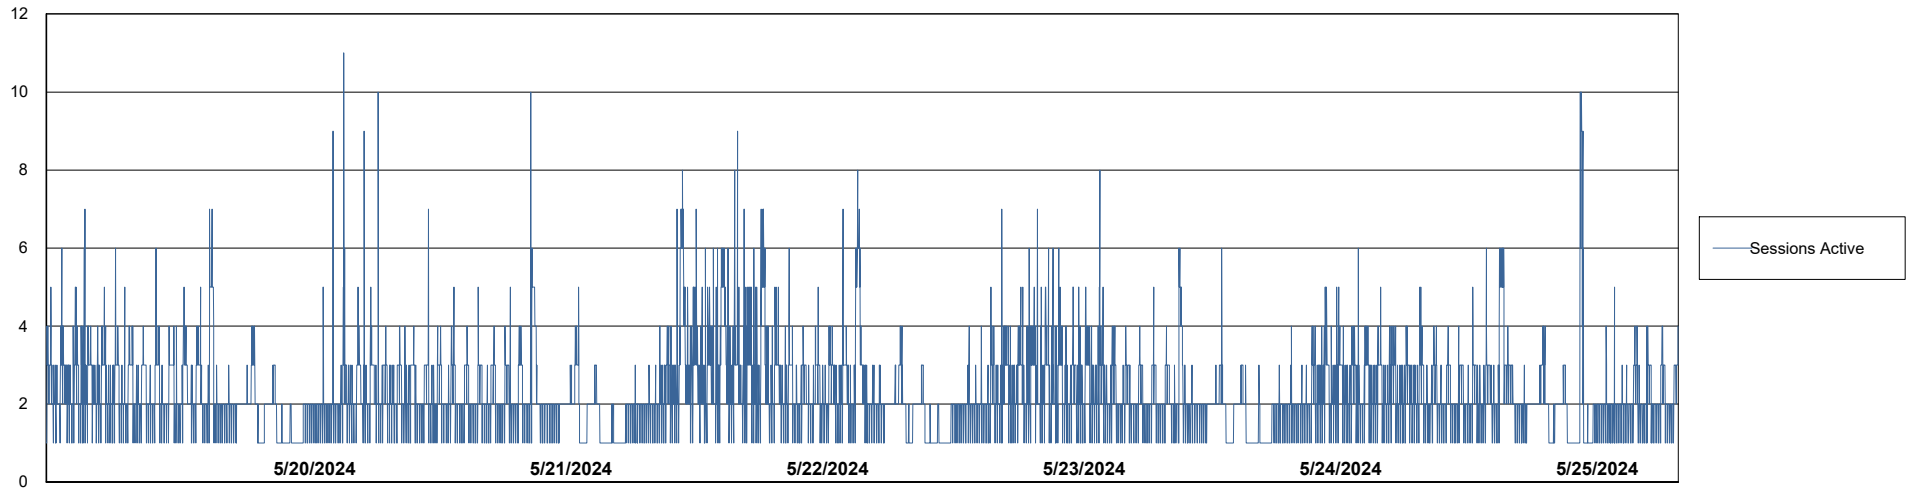

Weekly SLA Customer Report

Customer JSG_Production (24/7)
Database ID 102

Harddisk Usage JSG_PRD_WORF

	Free disk space on C: (%)	Total disk space on C: (Gb)	Used disk space on C: (Gb)
5/25/2024	53	149	71
5/24/2024	53	149	71
5/23/2024	53	149	71
5/22/2024	53	149	71
5/21/2024	53	149	71
5/20/2024	53	149	71
5/19/2024	53	149	71

Weekly SLA Customer Report

Customer JSG_Production (24/7)
Database ID 102

Database Performance JSG_PRD_BASHIR_DB_ABS1

Weekly SLA Customer Report

Customer JSG_Production (24/7)
Database ID 102

Database Performance JSG_PRD_PICARD_DB_ABS1