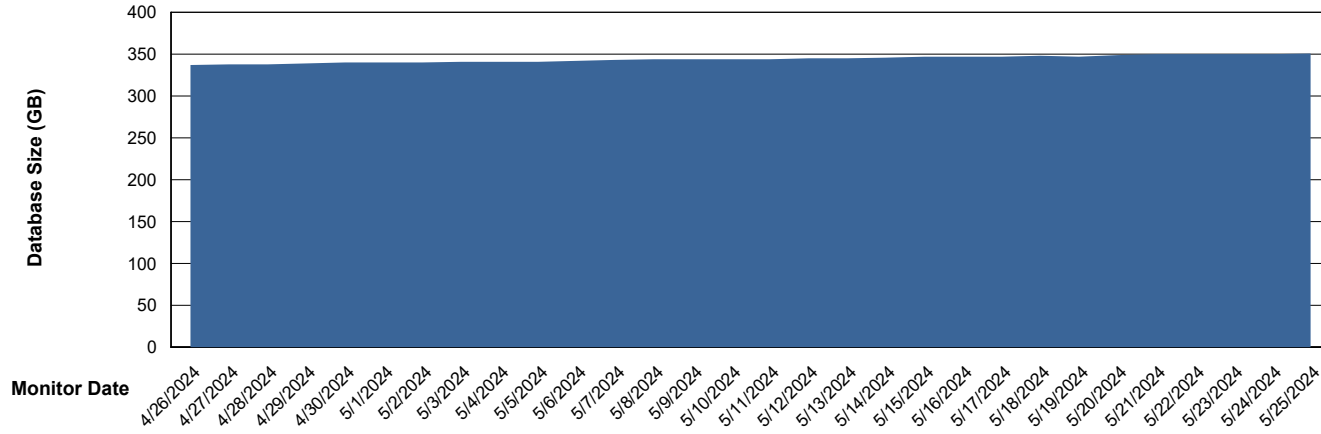

DB Processes Max 0
DB Processes Max 4
DB Processes Max 1,000

Weekly SLA Customer Report

Customer JSG_Production (24/7)
Database ID 102

Database Performance JSG_PRD_RIKER_DB_HSBABS1

Weekly SLA Customer Report

Customer JSG_Production (24/7)
Database ID 102

DATABASE SIZE JSG_PRD_BASHIR_DB_ABS1

Database growth over last month

DATABASE SIZE JSG_PRD_RIKER_DB_HSBABS1

Database growth over last month

Weekly SLA Customer Report