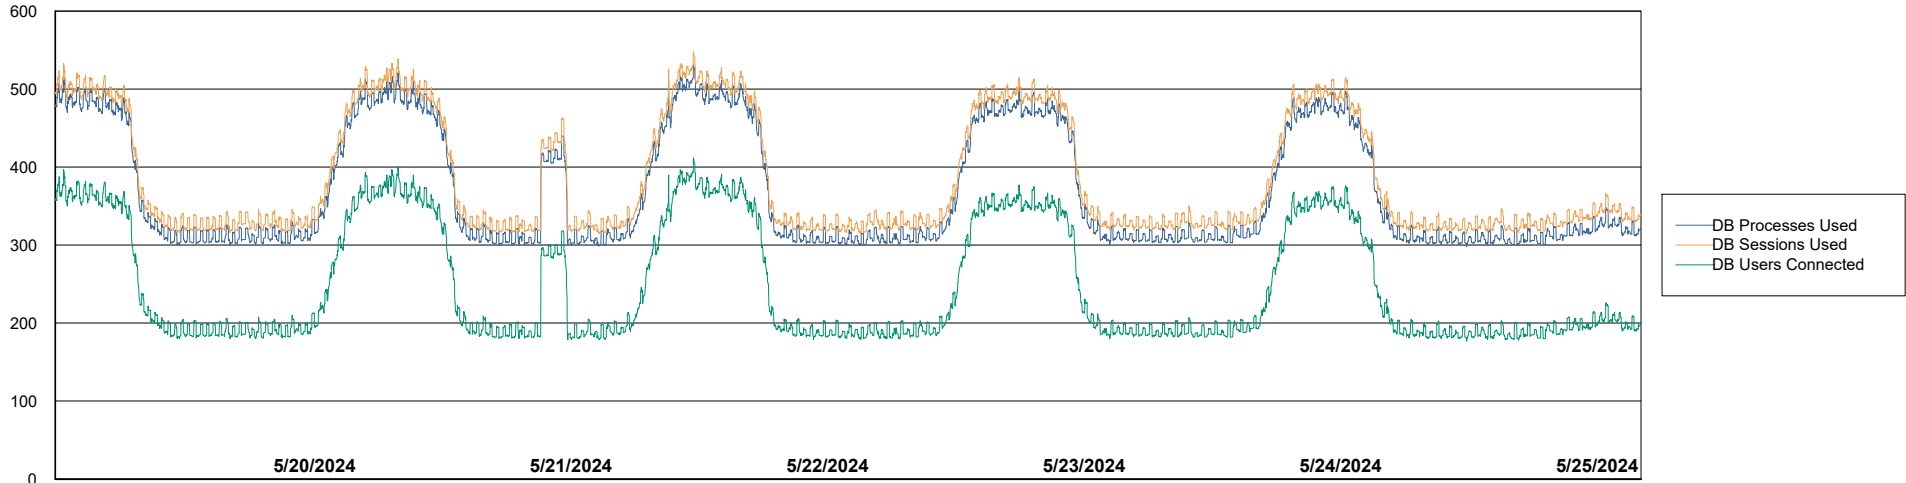

DB Processes Max 0
DB Processes Max 4
DB Processes Max 1,000

Weekly SLA Customer Report

Customer JSG_Production (24/7)
Database ID 102

Database Performance JSG_PRD_RIKER_DB_HSBABS1

Weekly SLA Customer Report