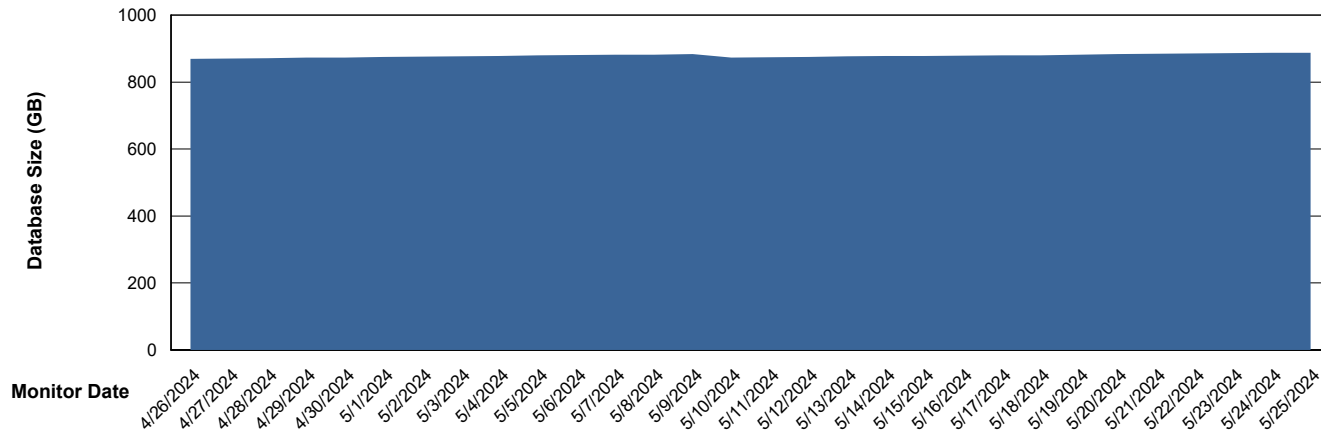

Customer JSG_Production (24/7)
Database ID 102

DATABASE SIZE JSG_PRD_BASHIR_DB_ABS1

Database growth over last month

DATABASE SIZE JSG_PRD_RIKER_DB_HSBABS1

Database growth over last month

Weekly SLA Customer Report