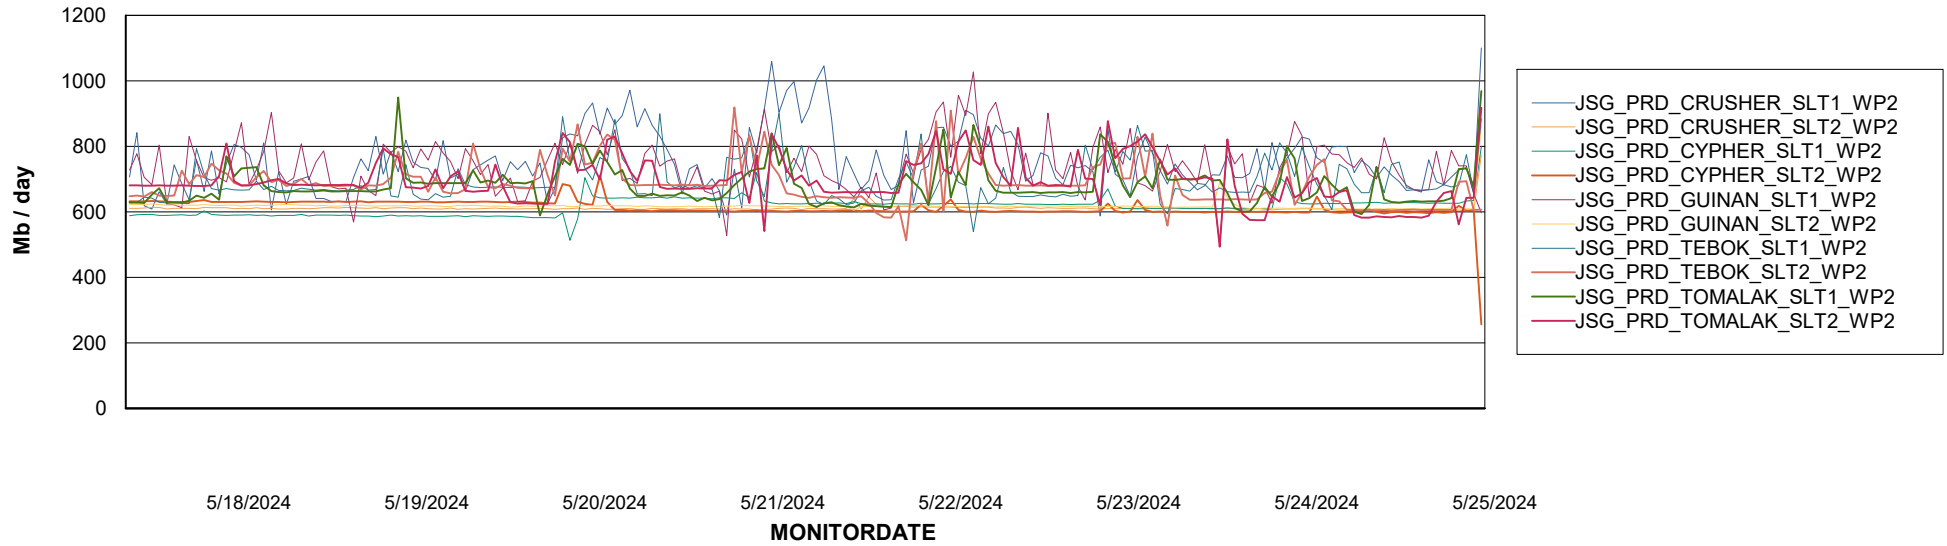

ABSSolute Web Component Services

Avg memory used per ABS Web component