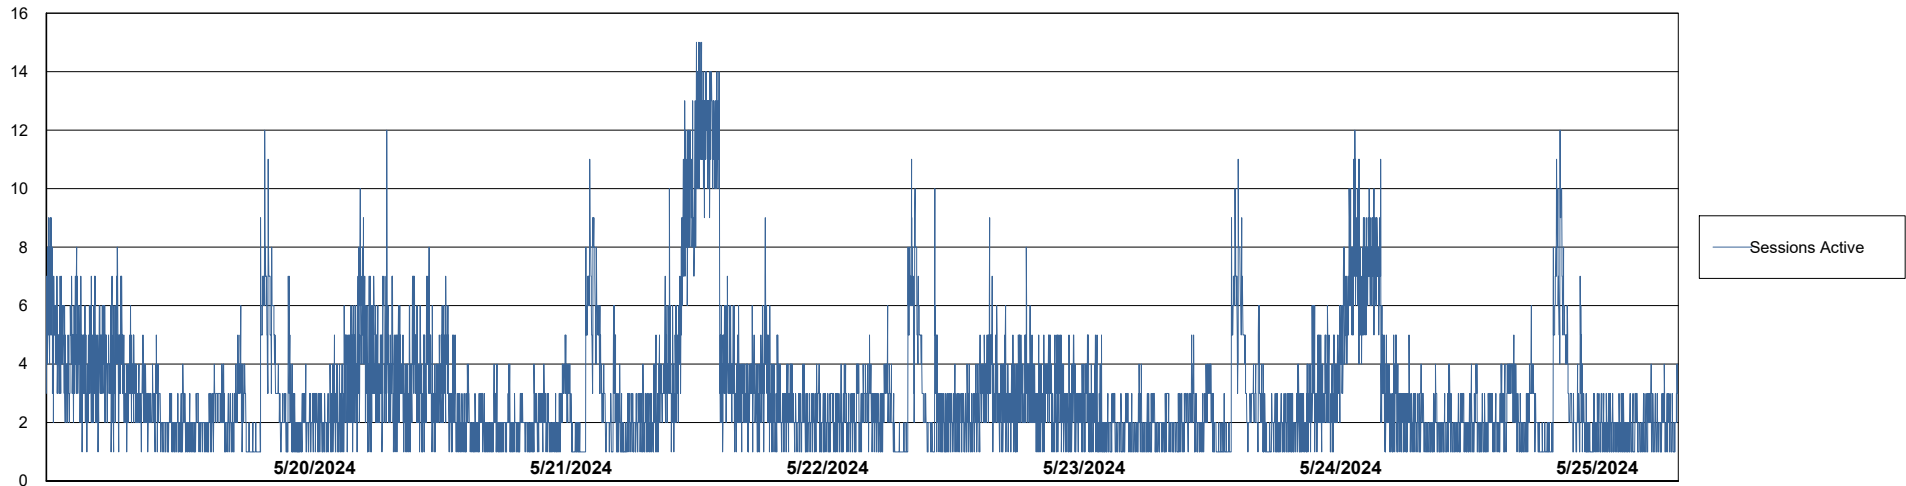

Weekly SLA Customer Report

Customer JSG_Production (24/7)
Database ID 102

Database Performance JSG_PRD_BASHIR_DB_ABS1

Weekly SLA Customer Report

Customer JSG_Production (24/7)
Database ID 102

Database Performance JSG_PRD_PICARD_DB_ABS1

DB Processes Max 0
DB Processes Max 4
DB Processes Max 1,000

Weekly SLA Customer Report

Customer JSG_Production (24/7)
Database ID 102

Database Performance JSG_PRD_RIKER_DB_HSBABS1

Weekly SLA Customer Report

Customer JSG_Production (24/7)
Database ID 102

DATABASE SIZE JSG_PRD_BASHIR_DB_ABS1

Database growth over last month

DATABASE SIZE JSG_PRD_RIKER_DB_HSBABS1

Database growth over last month

Weekly SLA Customer Report