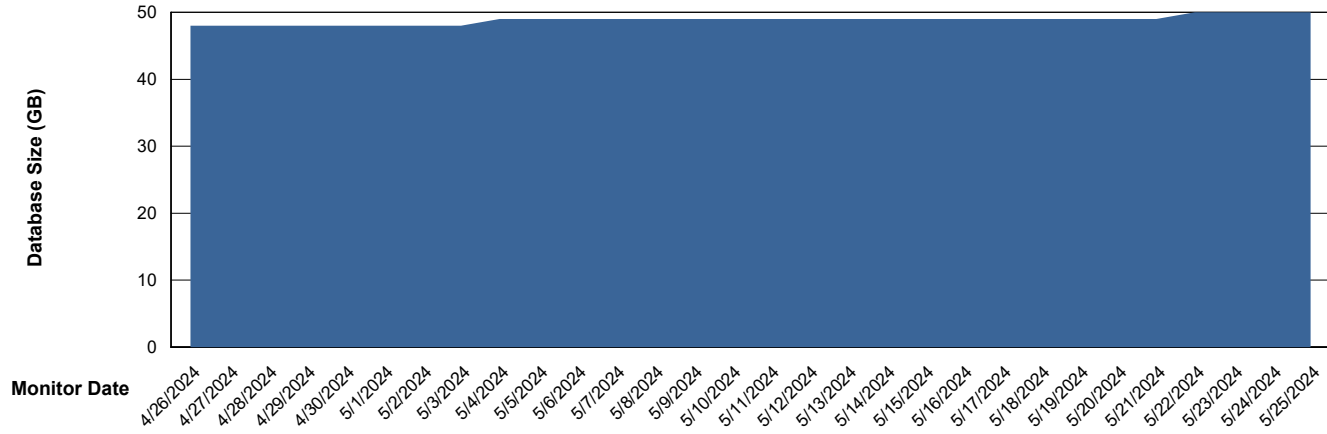

DATABASE SIZE HUE_PRD_S-ORABI2_ABS1

Database growth over last month