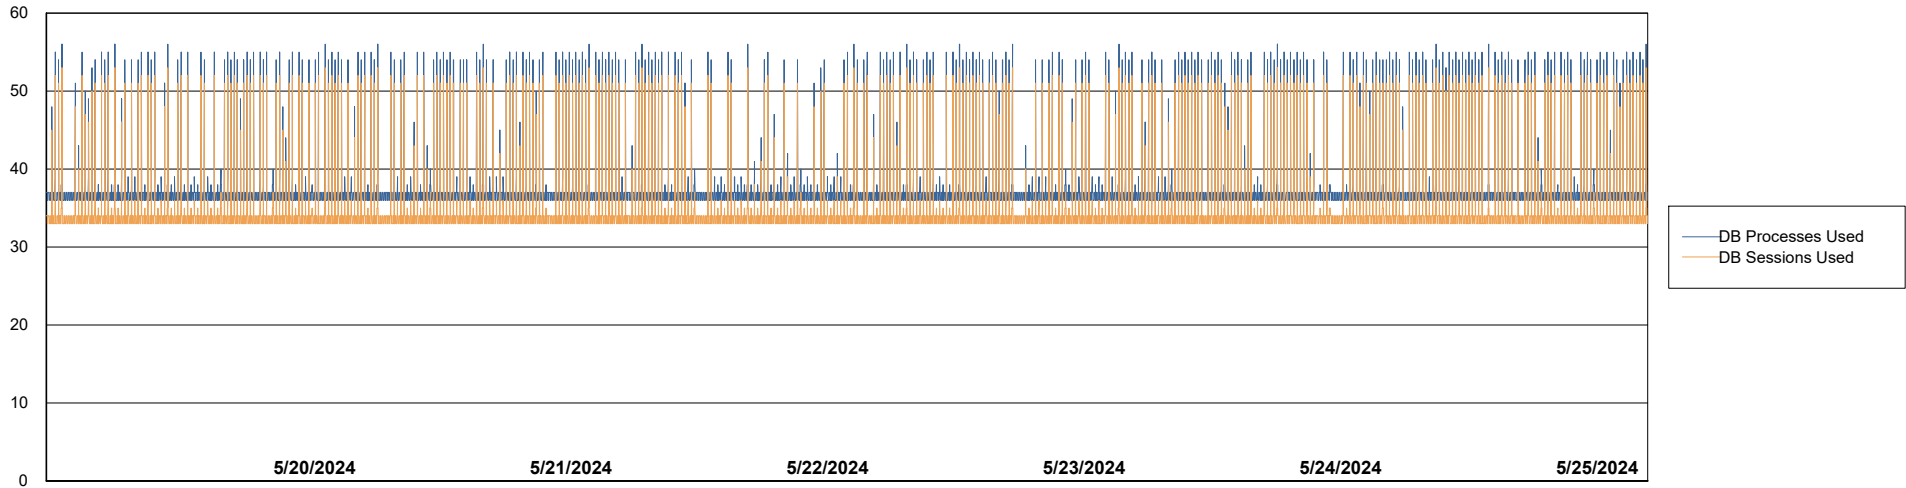

Database Performance HUE_PRD_S-ORATEST2_HSBABS1

DB Processes Max 1,000