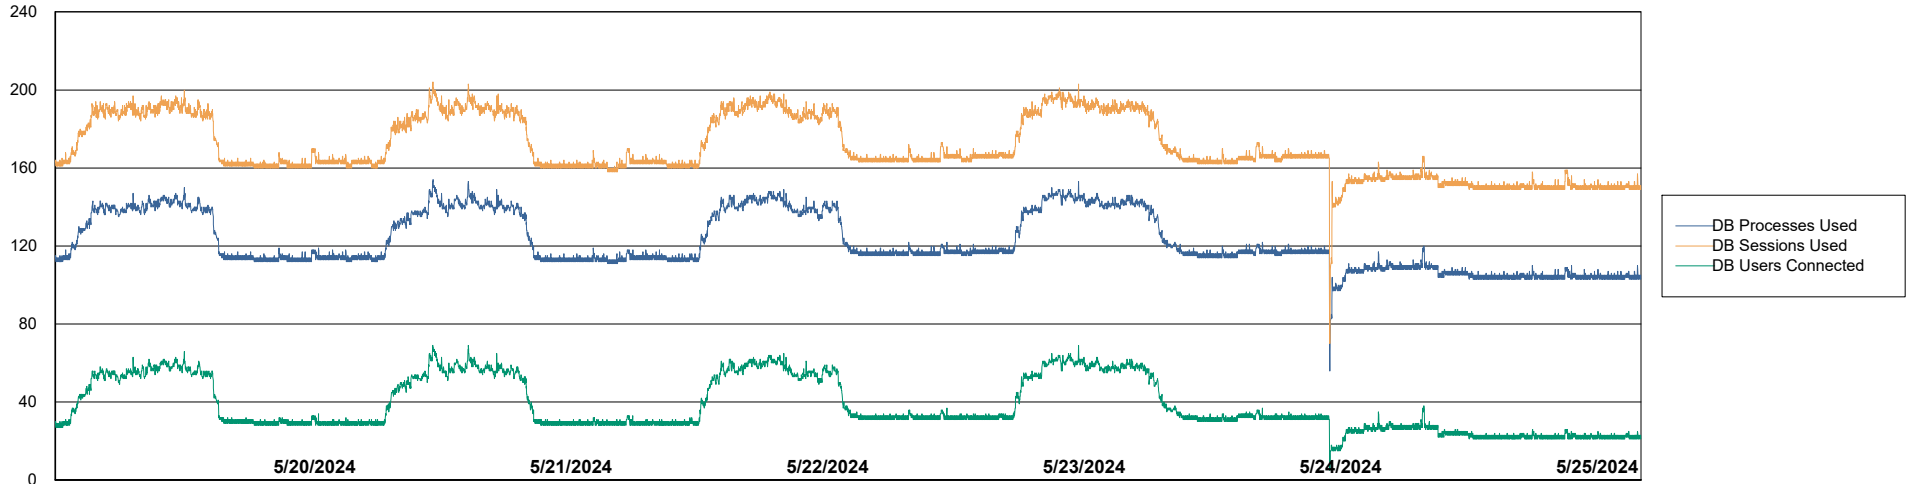

Database Performance HUE_PRD_S-ORAPROD2_ABS1