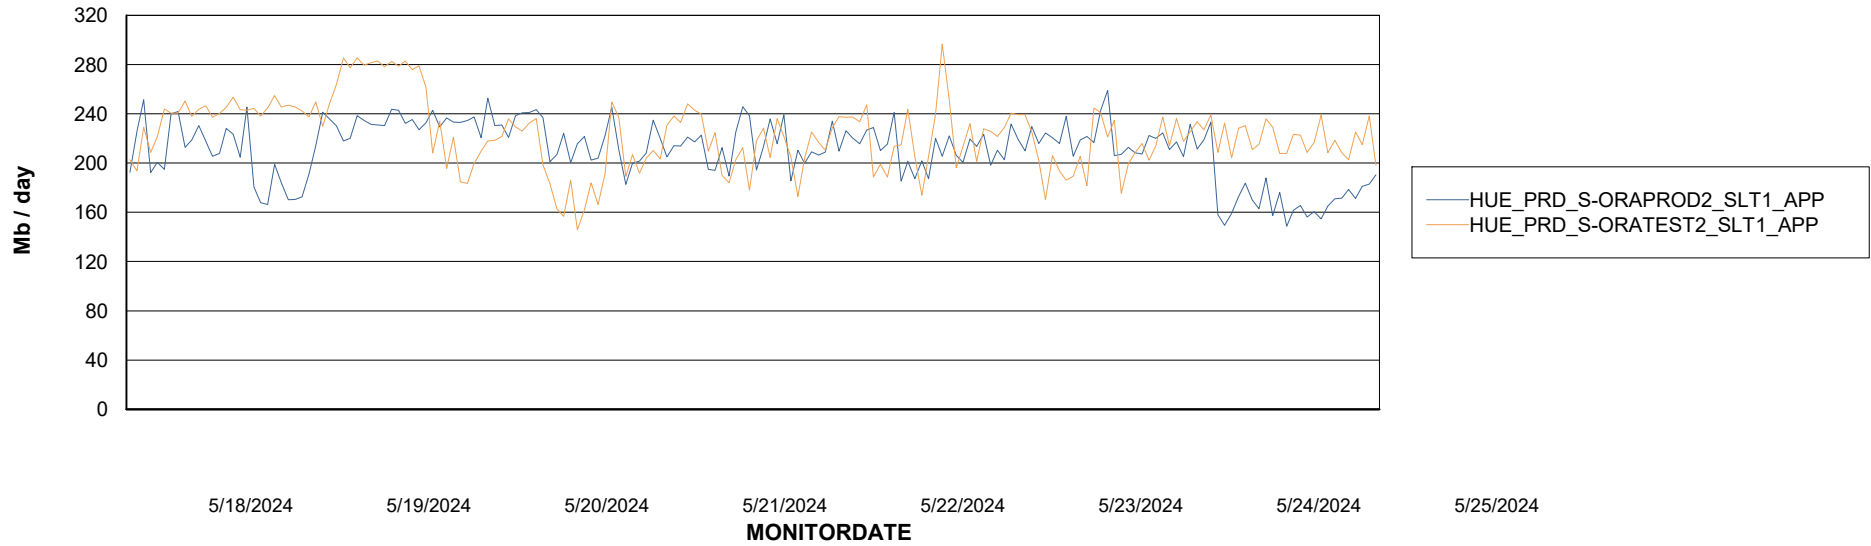

ABSSolute Application Server Services

Avg memory used per ABS Server Service