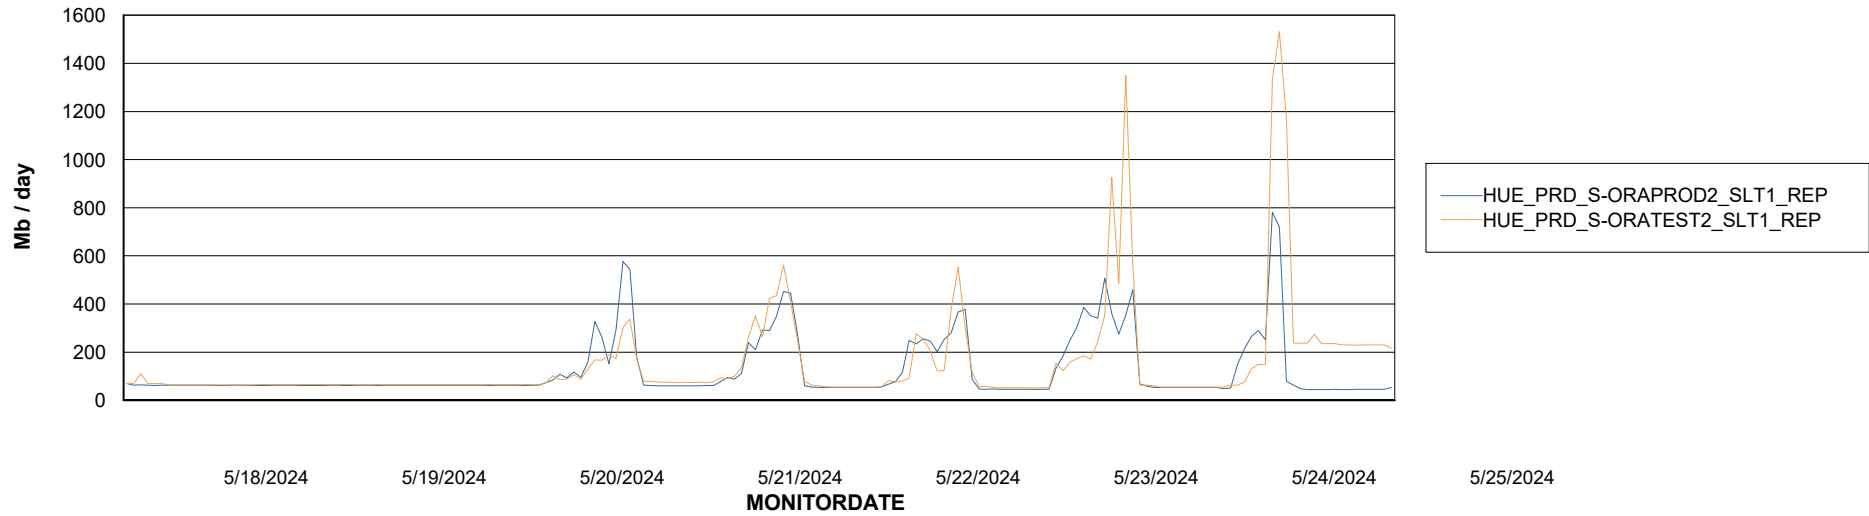

ABSSolute Application ReportServer Services

Avg memory used per ReportServer Service