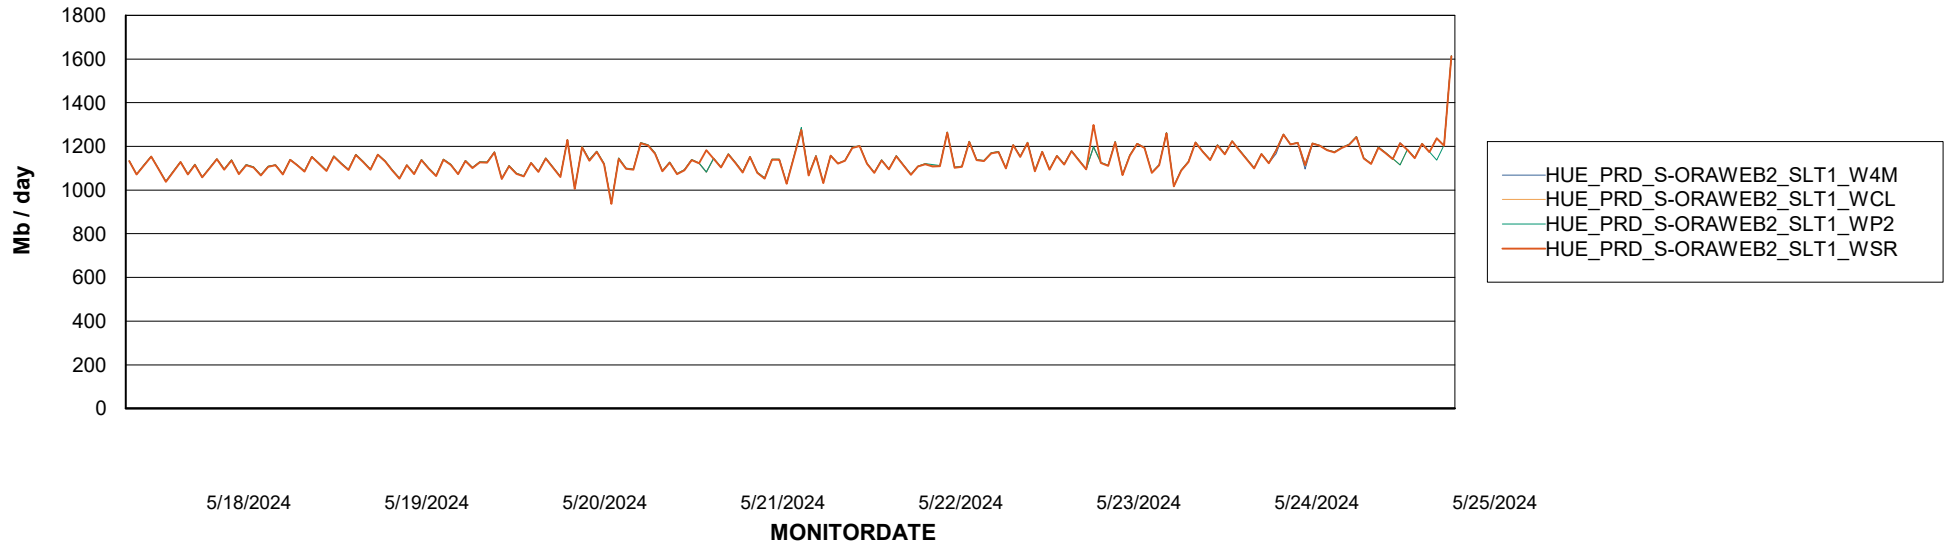

ABSolute Web Component Services

Avg memory used per ABS Web component