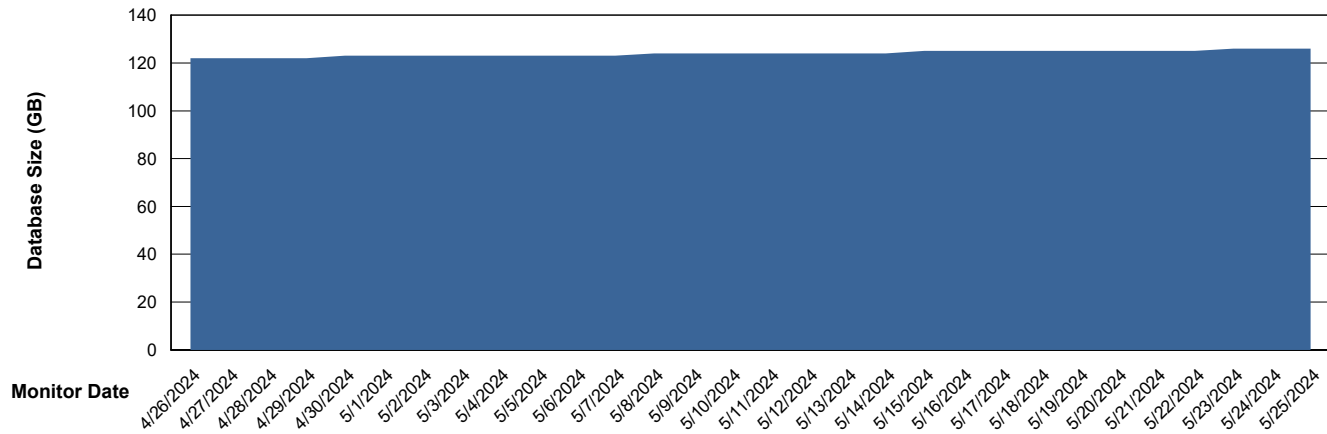

DATABASE SIZE HUE_PRD_S-ORAPROD2_ABS1

Database growth over last month