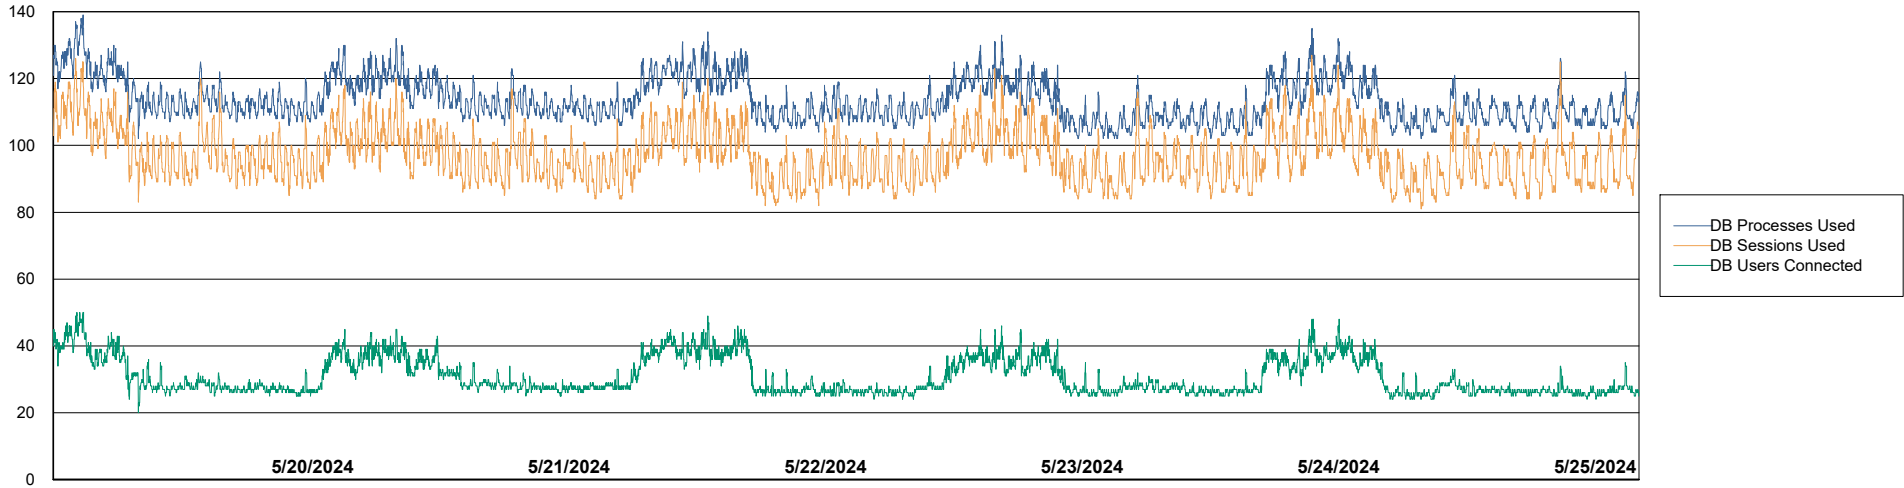

Weekly SLA Customer Report

Customer EUT_Production
Database ID 114

Database Performance EUT_EUP_PRD_URVINA22T_DB_ABS1

Weekly SLA Customer Report

Customer EUT_Production
Database ID 114

Database Performance EUT_URM_PRD_URVINA26_DB_ABS1