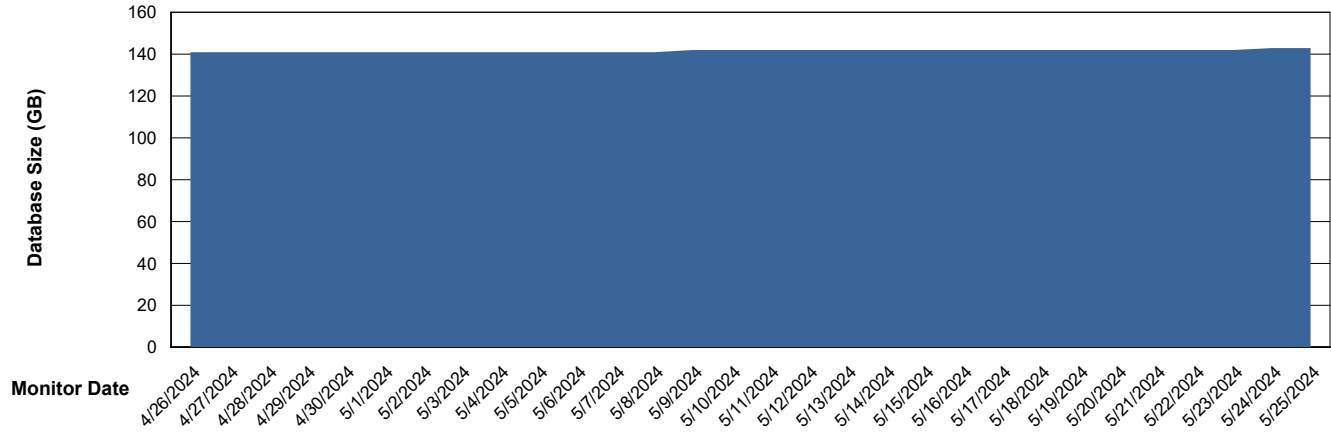

Weekly SLA Customer Report

Customer EUT_Production
Database ID 114

Database Performance EUT_EUP_PRD_URVINA22T_DB_ABS1

Weekly SLA Customer Report

Customer EUT_Production
Database ID 114

Database Performance EUT_URM_PRD_URVINA26_DB_ABS1

Weekly SLA Customer Report

Customer EUT_Production
Database ID 114

DATABASE SIZE EUT_EUP_PRD_URVINA22T_DB_ABS1

Database growth over last month

DATABASE SIZE EUT_URM_PRD_URVINA26_DB_ABS1

Database growth over last month