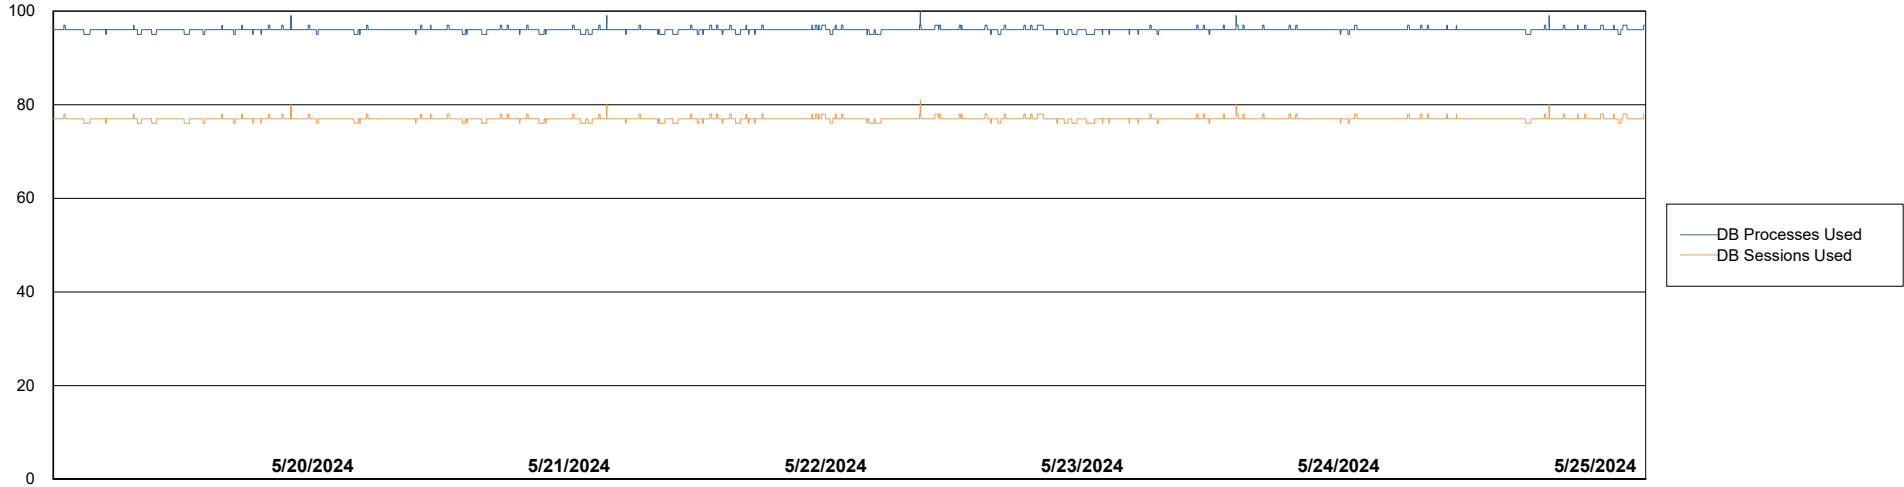

Database Performance ELJ_PRD_FRASEQXPRDDB02_HSBABS1

DB Processes Max 0
DB Processes Max 1,000