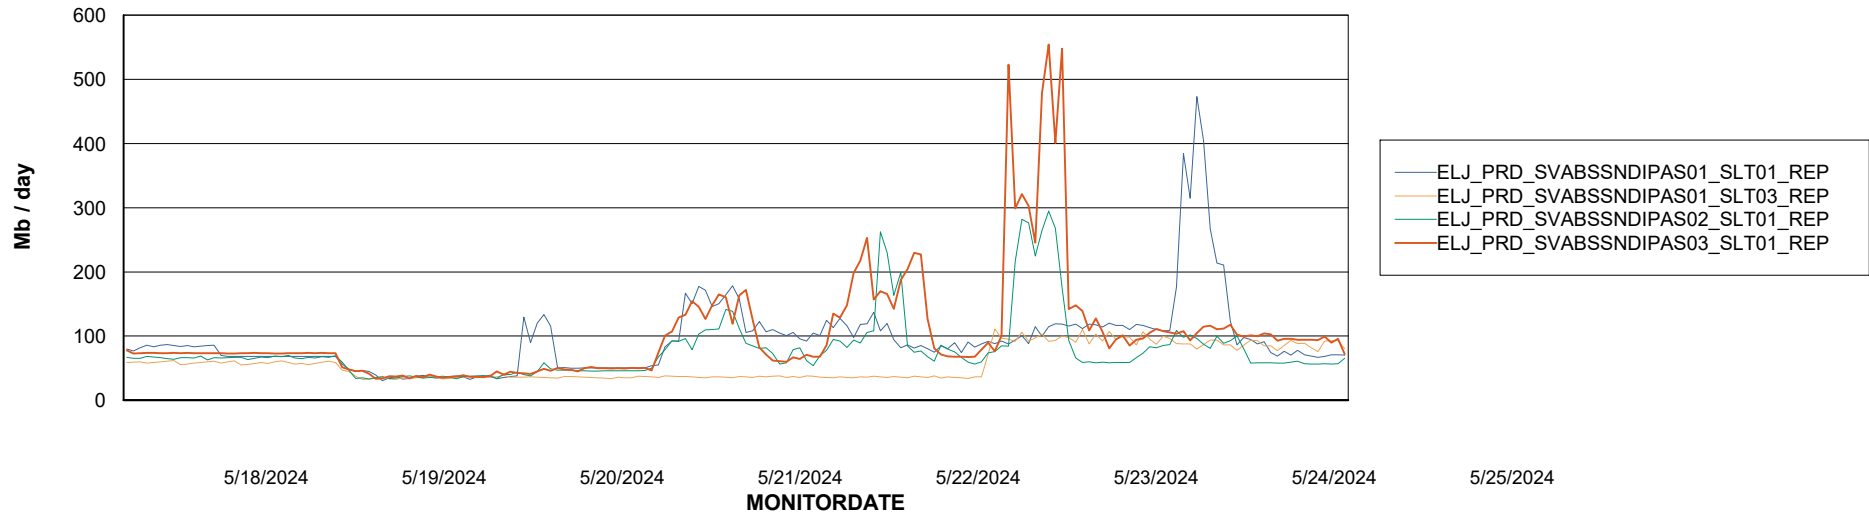

Avg memory used per ABS Server Service

Avg users per day per ABS server

Weekly SLA Customer Report

Customer ELJ Production
Database ID 72

ABSSolute Application ReportServer Services

Avg memory used per ReportServer Service