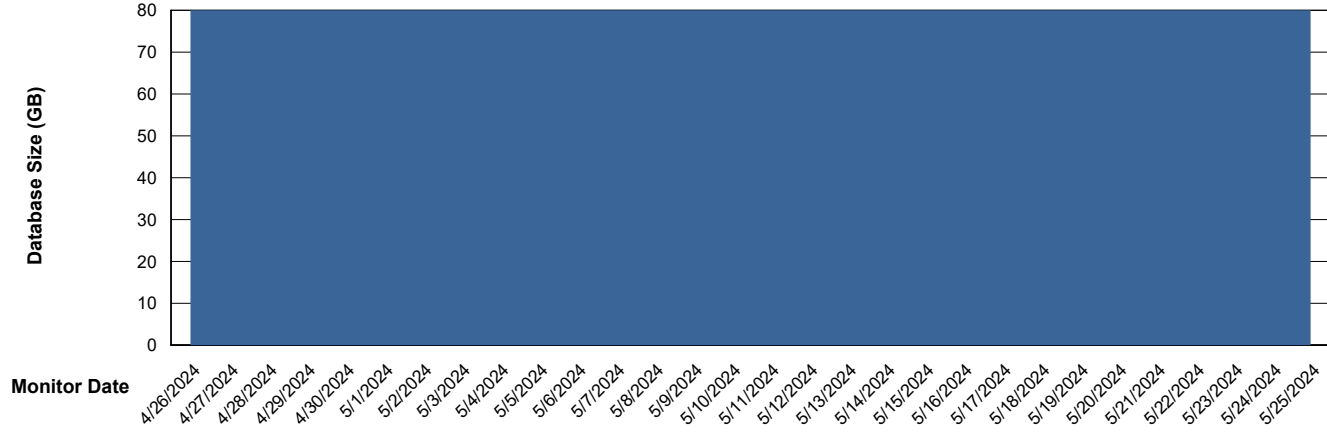

DB Processes Max 0
DB Processes Max 1,000

Weekly SLA Customer Report

Customer ELJ Production
Database ID 72

Database Performance ELJ_PRD_FRASEQXPRDDB03_ABS1

Weekly SLA Customer Report

Customer ELJ Production
Database ID 72

DATABASE SIZE ELJ_PRD_FRASEQXPRDDB01_ABS1

Database growth over last month

DATABASE SIZE ELJ_PRD_FRASEQXPRDDB03_ABS1

Database growth over last month

Weekly SLA Customer Report

Customer ELJ Production
Database ID 72