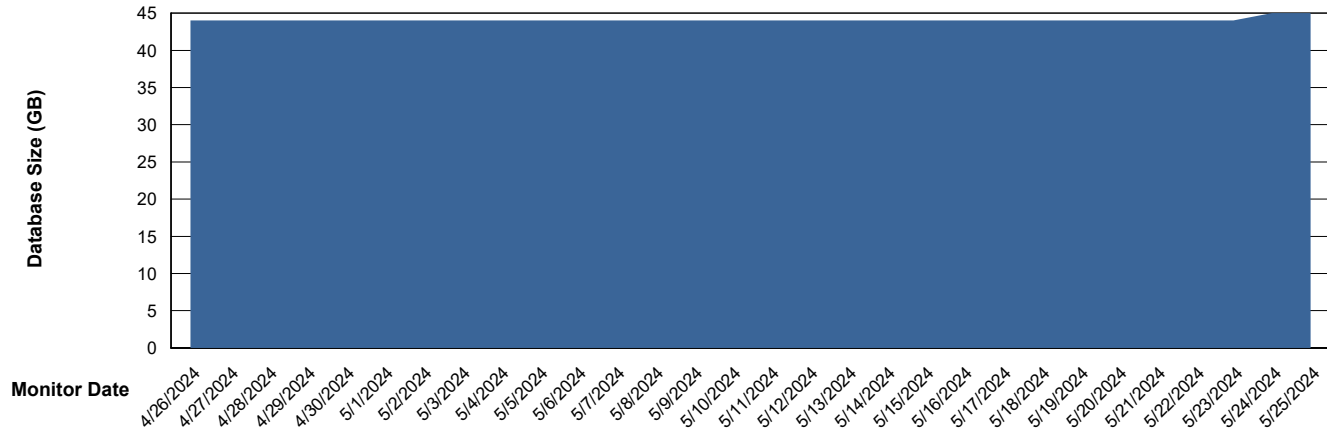

DATABASE SIZE ELJ_PRD_FRASEQXPRDDB03_ABS1

Database growth over last month