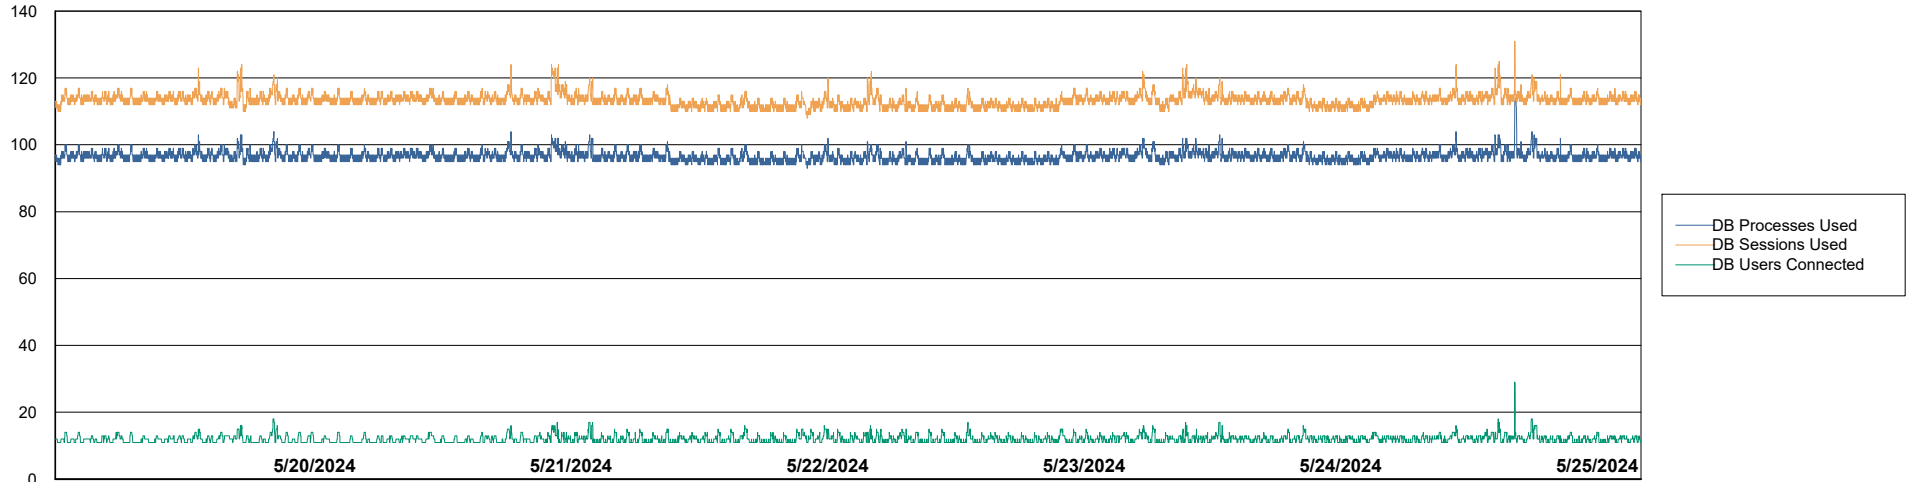

DB Processes Max 0
DB Processes Max 1,000

Weekly SLA Customer Report

Customer ELJ Production
Database ID 72

Database Performance ELJ_PRD_FRASEQXPRDDB03_ABS1

Weekly SLA Customer Report

Customer ELJ Production
Database ID 72