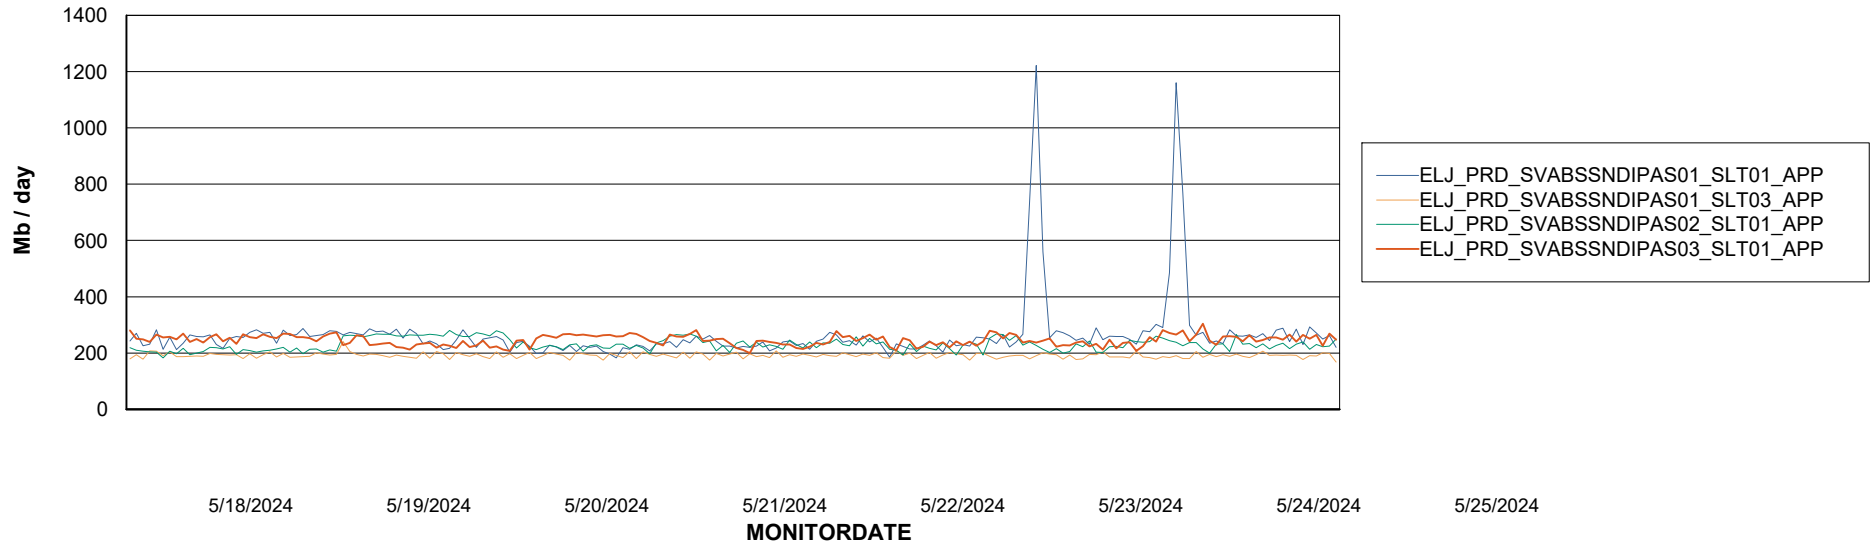

ABSSolute Application Server Services

Avg memory used per ABS Server Service