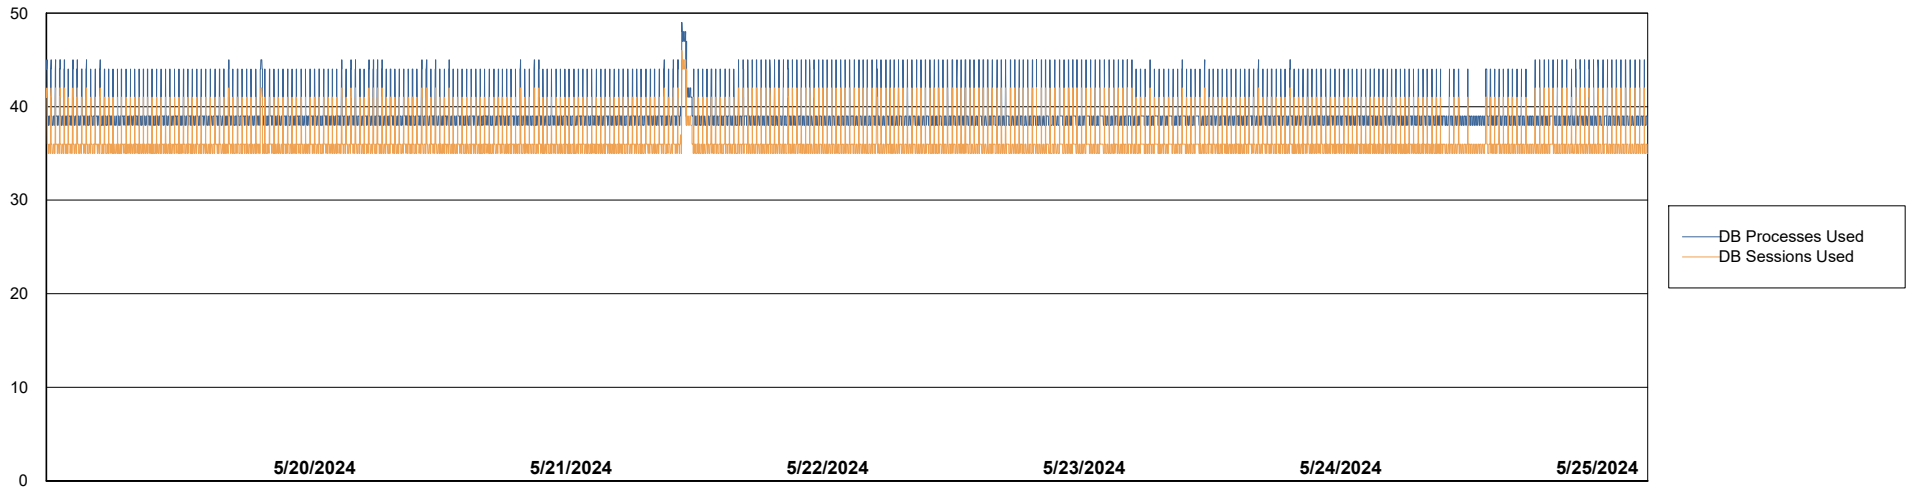

Database Performance ELI_PRD_FRASINTQUADB01_HSBABS1

DB Processes Max 1,000