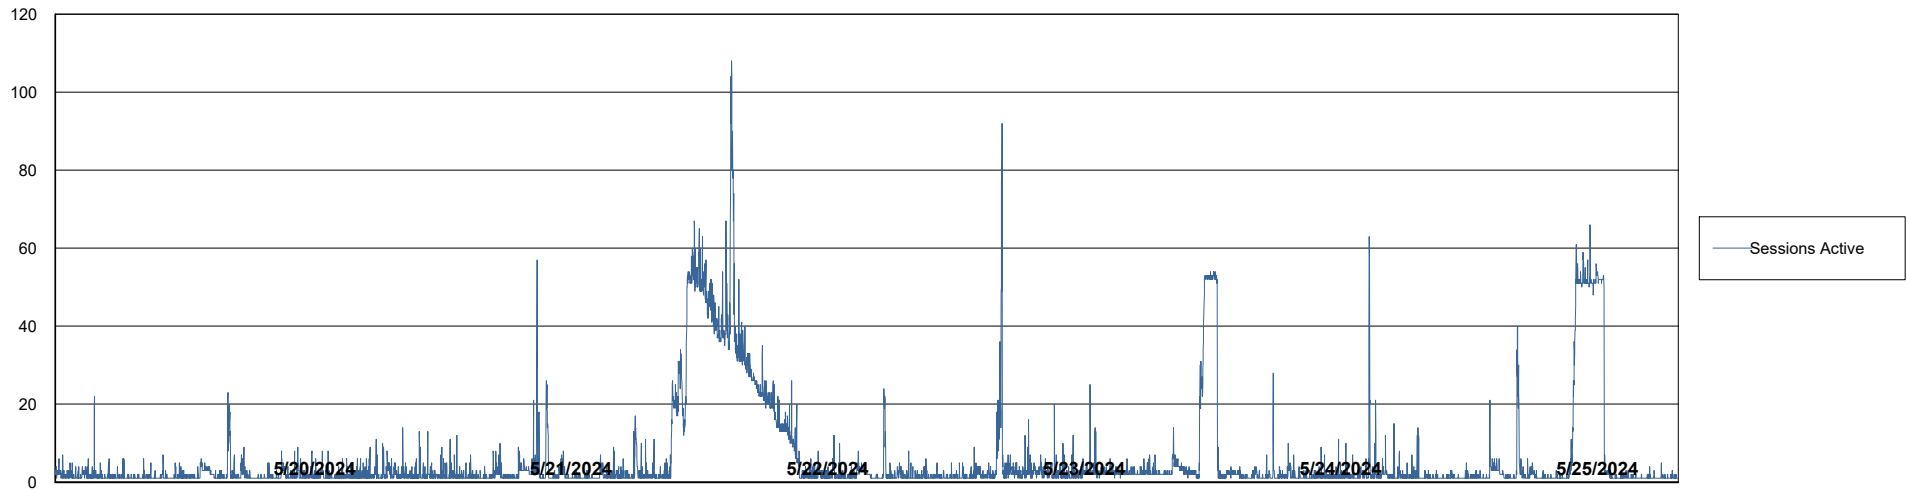

Weekly SLA Customer Report

Customer ELI_Production
Database ID 62

Database Performance ELI_PRD_FRASEQXPRDDB04-BI_ABS1

Weekly SLA Customer Report

Customer ELI_Production
Database ID 62

Database Performance ELI_PRD_FRASINTPRDDB01_ABS1