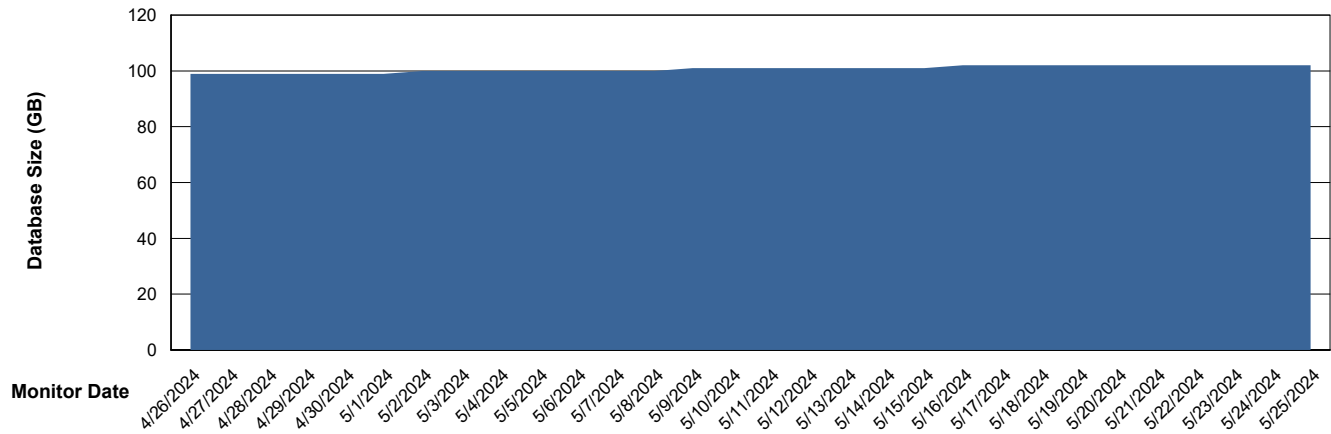

DATABASE SIZE ELI_PRD_FRASINTPRDDB01_ABS1

Database growth over last month