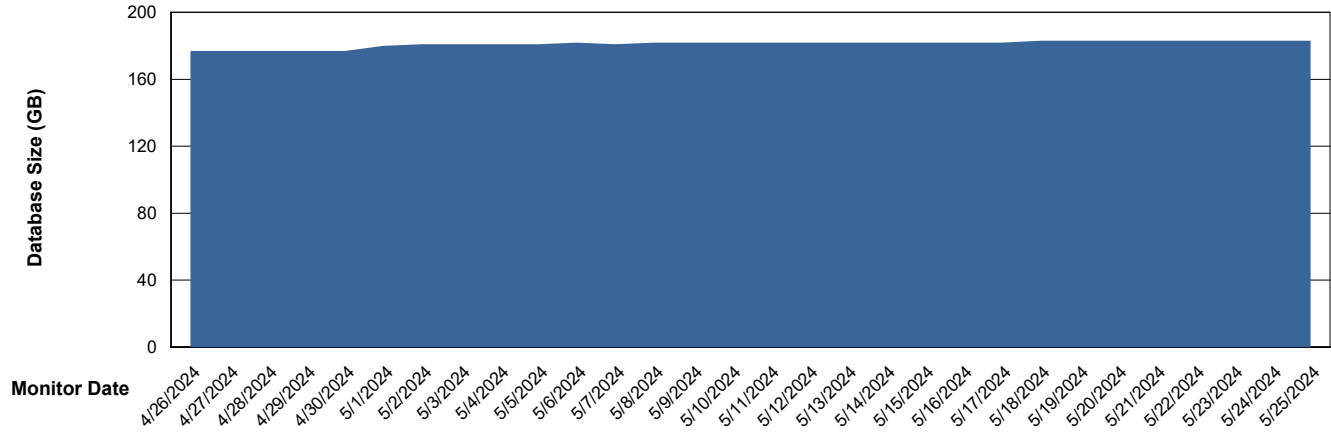

DATABASE SIZE ELI_PRD_FRASEQXPRDDB04-BI_ABS1

Database growth over last month