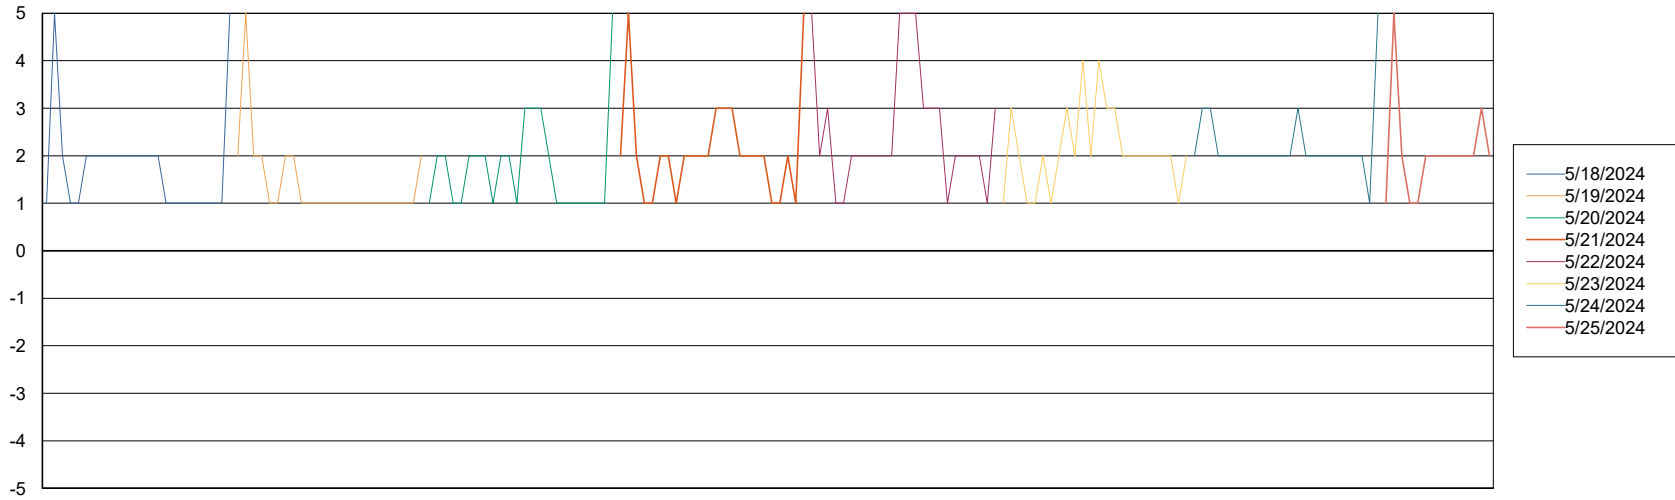

Standby Database Health ELI_Production

Recovery lag for last 7 days