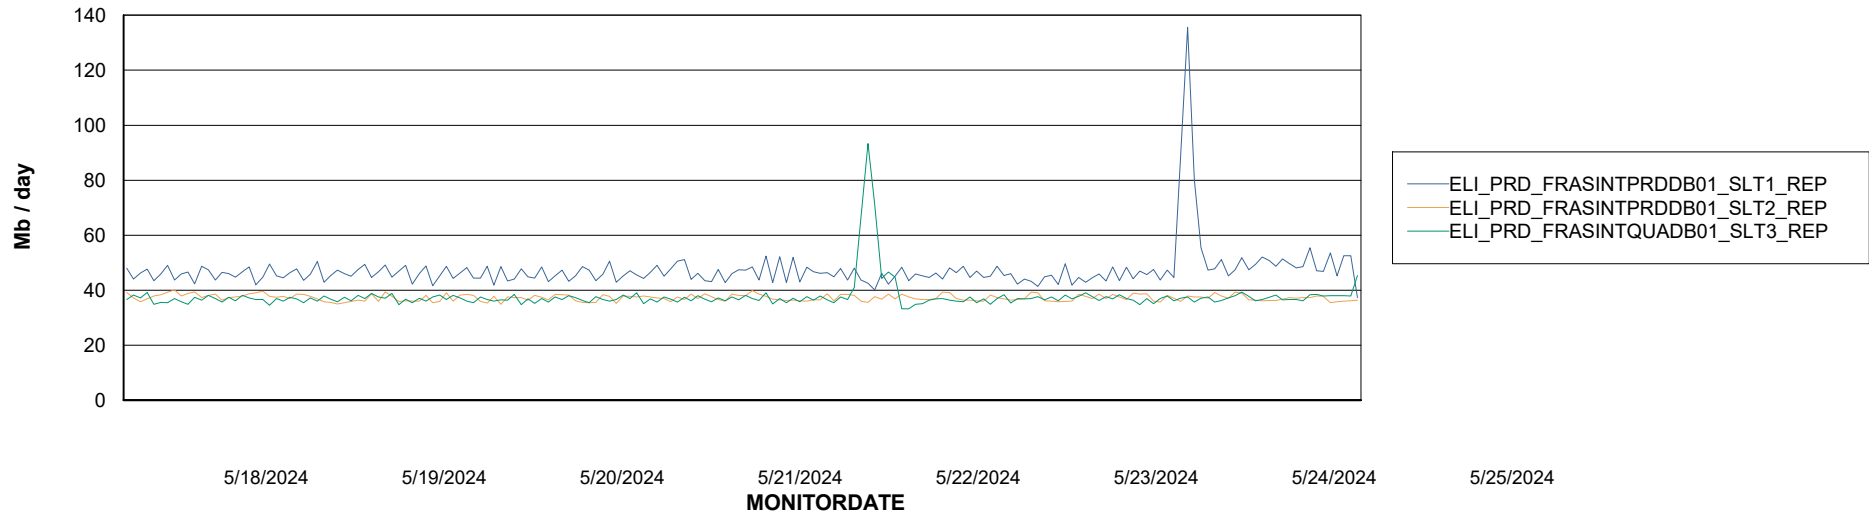

Avg memory used per ABS Server Service

Avg users per day per ABS server

Weekly SLA Customer Report

Customer ELI_Production
Database ID 62

ABSSolute Application ReportServer Services

Avg memory used per ReportServer Service