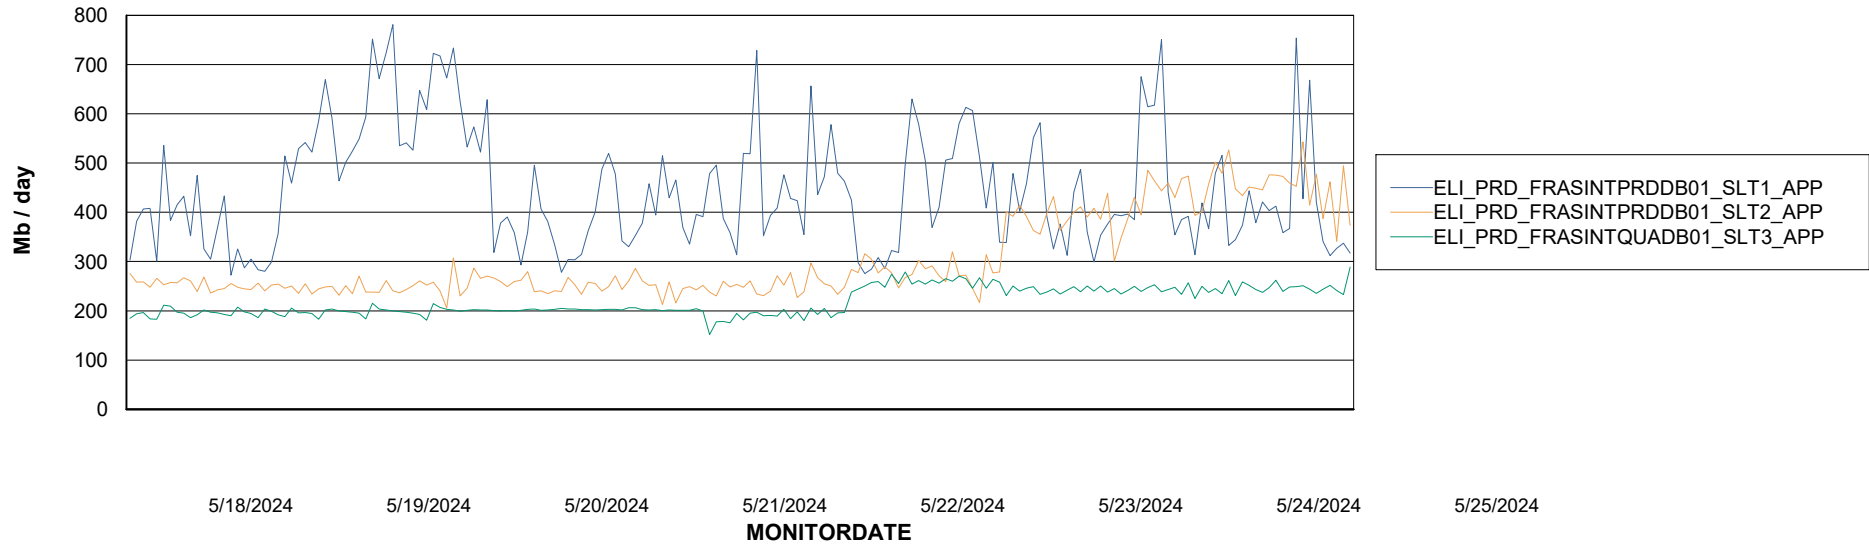

ABSSolute Application Server Services

Avg memory used per ABS Server Service