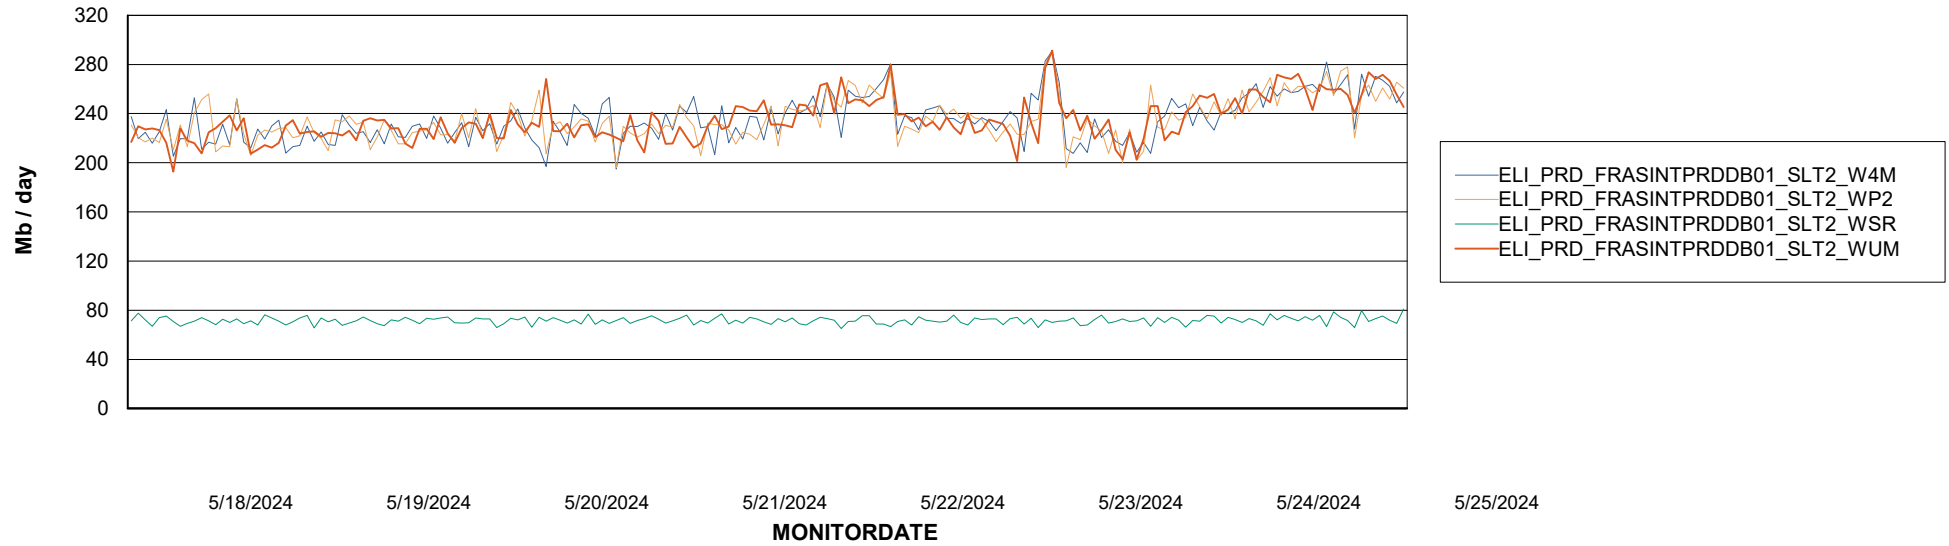

ABSSolute Web Component Services

Avg memory used per ABS Web component