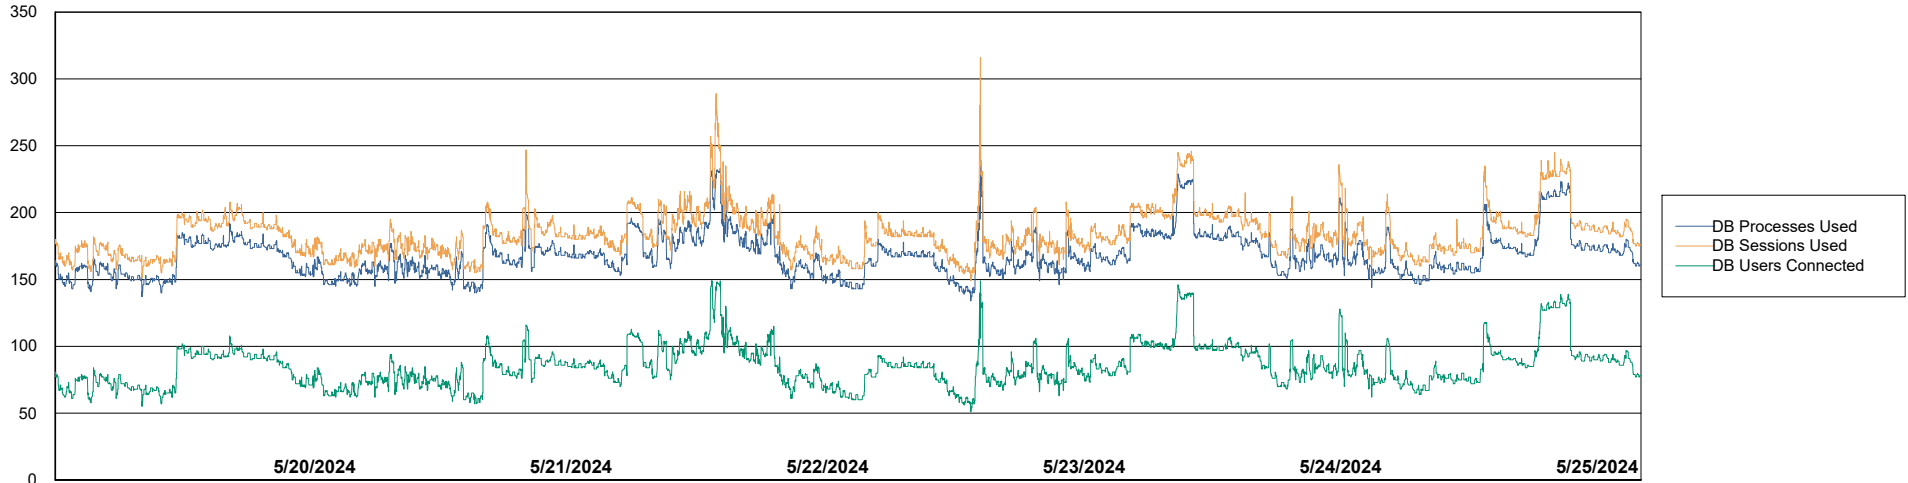

Weekly SLA Customer Report

Customer ELI_Production
Database ID 62

Database Performance ELI_PRD_FRASEQXPRDDB04-BI_ABS1

Weekly SLA Customer Report

Customer ELI_Production
Database ID 62

Database Performance ELI_PRD_FRASINTPRDDB01_ABS1