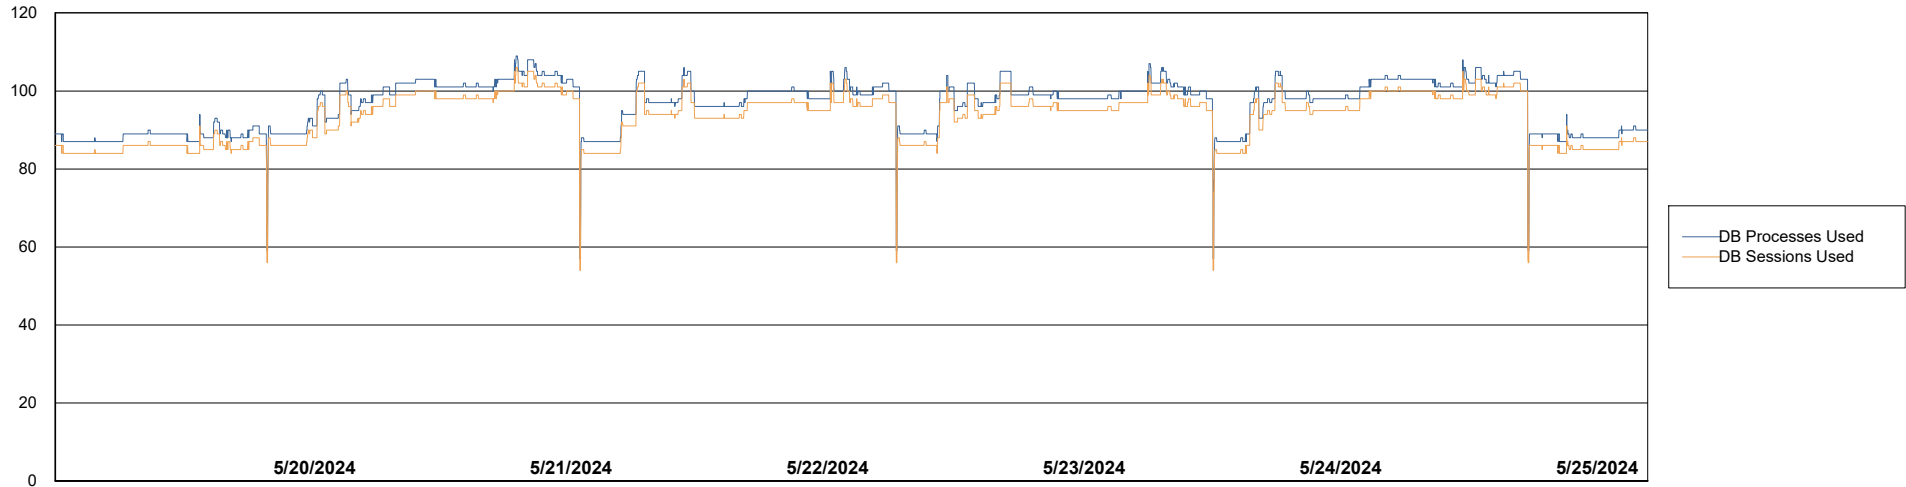

Database Performance DFD_PRD_S-S-ORACLE01-F_ABS1

DB Processes Max 4
DB Sessions Max 600