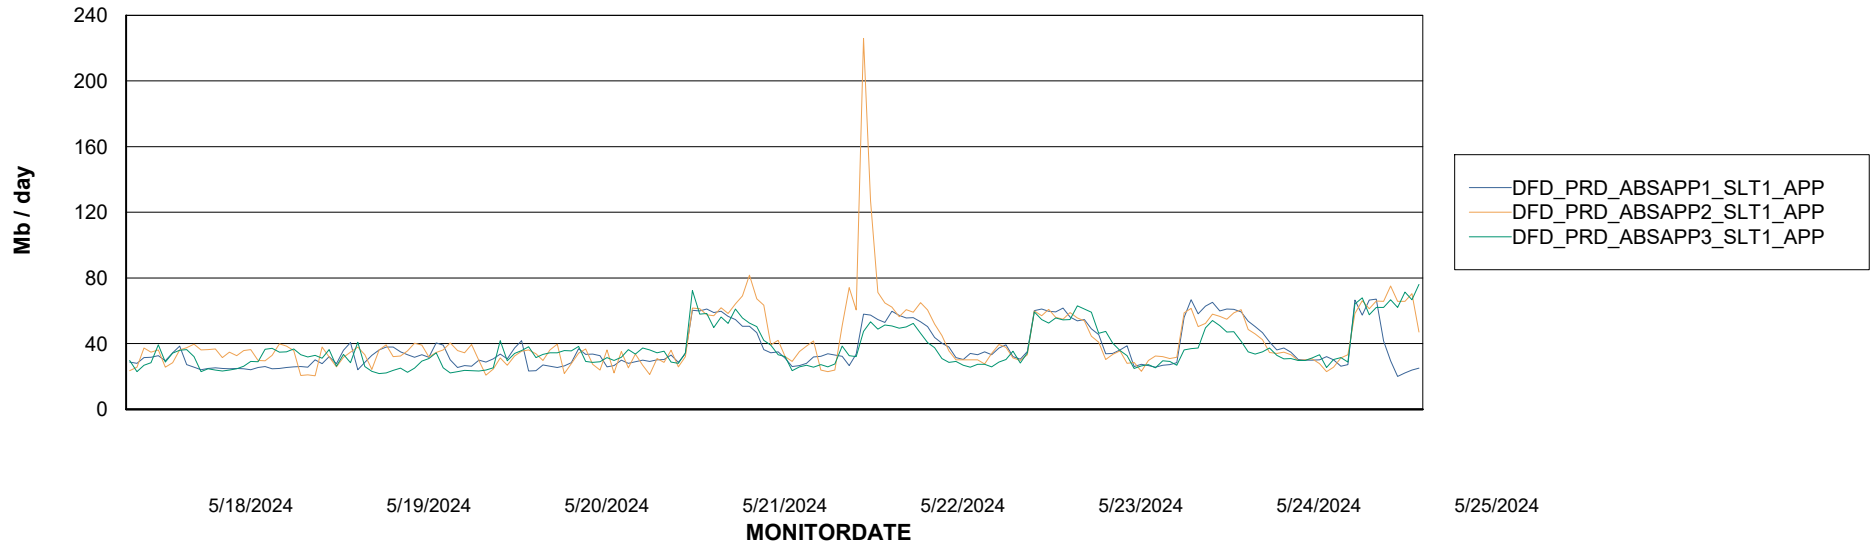

ABSolute Application Server Services

Avg memory used per ABS Server Service