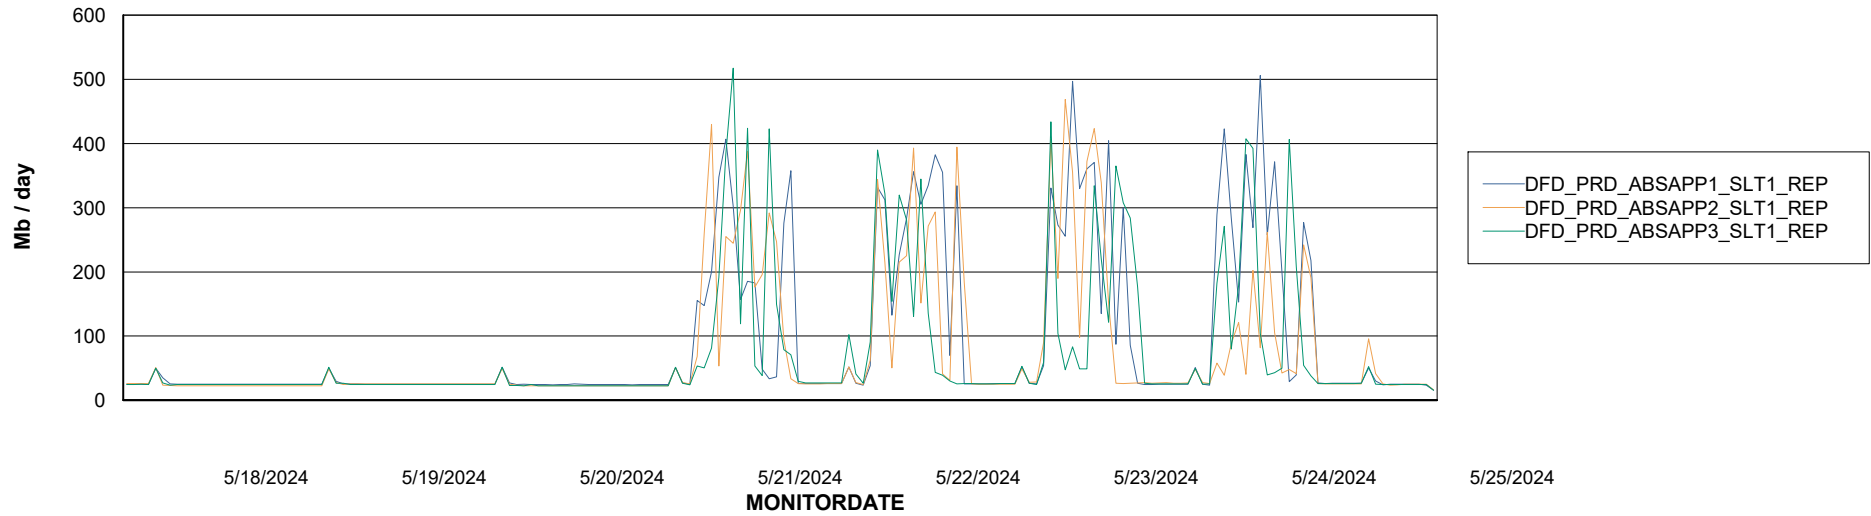

ABSSolute Application ReportServer Services

Avg memory used per ReportServer Service