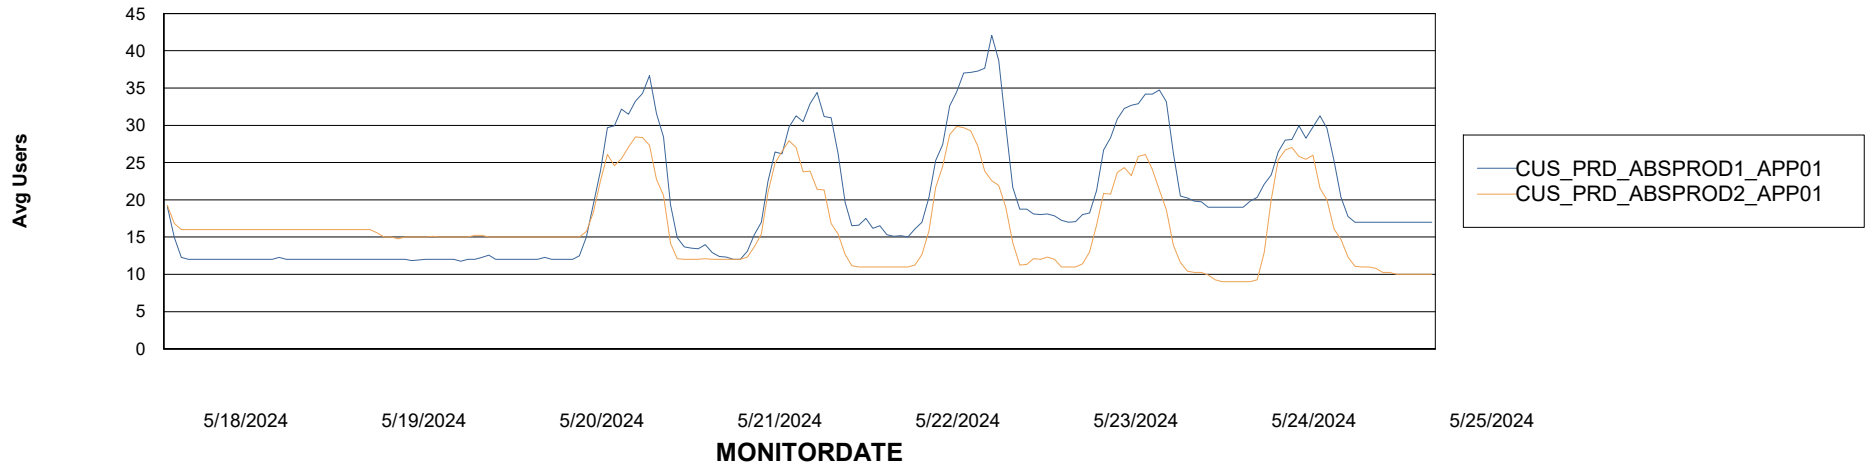

Avg users per day per ABS server