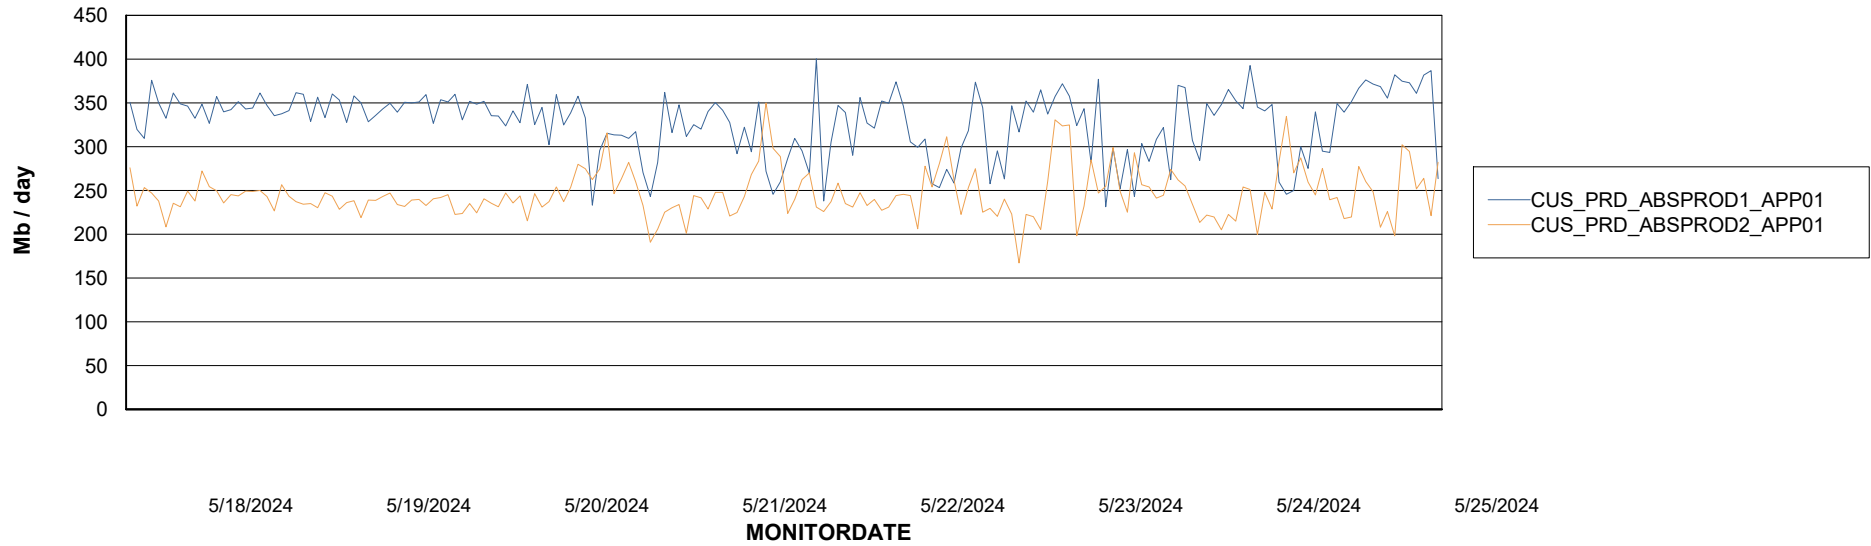

ABSSolute Application Server Services

Avg memory used per ABS Server Service