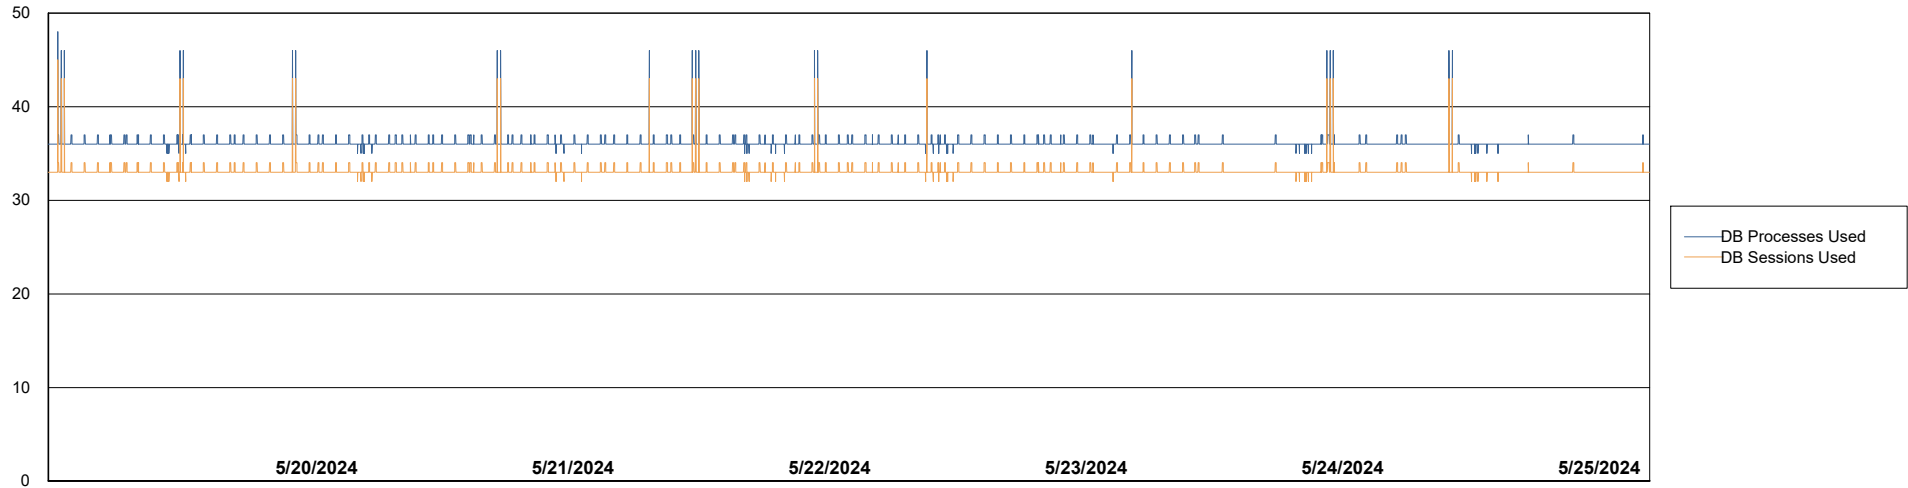

Database Performance CUS_PRD_ABSDB2_HSBABS1

DB Processes Max 1,000