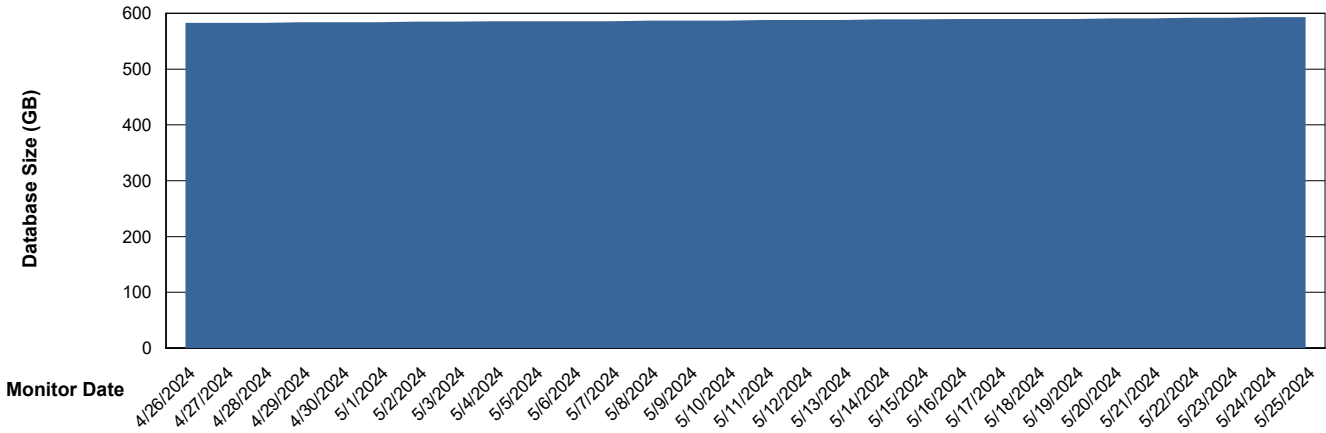

DB Processes Max 1,000

Weekly SLA Customer Report

Customer CUS_Production (24/7)
 Database ID 131

DATABASE SIZE CUS_PRD_ABSDB1_ABS1

Database growth over last month

Database Tablespace CUS_PRD_ABSDB1_ABS1

Date	Tablespace Name	Filesize (Gb)	Usedsize (Gb)	Percentage free
5/25/2024	ABSDATA	268	223	17
	INDX	424	355	16
5/24/2024	ABSDATA	268	222	17
	INDX	424	355	16
5/23/2024	ABSDATA	268	222	17
	INDX	424	354	16
5/22/2024	ABSDATA	268	222	17
	INDX	424	354	16
5/21/2024	ABSDATA	268	222	17
	INDX	424	354	17
5/20/2024	ABSDATA	268	222	17
	INDX	424	353	17
5/19/2024	ABSDATA	268	222	17
	INDX	424	353	17

Weekly SLA Customer Report

Customer CUS_Production (24/7)
Database ID 131

Standby Database Health CUS_Production (24/7)

Recovery lag for last 7 days

Weekly SLA Customer Report

Customer CUS_Production (24/7)
Database ID 131