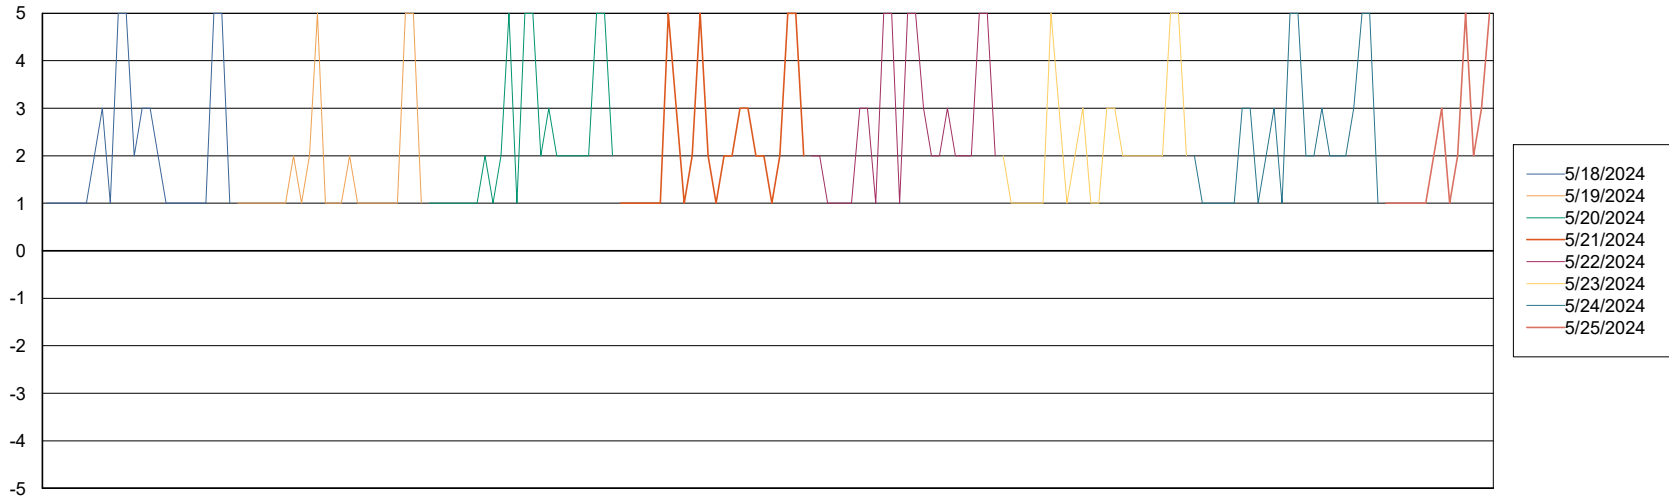

Recovery lag for last 7 days