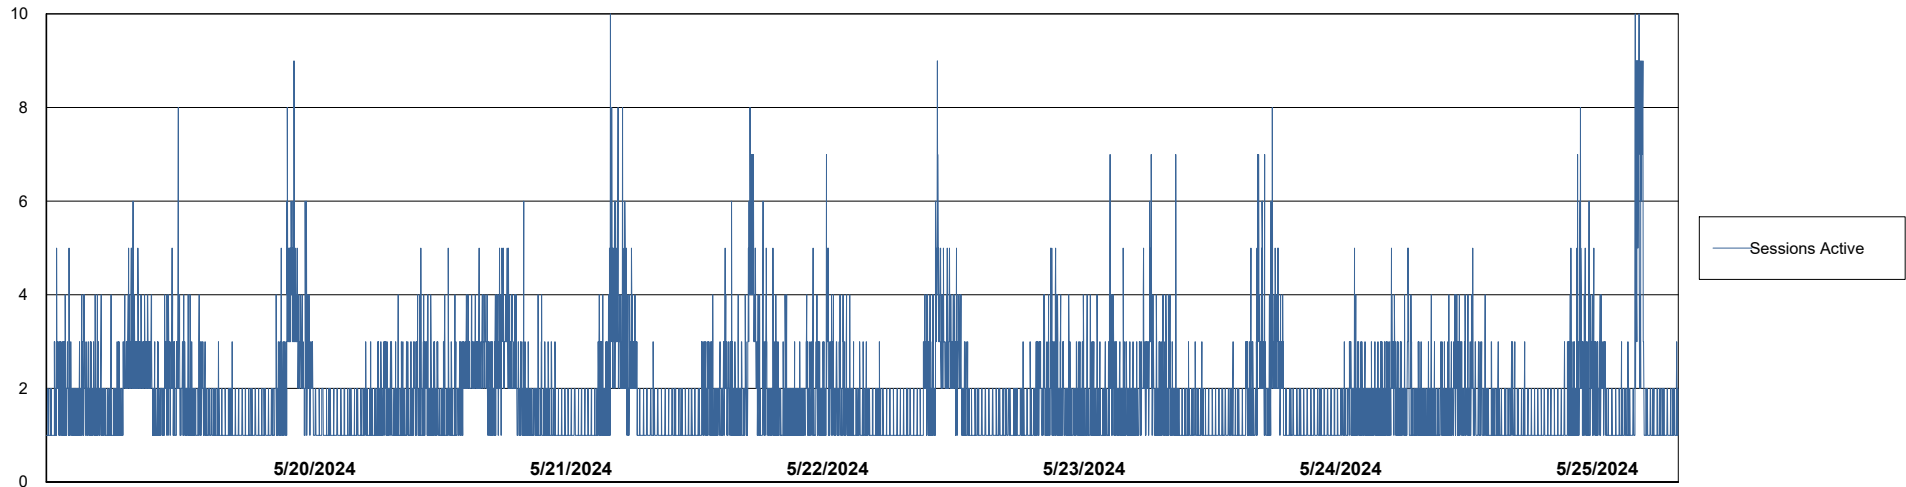

Weekly SLA Customer Report

Customer CUS_Production (24/7)
Database ID 131

Harddisk Usage CUS_PRD_ABSWEBPROD

	Free disk space on C: (%)	Total disk space on C: (Gb)	Used disk space on C: (Gb)
5/25/2024	89	199	22
5/24/2024	89	199	21
5/23/2024	89	199	22
5/22/2024	89	199	22
5/21/2024	89	199	22
5/20/2024	89	199	22
5/19/2024	89	199	22

Weekly SLA Customer Report

Customer CUS_Production (24/7)
Database ID 131

Database Performance CUS_PRD_ABSDB1_ABS1

Weekly SLA Customer Report

Customer CUS_Production (24/7)
Database ID 131

Database Performance CUS_PRD_ABSDB2_HSBABS1