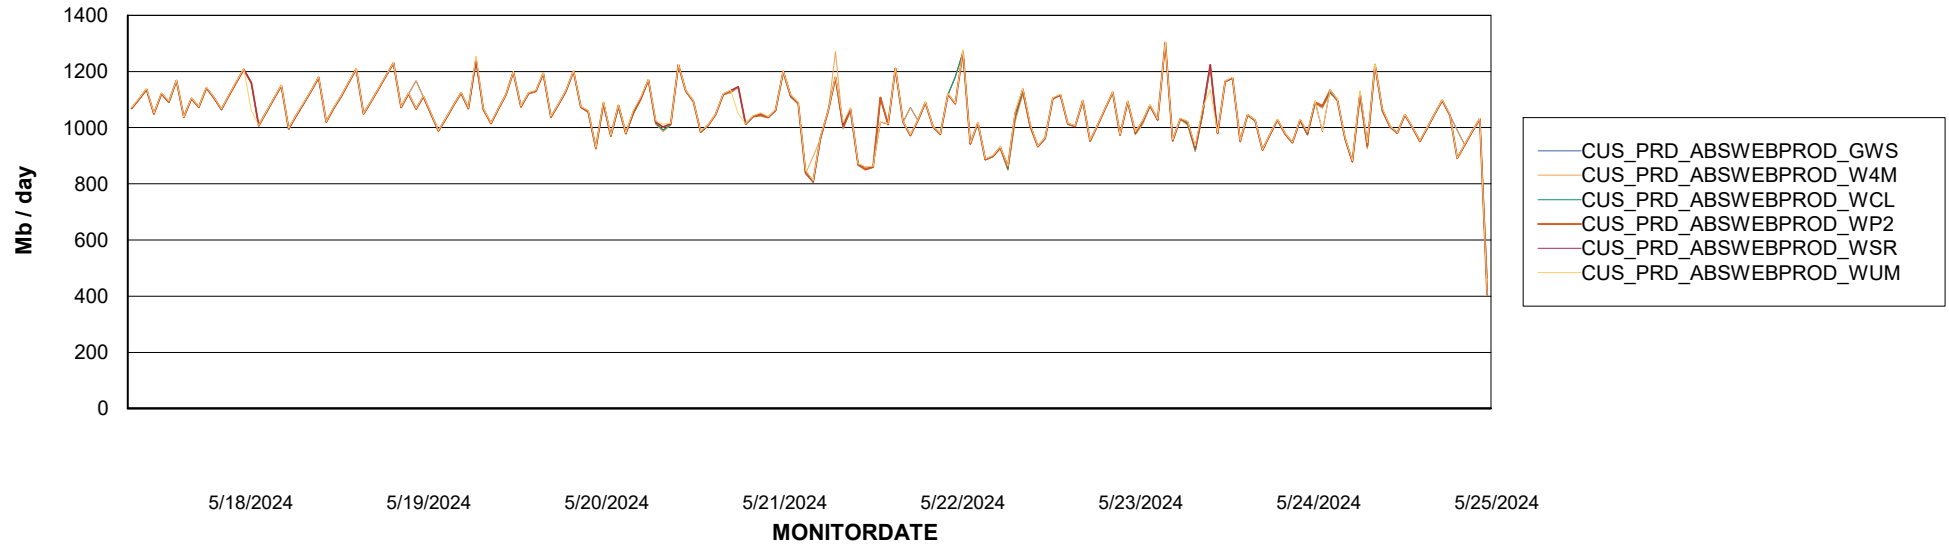

Avg memory used per ReportServer Service

Weekly SLA Customer Report

Customer CUS_Production (24/7)
Database ID 131

ABSSolute Web Component Services

Avg memory used per ABS Web component

Weekly SLA Customer Report