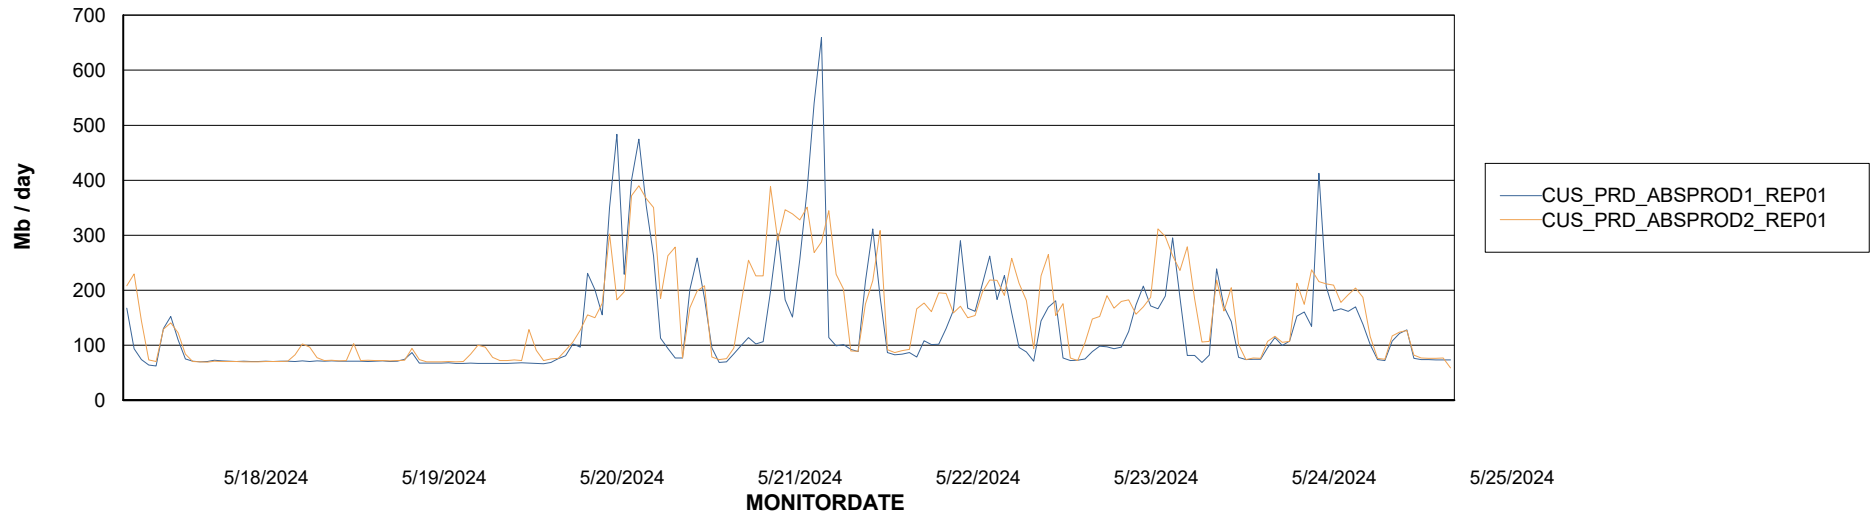

ABSSolute Application ReportServer Services

Avg memory used per ReportServer Service