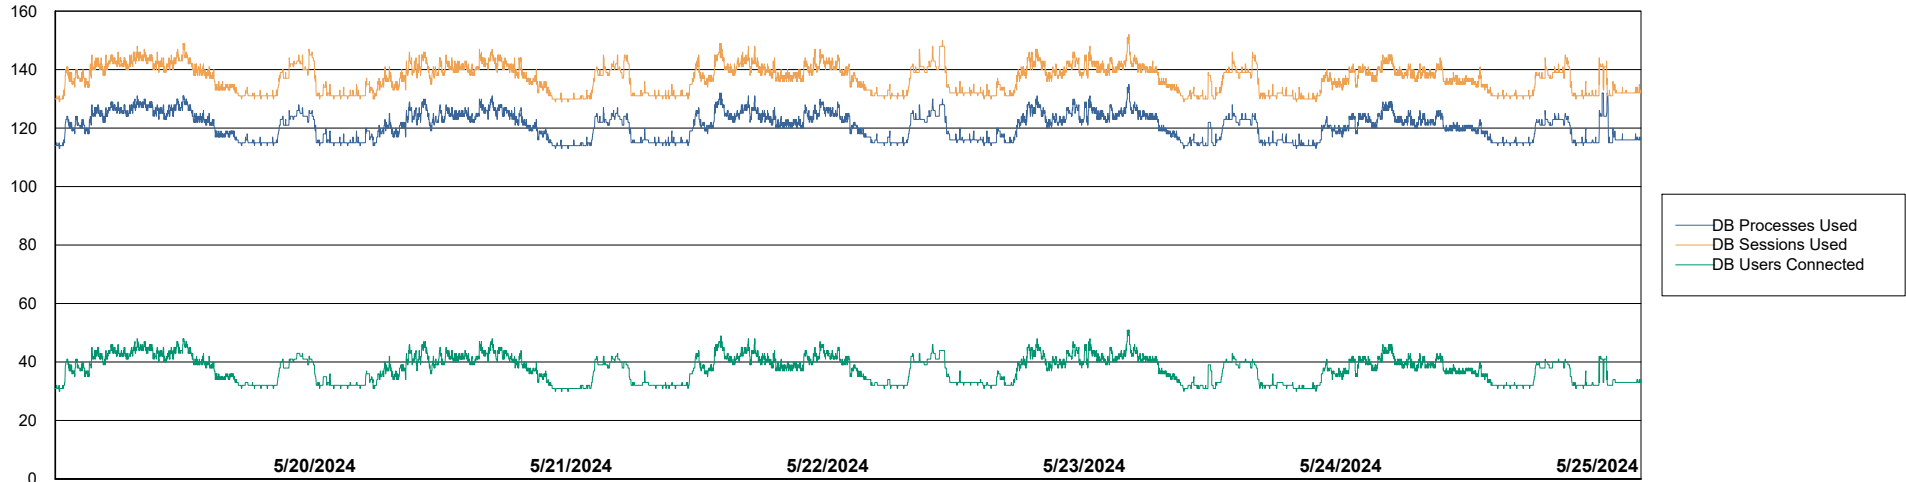

Database Performance CUS_PRD_ABSDB1_ABS1