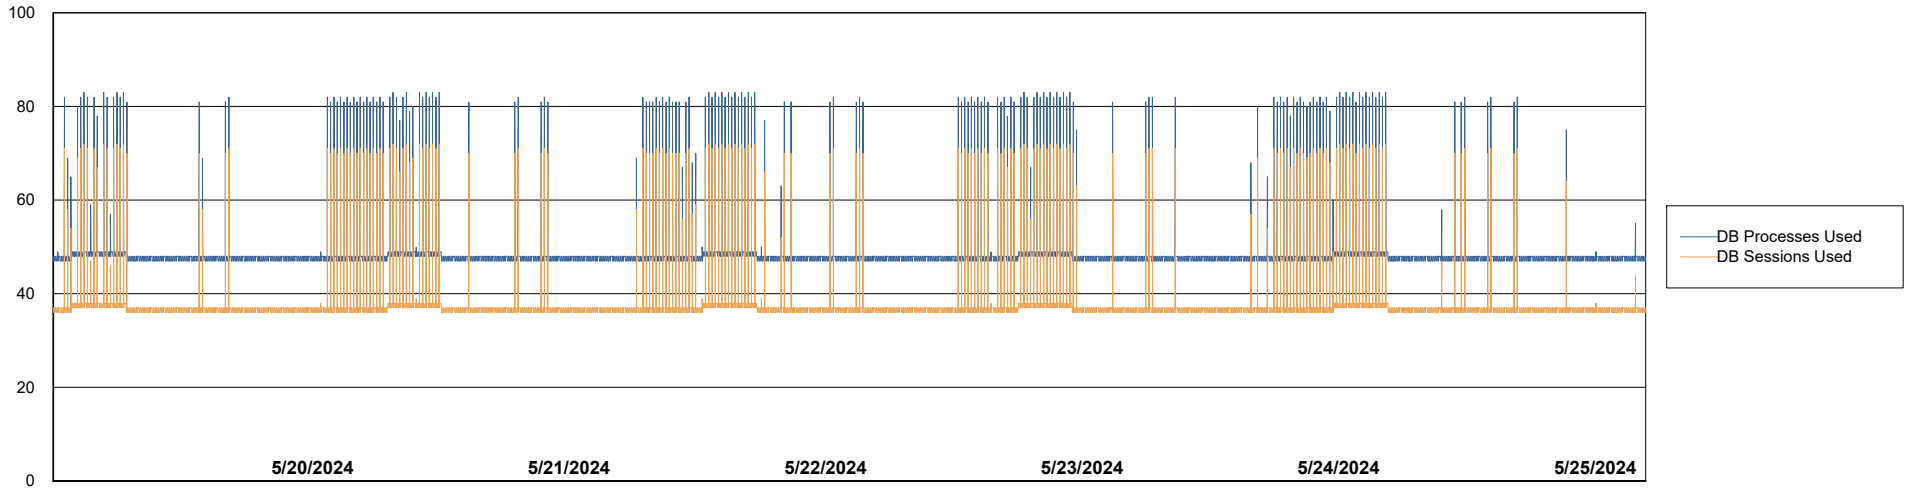

Database Performance CLO_PRD_CLO-ORA02_HSBABS1

DB Processes Max 1,000