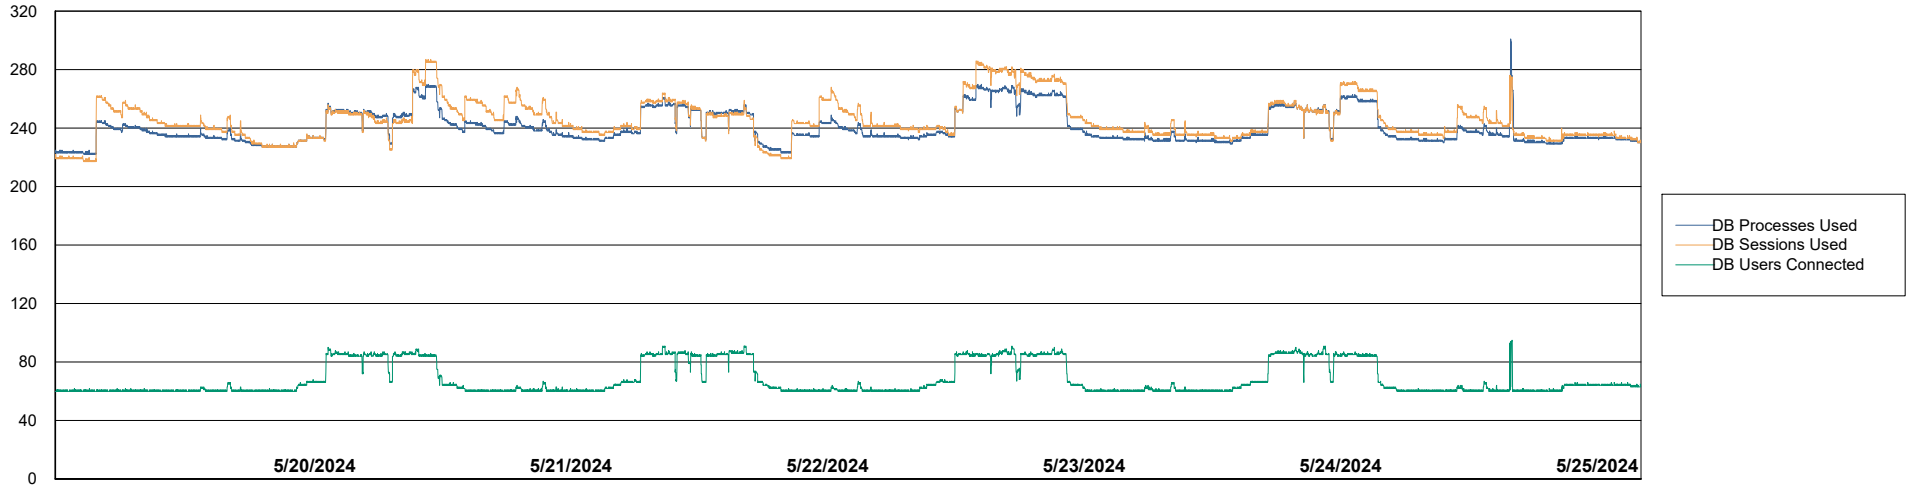

Database Performance CLO_PRD_CLO-ORA01_ABS1