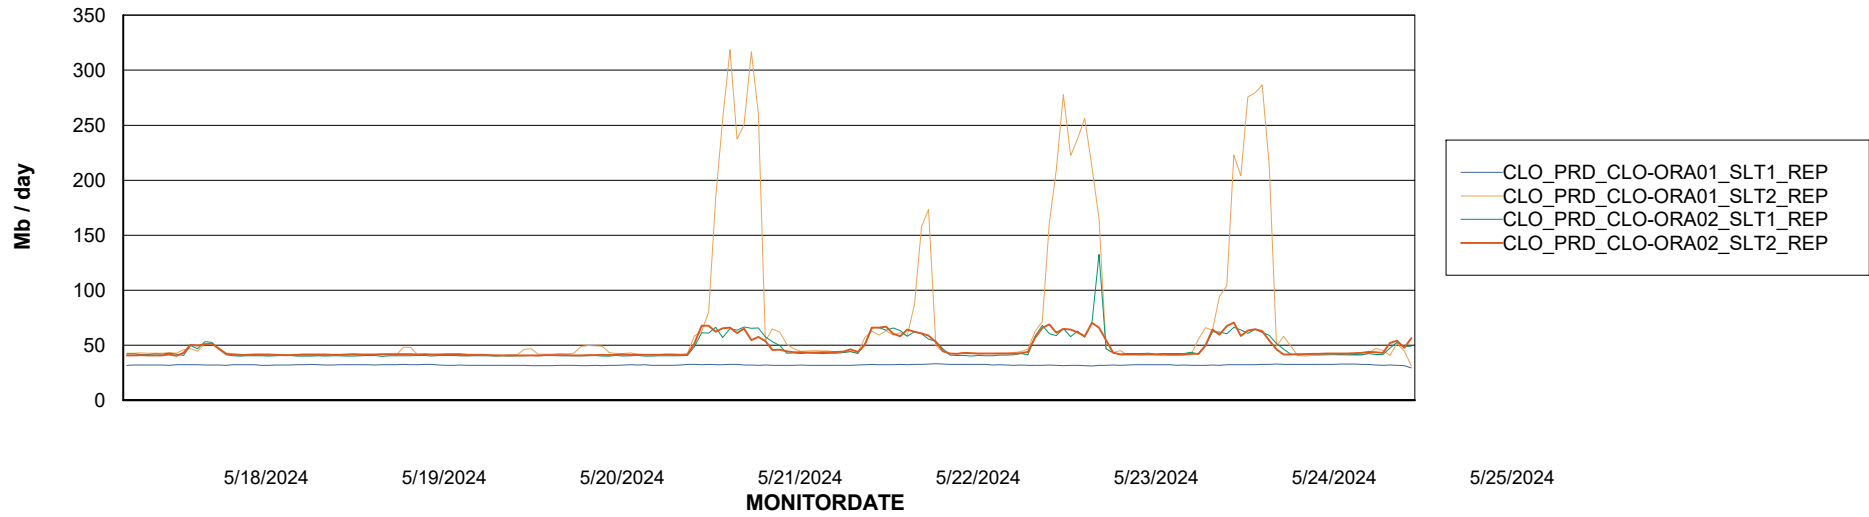

Avg memory used per ABS Server Service

Avg users per day per ABS server

Weekly SLA Customer Report

Customer CLO Production
Database ID 38

ABSSolute Application ReportServer Services

Avg memory used per ReportServer Service