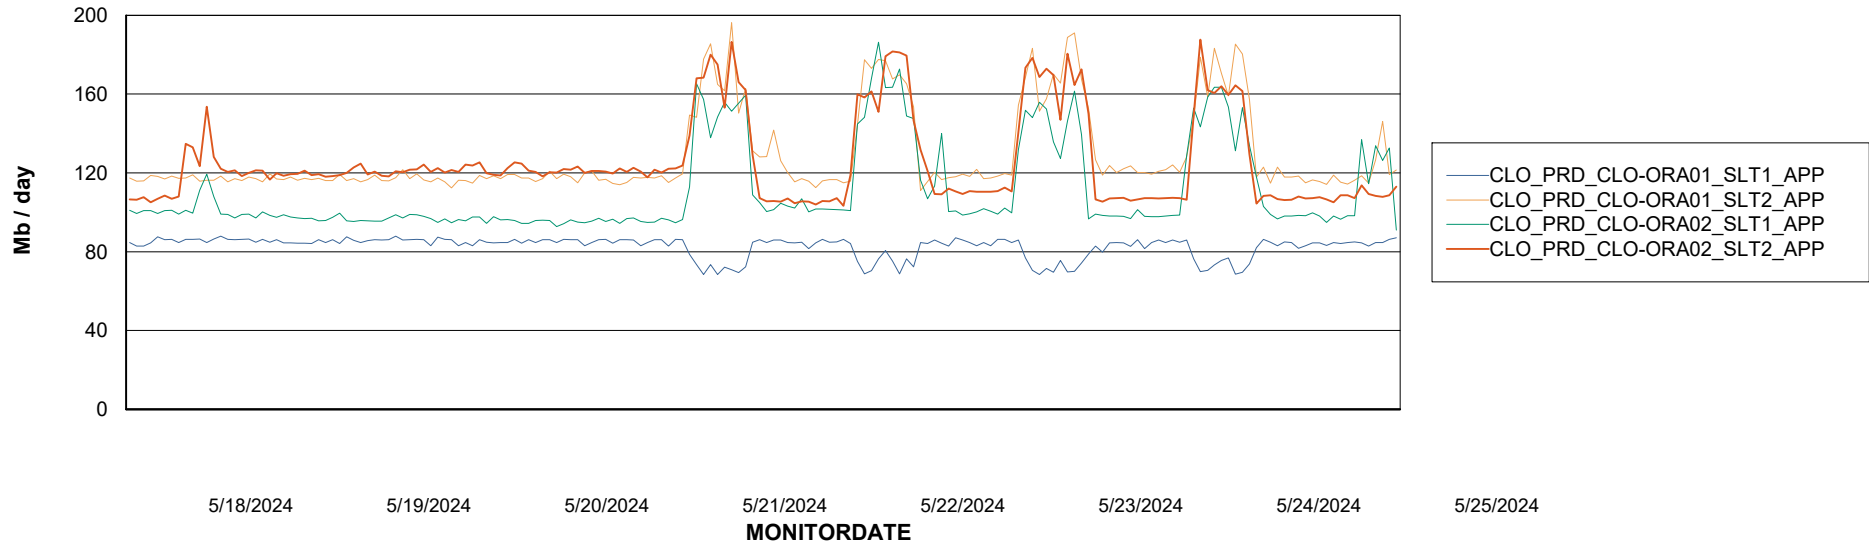

ABSSolute Application Server Services

Avg memory used per ABS Server Service