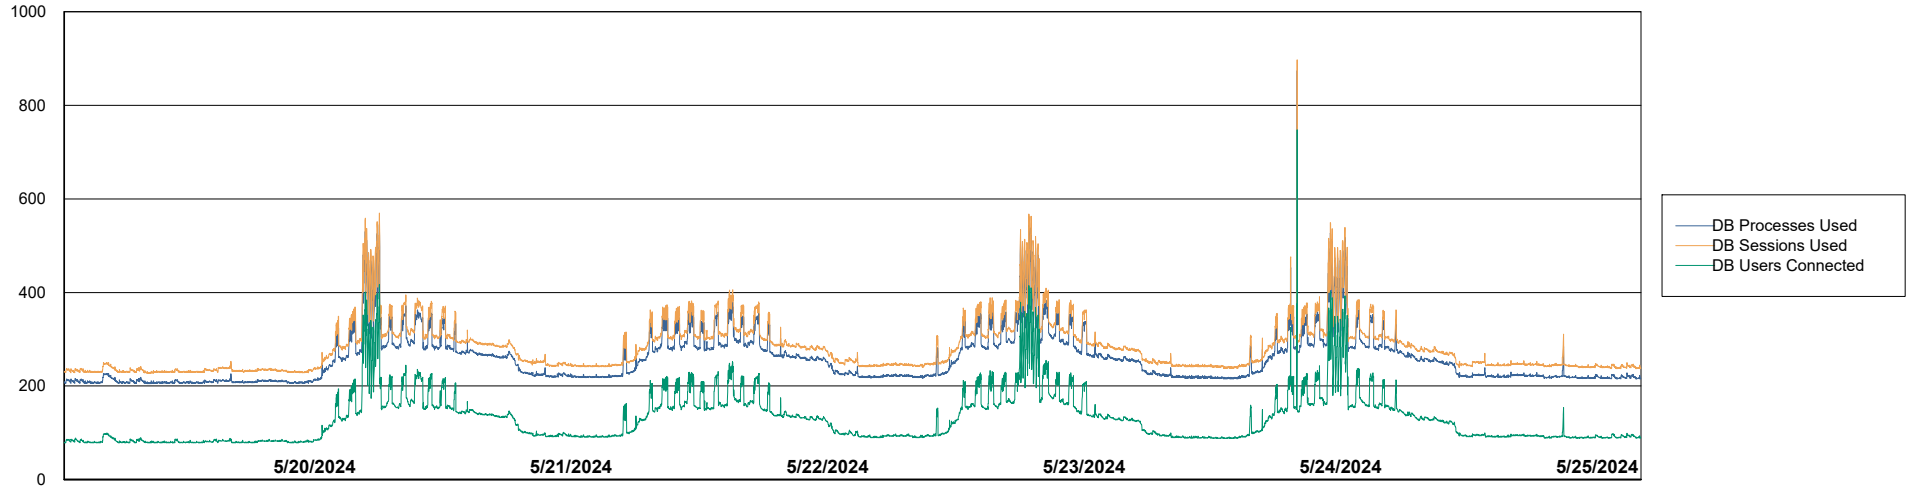

Harddisk Usage BNL_PRD_vm-absa03

	Free disk space on C: (%)	Total disk space on C: (Gb)	Used disk space on C: (Gb)	Free disk space on D: (%)	Total disk space on D: (Gb)	Used disk space on D: (Gb)	Free disk space on E: (%)	Total disk space on E: (Gb)	Used disk space on E: (Gb)
5/25/2024	67	127	42	29	127	90	92	64	5
5/24/2024	67	127	42	29	127	90	92	64	5
5/23/2024	67	127	41	30	127	90	92	64	5
5/22/2024	67	127	42	30	127	89	92	64	5
5/21/2024	67	127	41	30	127	89	92	64	5
5/20/2024	67	127	41	30	127	89	92	64	5
5/19/2024	67	127	41	30	127	89	92	64	5

Weekly SLA Customer Report

Customer BNL_Production
Database ID 83

Database Performance BNLDB_Production

Weekly SLA Customer Report

Customer BNL_Production
Database ID 83

Database Performance BNLDB_Standby

DB Processes Max 4
DB Processes Max 0
DB Processes Max 1,000